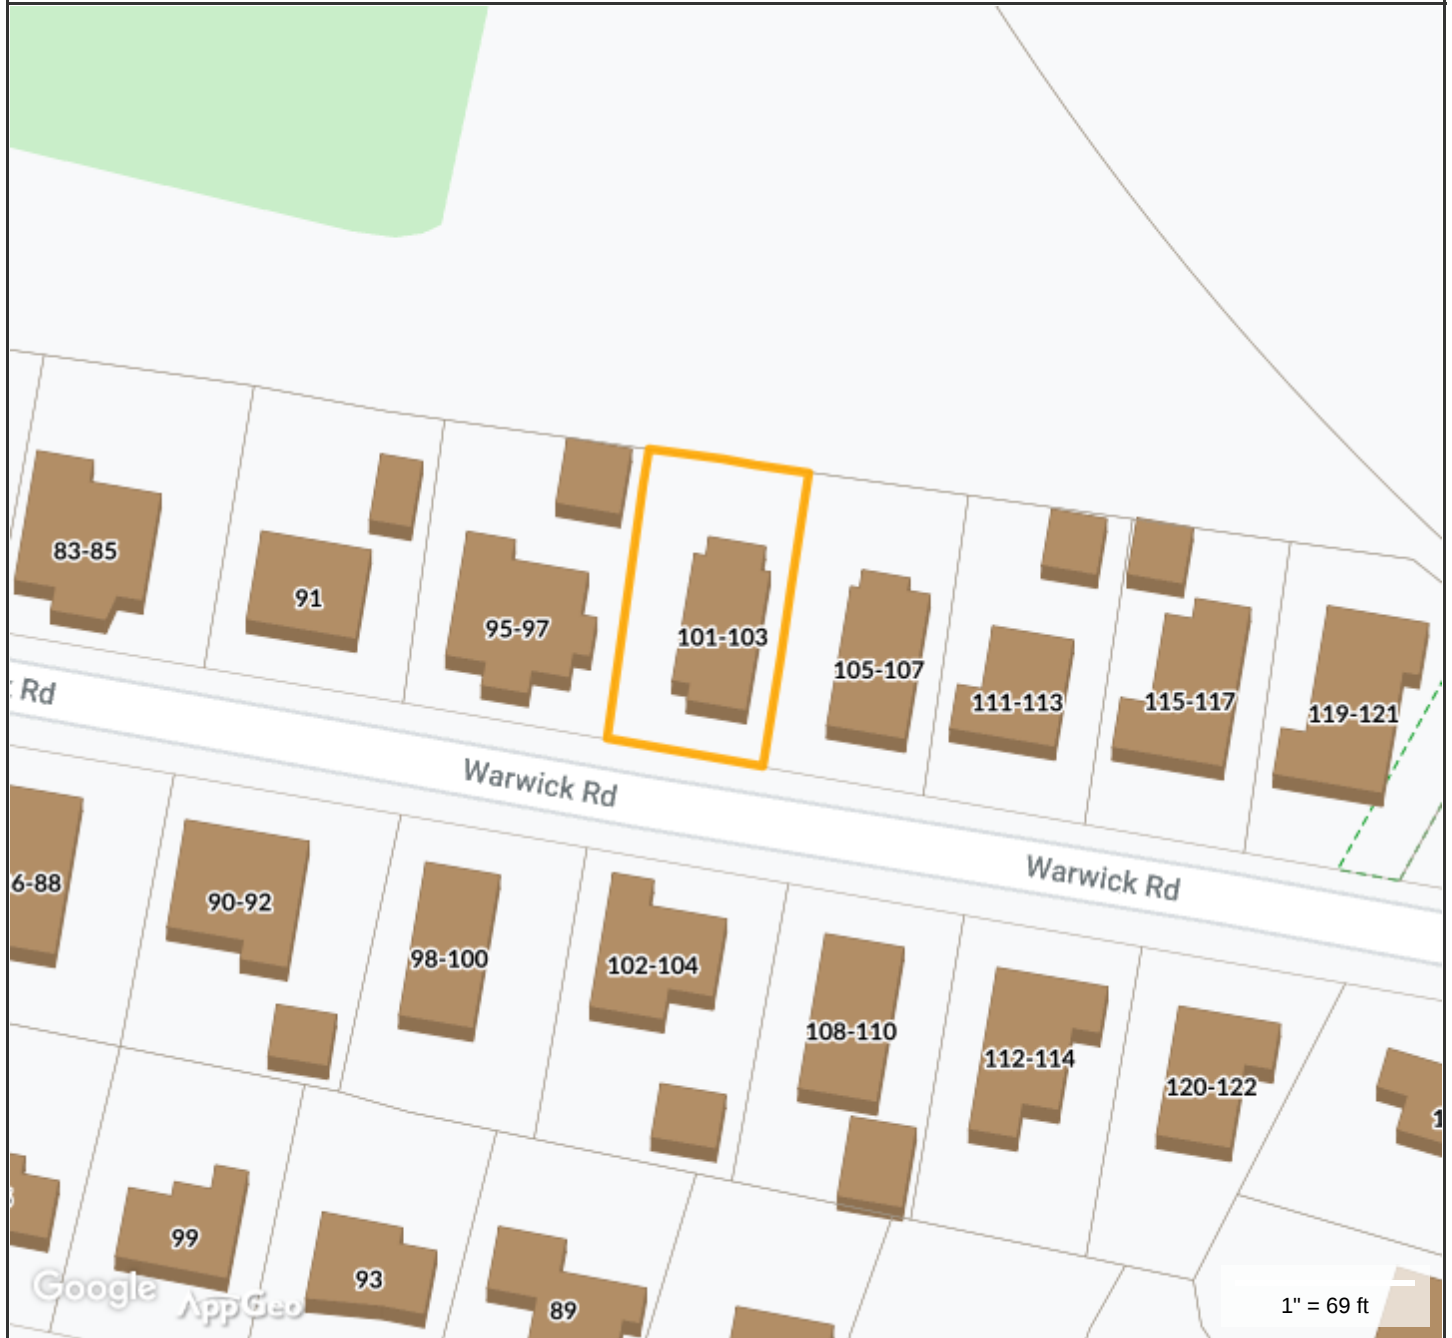

101-103 Warwick Road

**MAP FOR REFERENCE ONLY
NOT A LEGAL DOCUMENT**

City of Newton, MA makes no claims and no warranties, expressed or implied, concerning the validity or accuracy of the GIS data presented on this map.

Geometry updated 11/09/2018
Data updated 11/14/2018