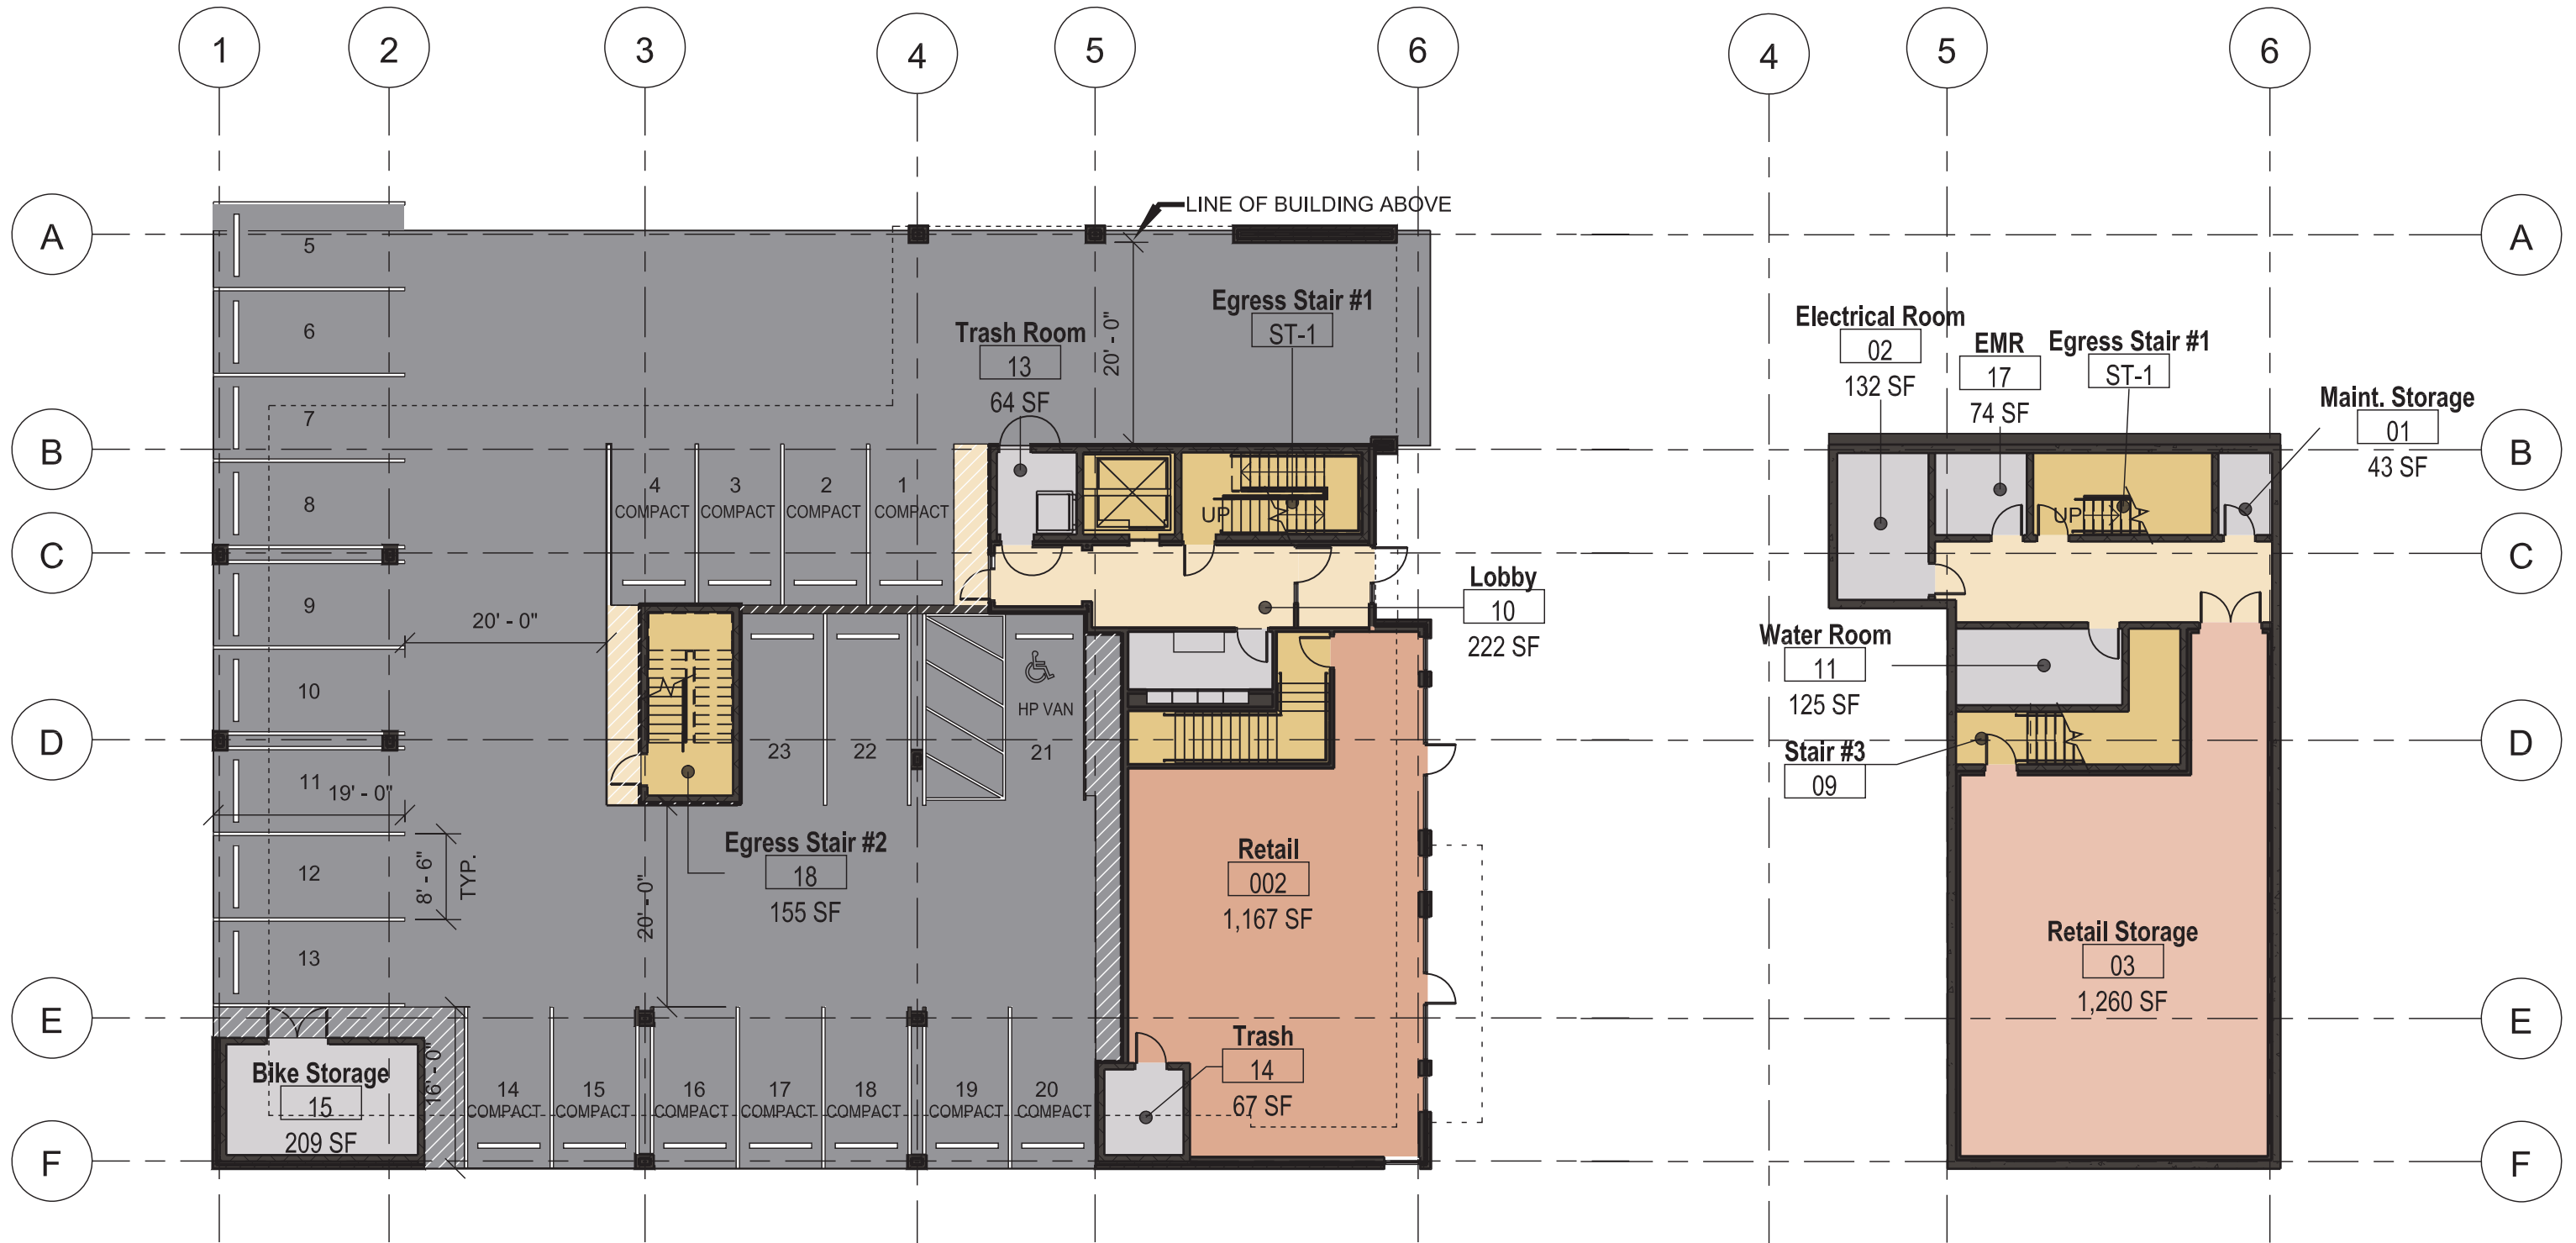

1149-1151 Walnut Street

Newton, MA | November 13, 2020 | 19100 | © The Architectural Team, Inc.

Site Plan

1149-1151 Walnut Street

Newton, MA | November 13, 2020 | 19100 | © The Architectural Team, Inc.

Existing Walnut Street Elevation

Parking Floor Plan

Basement Floor Plan

East Elevation

South Elevation

North Elevation

West Elevation

Walnut Street Elevation

East Elevation

Rendered Perspective from Walnut Street