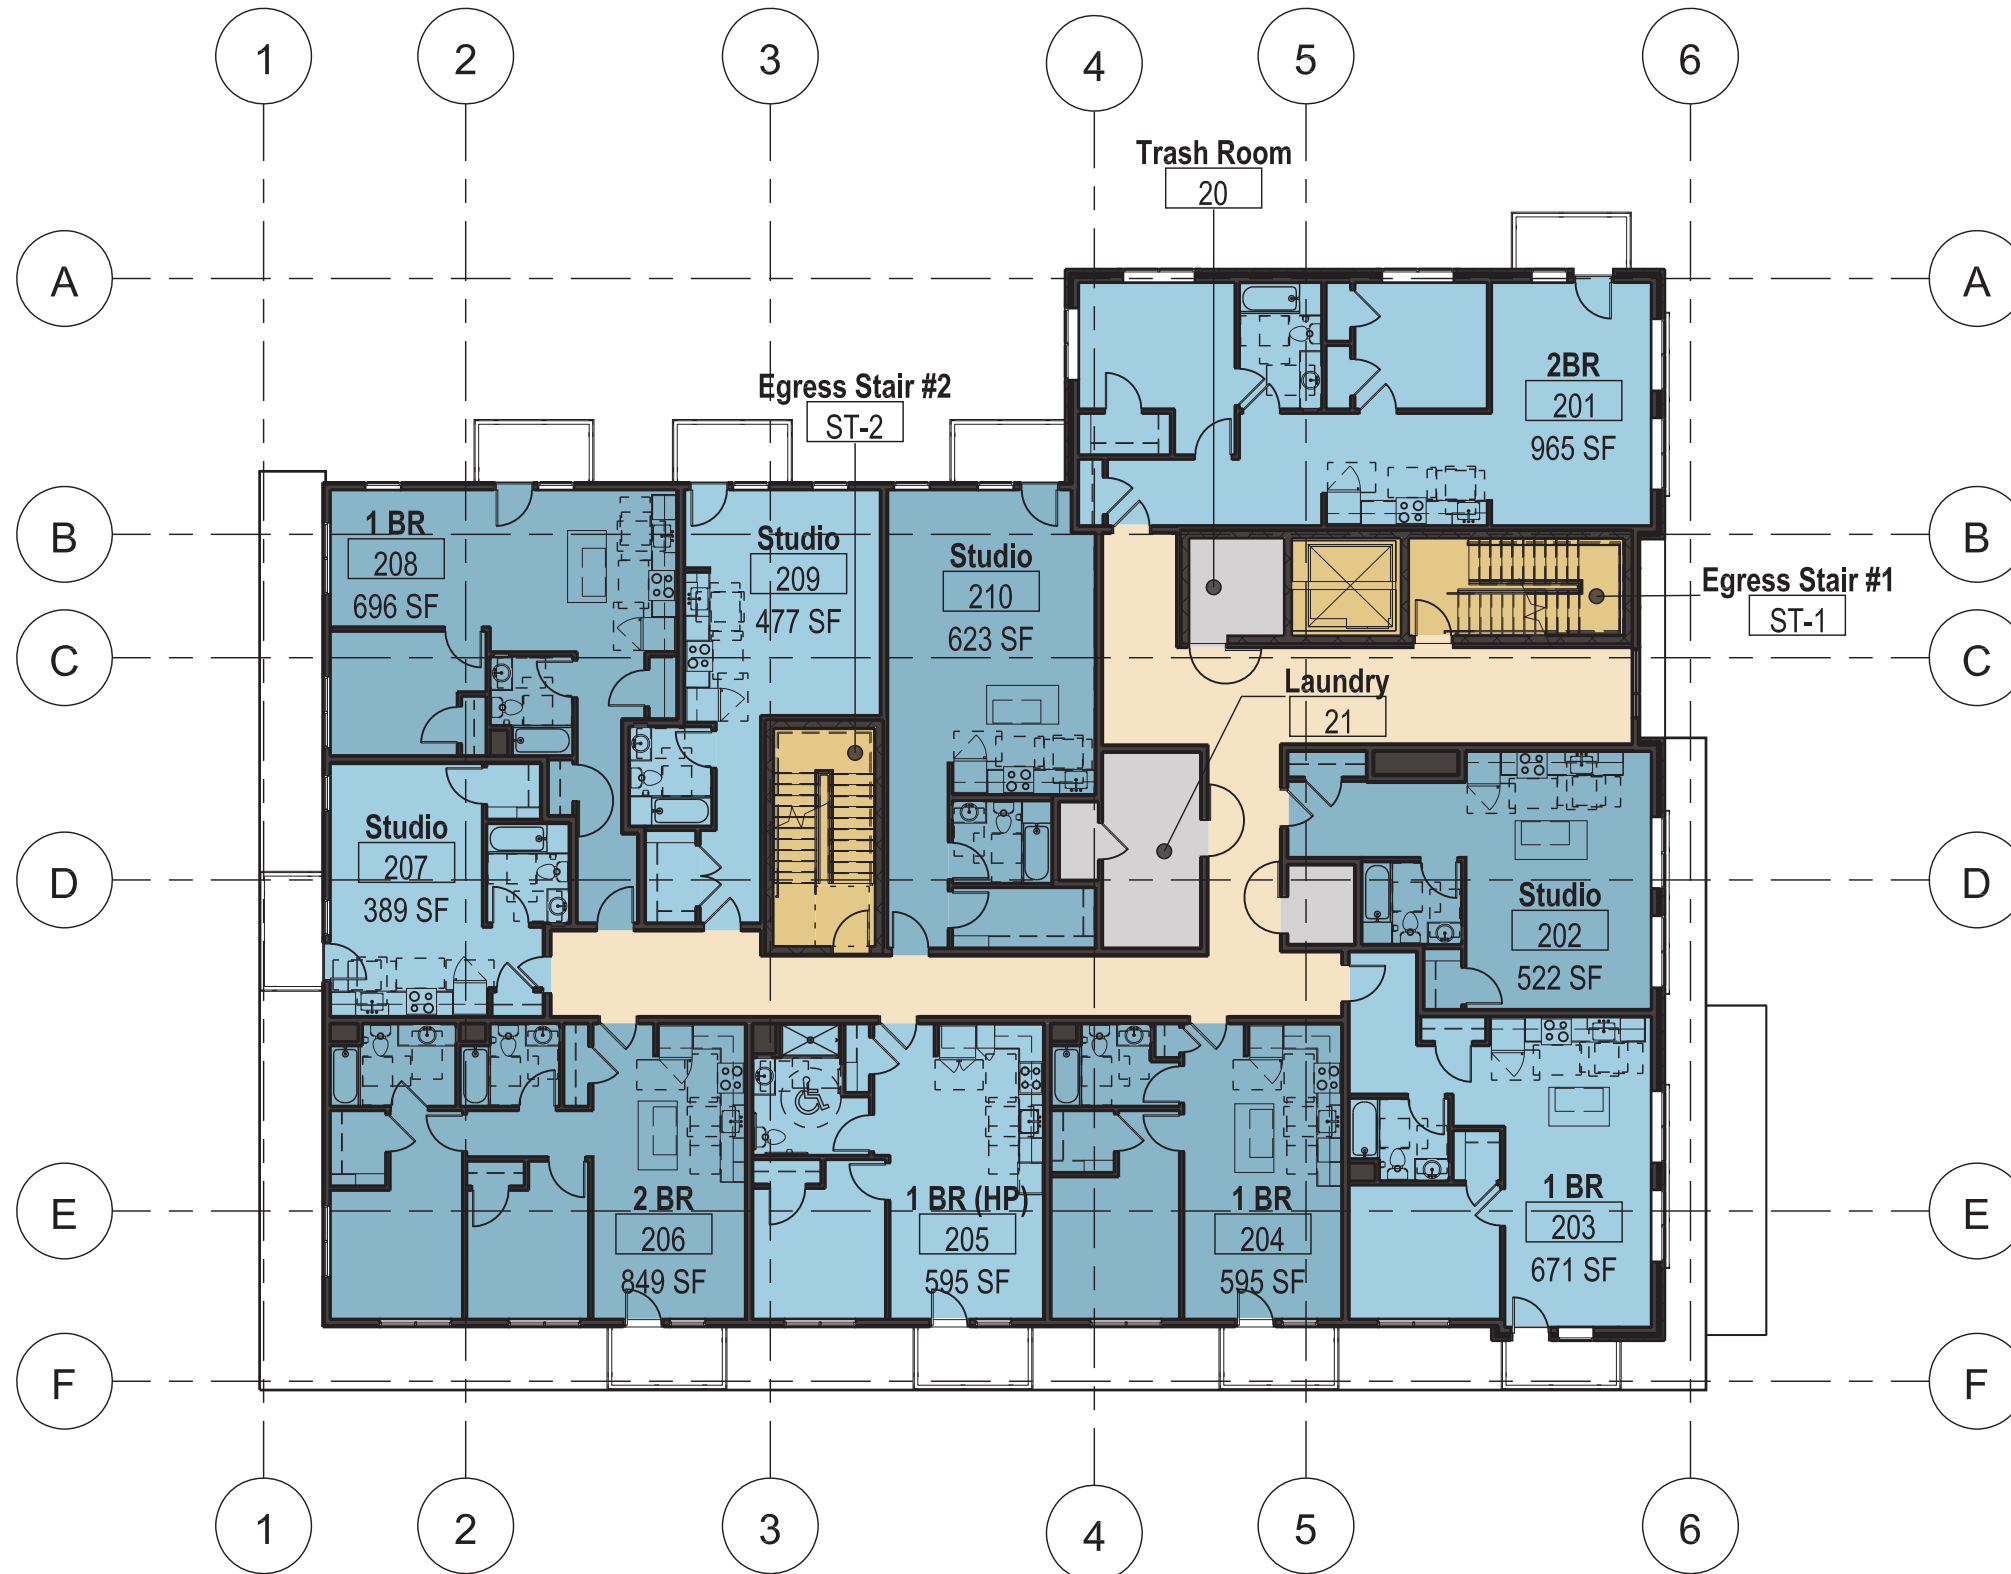

1149-1151 Walnut Street

Newton, MA | November 13, 2020 | 19100 | © The Architectural Team, Inc.

Site Plan

1149-1151 Walnut Street

Newton, MA | November 13, 2020 | 19100 | © The Architectural Team, Inc.

Existing Walnut Street Elevation

Parking Floor Plan

Basement Floor Plan

East Elevation

South Elevation

North Elevation

West Elevation

Walnut Street Elevation

East Elevation

Rendered Perspective from Walnut Street