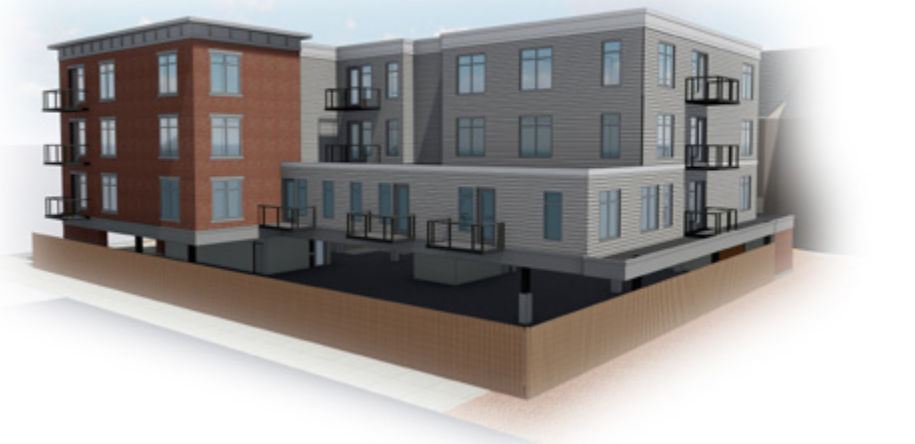

1149-1151 Walnut Street

Newton, MA | November 13, 2020 | 19100 | © The Architectural Team, Inc.

Site Plan

1149-1151 Walnut Street

Newton, MA | November 13, 2020 | 19100 | © The Architectural Team, Inc.

Existing Walnut Street Elevation

Parking Floor Plan

Basement Floor Plan

East Elevation

South Elevation

North Elevation

West Elevation

Walnut Street Elevation

East Elevation

Rendered Perspective from Walnut Street