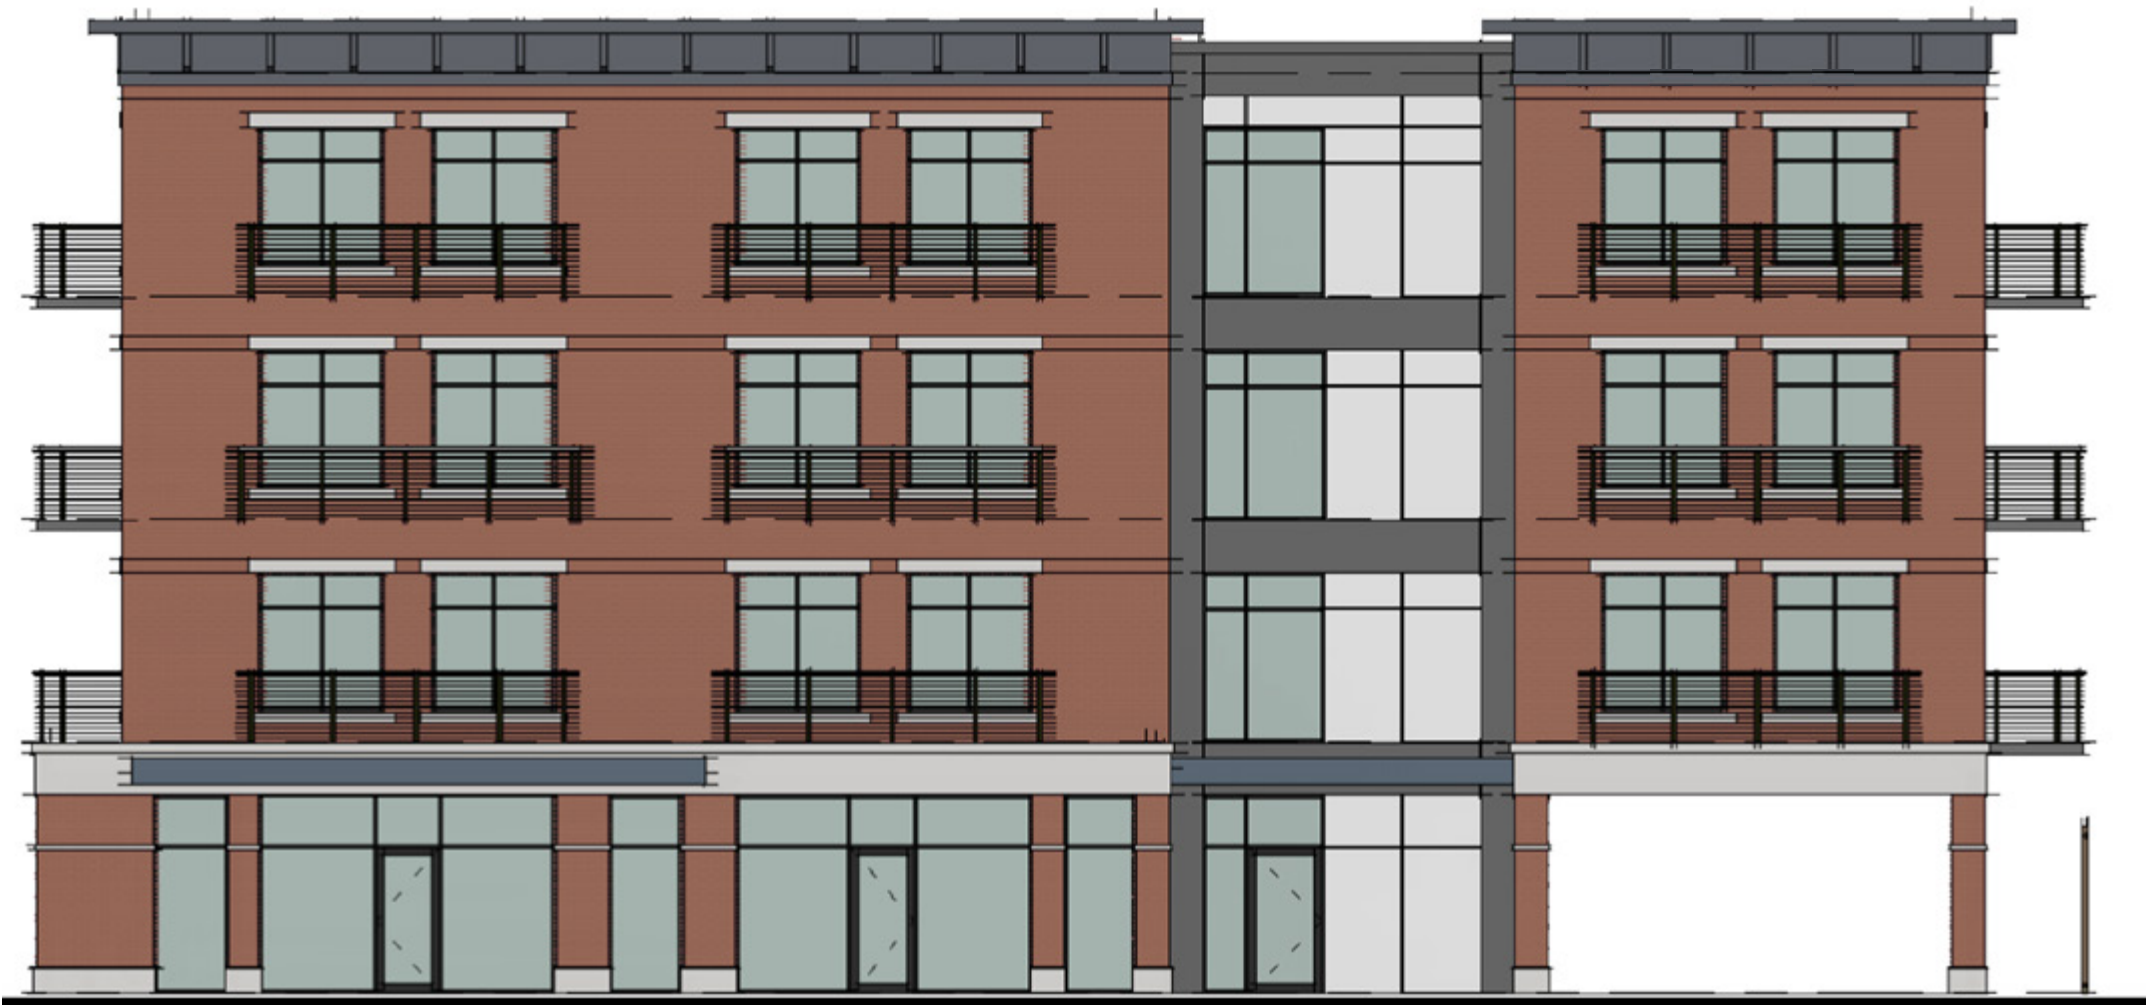

1149-1151 Walnut Street

Newton, MA | November 13, 2020 | 19100 | © The Architectural Team, Inc.

Site Plan

1149-1151 Walnut Street

Newton, MA | November 13, 2020 | 19100 | © The Architectural Team, Inc.

Existing Walnut Street Elevation

Parking Floor Plan

Basement Floor Plan

East Elevation

South Elevation

North Elevation

West Elevation

Walnut Street Elevation

East Elevation

Rendered Perspective from Walnut Street