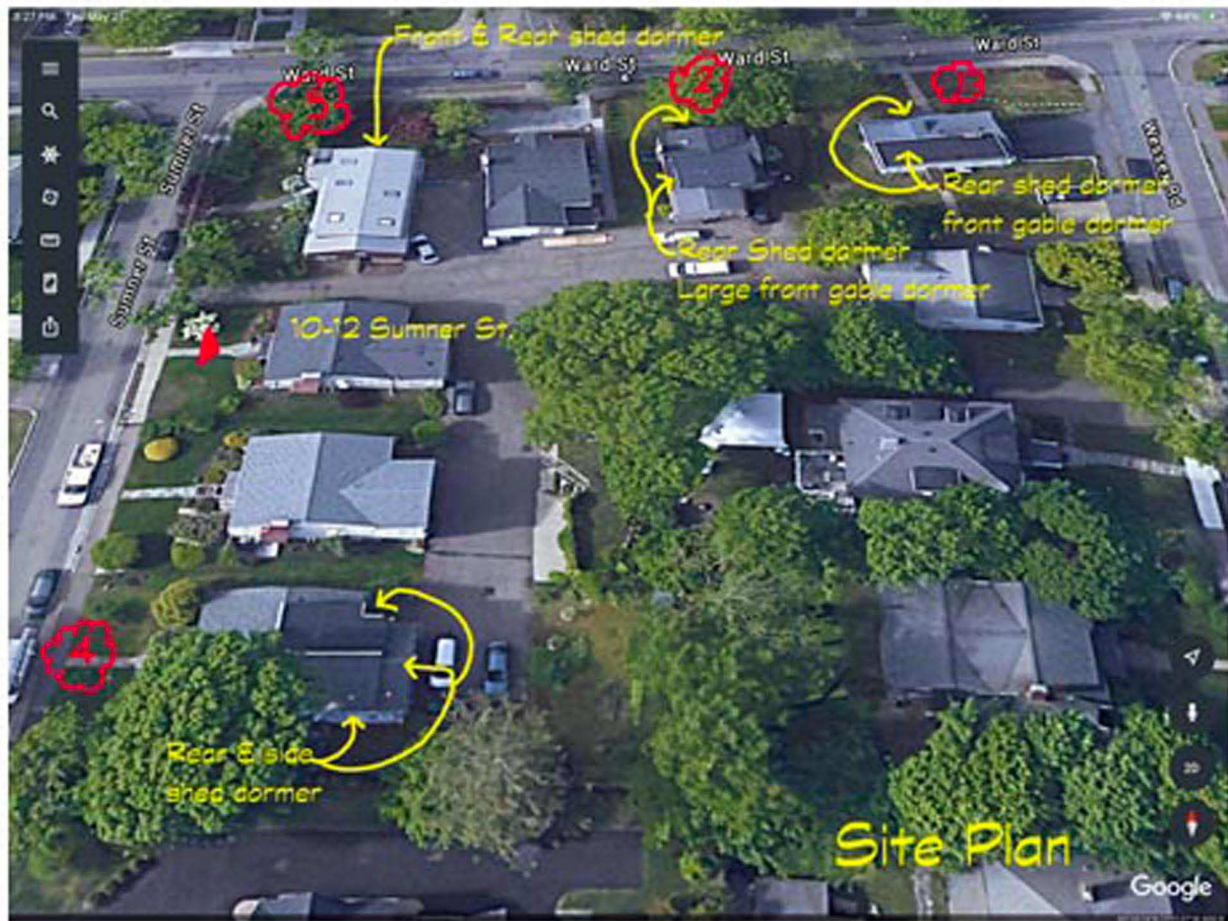

Summer St  
Summer St

Ward St

Ward St

Ward St

Ward St

Messex Rd

Front & Rear shed dormer

Rear Shed dormer

Rear shed dormer

front gable dormer

Large front gable dormer

10-12 Sumner St.

Rear & side  
shed dormer

Site Plan

Rear Dormer House 1

Front House 1  
Rear House 2

Front and  
Rear House 2

Front House 3

House 3 & 10-12 Sumner

House 3 & 4 + 10-12 Sumner

Neighborhood Dormers