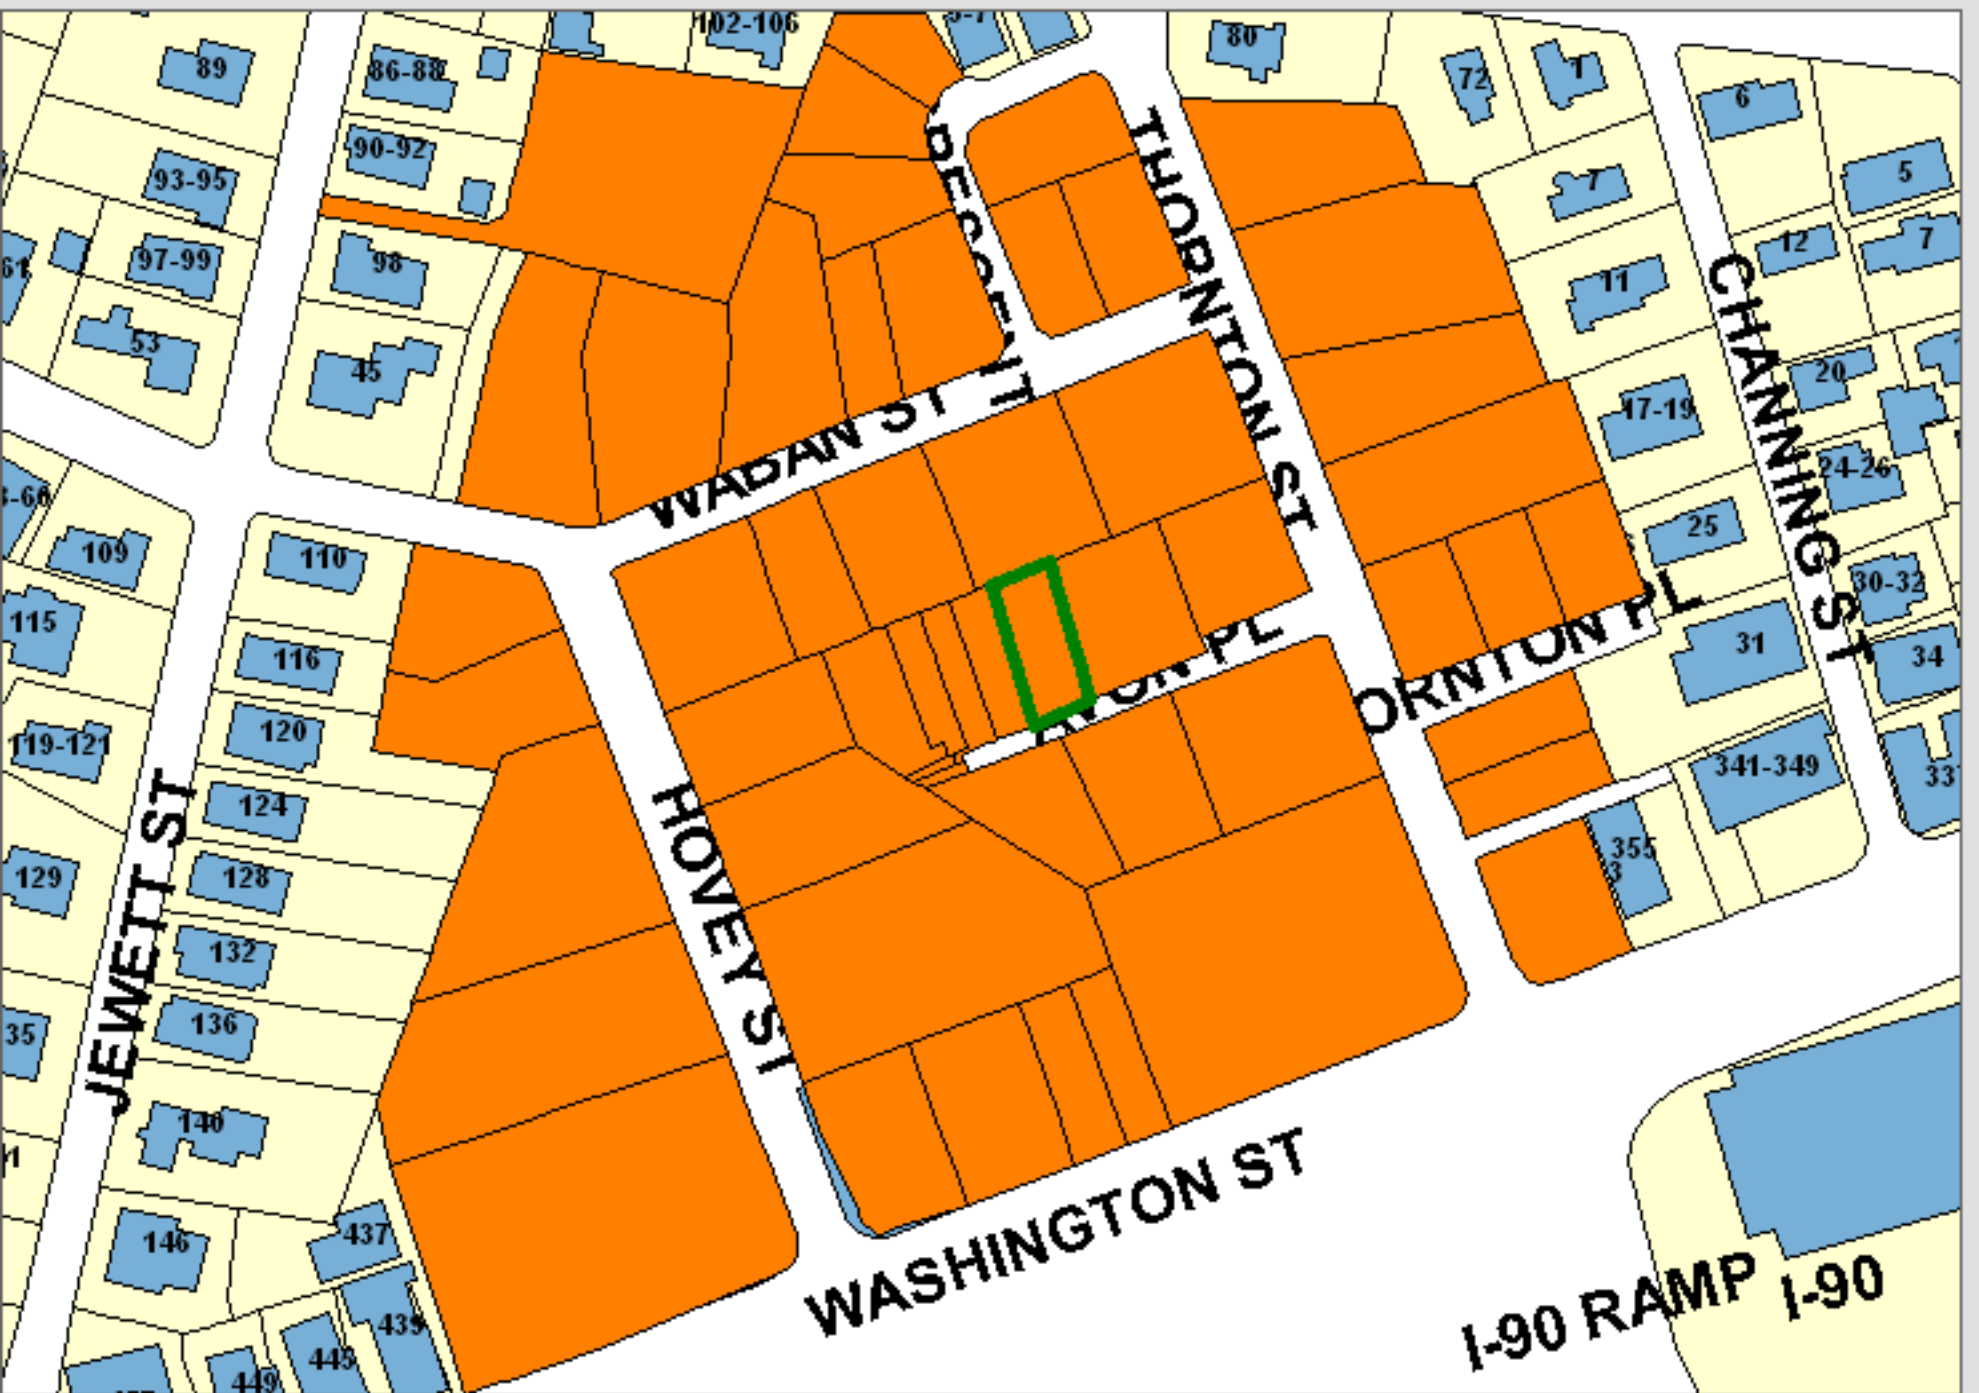

# NEWTON GIS DATA

The information on this map is from the Newton Geographic Information System (GIS). The City of Newton cannot guarantee the accuracy of this information. Each user is responsible for determining the

 Buildings  
 Property Lines

Property Location:  
**11 AVON PL**