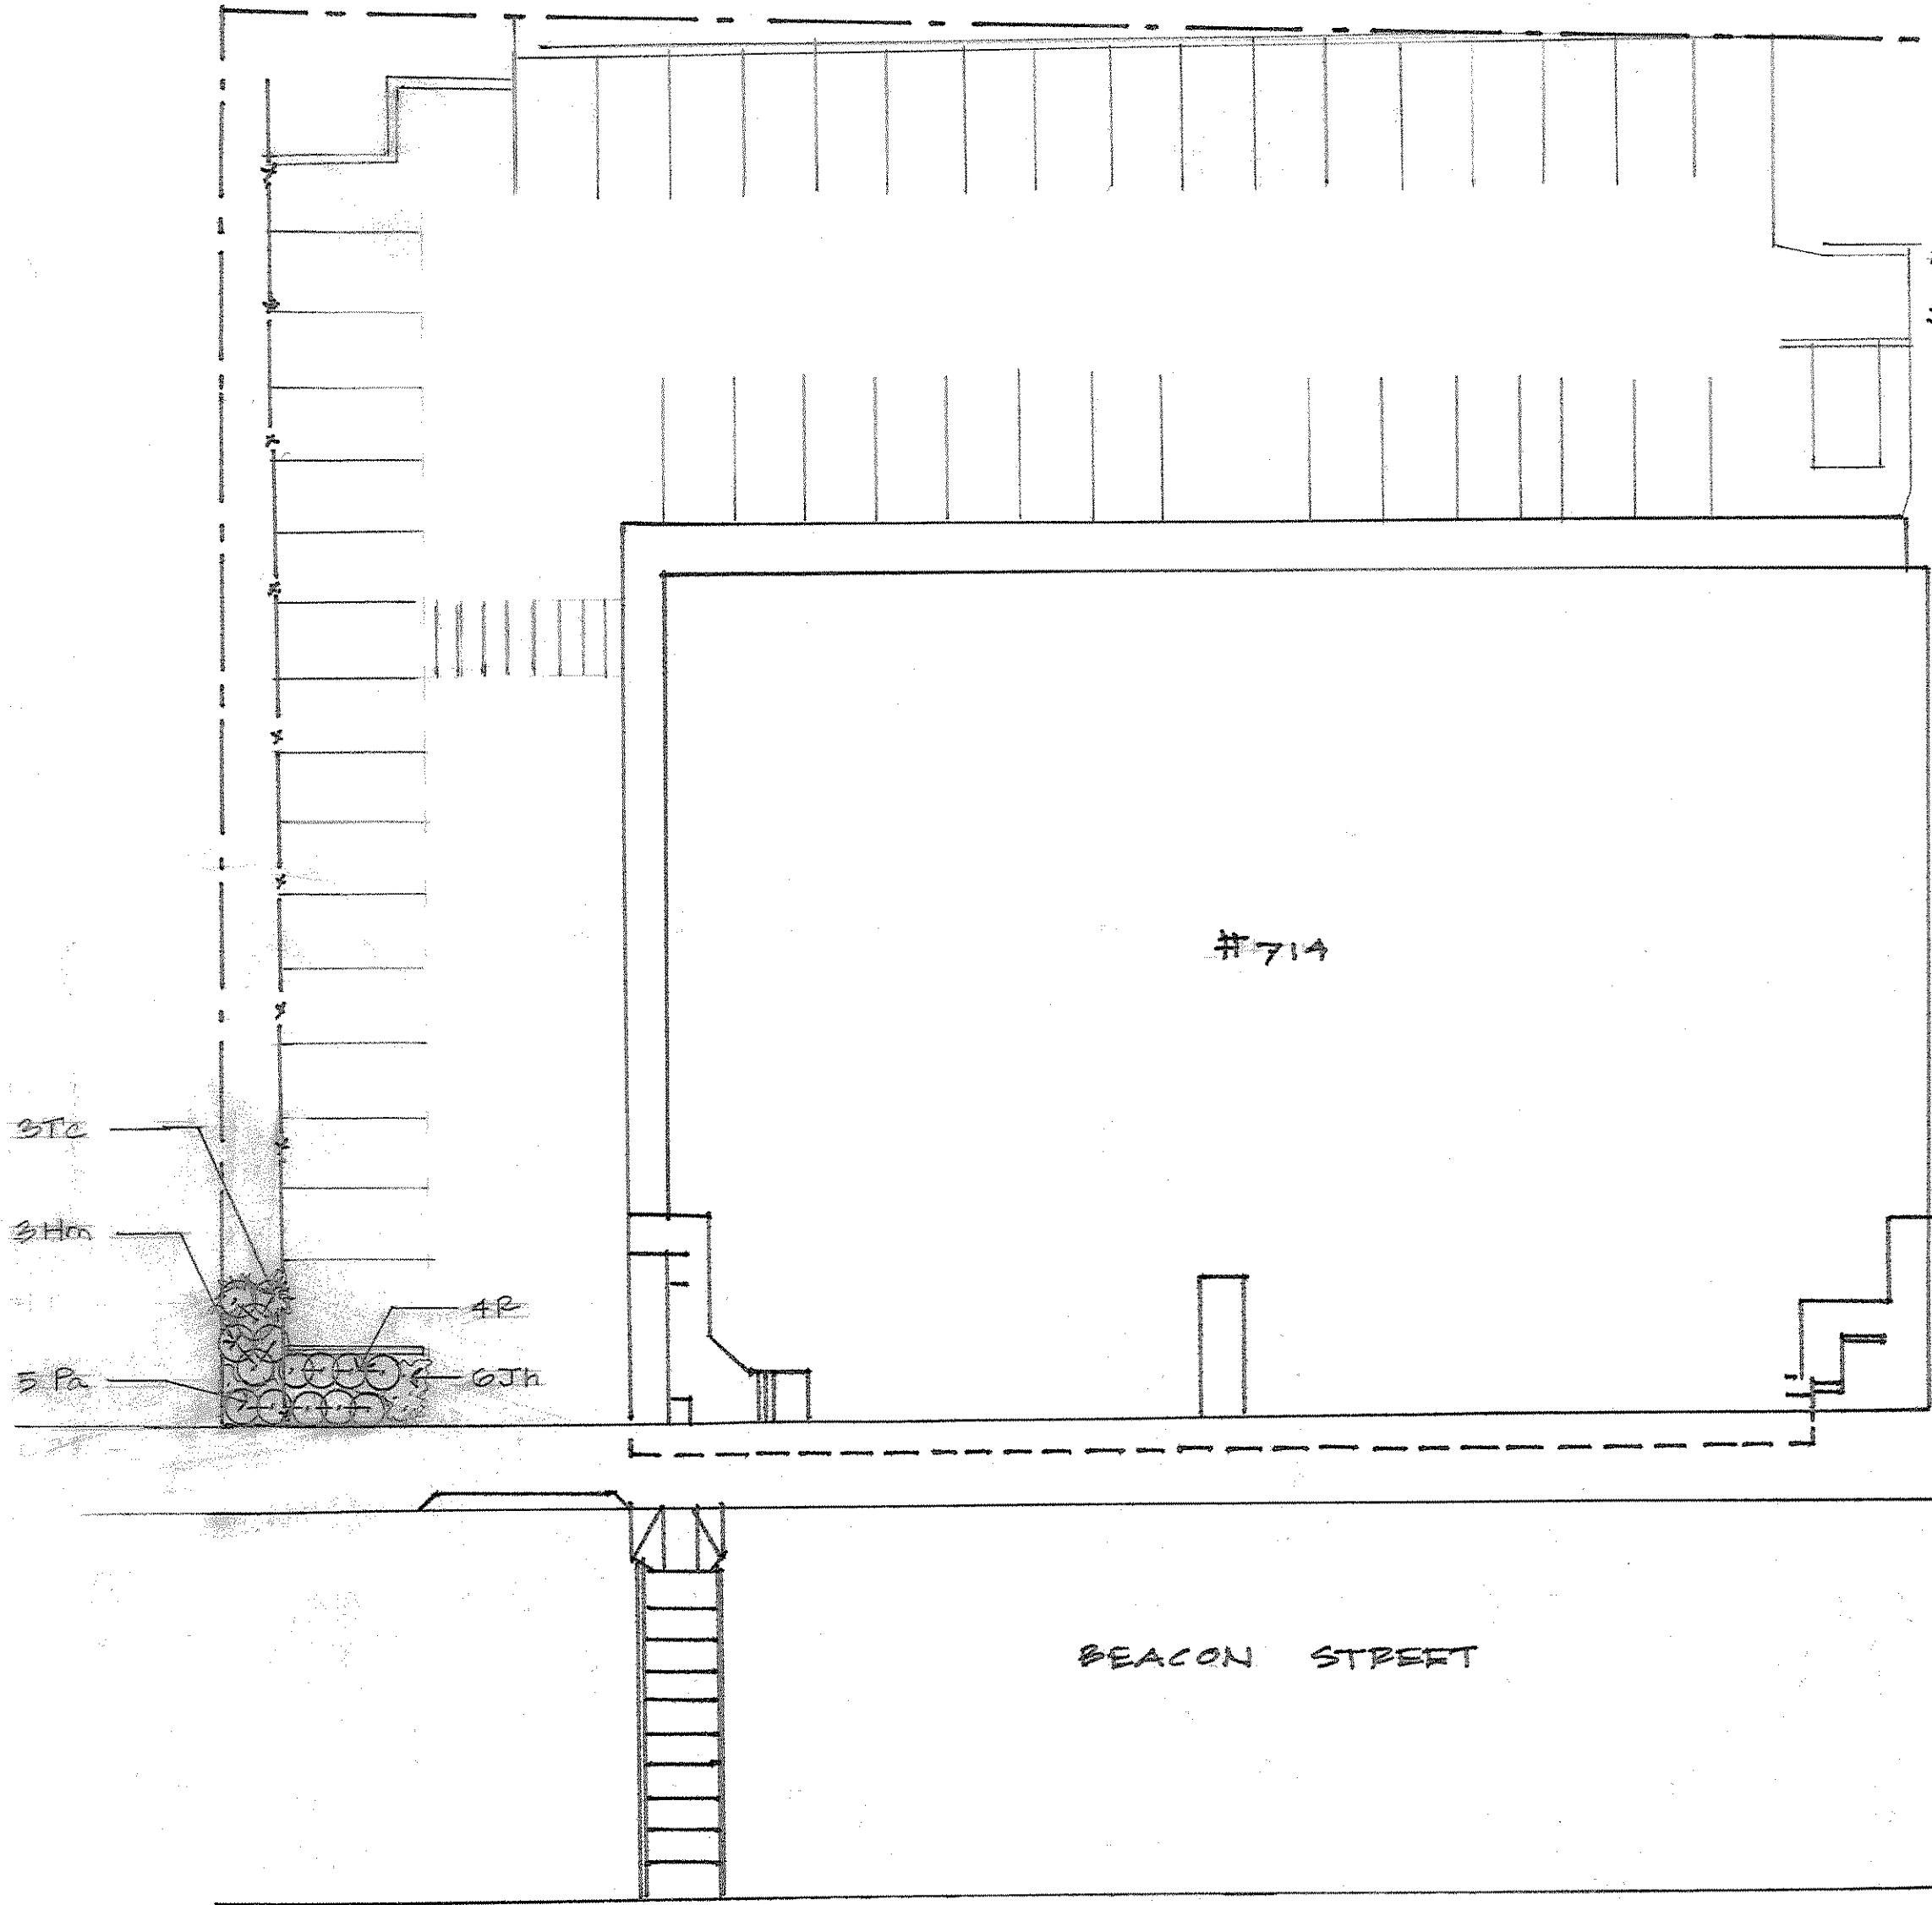

PLANT LIST and SCHEDULE

Latin Name	Common Name	Size	Quant
Hydrangea macrophylla "Endless Summer" "Bailmer"	"Endless Summer" Hydrangea	#5 pot	3
Juniperus horizontalis "Plumosa Compacta"	Creeping Juniper	#3 pot	6
Pennisetum alpeuroides "Hamelin"	Fountain Grass	#3 pot	5
Rosa "Pink Double Knock-Out"	Pink Double Knock-Out Roses	#3 pot	4
Taxus cuspidata x. "Greenwave"	Greenwave Yew	18-24" B&B	3

PLANTING PLAN

714 BEACON STREET
 NEWTON CENTRE
 MASS. 02139

ANDREA W. KELLEY
 ROCKWOOD TERRACE
 CONSULTANTS
 28 PUTNAM ST.
 NEWTON, MA 02463

REVISED 3-12-15
 MARCH 10, 2015
 SCALE: 1" = 20'-0"