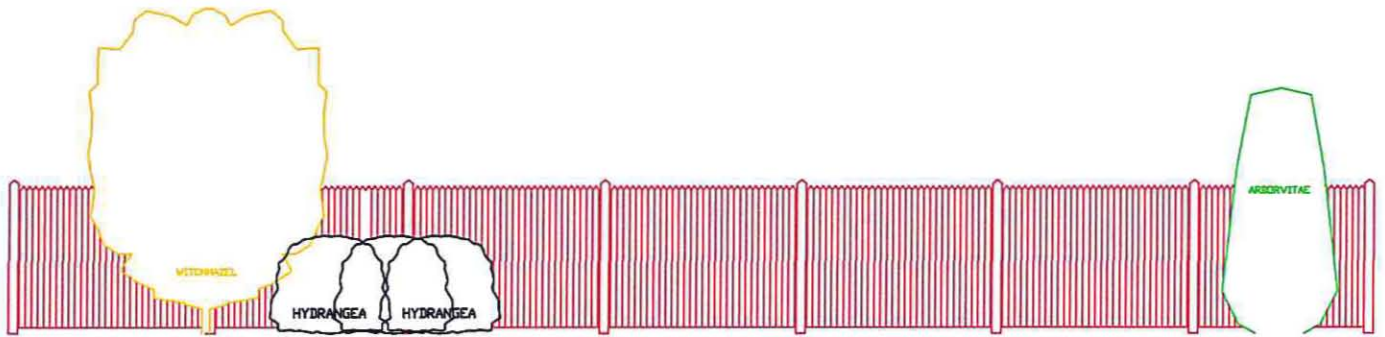

HOSTA VICTORY

SMOOTH HYDRANGEA

SMOOTH HYDRANGEA

SMOOTH HYDRANGEA

SMOOTH HYDRANGEA

HY

X

SOUTHWEST ELEVATION

NORTHWEST ELEVATION

NORTHEAST ELEVATION

SOUTHWEST ELEVATION

NORTHWEST ELEVATION

NORTHEAST ELEVATION

Qty	Botanical Name	Common Name, Height, Width
ORNAMENTAL TREES (under 30' tall)		
2	Cornus kousa Chinensis	15' (20-30'&w) kousa dogwood
TALL SHRUBS		
1	Hamamelis vernalis (spring bloom)	10' (6-10'&w) vernal witchazel
MEDIUM SHRUBS		
2	Cornus sericea (baileyi)	8' (15') red-twiggged dogwood
8	Hydrangea arborescens 'Annabelle'	5' smooth hydrangea
3	Hydrangea quercifolia 'Alice'	6' (8') oakleaf hydrangea
6	Ilex glabra 'Compacta'	4' (8') compact inkberry
1	Philadelphus x virginialis 'Minnesota Snowflake'	6' (12') mockorange
4	Vaccinium corymbosum (several cultivars)	4-6' (10-12') highbush blueb.
SHORTER SHRUBS		
2	Daphne burkwoodii 'Carol Mackie'	3' daphne
4	Deutzia gracilis 'Nikko'	2 (5') deutzia
2	Fothergilla gardenii	3' (6') dwarf fothergilla
3	Rhododendron 'Olga Mezitt'	8' (12') small leaf rhod.
6	Spiraea japonica 'Gold Mound'	3' golden yellow foliage
LARGE CONIFERS:		
29	Thuja occidentalis 'Emerald' 'Smaragd'	12' (20') (4-5' W) columnar arborvitae
PERENNIALS:		
8	Carex morrowii 'Aura Variegata'	golden variegated Japanese grass clump
3	Dicentra exima	12-18" (12-18"w) wild fringed bleeding heart
11	Epimedium x rubrum	6-12" (12-18"w) red barrenwort
2	Hosta 'Blue Angel'	24-36" (36-48w) heart-shaped blue-green leaves
4	Hosta 'Bold Ribbons'	15" (33"w) dark green with cream margin
5	Hosta 'Bright Lights'	20-24" (36"w) dark gold with dark blue margin
6	Hosta 'Cheatin Heart'	7" (6"w) bright yellow heart-shaped leaves
2	Hosta 'Gold Standard'	18-36" (18-36"w) light gold with dark green margin
2	Hosta 'Great Expectations'	18-36" (24-36"w) chartreuse with blue green margin
1	Hosta 'Halcyon'	18-24" (30-36"w) frosty blue-green pointed leaves
1	Hosta 'Victory'	28-32" (36-48"w) green leaves with cream margin