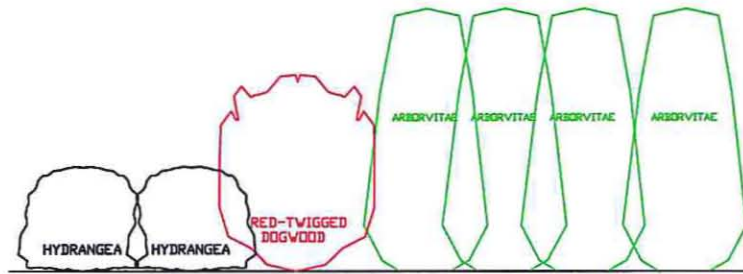

HOSTA VICTORY

SMOOTH HYDRANGEA

SMOOTH HYDRANGEA

SMOOTH HYDRANGEA

SMOOTH HYDRANGEA

HY

X

SOUTHWEST ELEVATION

NORTHWEST ELEVATION

NORTHEAST ELEVATION

SOUTHWEST ELEVATION

NORTHWEST ELEVATION

NORTHEAST ELEVATION

Qty	Botanical Name	Common Name, Height, Width
ORNAMENTAL TREES (under 30' tall)		
2	Cornus kousa Chinensis	15' (20-30'&w) kousa dogwood
TALL SHRUBS		
1	Hamamelis vernalis (spring bloom)	10' (6-10'&w) vernal witchazel
MEDIUM SHRUBS		
2	Cornus sericea (baileyi)	8' (15') red-twiggged dogwood
8	Hydrangea arborescens 'Annabelle'	5' smooth hydrangea
3	Hydrangea quercifolia 'Alice'	6' (8') oakleaf hydrangea
6	Ilex glabra 'Compacta'	4' (8') compact inkberry
1	Philadelphus x virginialis 'Minnesota Snowflake'	6' (12') mockorange
4	Vaccinium corymbosum (several cultivars)	4-6' (10-12') highbush blueb.
SHORTER SHRUBS		
2	Daphne burkwoodii 'Carol Mackie'	3' daphne
4	Deutzia gracilis 'Nikko'	2 (5') deutzia
2	Fothergilla gardenii	3' (6') dwarf fothergilla
3	Rhododendron 'Olga Mezitt'	8' (12') small leaf rhod.
6	Spiraea japonica 'Gold Mound'	3' golden yellow foliage
LARGE CONIFERS:		
29	Thuja occidentalis 'Emerald' 'Smaragd'	12' (20') (4-5' W) columnar arborvitae
PERENNIALS:		
8	Carex morrowii 'Aura Variegata'	golden variegated Japanese grass clump
3	Dicentra exima	12-18" (12-18"w) wild fringed bleeding heart
11	Epimedium x rubrum	6-12" (12-18"w) red barrenwort
2	Hosta 'Blue Angel'	24-36" (36-48w) heart-shaped blue-green leaves
4	Hosta 'Bold Ribbons'	15" (33"w) dark green with cream margin
5	Hosta 'Bright Lights'	20-24" (36"w) dark gold with dark blue margin
6	Hosta 'Cheatin Heart'	7" (6"w) bright yellow heart-shaped leaves
2	Hosta 'Gold Standard'	18-36" (18-36"w) light gold with dark green margin
2	Hosta 'Great Expectations'	18-36" (24-36"w) chartreuse with blue green margin
1	Hosta 'Halcyon'	18-24" (30-36"w) frosty blue-green pointed leaves
1	Hosta 'Victory'	28-32" (36-48"w) green leaves with cream margin