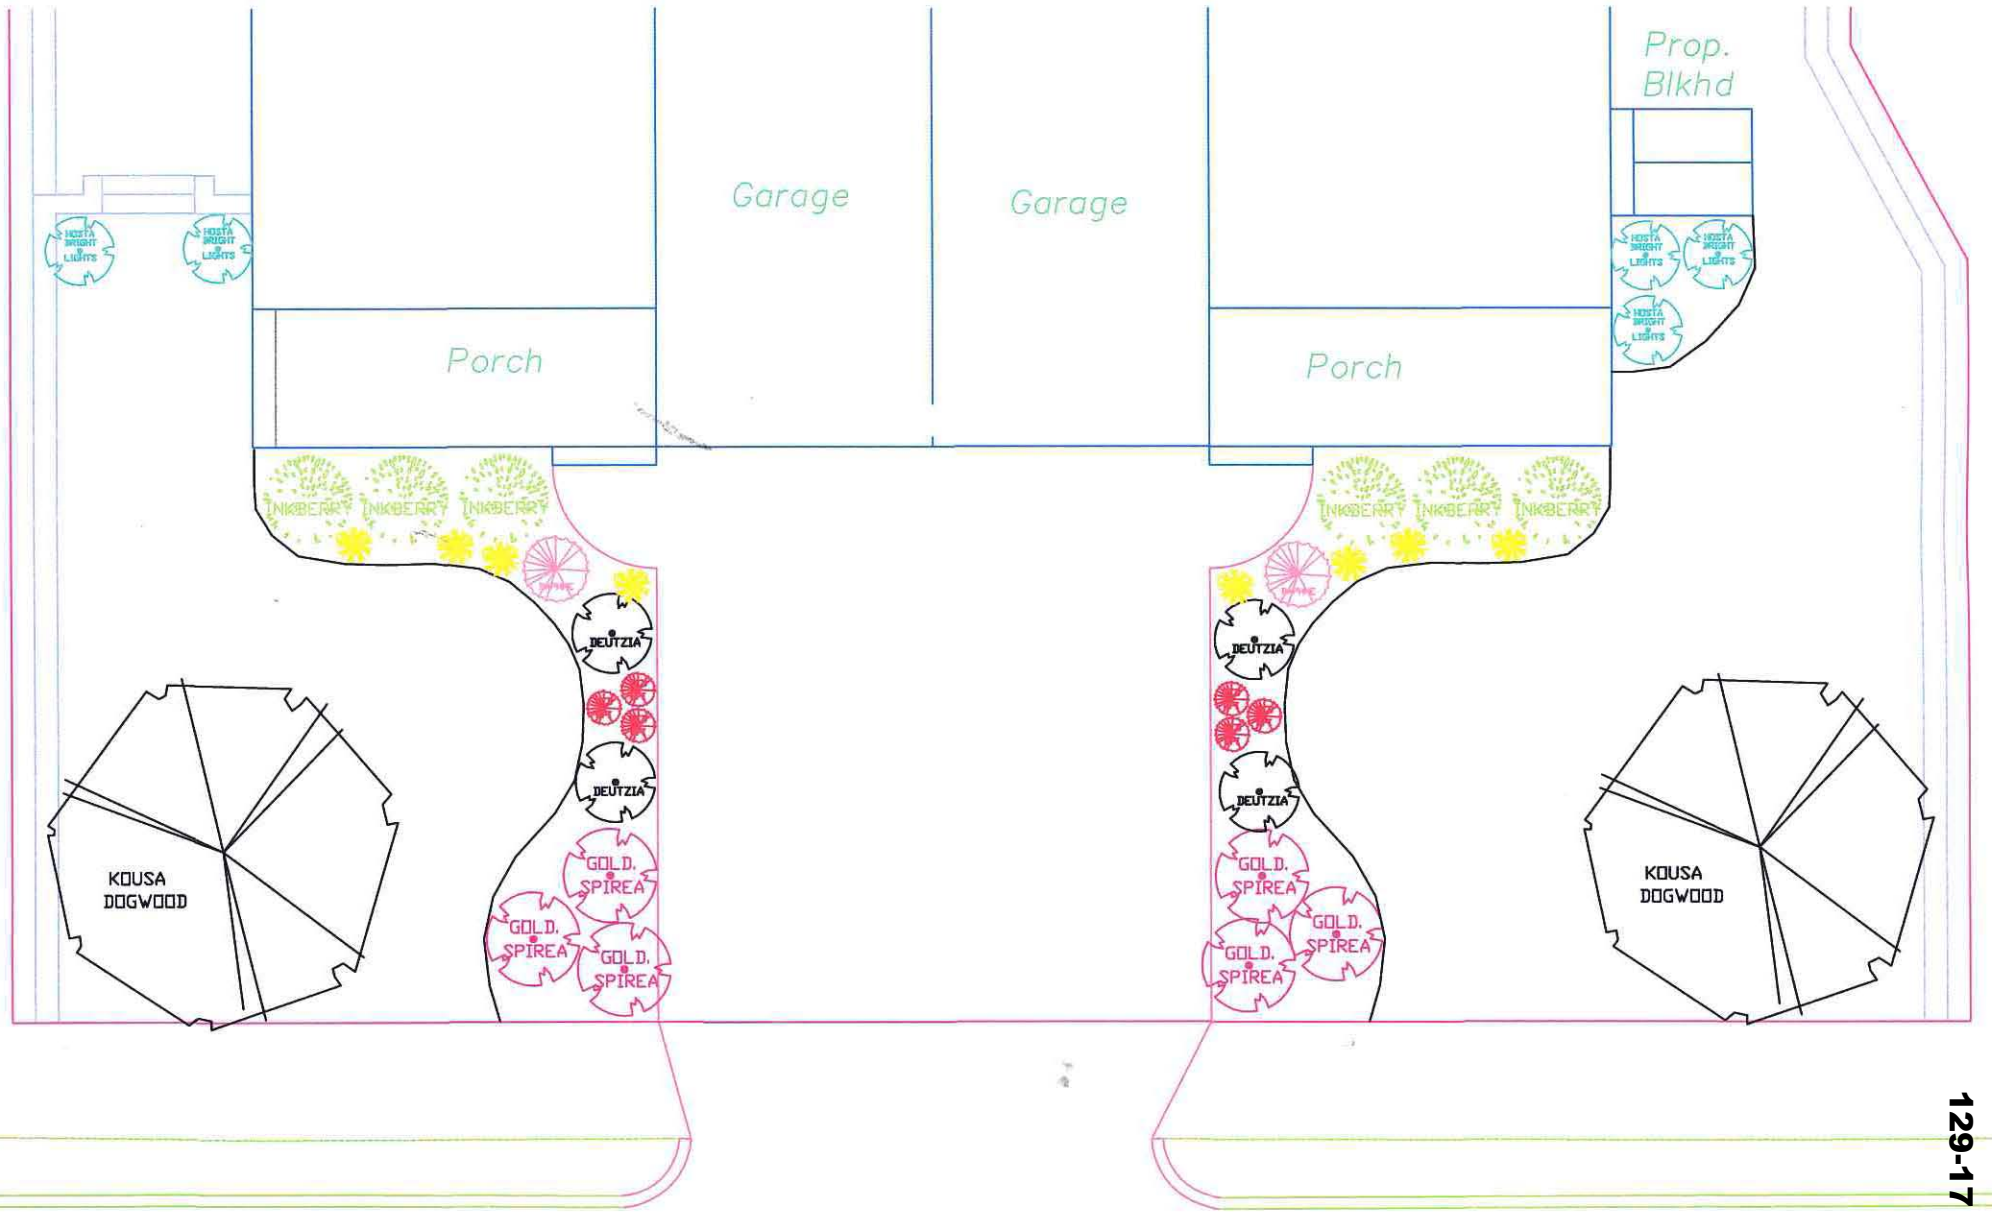

NORTHWEST ELEVATION

NORTHEAST ELEVATION

SOUTHWEST ELEVATION

NORTHWEST ELEVATION

NORTHEAST ELEVATION

Qty	Botanical Name	Common Name, Height, Width
ORNAMENTAL TREES (under 30' tall)		
2	Cornus kousa Chinensis	15' (20-30'&w) kousa dogwood
TALL SHRUBS		
1	Hamamelis vernalis (spring bloom)	10' (6-10'&w) vernal witchazel
MEDIUM SHRUBS		
2	Cornus sericea (baileyi)	8' (15') red-twiggged dogwood
8	Hydrangea arborescens 'Annabelle'	5' smooth hydrangea
3	Hydrangea quercifolia 'Alice'	6' (8') oakleaf hydrangea
6	Ilex glabra 'Compacta'	4' (8') compact inkberry
1	Philadelphus x virginialis 'Minnesota Snowflake'	6' (12') mockorange
4	Vaccinium corymbosum (several cultivars)	4-6' (10-12') highbush blueb.
SHORTER SHRUBS		
2	Daphne burkwoodii 'Carol Mackie'	3' daphne
4	Deutzia gracilis 'Nikko'	2 (5') deutzia
2	Fothergilla gardenii	3' (6') dwarf fothergilla
3	Rhododendron 'Olga Mezitt'	8' (12') small leaf rhod.
6	Spiraea japonica 'Gold Mound'	3' golden yellow foliage
LARGE CONIFERS:		
29	Thuja occidentalis 'Emerald' 'Smaragd'	12' (20') (4-5' W) columnar arborvitae
PERENNIALS:		
8	Carex morrowii 'Aura Variegata'	golden variegated Japanese grass clump
3	Dicentra exima	12-18" (12-18"w) wild fringed bleeding heart
11	Epimedium x rubrum	6-12" (12-18"w) red barrenwort
2	Hosta 'Blue Angel'	24-36" (36-48w) heart-shaped blue-green leaves
4	Hosta 'Bold Ribbons'	15" (33"w) dark green with cream margin
5	Hosta 'Bright Lights'	20-24" (36"w) dark gold with dark blue margin
6	Hosta 'Cheatin Heart'	7" (6"w) bright yellow heart-shaped leaves
2	Hosta 'Gold Standard'	18-36" (18-36"w) light gold with dark green margin
2	Hosta 'Great Expectations'	18-36" (24-36"w) chartreuse with blue green margin
1	Hosta 'Halcyon'	18-24" (30-36"w) frosty blue-green pointed leaves
1	Hosta 'Victory'	28-32" (36-48"w) green leaves with cream margin