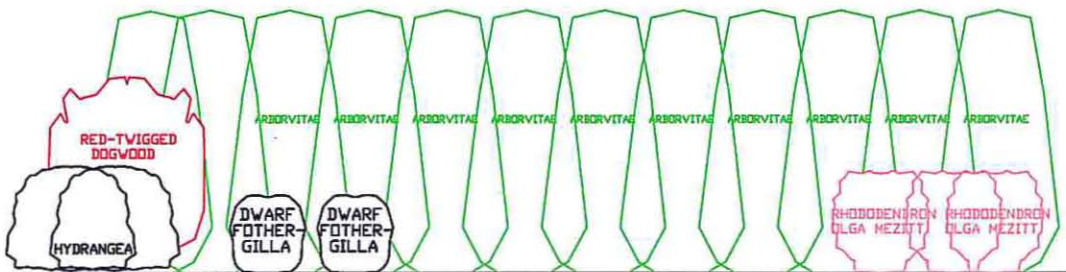

HOSTA VICTORY

SMOOTH HYDRANGEA

SMOOTH HYDRANGEA

SMOOTH HYDRANGEA

SMOOTH HYDRANGEA

HY

X

SOUTHWEST ELEVATION

NORTHWEST ELEVATION

NORTHEAST ELEVATION

SOUTHWEST ELEVATION

NORTHWEST ELEVATION

NORTHEAST ELEVATION

Qty	Botanical Name	Common Name, Height, Width
ORNAMENTAL TREES (under 30' tall)		
2	Cornus kousa Chinensis	15' (20-30'&w) kousa dogwood
TALL SHRUBS		
1	Hamamelis vernalis (spring bloom)	10' (6-10'&w) vernal witchazel
MEDIUM SHRUBS		
2	Cornus sericea (baileyi)	8' (15') red-twiggged dogwood
8	Hydrangea arborescens 'Annabelle'	5' smooth hydrangea
3	Hydrangea quercifolia 'Alice'	6' (8') oakleaf hydrangea
6	Ilex glabra 'Compacta'	4' (8') compact inkberry
1	Philadelphus x virginialis 'Minnesota Snowflake'	6' (12') mockorange
4	Vaccinium corymbosum (several cultivars)	4-6' (10-12') highbush blueb.
SHORTER SHRUBS		
2	Daphne burkwoodii 'Carol Mackie'	3' daphne
4	Deutzia gracilis 'Nikko'	2 (5') deutzia
2	Fothergilla gardenii	3' (6') dwarf fothergilla
3	Rhododendron 'Olga Mezitt'	8' (12') small leaf rhod.
6	Spiraea japonica 'Gold Mound'	3' golden yellow foliage
LARGE CONIFERS:		
29	Thuja occidentalis 'Emerald' 'Smaragd'	12' (20') (4-5' W) columnar arborvitae
PERENNIALS:		
8	Carex morrowii 'Aura Variegata'	golden variegated Japanese grass clump
3	Dicentra exima	12-18" (12-18"w) wild fringed bleeding heart
11	Epimedium x rubrum	6-12" (12-18"w) red barrenwort
2	Hosta 'Blue Angel'	24-36" (36-48w) heart-shaped blue-green leaves
4	Hosta 'Bold Ribbons'	15" (33"w) dark green with cream margin
5	Hosta 'Bright Lights'	20-24" (36"w) dark gold with dark blue margin
6	Hosta 'Cheatin Heart'	7" (6"w) bright yellow heart-shaped leaves
2	Hosta 'Gold Standard'	18-36" (18-36"w) light gold with dark green margin
2	Hosta 'Great Expectations'	18-36" (24-36"w) chartreuse with blue green margin
1	Hosta 'Halcyon'	18-24" (30-36"w) frosty blue-green pointed leaves
1	Hosta 'Victory'	28-32" (36-48"w) green leaves with cream margin