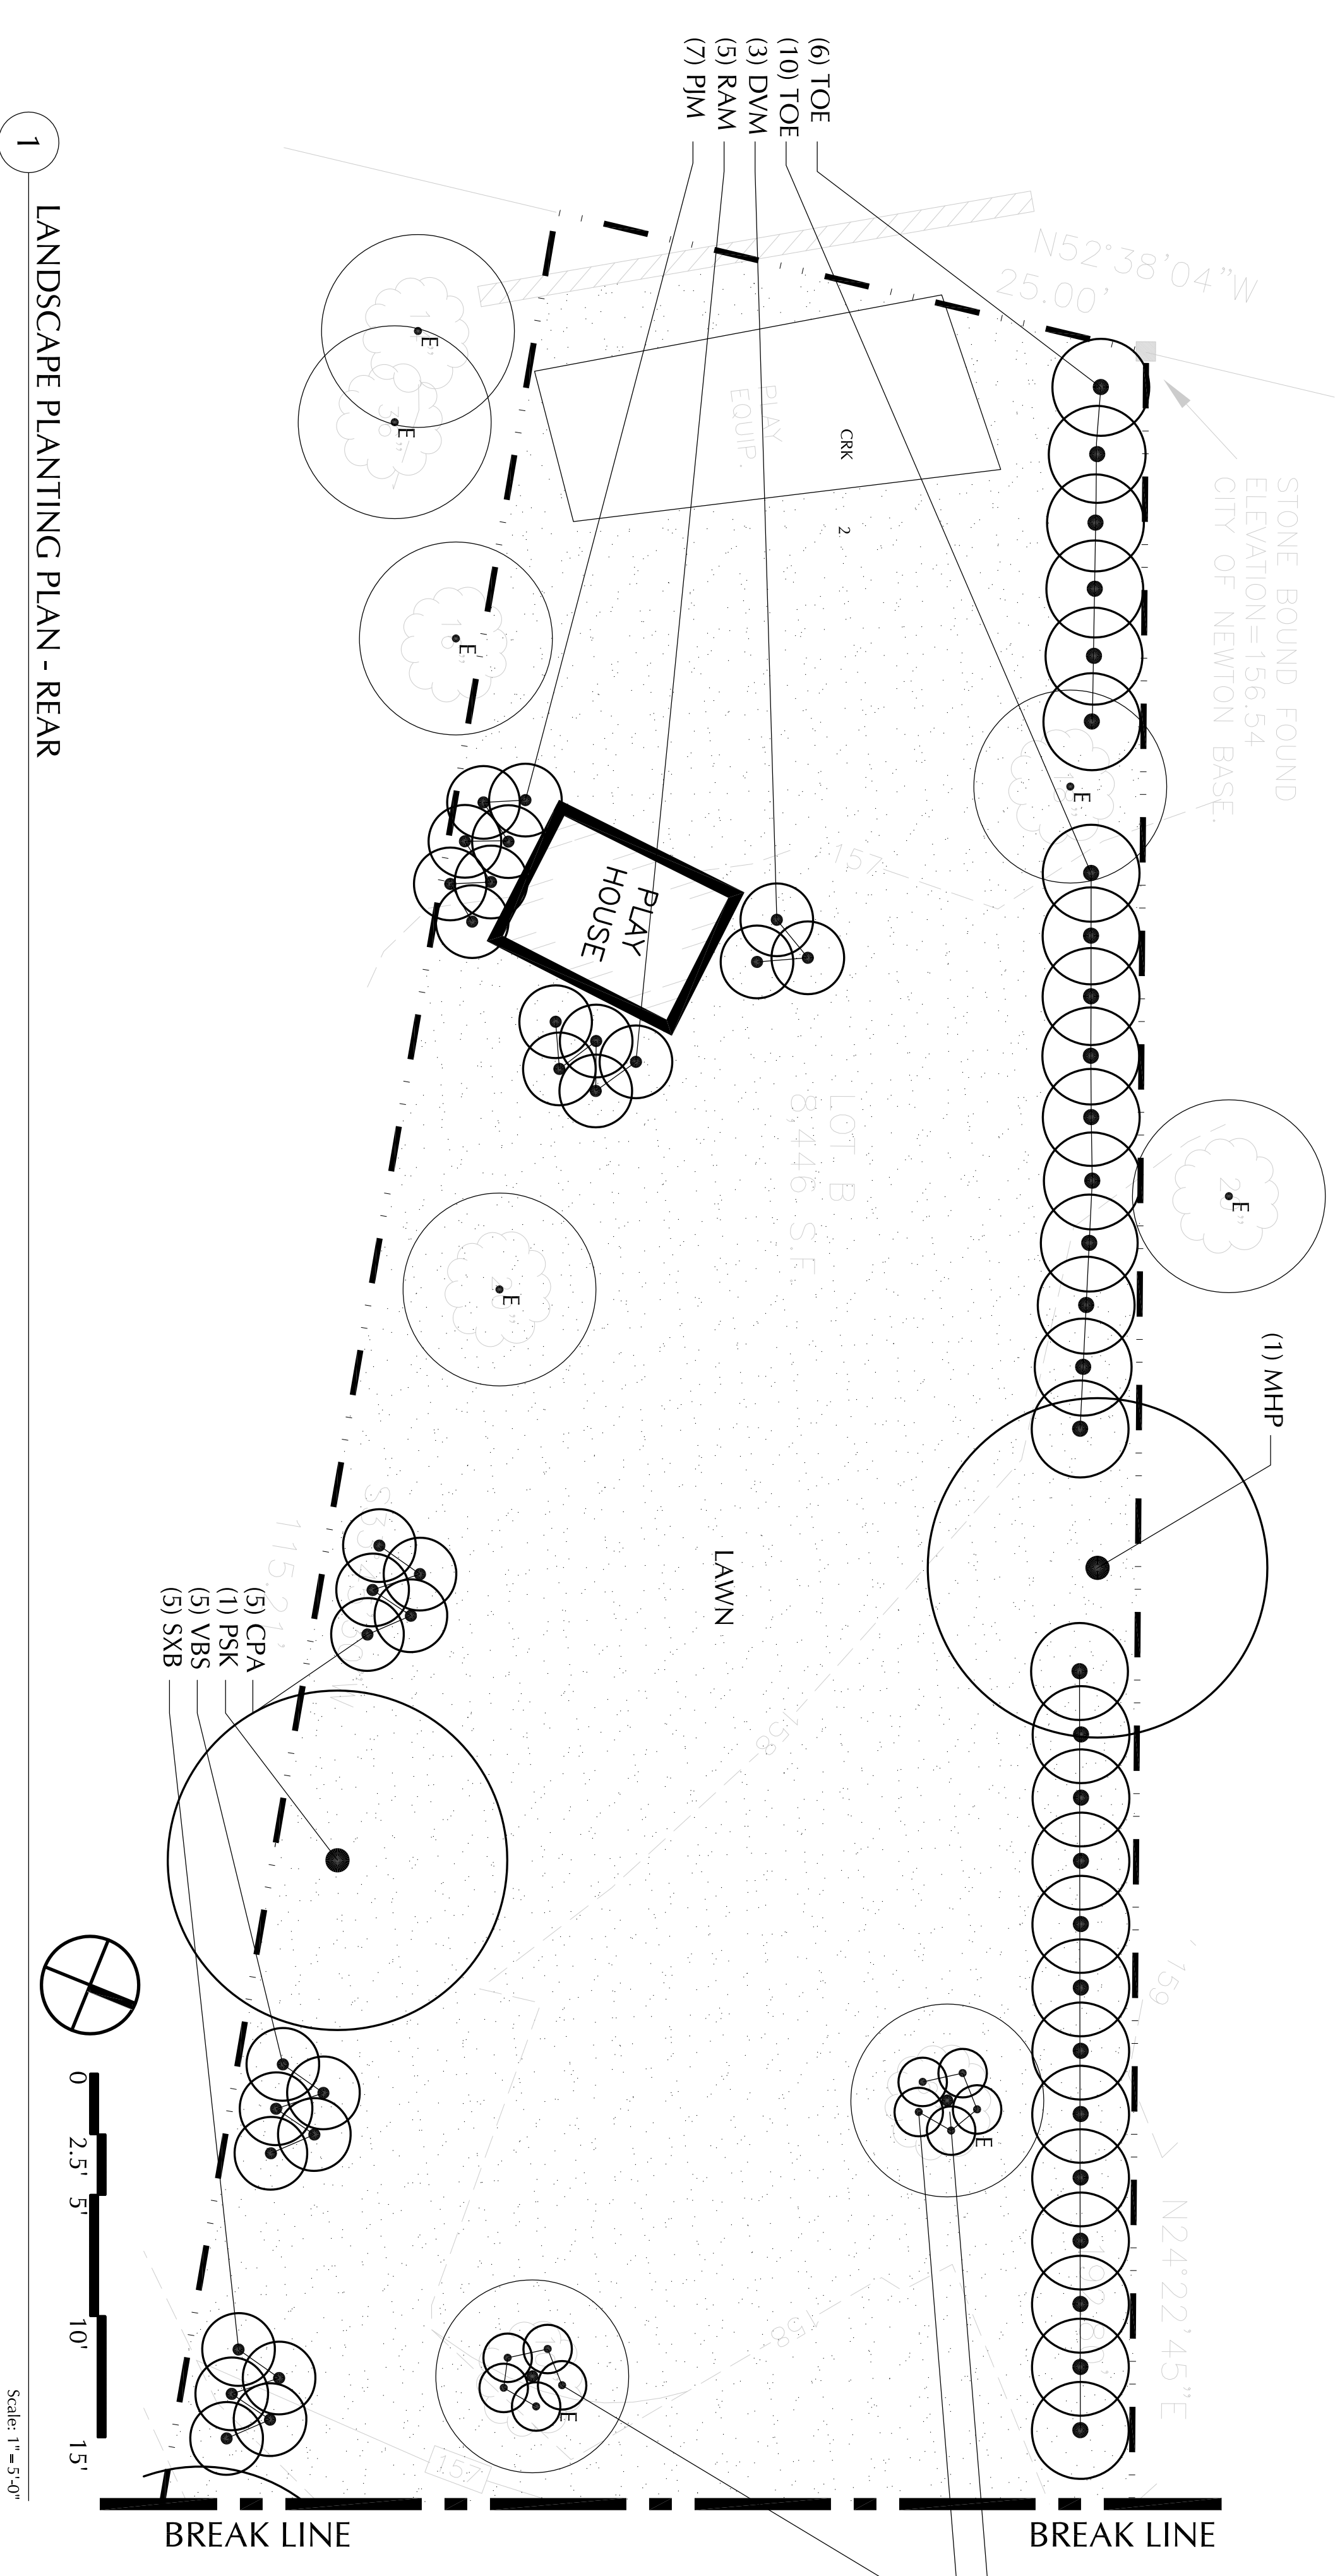

WELBOURN RESIDENCE

LANDSCAPE DESIGN

24 WILDE ROAD
NEWTON, MA 02486

No.	Revisions	Date

Job: RD2711
Date: 04/11/13
Scale: AS NOTED
Drawn: DRW
Checked: ATR

LANDSCAPE PLANTING PLAN - PART 2 AND PLANT LIST

Rojas Design, Inc.
Architecture | BIM
29 Poppyrd Way
Interior Design
Somerville, MA 02143
Landscape Architecture
T - 617-720-4100

1 LANDSCAPE PLANTING PLAN - REAR

Scale: 1"=5'-0"