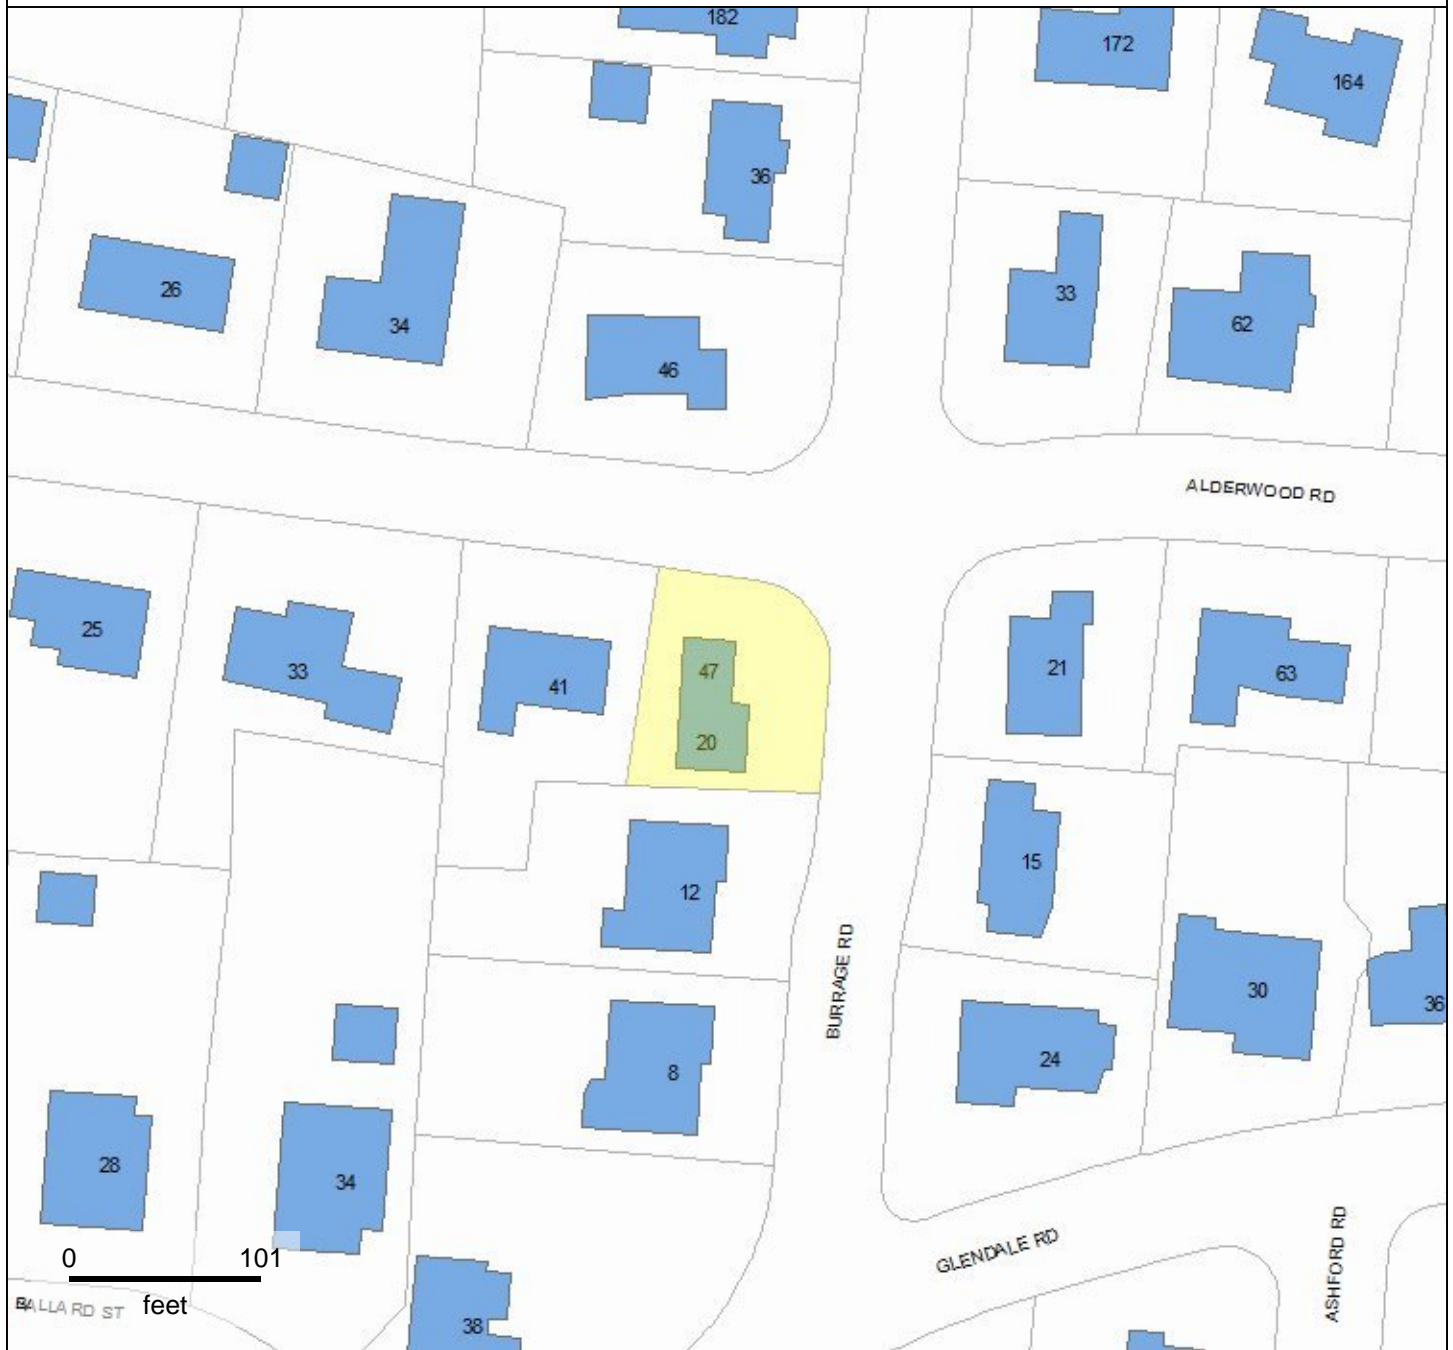

City of Newton

Property ID: 73028 0006
Address: 20 BURRAGE RD
Owner: SURGE CAPITAL CORP

MAP FOR REFERENCE ONLY
NOT A LEGAL DOCUMENT

Because of different update schedules, current property assessments may not reflect recent changes to property boundaries. Check with the Assessors' Office to confirm boundaries uses at the time of assessment.