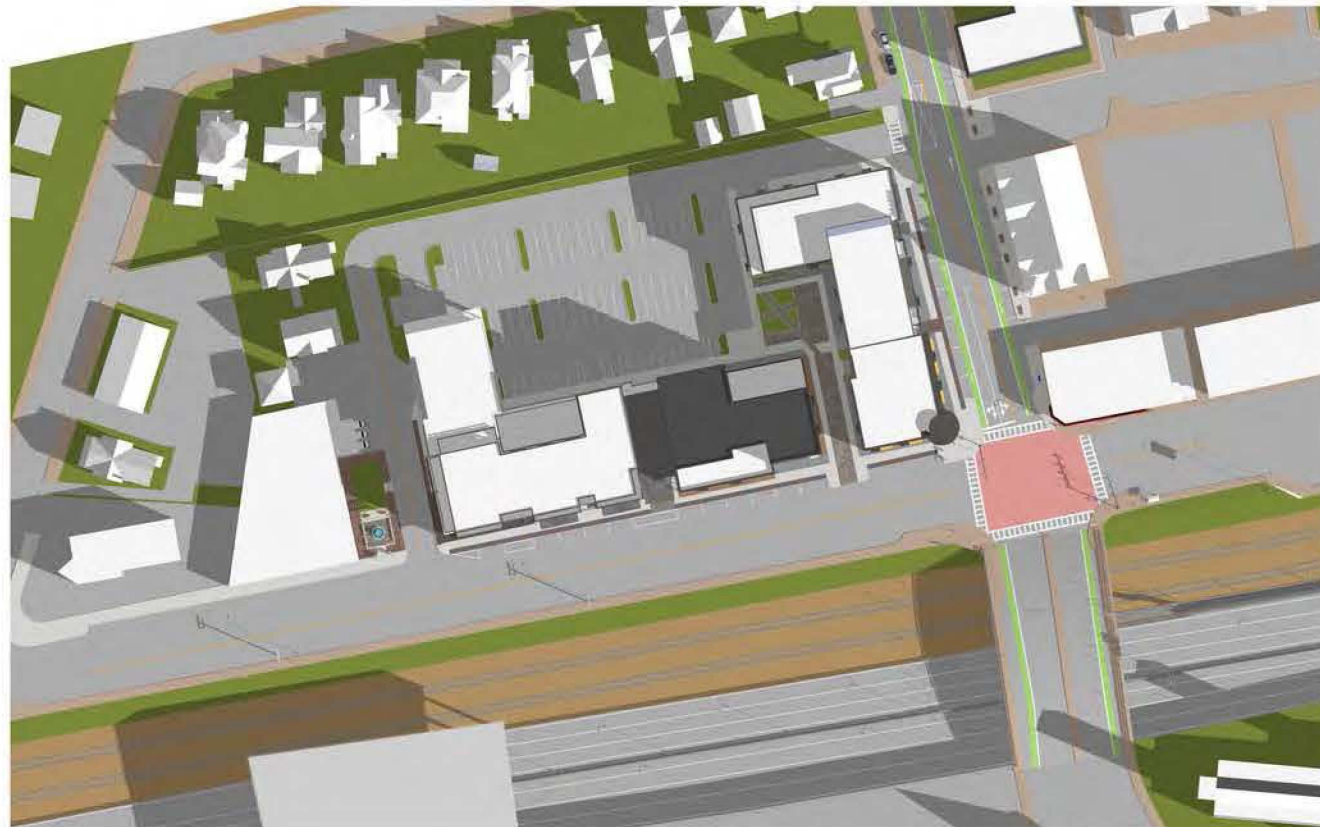

Existing Conditions

Proposed Conditions

March / September - 9am

March / September - 12pm
Shadow Study

Washington Place
Washington Street at Walnut Street, Newtonville

11.22.2016

Existing Conditions

Proposed Conditions

December - 3pm

December - 6pm
Shadow Study