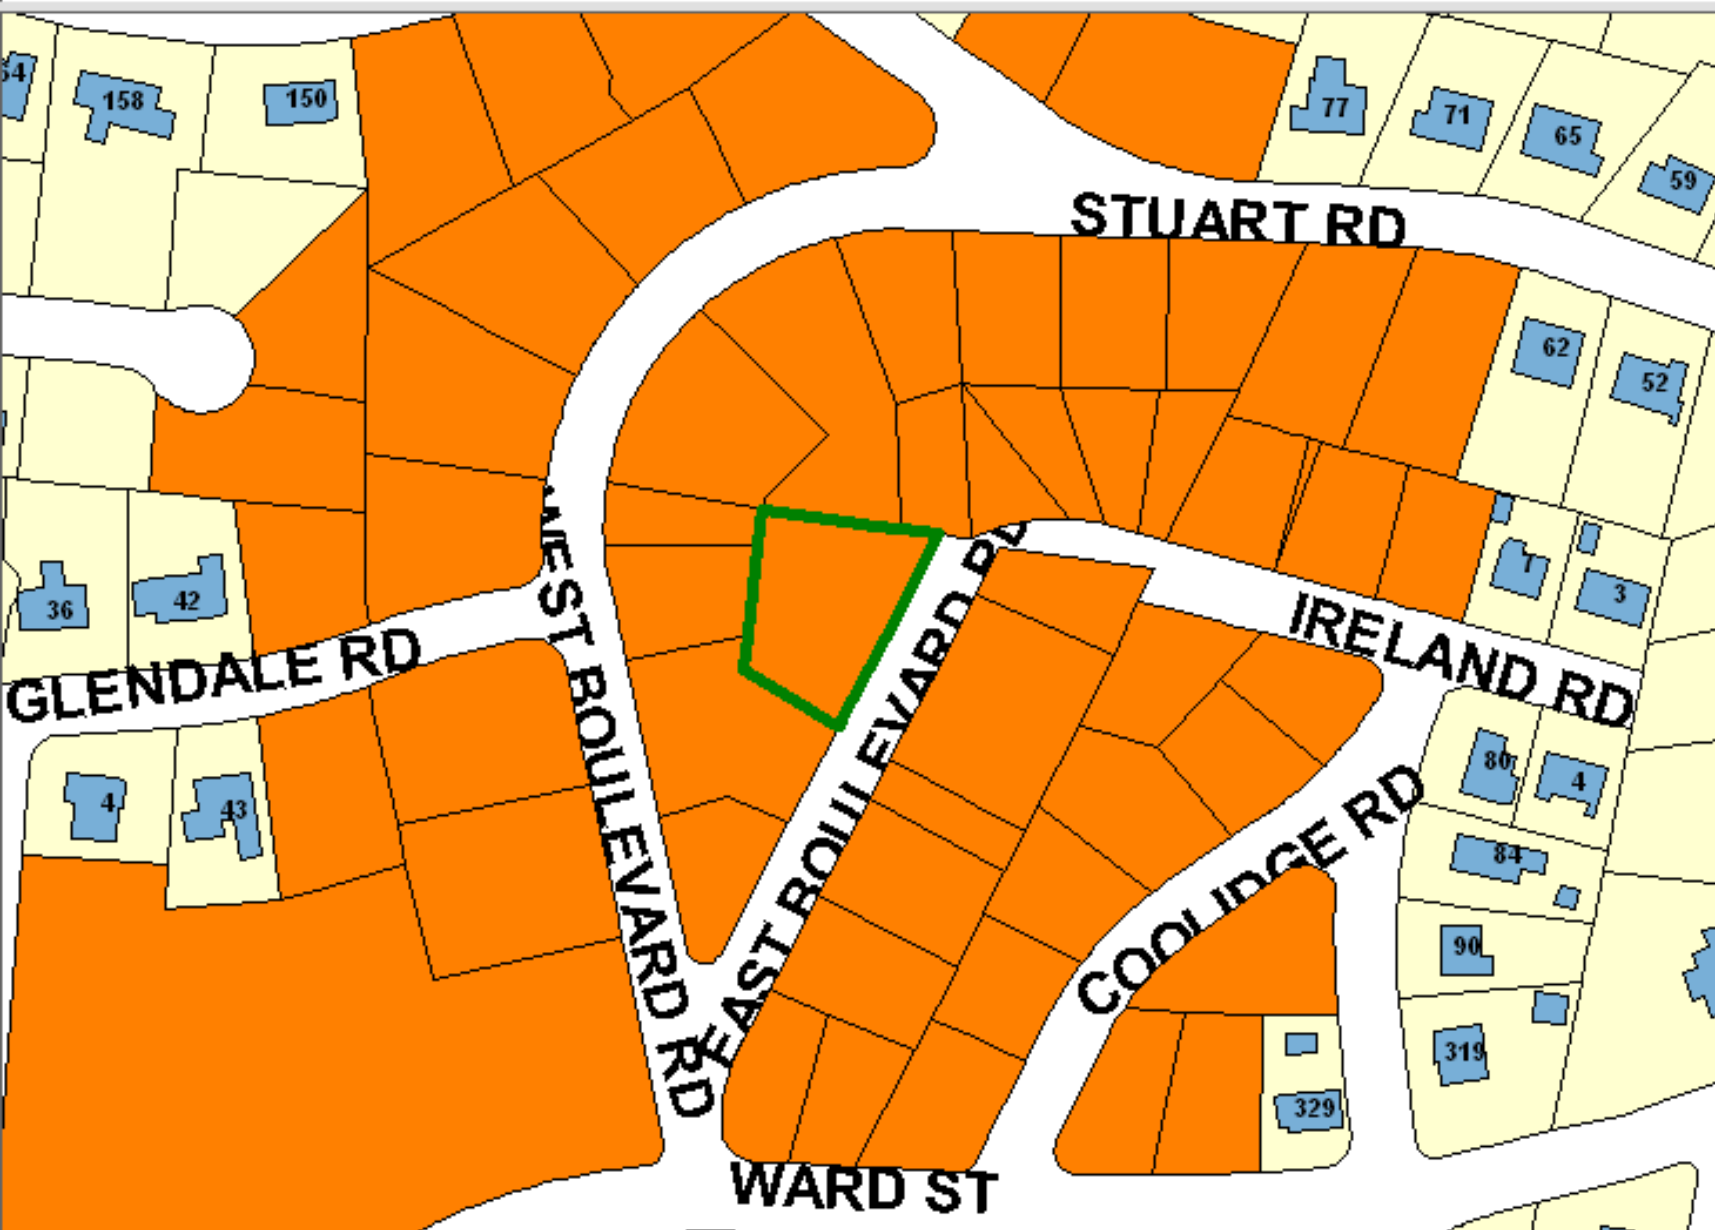

NEWTON GIS DATA

The information on this map is from the Newton Geographic Information System (GIS). The City of Newton cannot guarantee the accuracy of this information. Each user is responsible for determining the data's suitability for its intended purpose.

City departments will not approve applications based solely on GIS data. City staff correct errors as they are identified.

-  Buildings
-  Property Lines
-  Lakes & Rivers
-  Easements

Property Location:
28 EAST BOULEVARD RD

Property ID:
73033 0032

Land Use: Lot Size:
101 11474 Sq. Ft.

1 inch = Approximately 142 Feet

MAP DATE: August 19, 2019