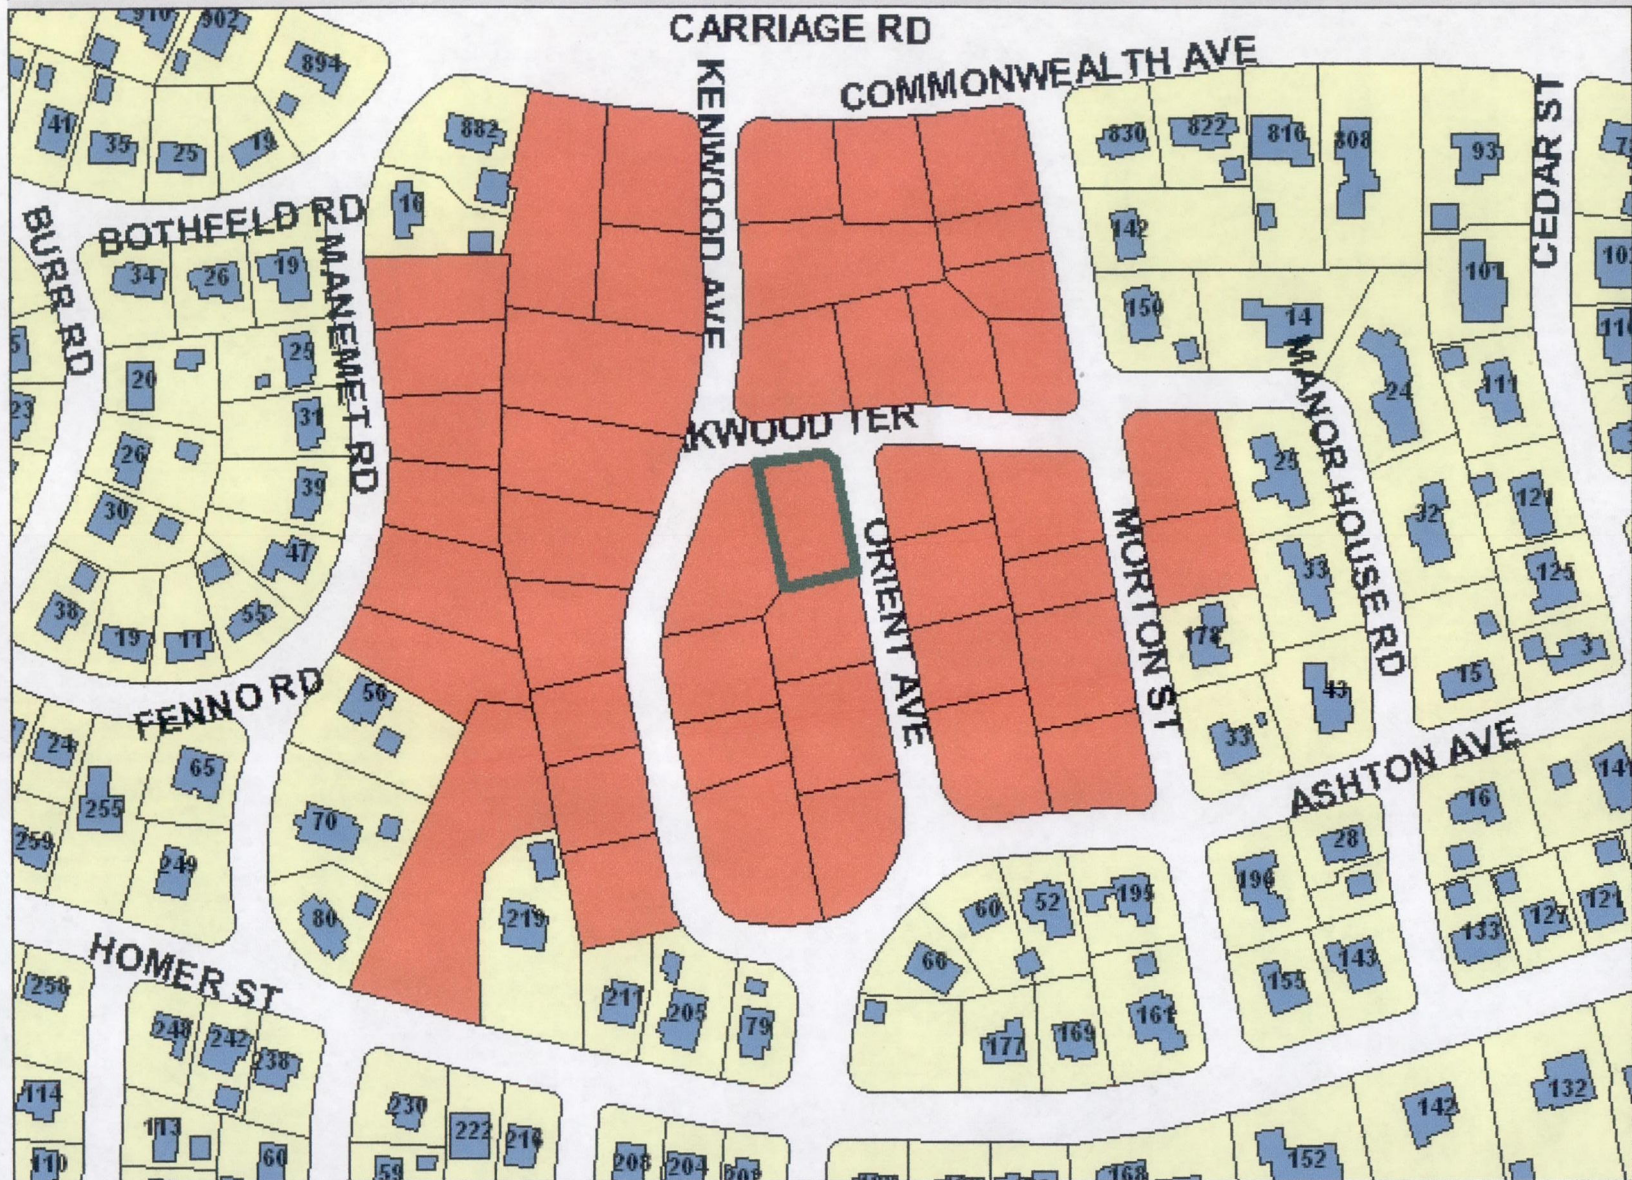

NEWTON GIS DATA

The information on this map is from the Newton Geographic Information System (GIS). The City of Newton cannot guarantee the accuracy of this information. Each user is responsible for determining the data's suitability for its intended purpose.

City departments will not approve applications based solely on GIS data. City staff correct errors as they are identified.

-  Buildings
-  Property Lines
-  Lakes & Rivers
-  Easements

Property Location:

21 ORIENT AVE

Property ID:

64022 0001

Land Use: Lot Size:

101

10018 Sq. Ft.

1 inch = Approximately 210 Feet

MAP DATE: June 07, 2016