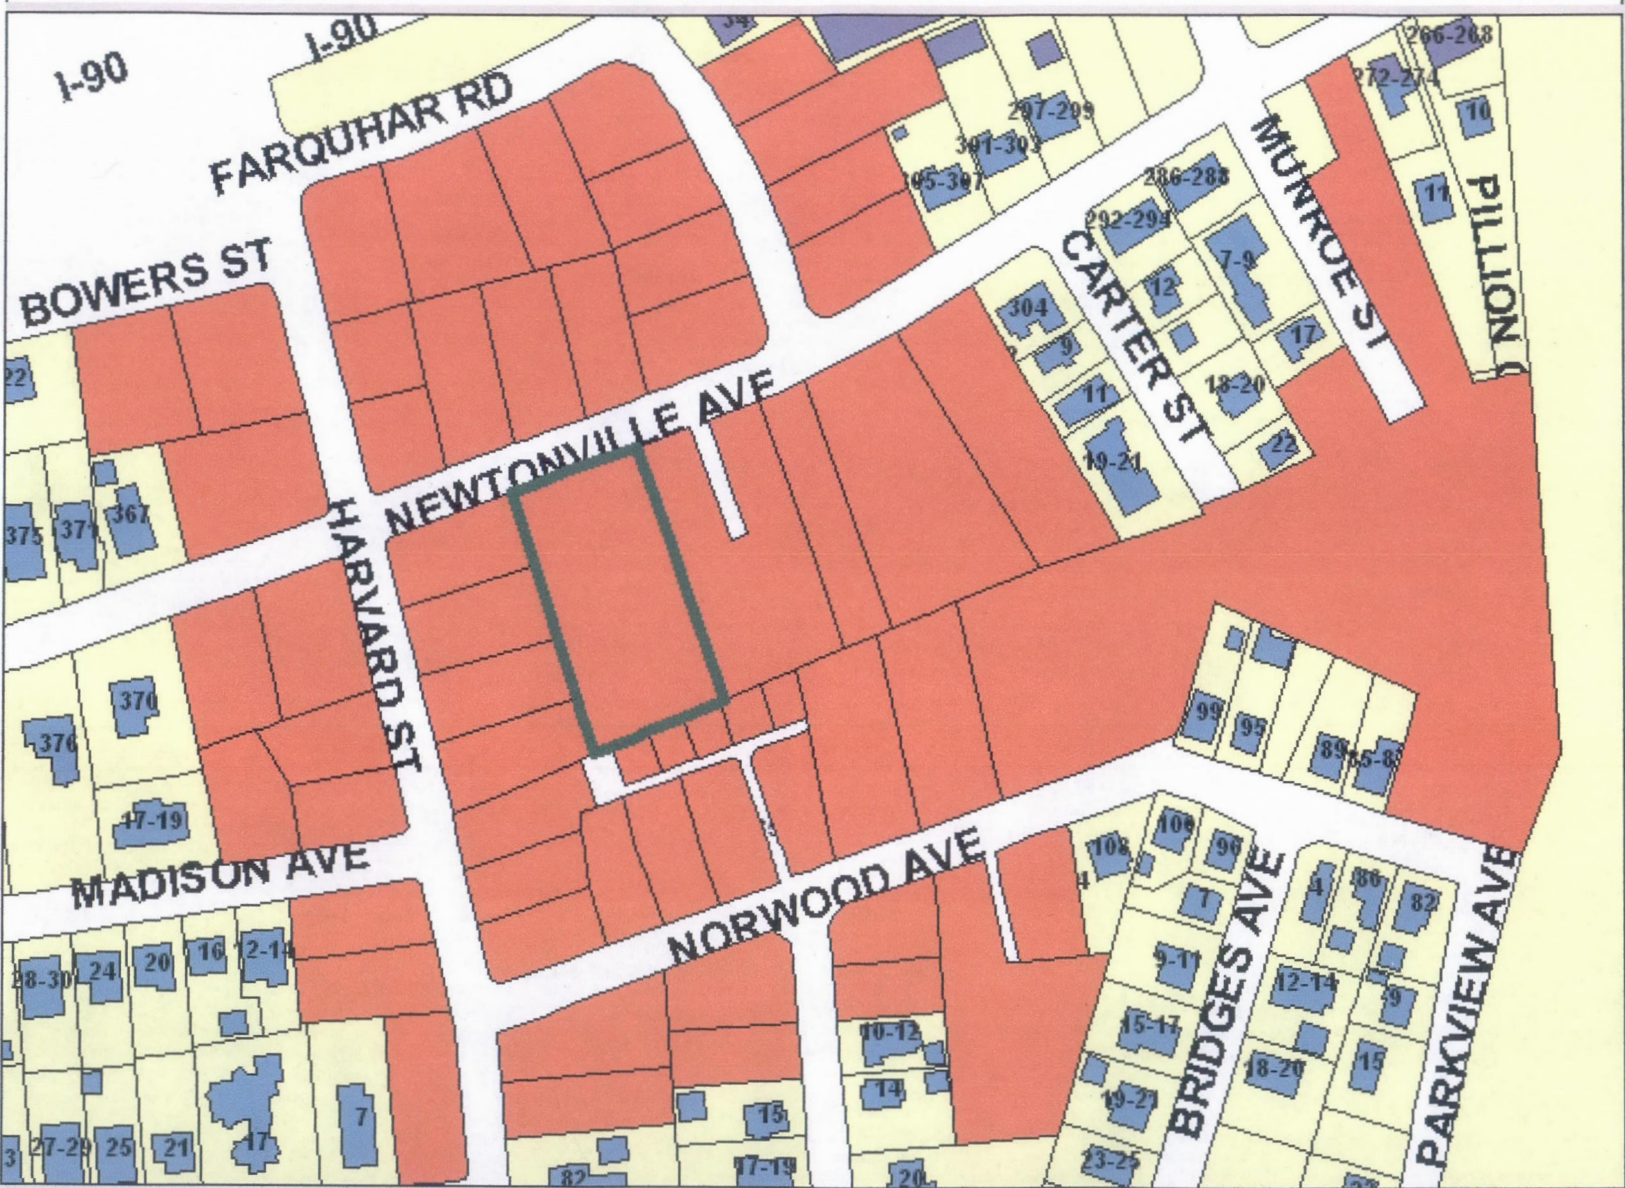

NEWTON GIS DATA

The information on this map is from the Newton Geographic Information System (GIS). The City of Newton cannot guarantee the accuracy of this information. Each user is responsible for determining the data's suitability for its intended purpose.

City departments will not approve applications based solely on GIS data. City staff correct errors as they are identified.

-  Buildings
-  Property Lines
-  Lakes & Rivers
-  Easements

Property Location:
336 NEWTONVILLE AVE

Property ID:
22007 0019

Land Use: Lot Size:
 101 29800 Sq. Ft.

1 inch = Approximately 184 Feet

MAP DATE: January 18, 2018