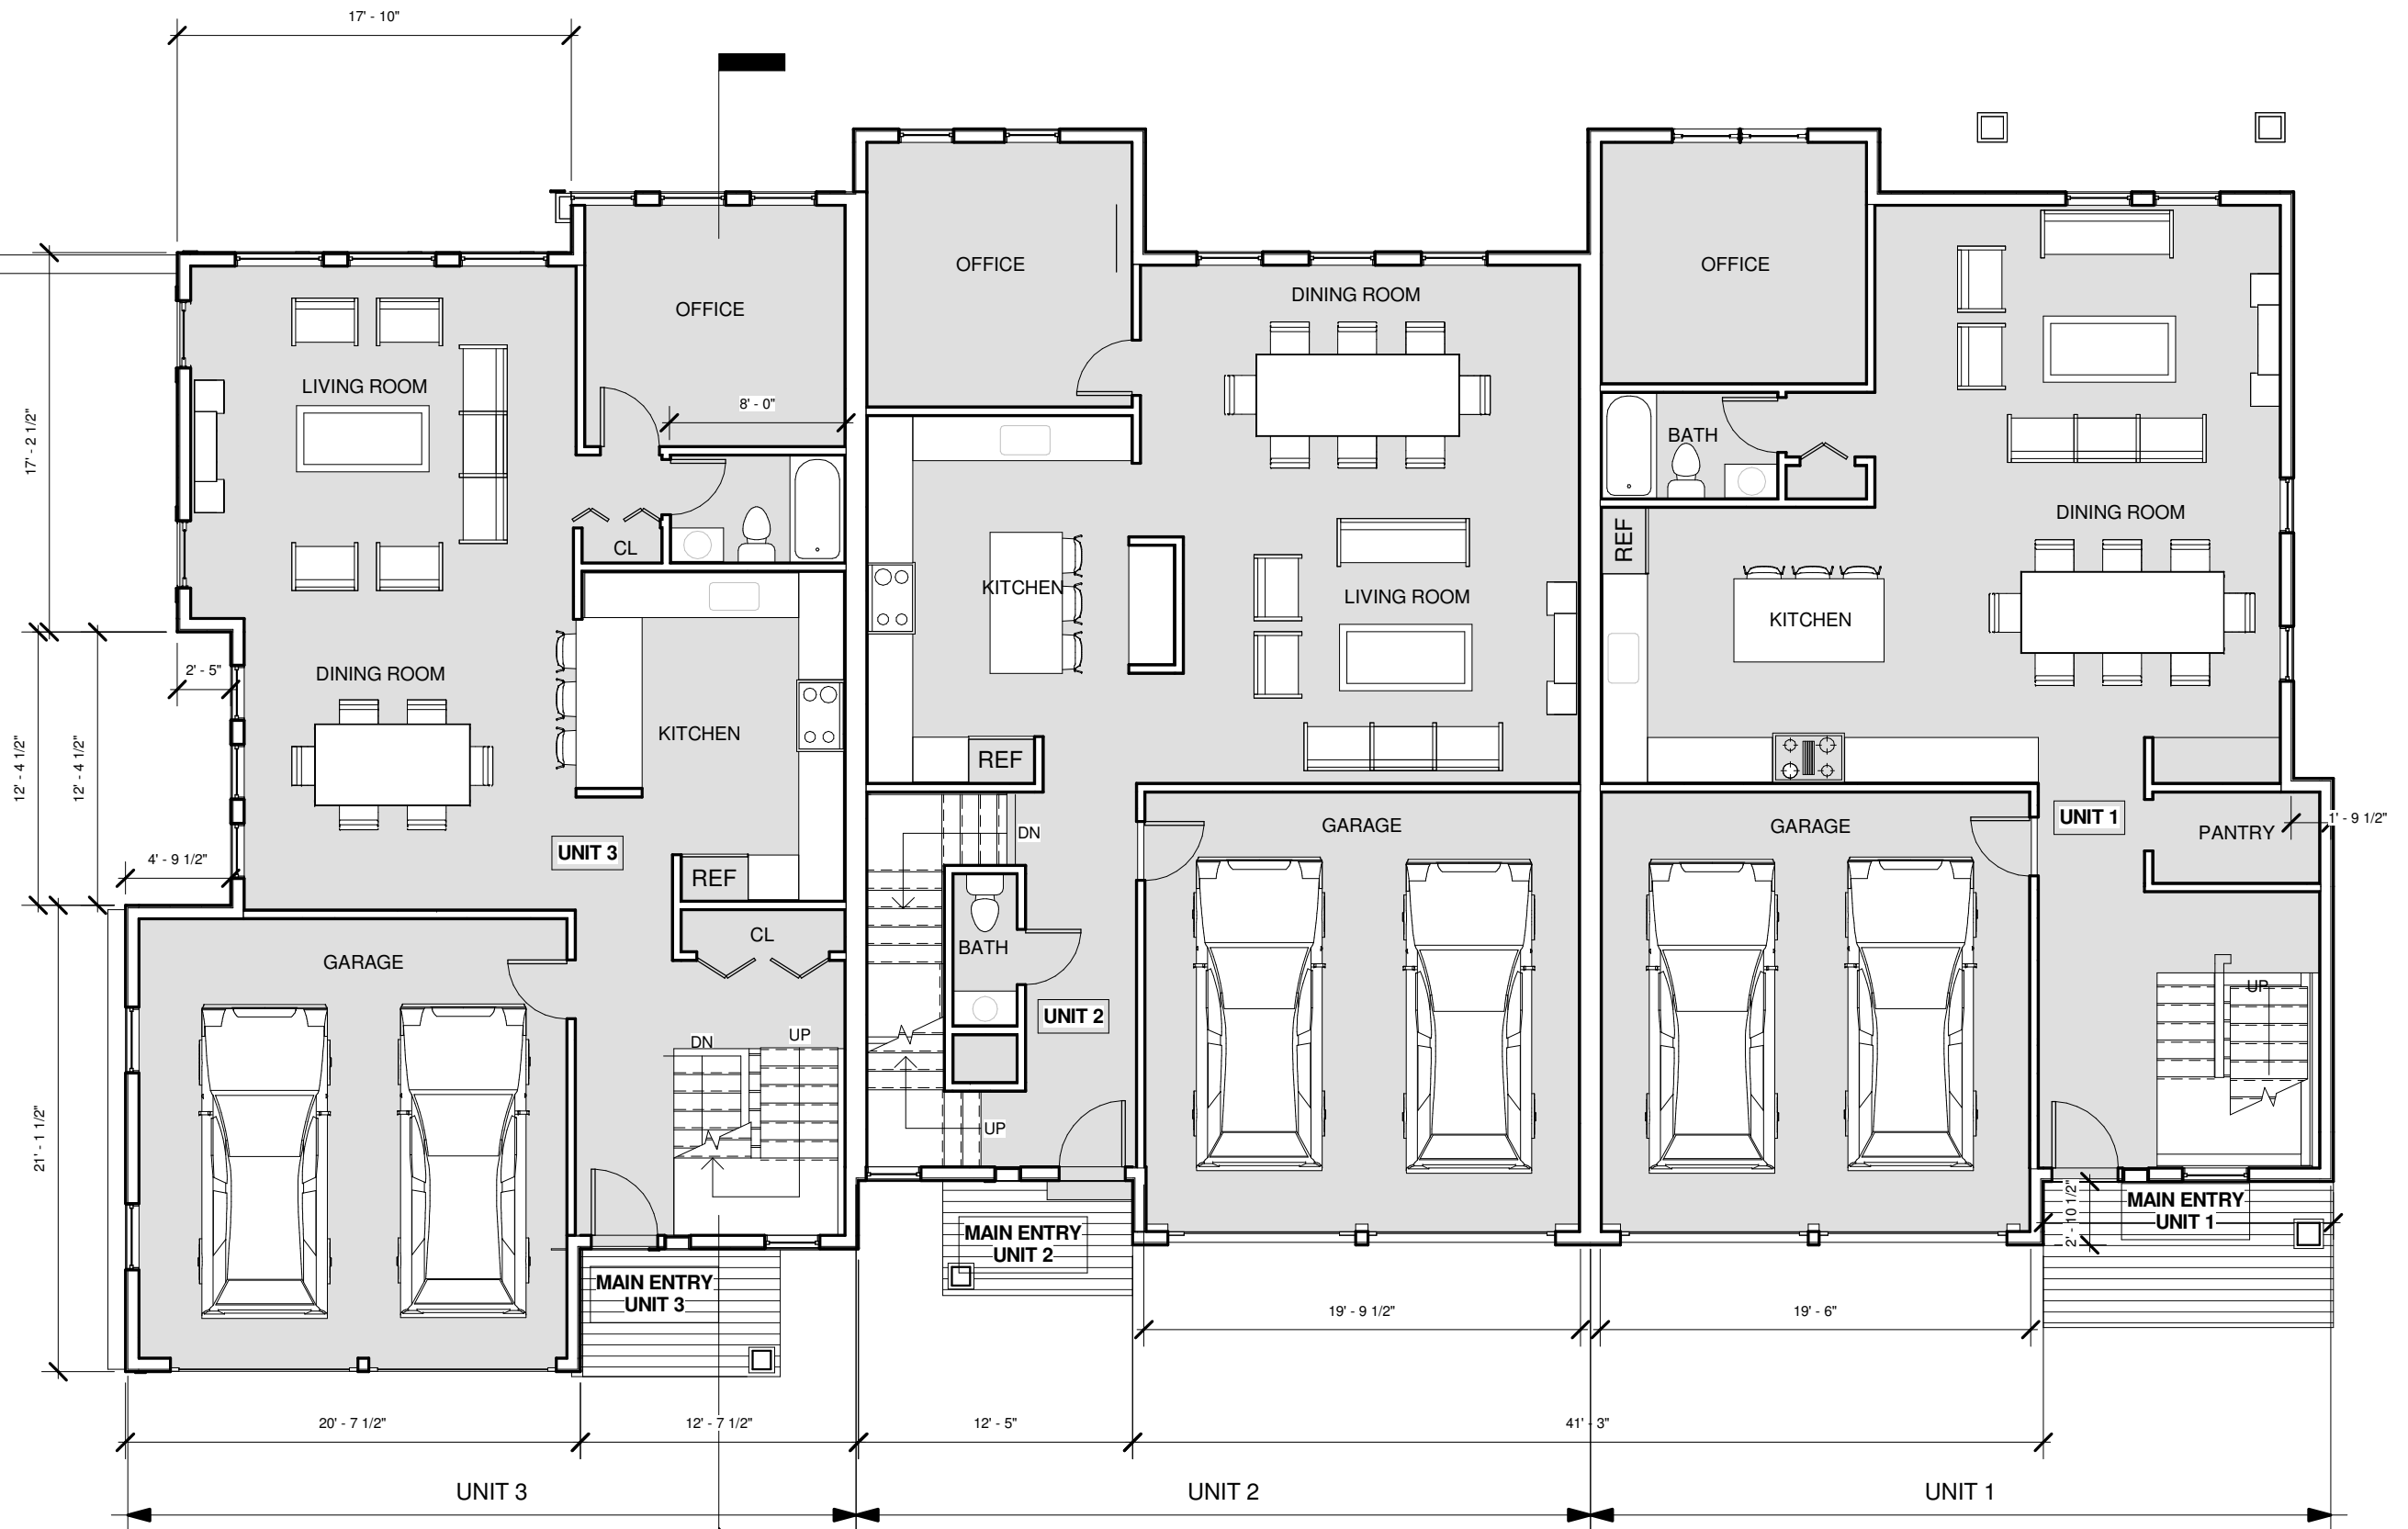

① Lower Level
1/8" = 1'-0"

377 LANGLEY ROAD SPECIAL PERMIT PRESENTATION

LOWER LEVEL
12/08/16

A 1st Floor Level
1/8" = 1'-0"

1
A 3.00

377 LANGLEY ROAD

SPECIAL PERMIT PRESENTATION

1ST LEVEL
04/05/16

377 LANGLEY ROAD
 SPECIAL PERMIT PRESENTATION

2ND LEVEL
 04/05/16

**377 LANGLEY ROAD
SPECIAL PERMIT PRESENTATION**

3RD LEVEL
07/19/16