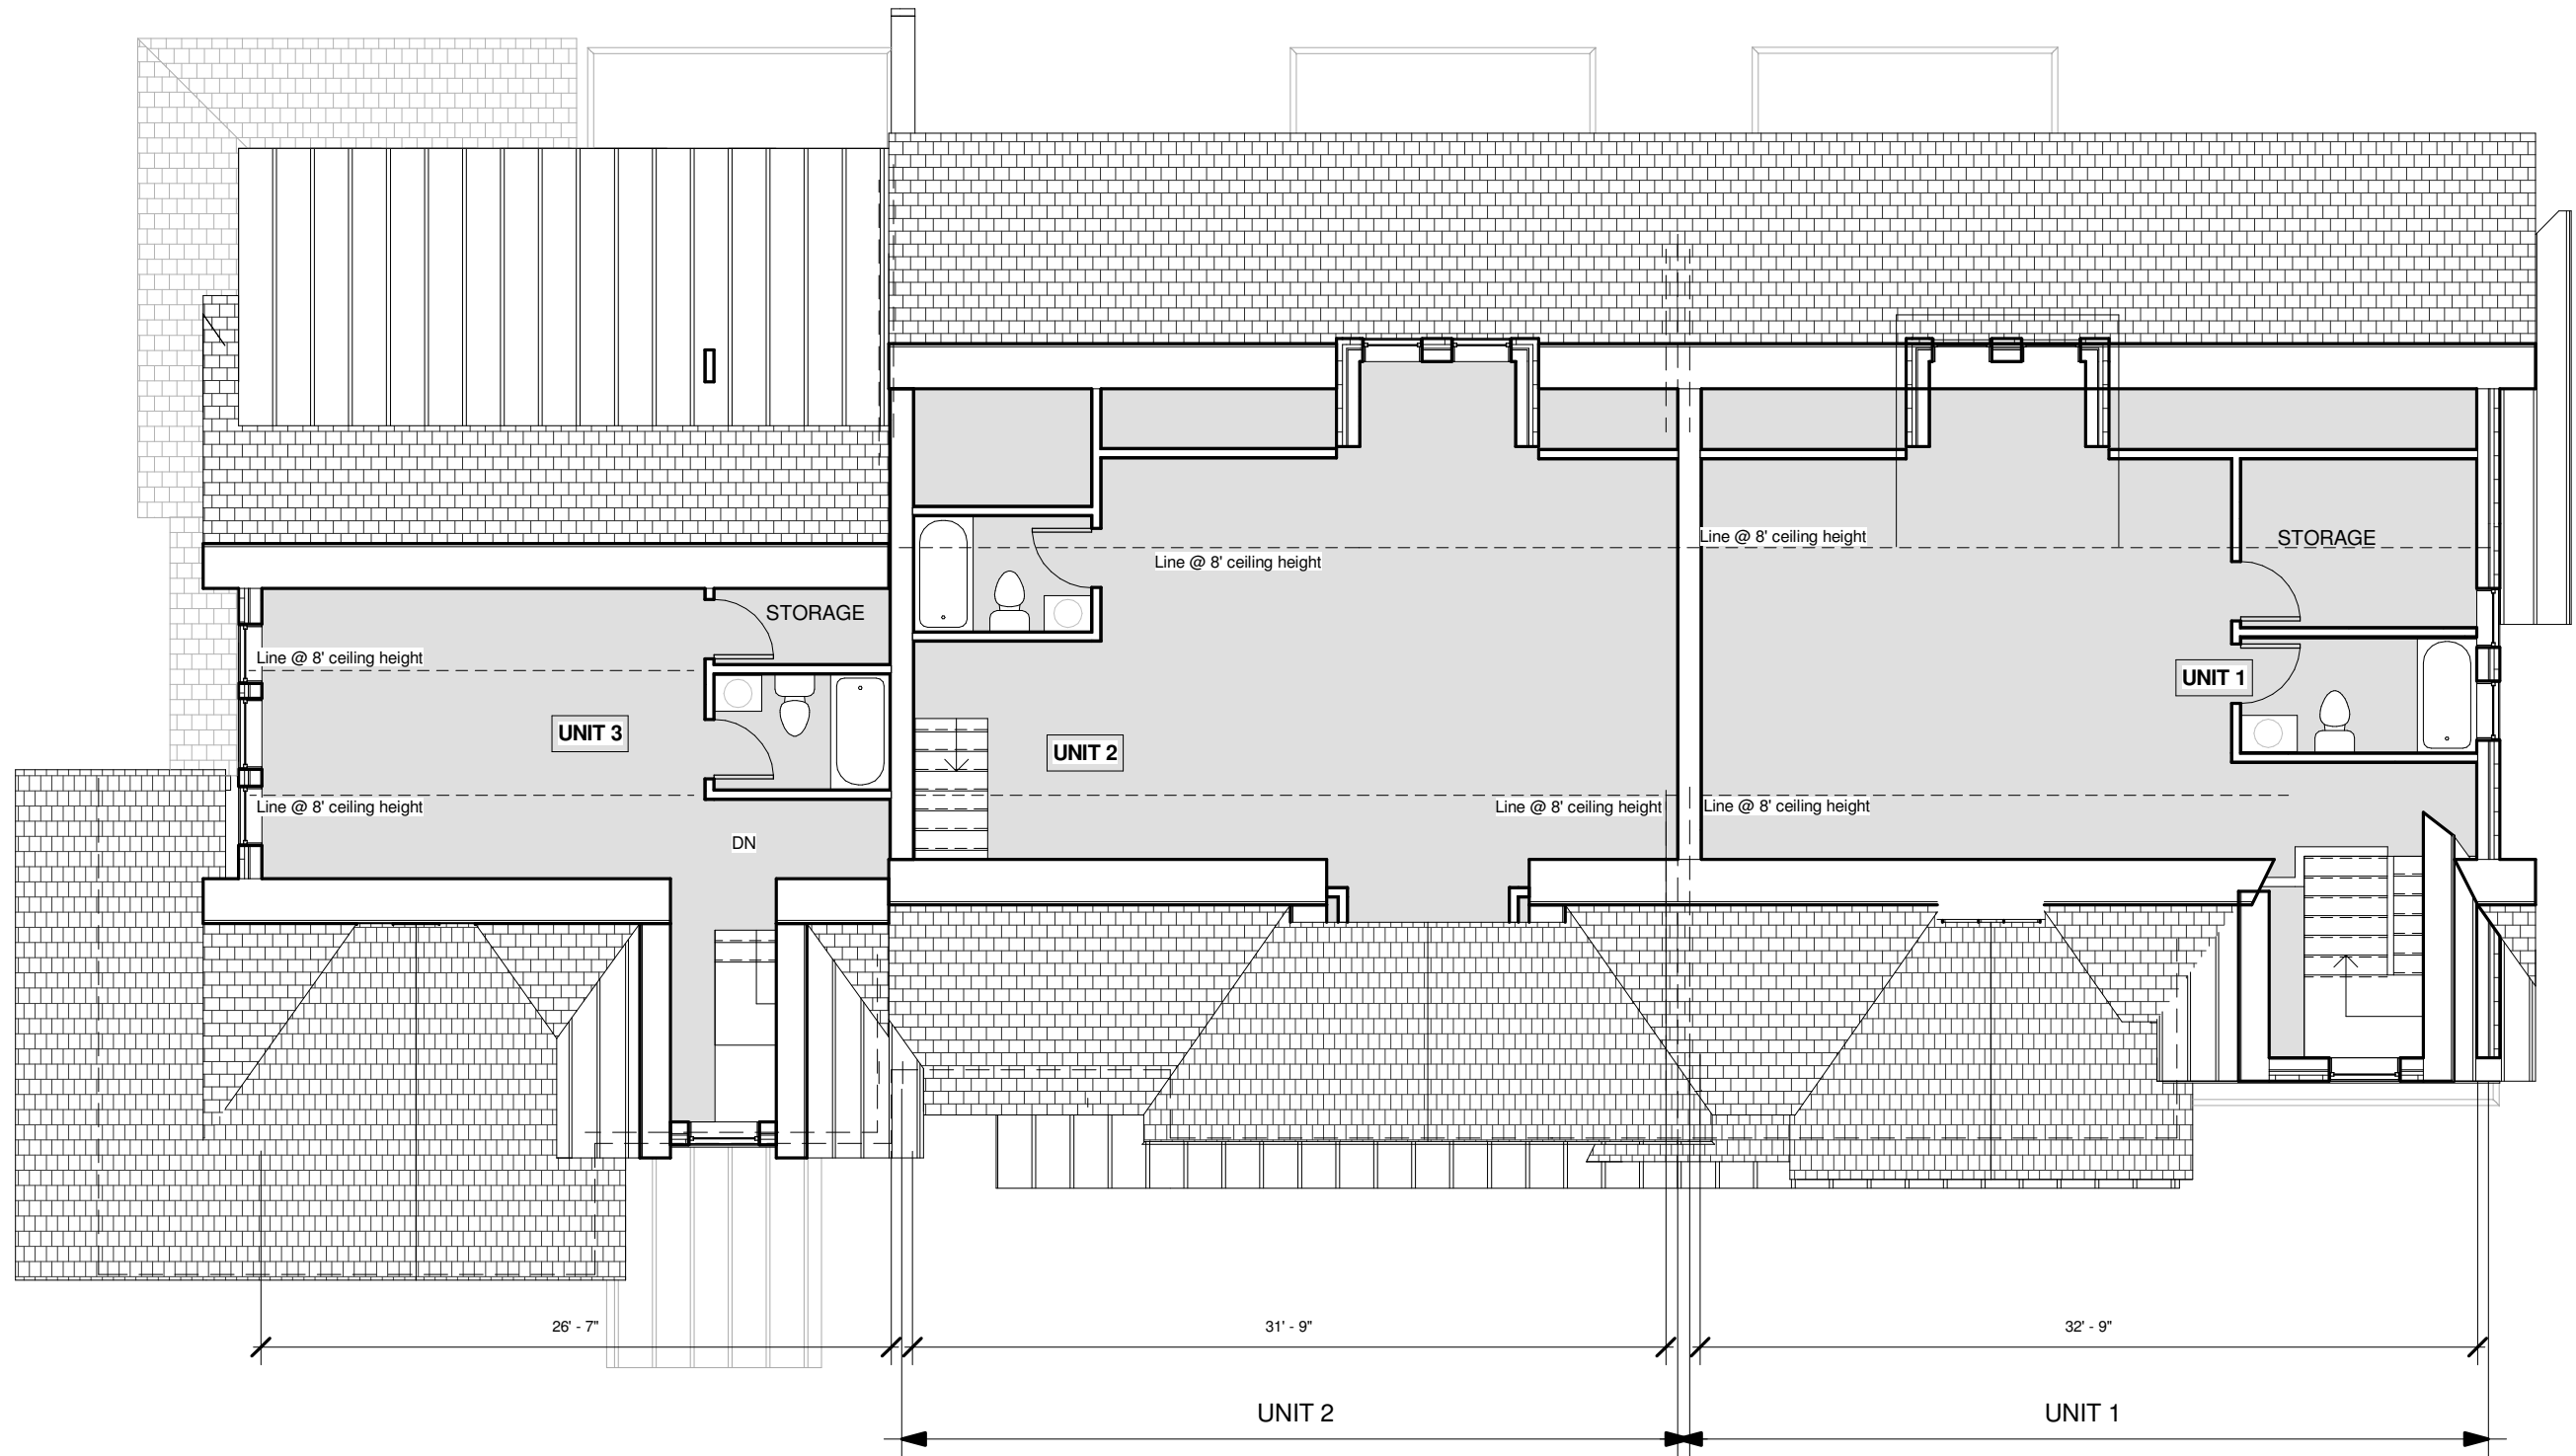

① Lower Level
1/8" = 1'-0"

377 LANGLEY ROAD SPECIAL PERMIT PRESENTATION

LOWER LEVEL
12/08/16

A 1st Floor Level
1/8" = 1'-0"

1
A 3.00

377 LANGLEY ROAD

SPECIAL PERMIT PRESENTATION

1ST LEVEL
04/05/16

377 LANGLEY ROAD
 SPECIAL PERMIT PRESENTATION

2ND LEVEL
 04/05/16

**377 LANGLEY ROAD
SPECIAL PERMIT PRESENTATION**

3RD LEVEL
07/19/16