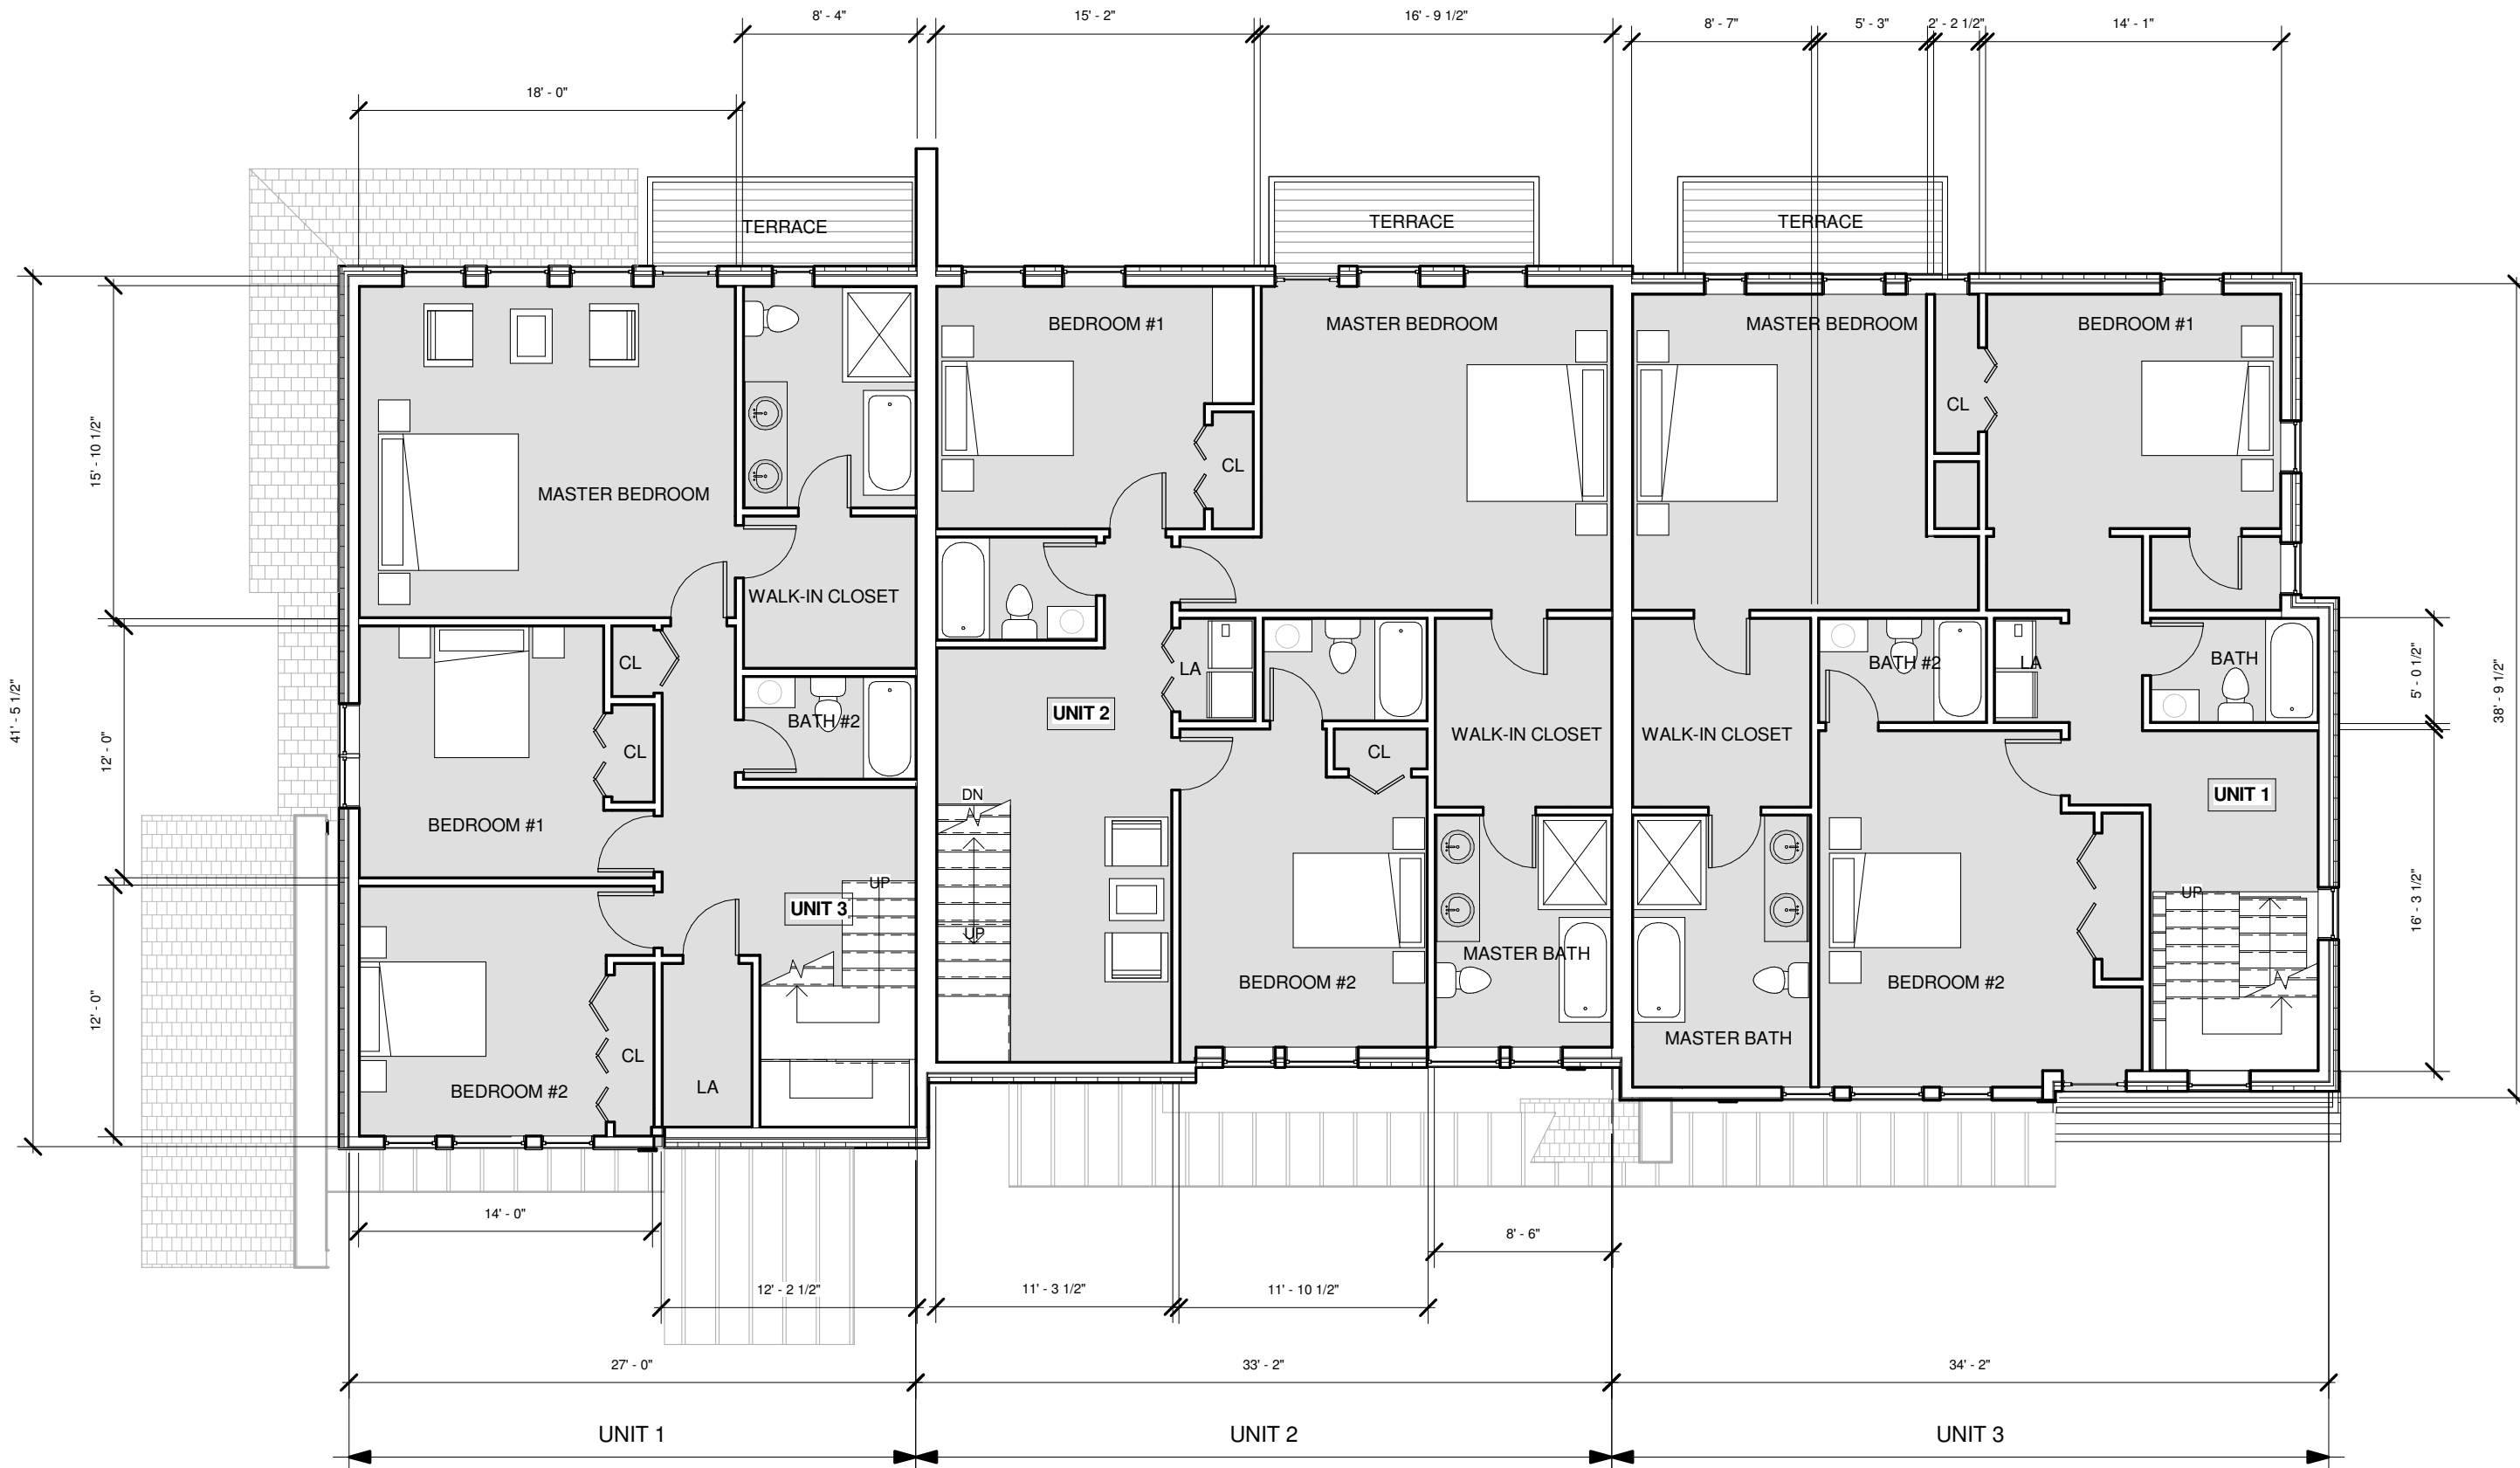

① Lower Level
1/8" = 1'-0"

377 LANGLEY ROAD SPECIAL PERMIT PRESENTATION

LOWER LEVEL
12/08/16

A 1st Floor Level
1/8" = 1'-0"

1
A 3.00

377 LANGLEY ROAD

SPECIAL PERMIT PRESENTATION

1ST LEVEL
04/05/16

377 LANGLEY ROAD
 SPECIAL PERMIT PRESENTATION

2ND LEVEL
 04/05/16

**377 LANGLEY ROAD
SPECIAL PERMIT PRESENTATION**

3RD LEVEL
07/19/16