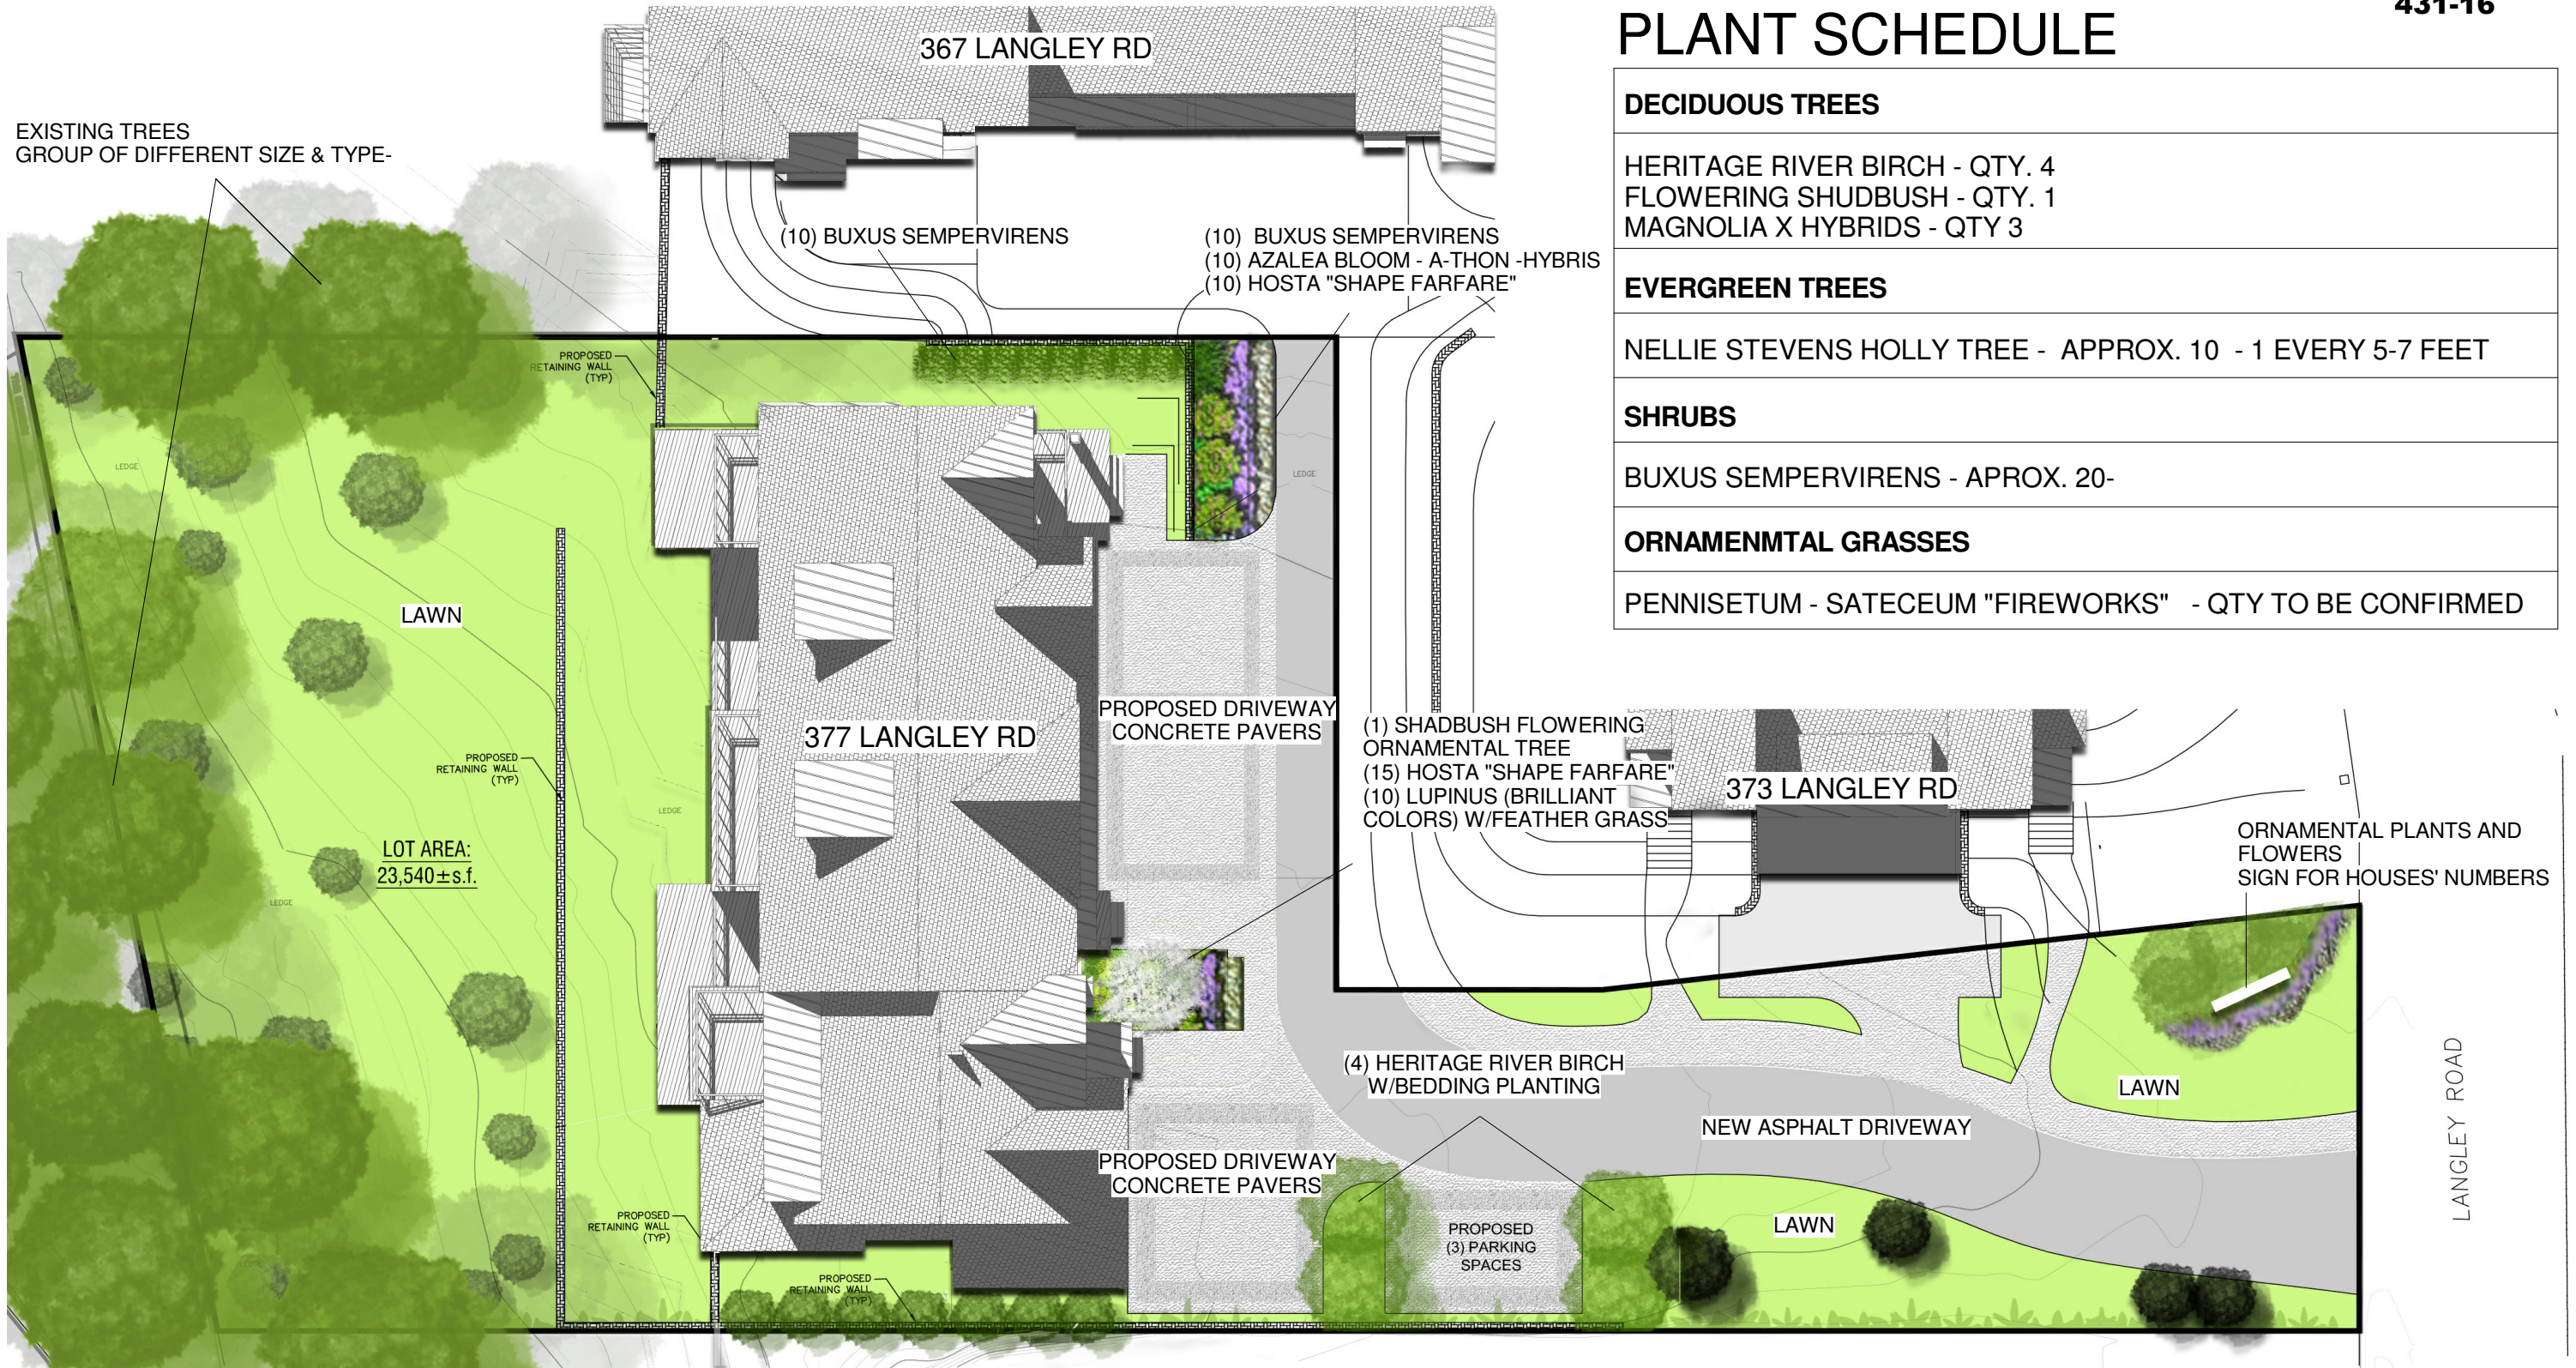

## EVERGREEN TREES

NELLIE STEVENS HOLLY TREE - APPROX. 10 - 1 EVERY 5-7 FEET

## SHRUBS

BUXUS SEMPERVIRENS - APROX. 20-

## ORNAMENMTAL GRASSES

PENNISETUM - SATECEUM "FIREWORKS" - QTY TO BE CONFIRMED

EXISTING TREES  
 GROUP OF DIFFERENT SIZE & TYPE-

1 LANDSCAPE PLAN  
 1" = 20'-0"

## 377 LANGLEY ROAD SPECIAL PERMIT PRESENTATION

LANDSCAPE PLAN  
 12/08/16