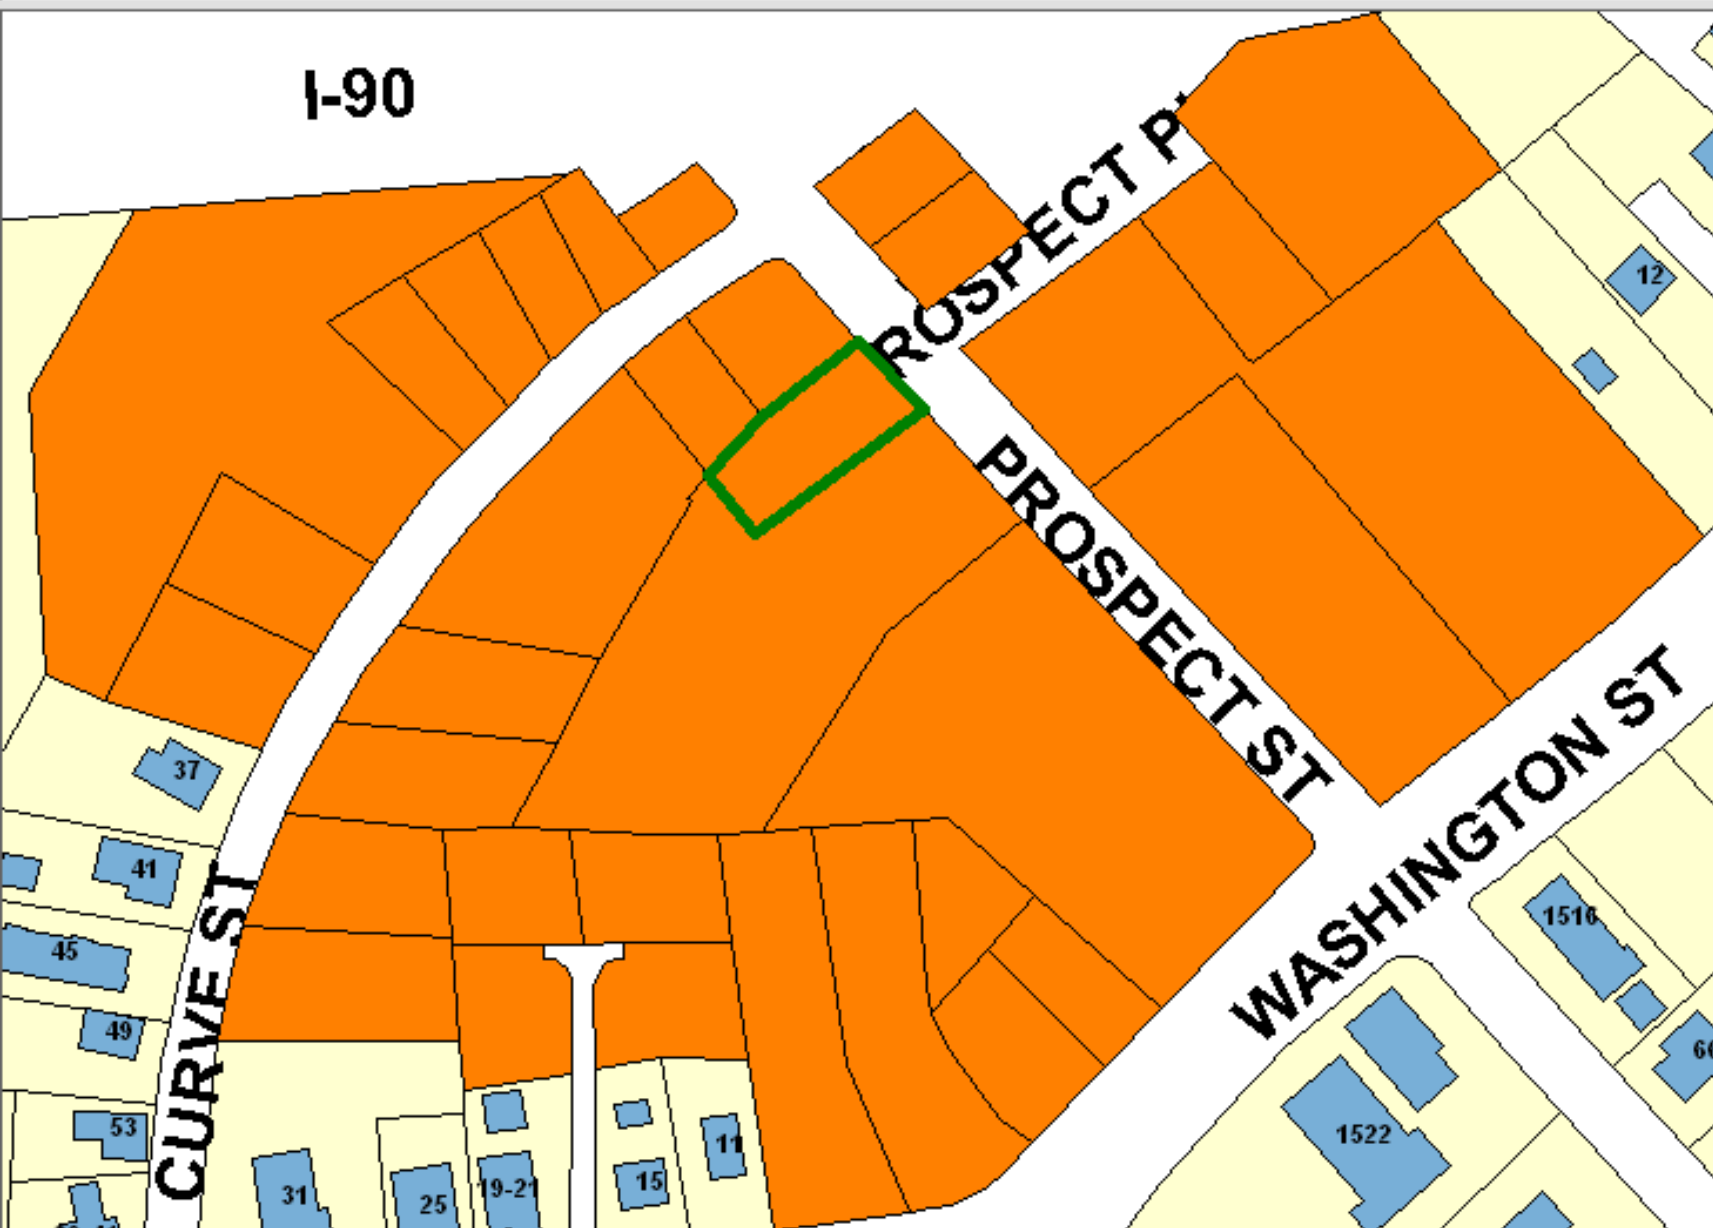

# NEWTON GIS DATA

The information on this map is from the Newton Geographic Information System (GIS). The City of Newton cannot guarantee the accuracy of this information. Each user is responsible for determining the data's suitability for its intended purpose.

City departments will not approve applications based solely on GIS data. City staff correct errors as they are identified.

-  Buildings
-  Property Lines
-  Lakes & Rivers
-  Easements

Property Location:  
**13 PROSPECT ST**

Property ID:  
**33003 0009**

Land Use: Lot Size:  
104 6611 Sq. Ft.

1 inch = Approximately 126 Feet

MAP DATE: August 18, 2020