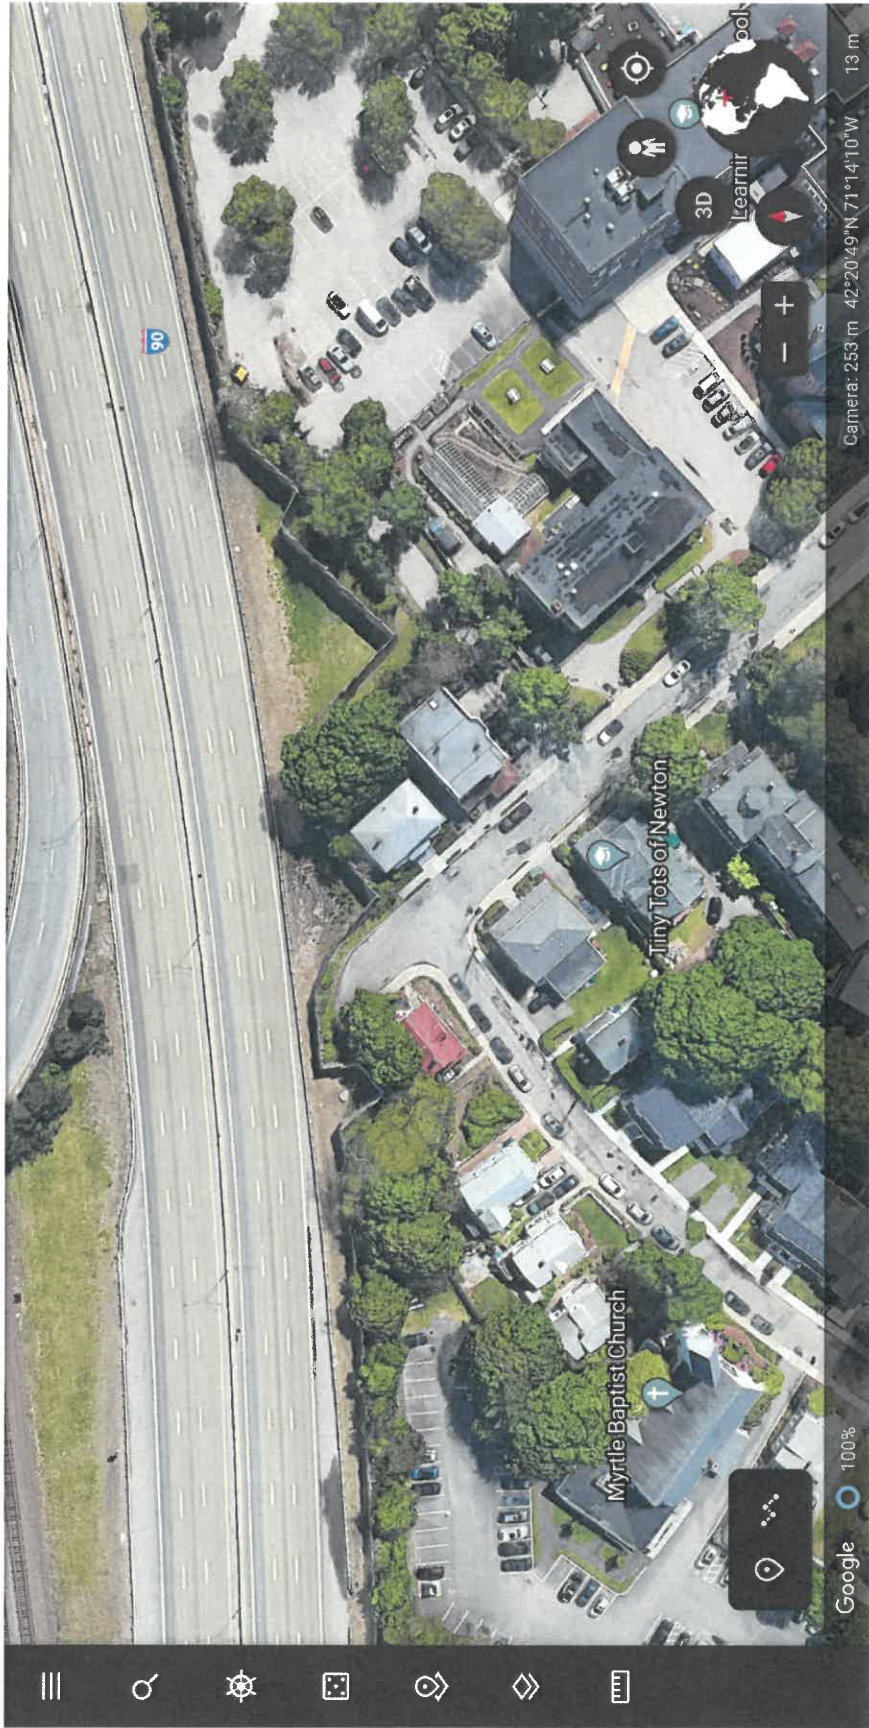

**MAP FOR REFERENCE ONLY
NOT A LEGAL DOCUMENT**

City of Newton, MA makes no claims and no warranties, expressed or implied, concerning the validity or accuracy of the GIS data presented on this map.

Geometry updated 11/09/2018
Data updated 11/14/2018

tabbles
1B
EXHIBIT

13 Prospect Street

13 Prospect Driveway

tabbles

EXHIBIT

1C

Old Outdoor Play Area to be Enclosed

EXHIBIT
1 E

New Outdoor Play Area