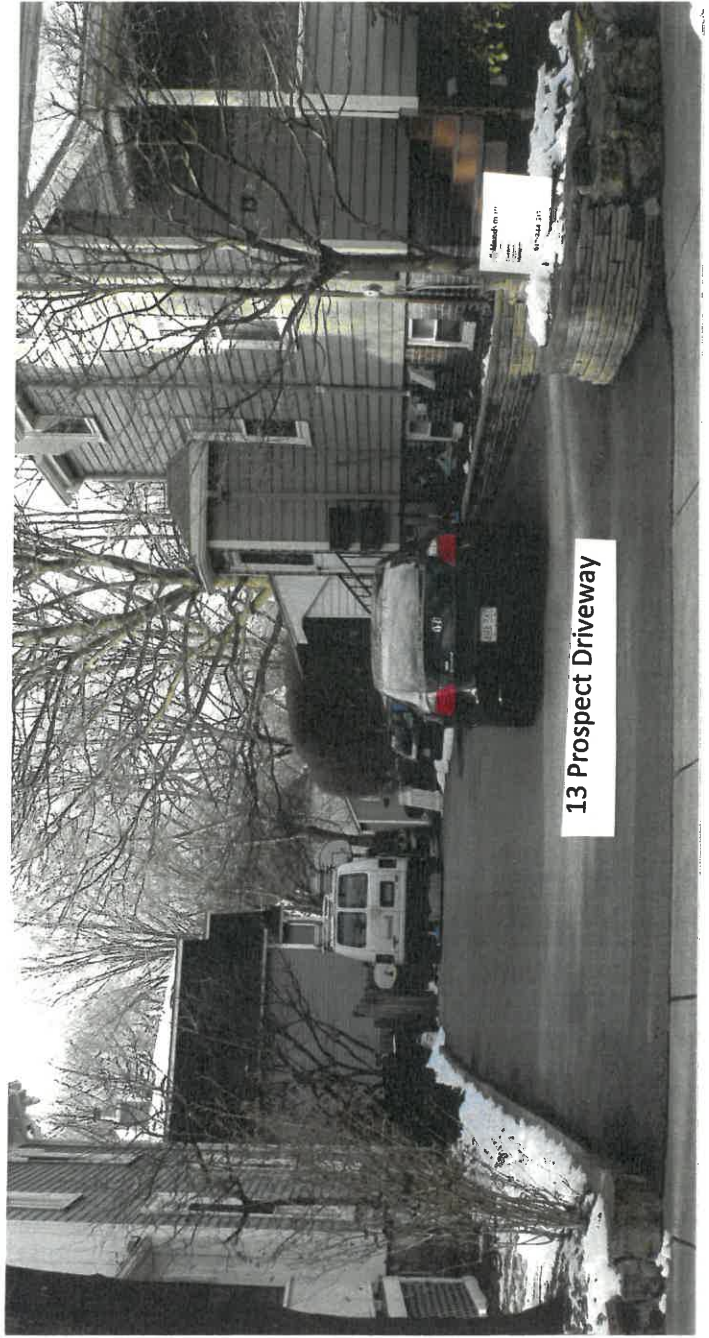

**MAP FOR REFERENCE ONLY
NOT A LEGAL DOCUMENT**

City of Newton, MA makes no claims and no warranties, expressed or implied, concerning the validity or accuracy of the GIS data presented on this map.

Geometry updated 11/09/2018
Data updated 11/14/2018

tabbles
1B
EXHIBIT

13 Prospect Street

13 Prospect Driveway

tabbles

EXHIBIT

1C

Old Outdoor Play Area to be Enclosed

EXHIBIT
1 E