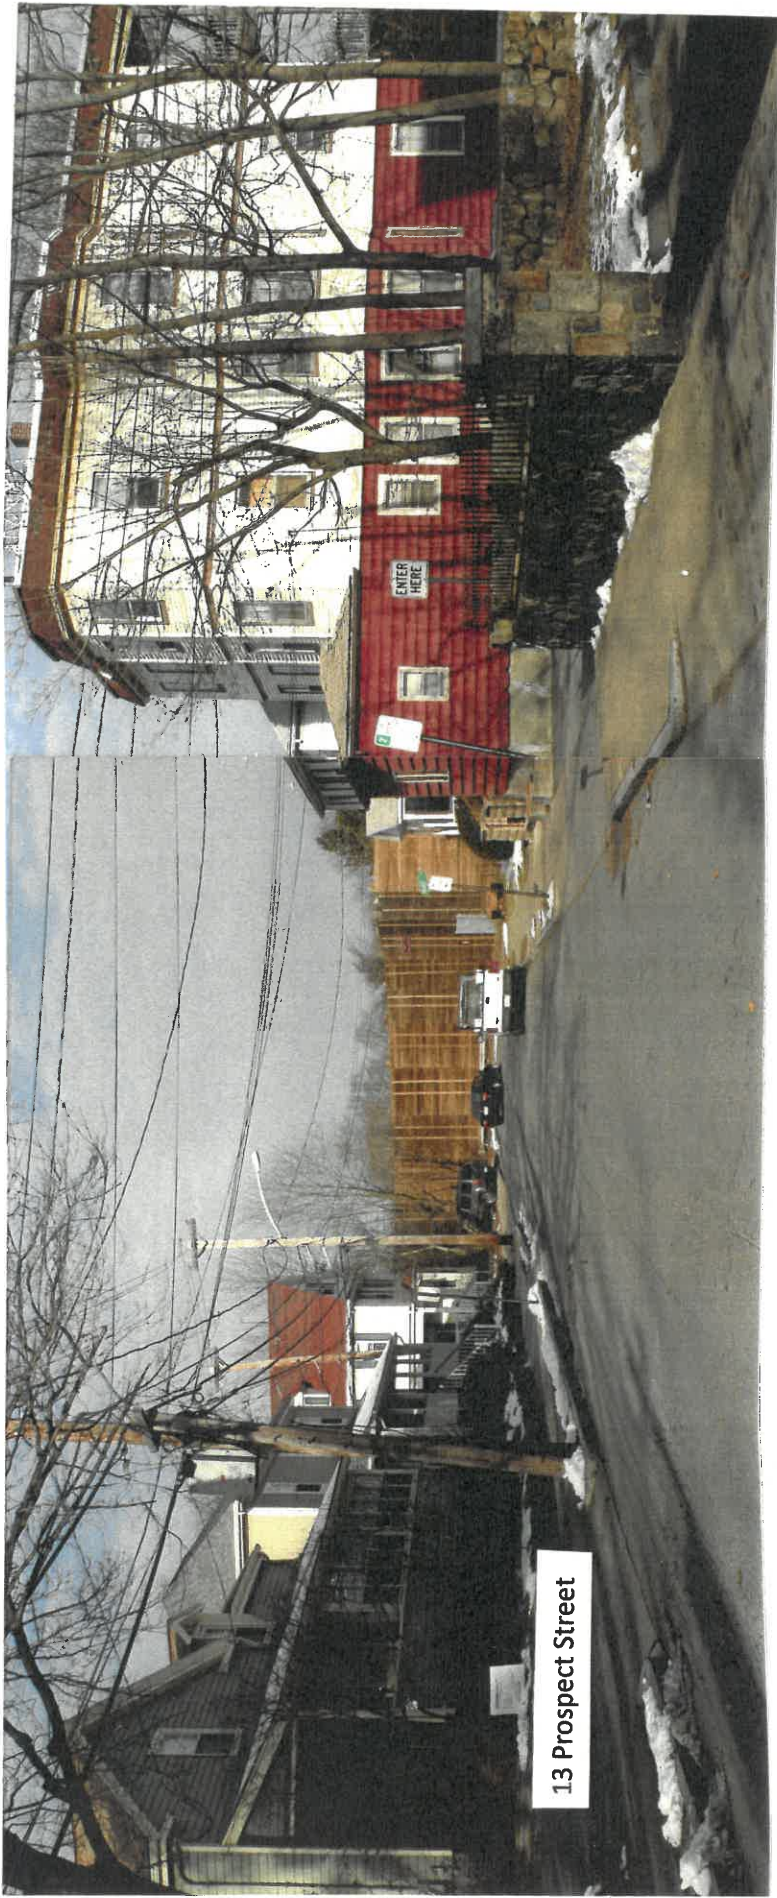

**MAP FOR REFERENCE ONLY
NOT A LEGAL DOCUMENT**

City of Newton, MA makes no claims and no warranties, expressed or implied, concerning the validity or accuracy of the GIS data presented on this map.

Geometry updated 11/09/2018
Data updated 11/14/2018

tabbles
1B
EXHIBIT

13 Prospect Street

13 Prospect Driveway

tabbles

EXHIBIT

1C

Old Outdoor Play Area to be Enclosed

EXHIBIT
1 E