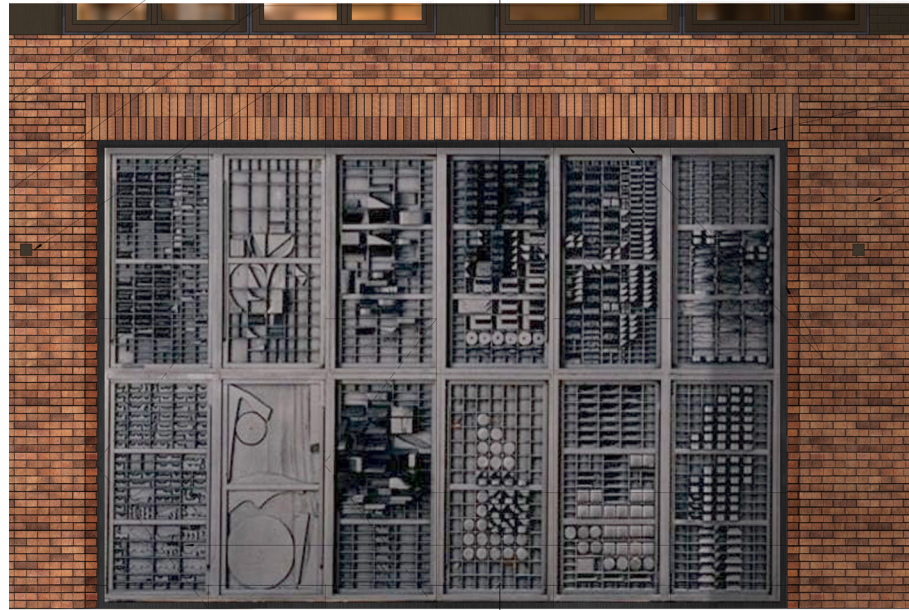

Northland Newton Development

Building 3

Transformer Vault

NEWTON, MA FEB 8TH 2021

NORTHLAND

streetsense.

OPT 1

PATTERNED PERFORATED
METAL PANELS
WITH PAINTED MURAL

NORTHLAND NEWTON DEVELOPMENT

BUILDING 3 TRANSFORMER VAULT

OPT 2

CUSTOM FABRICATED
LAYERED / TEXTURED
PERFORATED PANELS

NORTHLAND NEWTON DEVELOPMENT

BUILDING 3 TRANSFORMER VAULT

OPT 3

CUSTOM FABRICATED ART
WITH POTENTIAL INCLUSION
OF HISTORICAL RELICS

NORTHLAND NEWTON DEVELOPMENT

BUILDING 3 TRANSFORMER VAULT