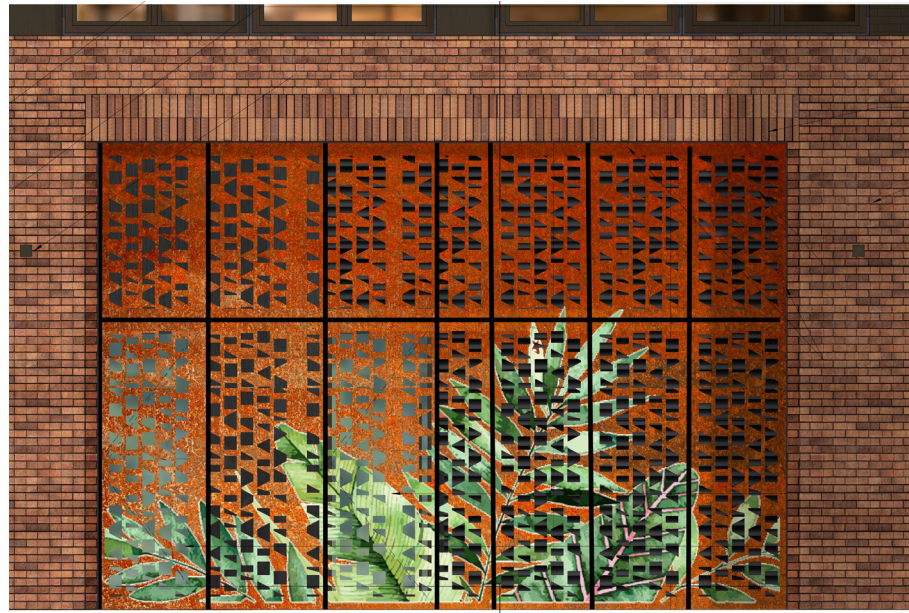

Northland Newton Development

Building 3

Transformer Vault

NEWTON, MA FEB 8TH 2021

NORTHLAND

streetsense.

OPT 1

PATTERNED PERFORATED
METAL PANELS
WITH PAINTED MURAL

NORTHLAND NEWTON DEVELOPMENT

BUILDING 3 TRANSFORMER VAULT

OPT 2

CUSTOM FABRICATED
LAYERED / TEXTURED
PERFORATED PANELS

NORTHLAND NEWTON DEVELOPMENT

BUILDING 3 TRANSFORMER VAULT

OPT 3

CUSTOM FABRICATED ART
WITH POTENTIAL INCLUSION
OF HISTORICAL RELICS

NORTHLAND NEWTON DEVELOPMENT

BUILDING 3 TRANSFORMER VAULT