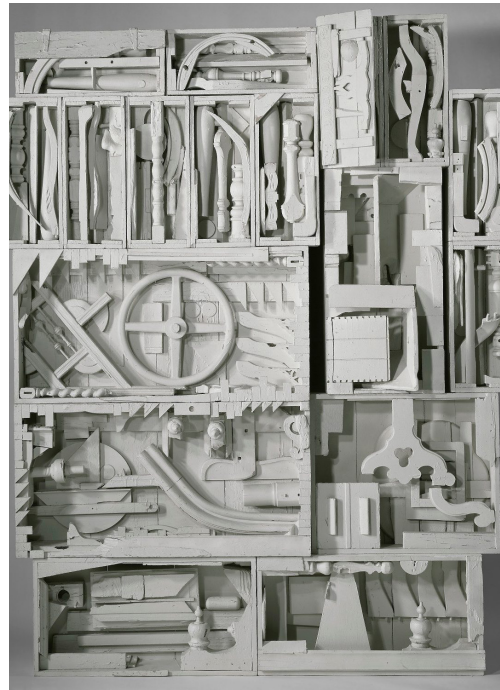

Northland Newton Development

Building 3

Transformer Vault

NEWTON, MA FEB 8TH 2021

NORTHLAND

streetsense.

OPT 1

PATTERNED PERFORATED
METAL PANELS
WITH PAINTED MURAL

NORTHLAND NEWTON DEVELOPMENT

BUILDING 3 TRANSFORMER VAULT

OPT 2

CUSTOM FABRICATED
LAYERED / TEXTURED
PERFORATED PANELS

NORTHLAND NEWTON DEVELOPMENT

BUILDING 3 TRANSFORMER VAULT

OPT 3

CUSTOM FABRICATED ART
WITH POTENTIAL INCLUSION
OF HISTORICAL RELICS

NORTHLAND NEWTON DEVELOPMENT

BUILDING 3 TRANSFORMER VAULT