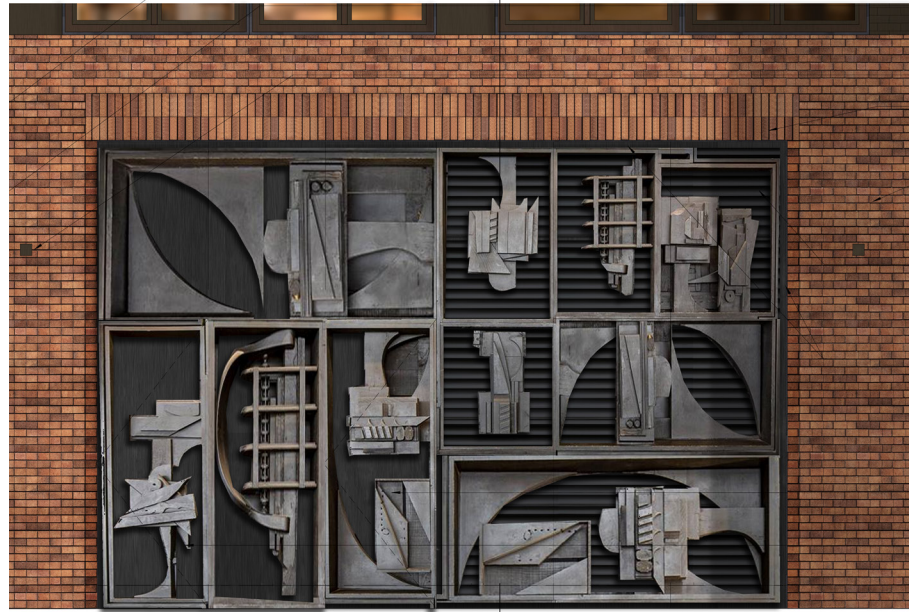

Northland Newton Development

Building 3

Transformer Vault

NEWTON, MA FEB 8TH 2021

NORTHLAND

streetsense.

OPT 1

PATTERNED PERFORATED
METAL PANELS
WITH PAINTED MURAL

NORTHLAND NEWTON DEVELOPMENT

BUILDING 3 TRANSFORMER VAULT

OPT 2

CUSTOM FABRICATED
LAYERED / TEXTURED
PERFORATED PANELS

NORTHLAND NEWTON DEVELOPMENT

BUILDING 3 TRANSFORMER VAULT

OPT 3

CUSTOM FABRICATED ART
WITH POTENTIAL INCLUSION
OF HISTORICAL RELICS