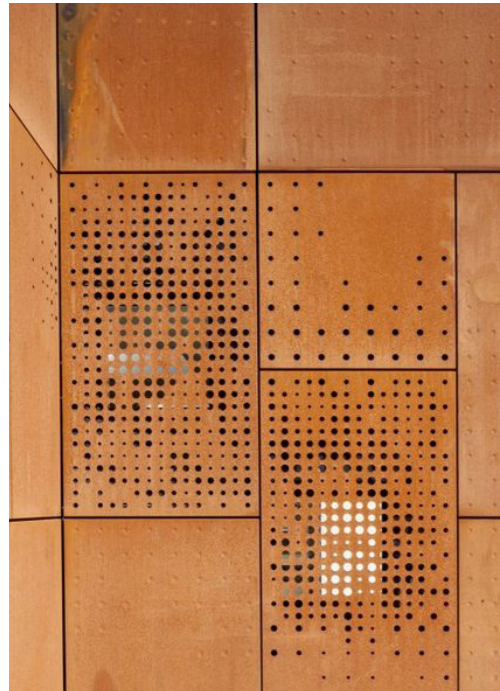

Northland Newton Development

Building 3

Transformer Vault

NEWTON, MA FEB 8TH 2021

NORTHLAND

streetsense.

OPT 1

PATTERNED PERFORATED
METAL PANELS
WITH PAINTED MURAL

NORTHLAND NEWTON DEVELOPMENT

BUILDING 3 TRANSFORMER VAULT

OPT 2

CUSTOM FABRICATED
LAYERED / TEXTURED
PERFORATED PANELS

NORTHLAND NEWTON DEVELOPMENT

BUILDING 3 TRANSFORMER VAULT

OPT 3

CUSTOM FABRICATED ART
WITH POTENTIAL INCLUSION
OF HISTORICAL RELICS