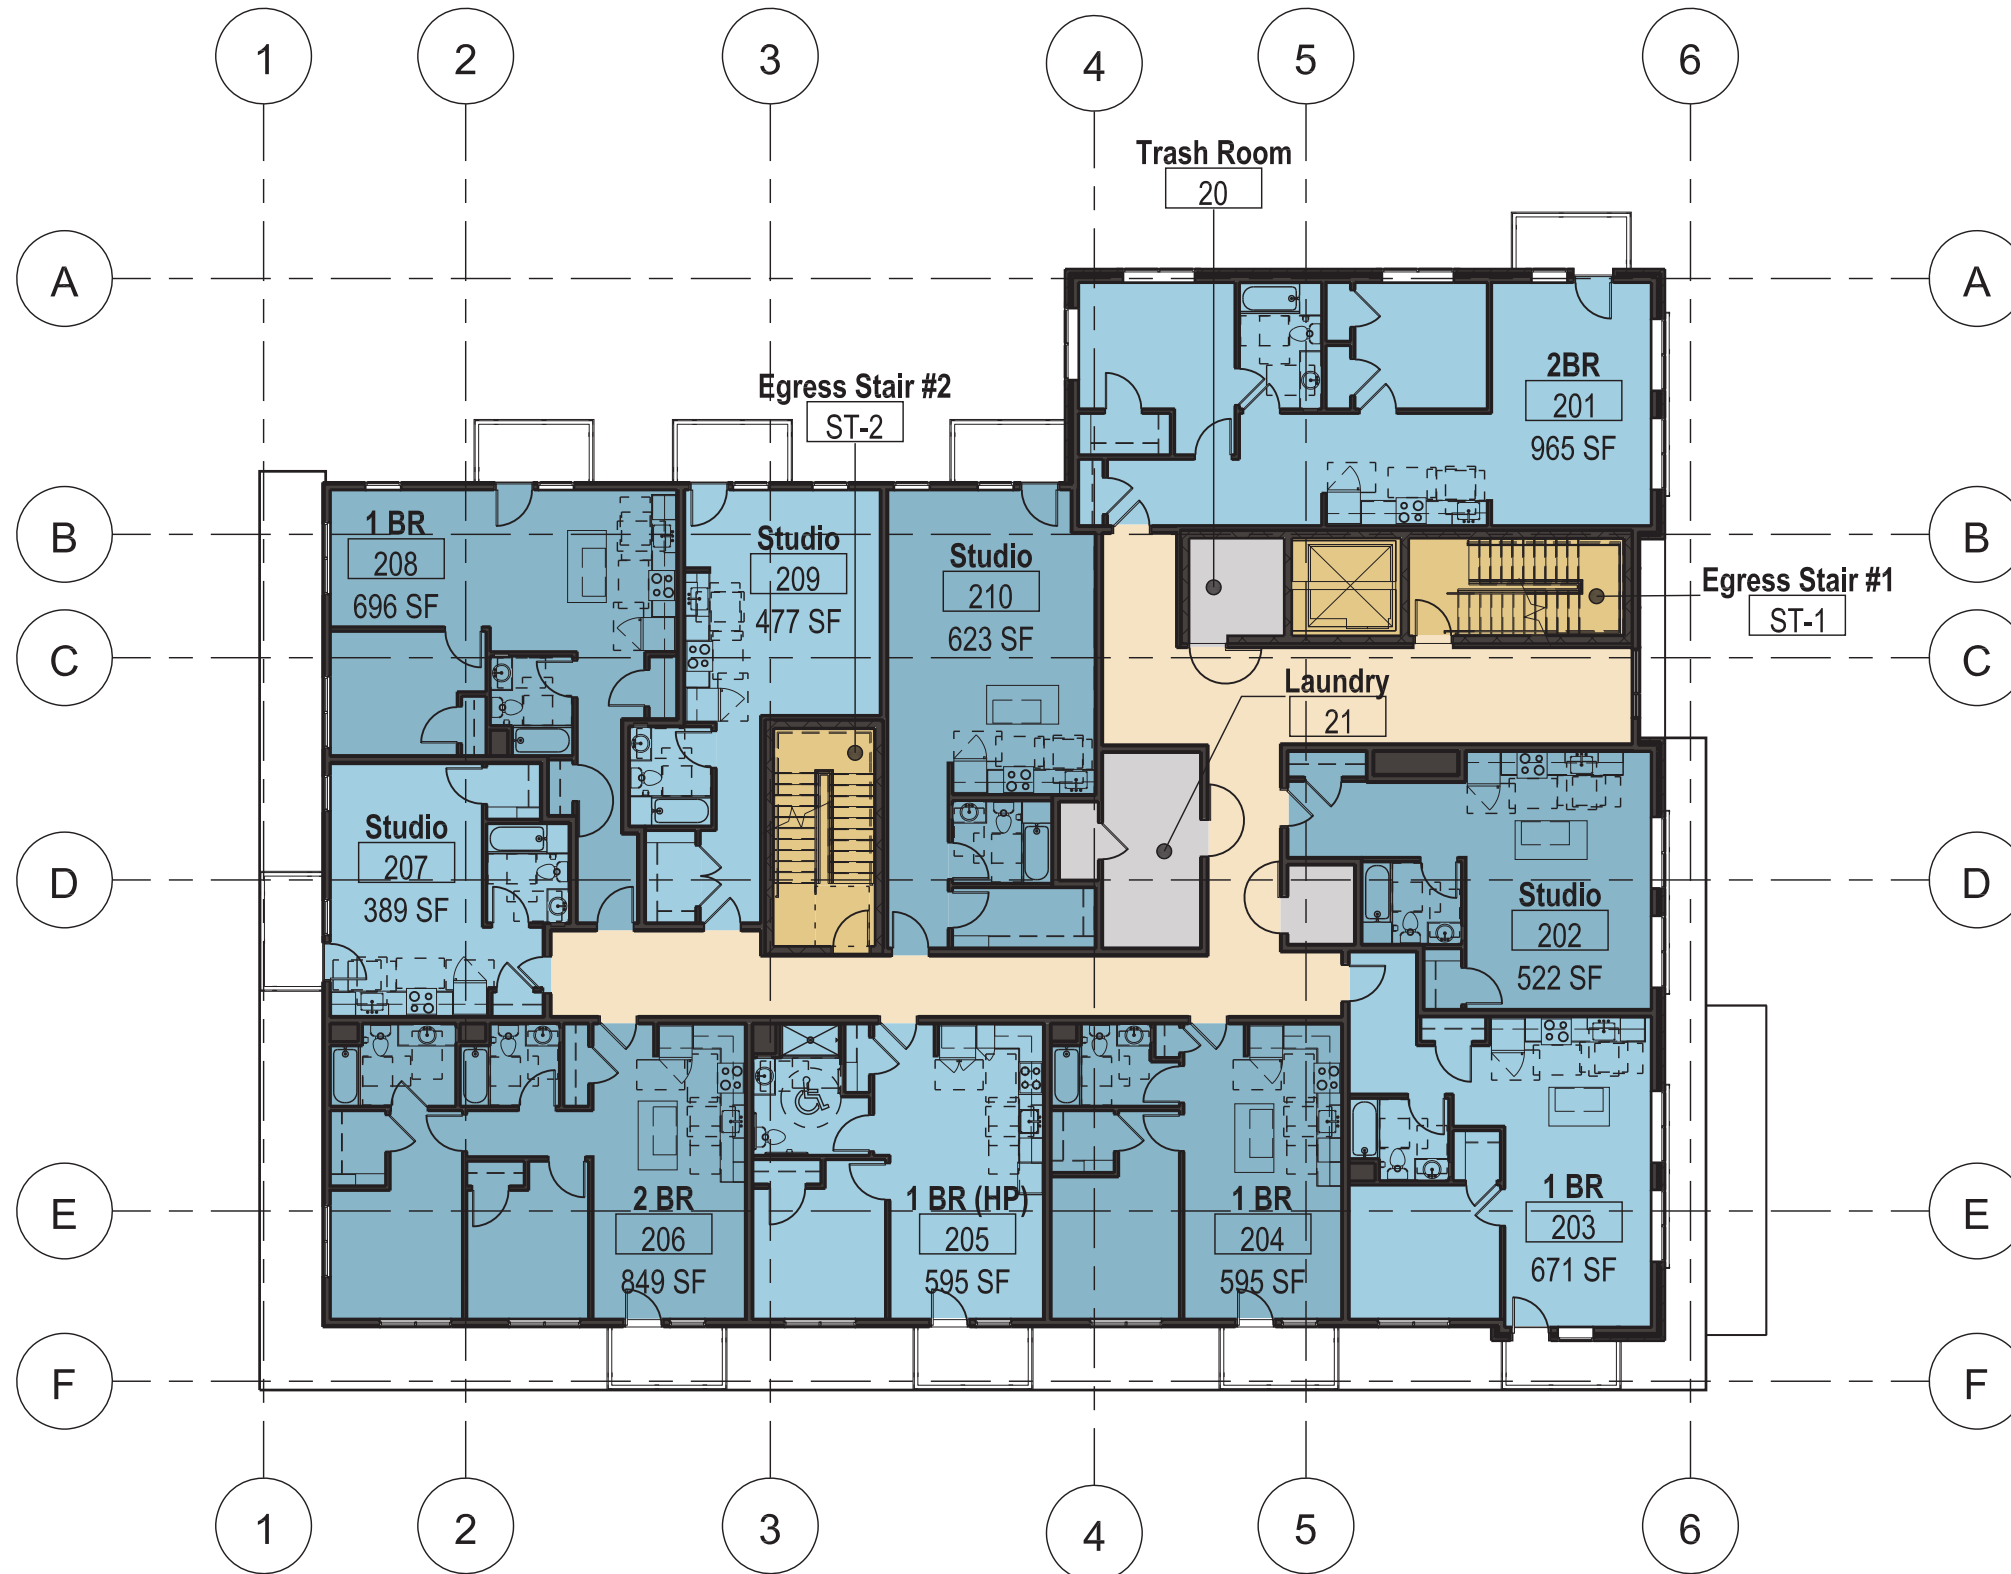

1149-1151 Walnut Street

Newton, MA | November 13, 2020 | 19100 | © The Architectural Team, Inc.

Site Plan

Parking Floor Plan

Basement Floor Plan

East Elevation

South Elevation

North Elevation

West Elevation

Walnut Street Elevation

East Elevation

1149-1151 Walnut Street

Newton, MA | November 13, 2020 | 19100 | © The Architectural Team, Inc.

Rendered Perspective from Walnut Street

C.  MALANIAN 
REALTY CO. INC.