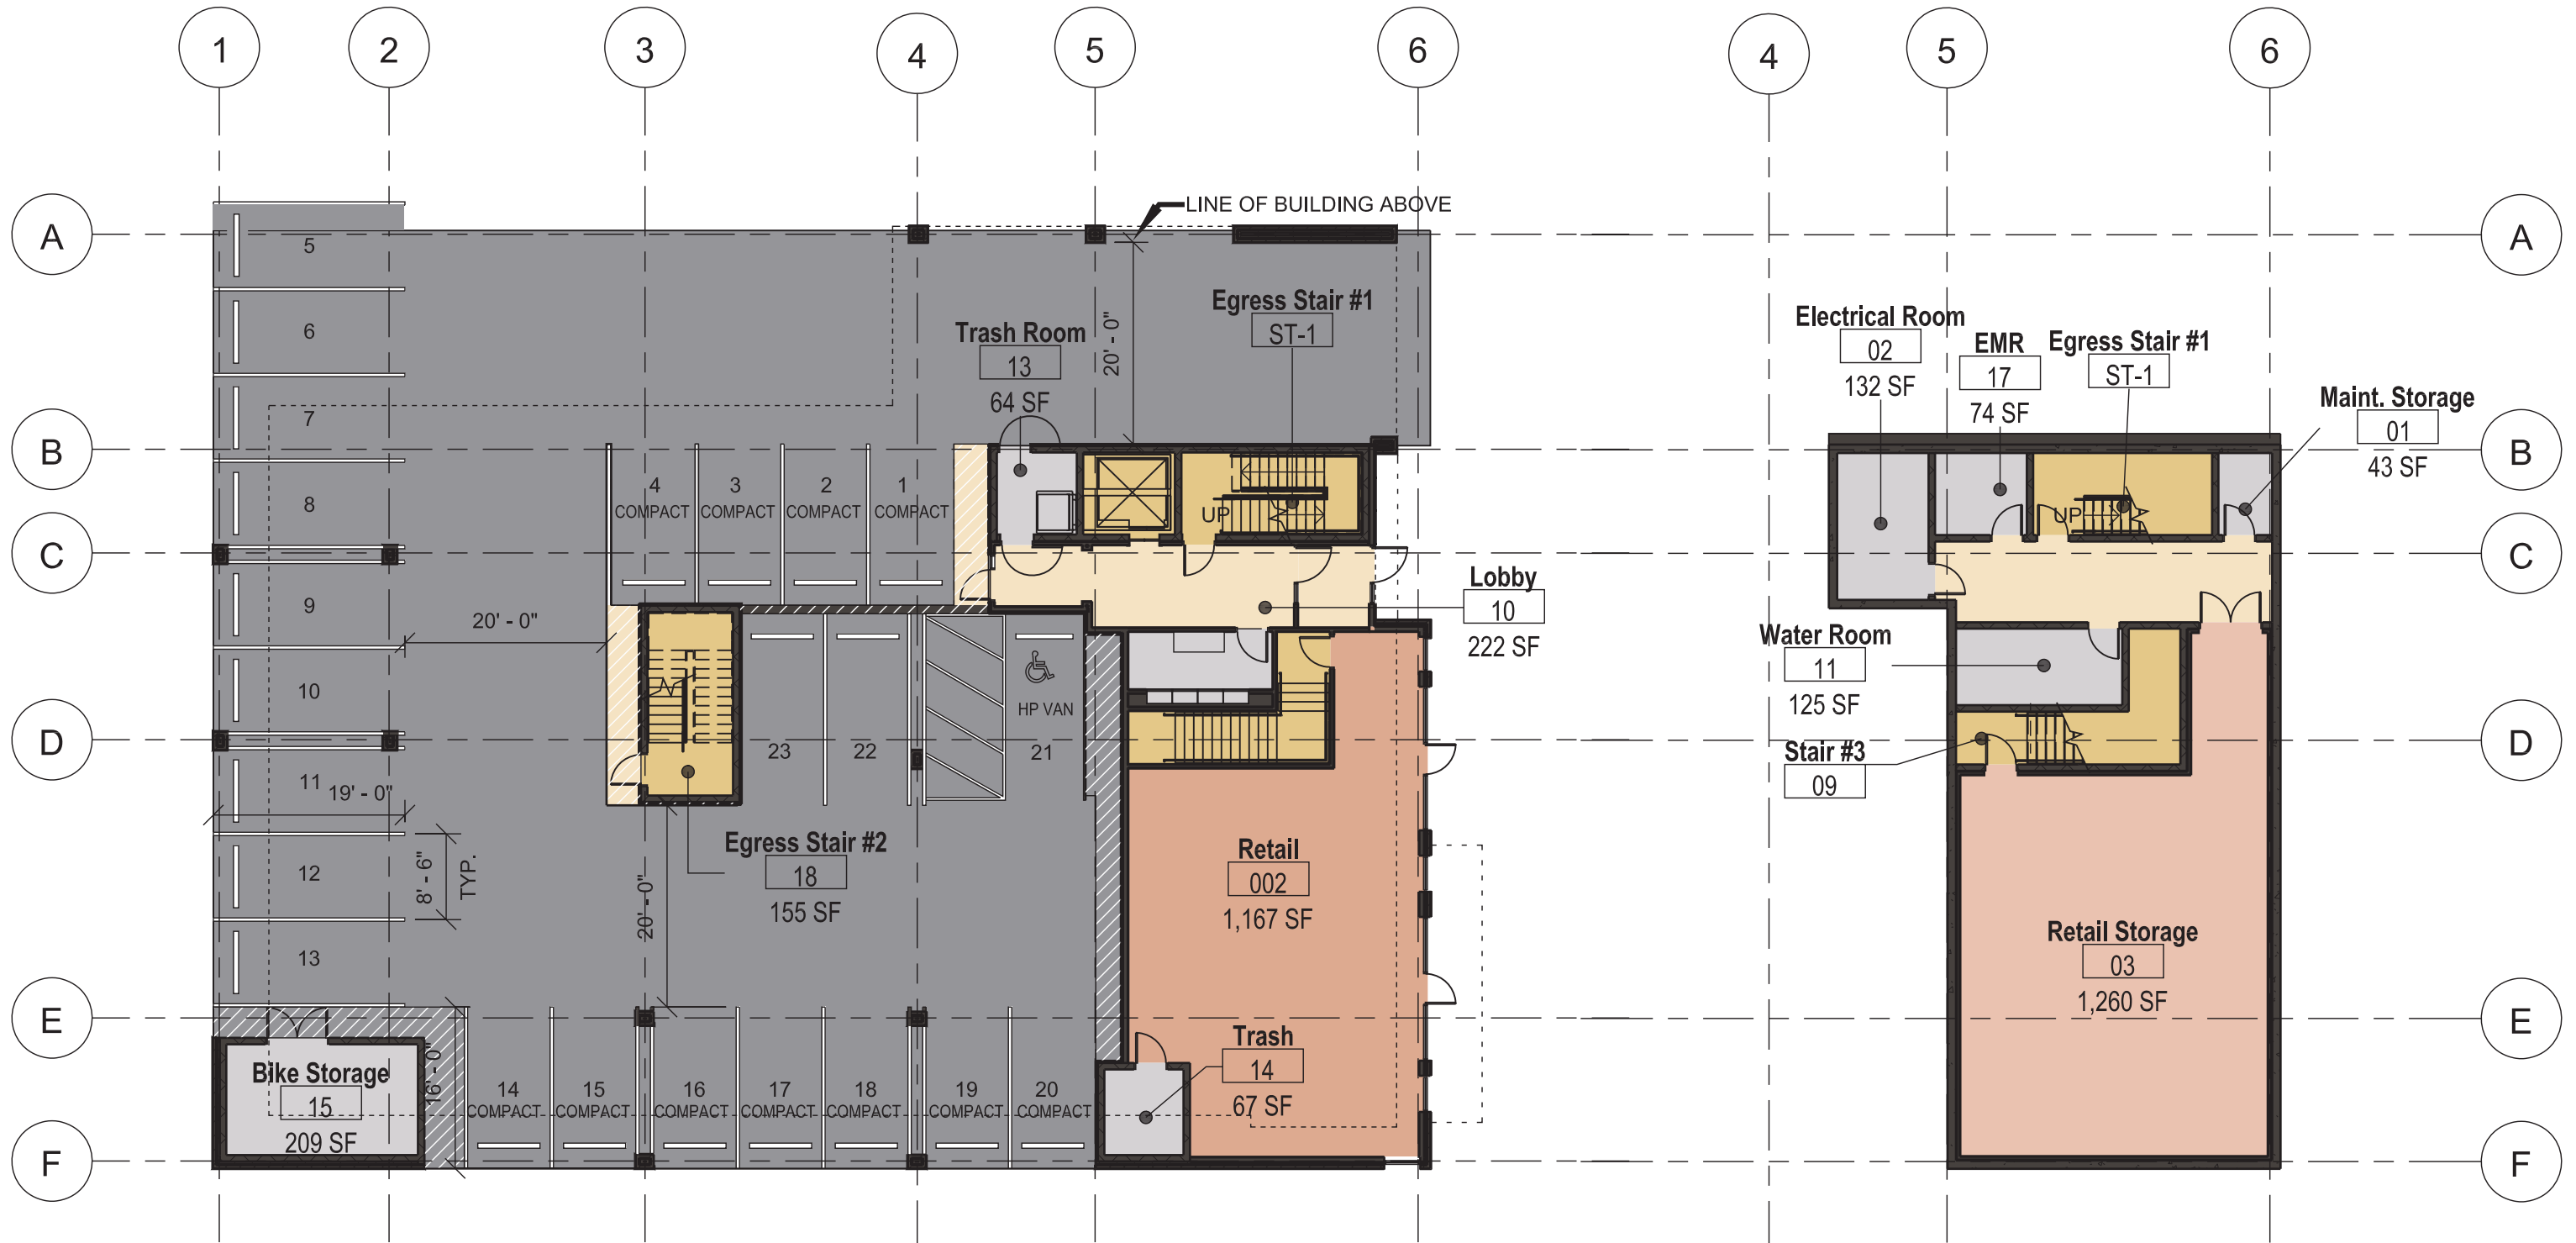

1149-1151 Walnut Street

Newton, MA | November 13, 2020 | 19100 | © The Architectural Team, Inc.

Site Plan

Parking Floor Plan

Basement Floor Plan

East Elevation

South Elevation

North Elevation

West Elevation

Walnut Street Elevation

East Elevation

1149-1151 Walnut Street

Newton, MA | November 13, 2020 | 19100 | © The Architectural Team, Inc.

Rendered Perspective from Walnut Street

C.  MALANIAN 
REALTY CO. INC.