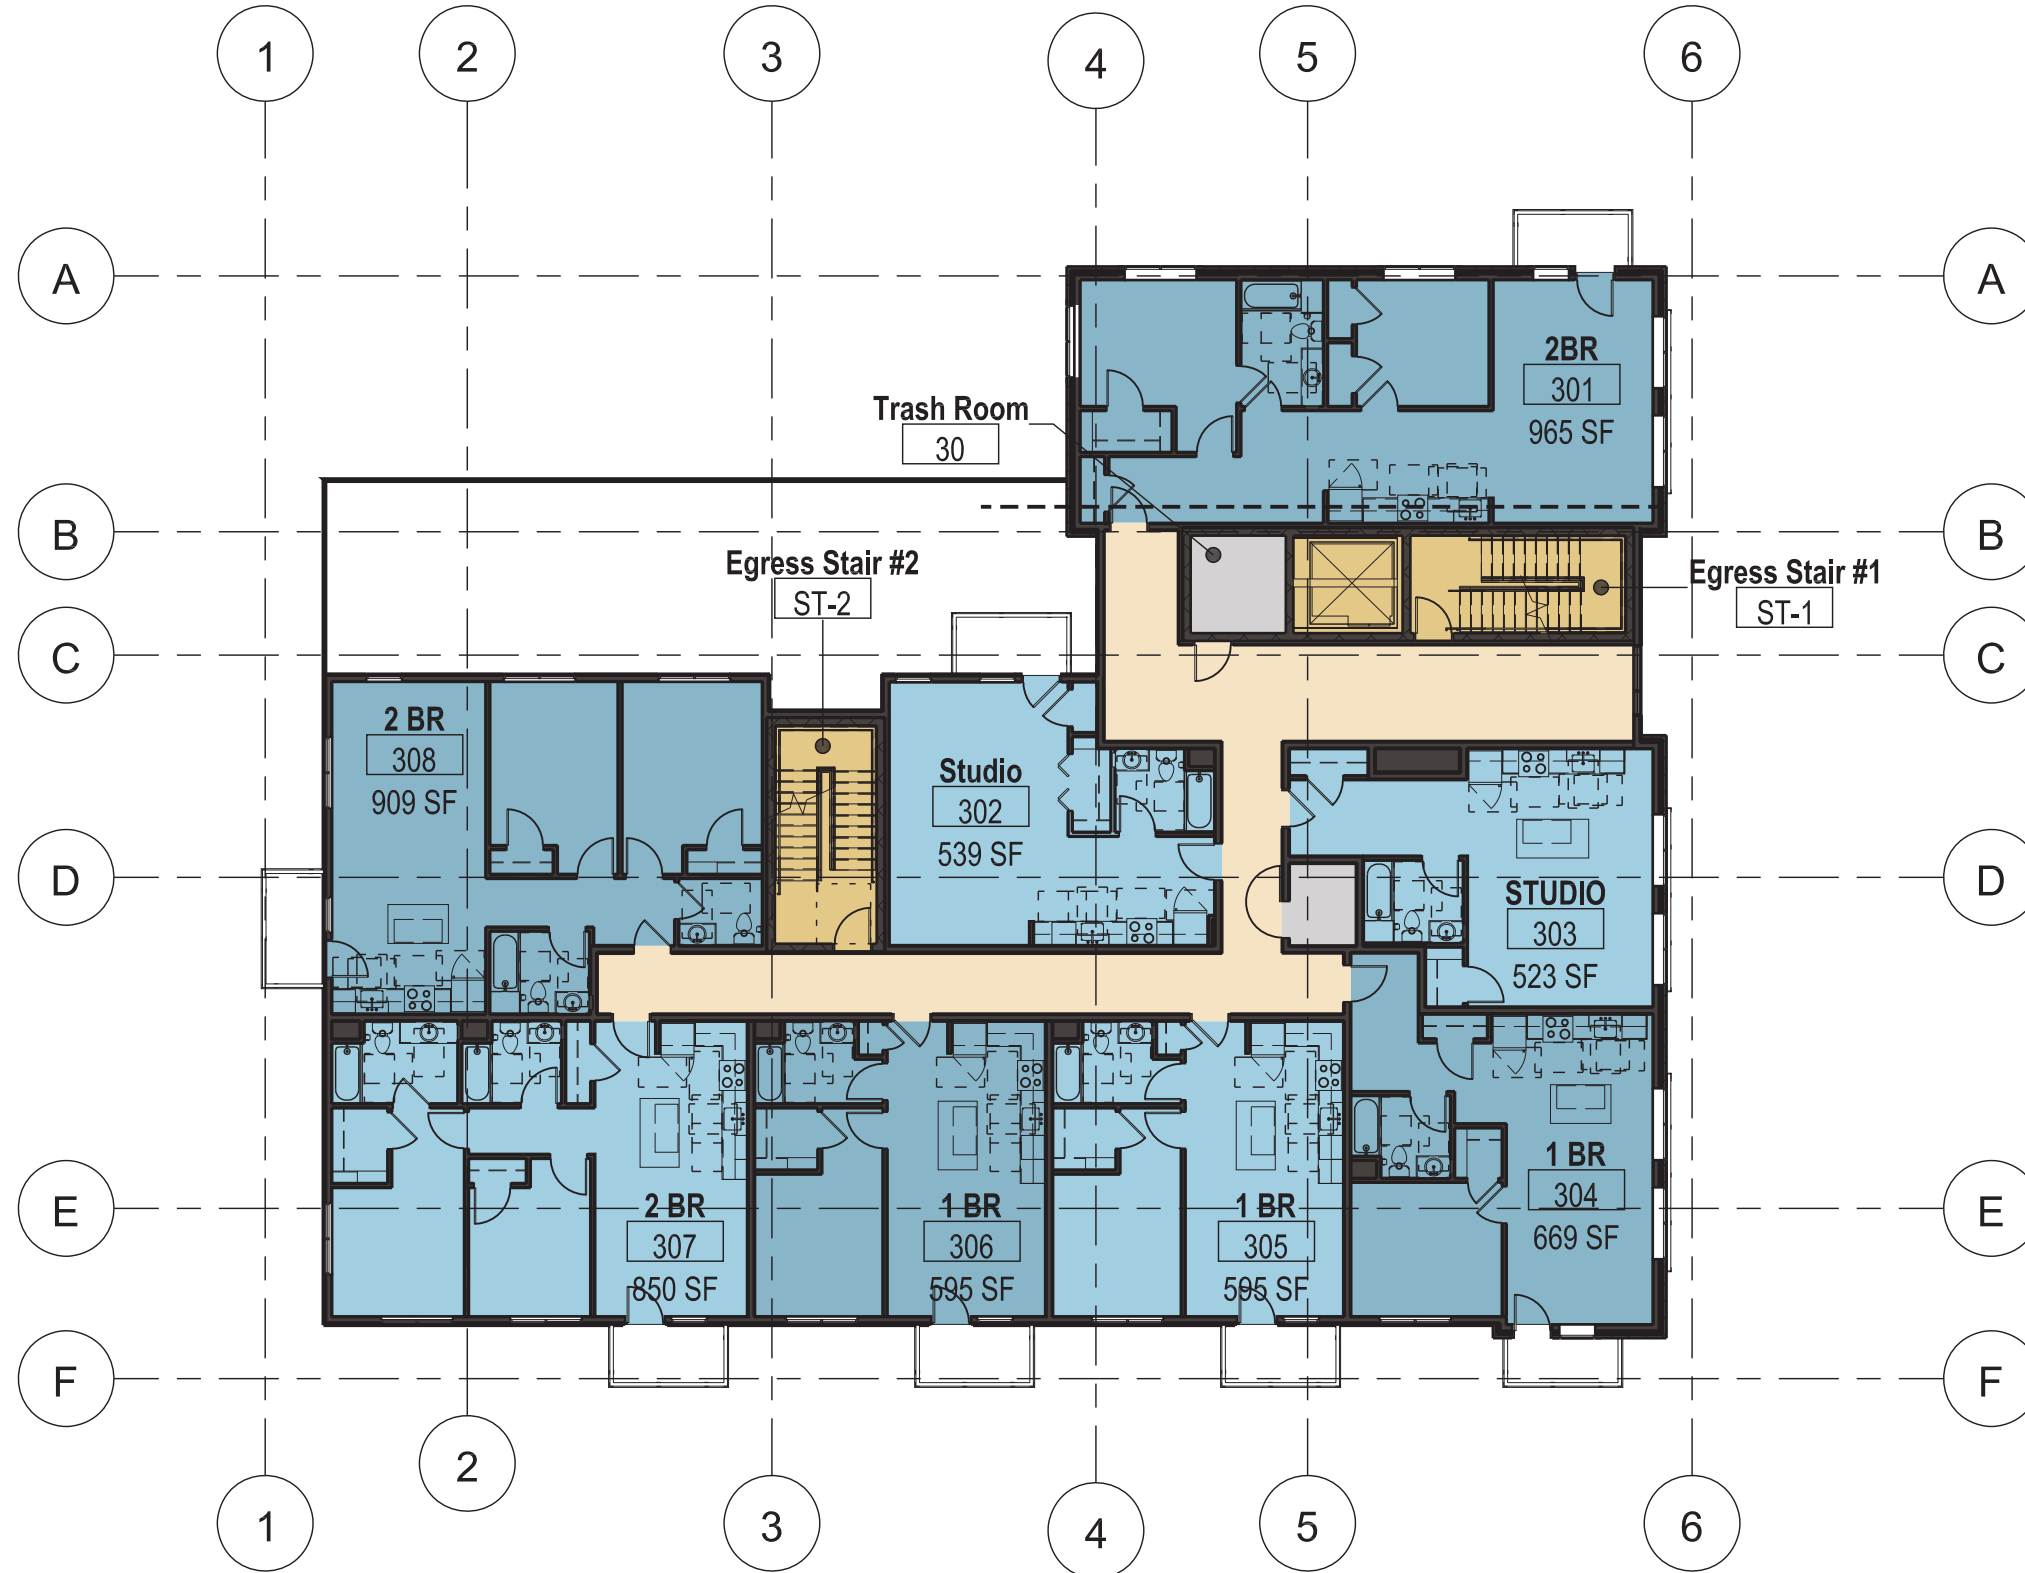

1149-1151 Walnut Street

Newton, MA | November 13, 2020 | 19100 | © The Architectural Team, Inc.

Site Plan

Parking Floor Plan

Basement Floor Plan

East Elevation

South Elevation

North Elevation

West Elevation

Walnut Street Elevation

East Elevation

1149-1151 Walnut Street

Newton, MA | November 13, 2020 | 19100 | © The Architectural Team, Inc.

Rendered Perspective from Walnut Street

C.  MALANIAN 
REALTY CO. INC.