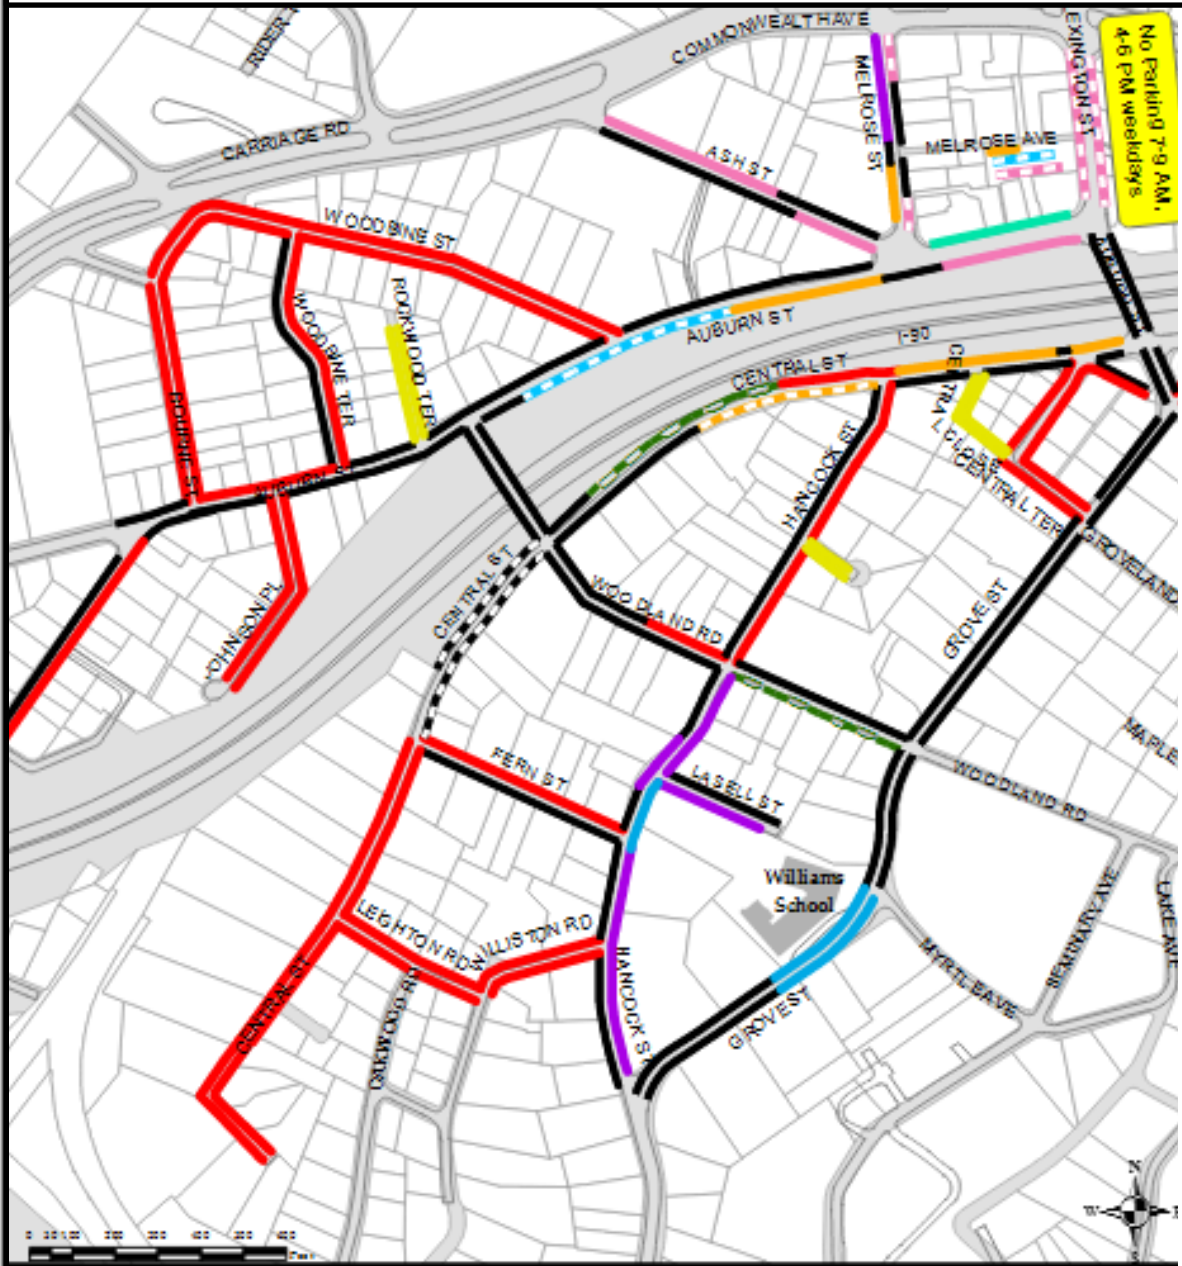

AUBURNDALE VILLAGE PARKING DISTRICT

Village Area (Lexington/Grove Streets and Westerly)

LEGEND

- No Parking Any Time (Black)*
- - - No Parking M-F (Dashed Green)
(No Parking M-F, 9-6 on Central St)
- - - 15 Minute Parking (Dashed Orange)
- 1-Hour Limit, all times (Green)
- 2-Hour Limit, all times (Pink)
- - - 2-Hour *METER* (Dashed Pink)
- - - 12-Hour *METER* (Dashed Blue)
- 2-Hour Limit, M-F, 9-5, Except by Auburndale Permit (RED)
- 2-Hour Limit, M-F, 9-5, Except by Auburndale Permit, with some non-Resident permits available (Purple)**
- Auburndale Business Permit Parking Only M-F, 9-5 (Orange)**
- - - No Parking 7-9AM and 4-6PM, all days (Dashed black)
- Blue Zone (Blue)
- Private Way (Yellow)

*Residents living in areas within the Village Parking District which do not allow parking on either side of a street may receive permits & visitor passes to park on a nearby street.

**Business and non-residents are not eligible to receive visitor passes.

Map date: July 5, 2018