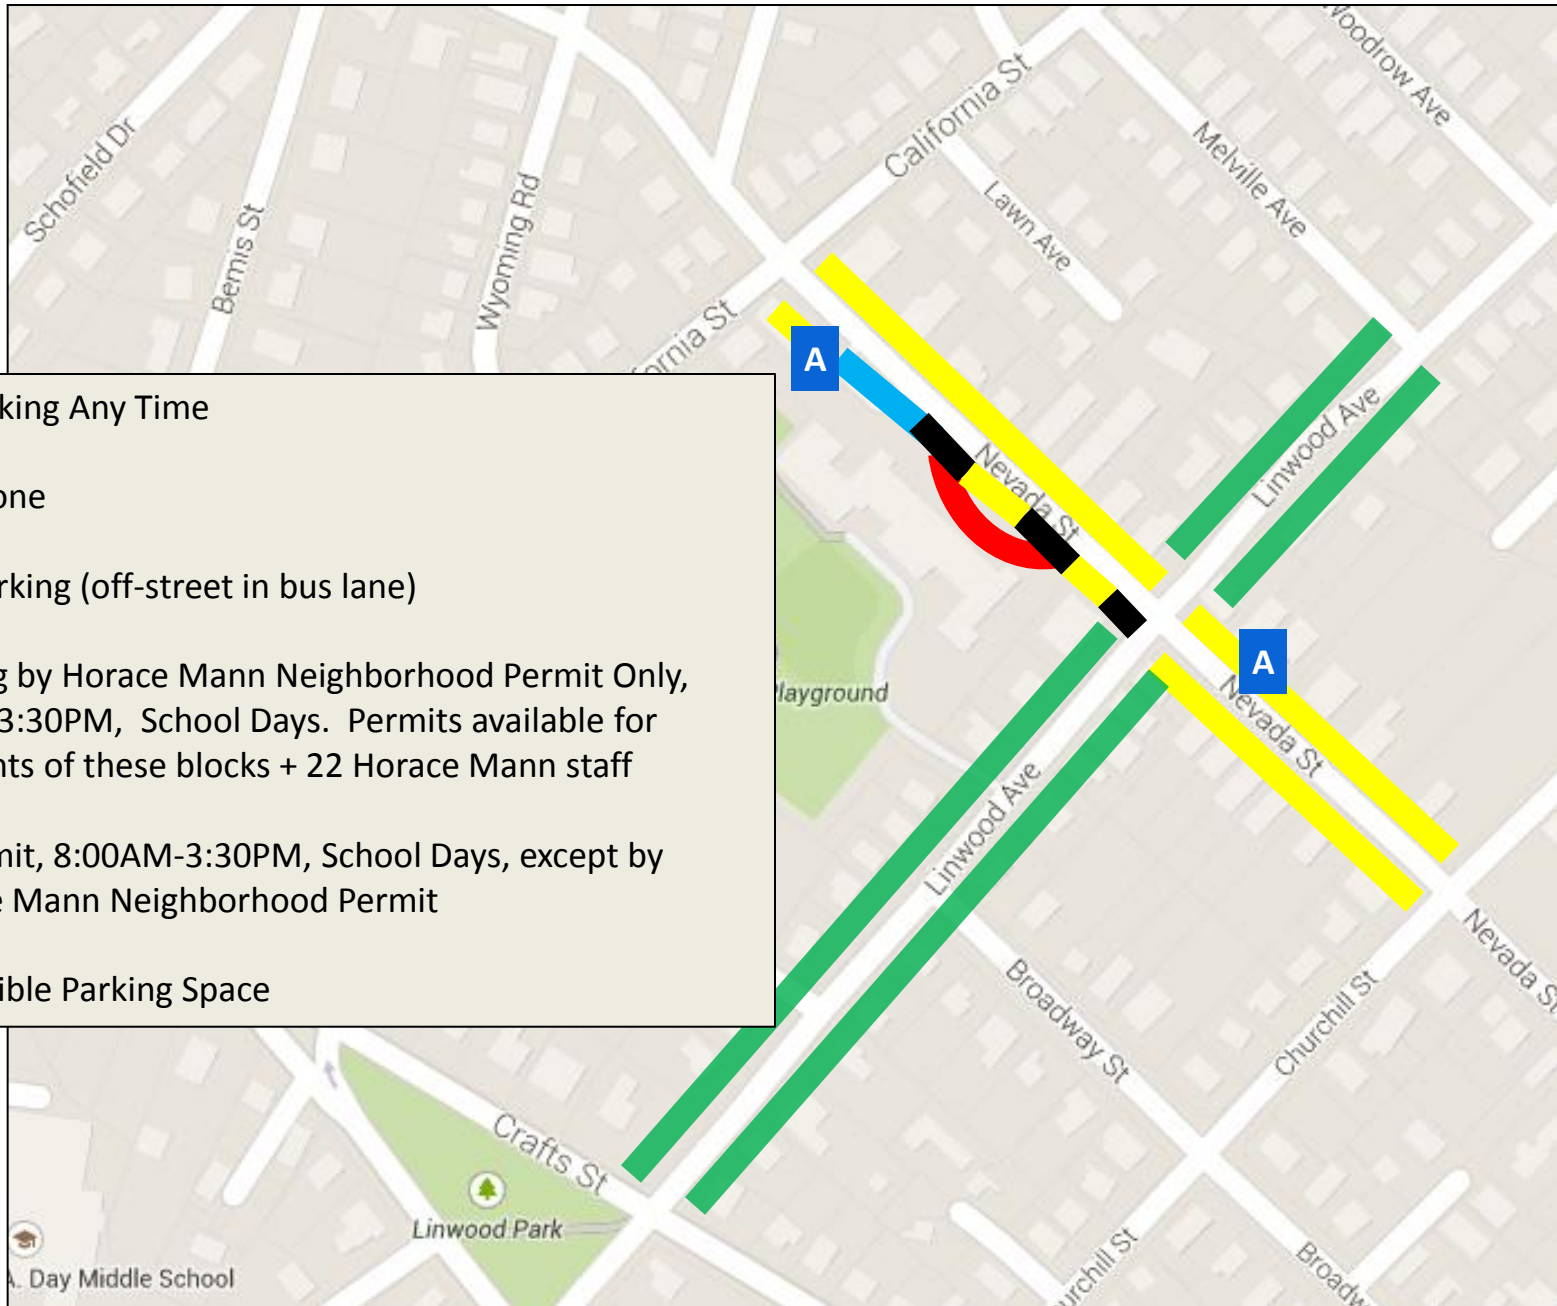

Horace Mann Neighborhood Parking District

No Parking Any Time

Blue Zone

Bus Parking (off-street in bus lane)

Parking by Horace Mann Neighborhood Permit Only, 8AM - 3:30PM, School Days. Permits available for residents of these blocks + 22 Horace Mann staff

2-hr limit, 8:00AM-3:30PM, School Days, except by Horace Mann Neighborhood Permit

A Accessible Parking Space

A. Day Middle School