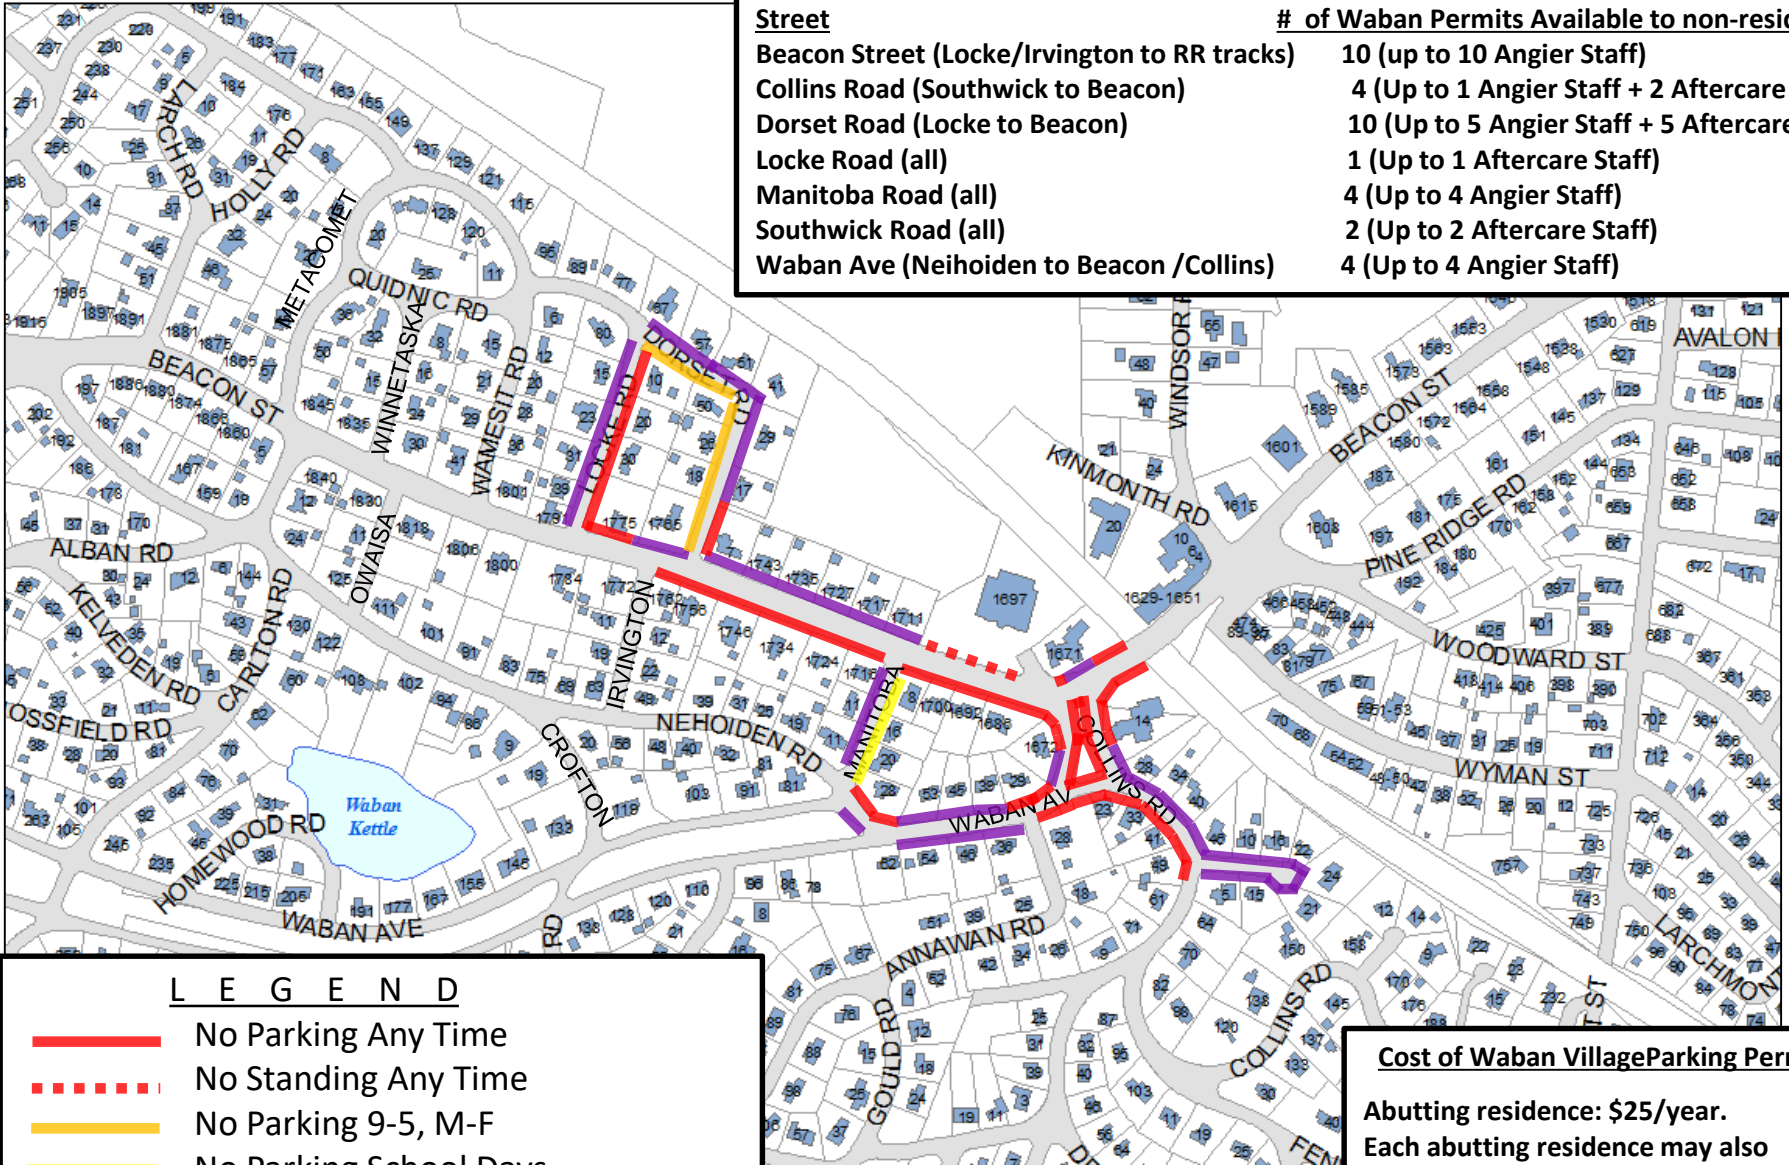

# Waban Village Parking District

## STREETS INCLUDED IN THE WABAN VILLAGE PARKING DISTRICT:

Street	# of Waban Permits Available to non-residents
Beacon Street (Locke/Irvington to RR tracks)	10 (up to 10 Angier Staff)
Collins Road (Southwick to Beacon)	4 (Up to 1 Angier Staff + 2 Aftercare Staff)
Dorset Road (Locke to Beacon)	10 (Up to 5 Angier Staff + 5 Aftercare staff)
Locke Road (all)	1 (Up to 1 Aftercare Staff)
Manitoba Road (all)	4 (Up to 4 Angier Staff)
Southwick Road (all)	2 (Up to 2 Aftercare Staff)
Waban Ave (Neihoiden to Beacon /Collins)	4 (Up to 4 Angier Staff)

### LEGEND

- No Parking Any Time
- - - - - No Standing Any Time
- No Parking 9-5, M-F
- No Parking School Days
- 2 Hr Limit 9-5 M-F, except by permit