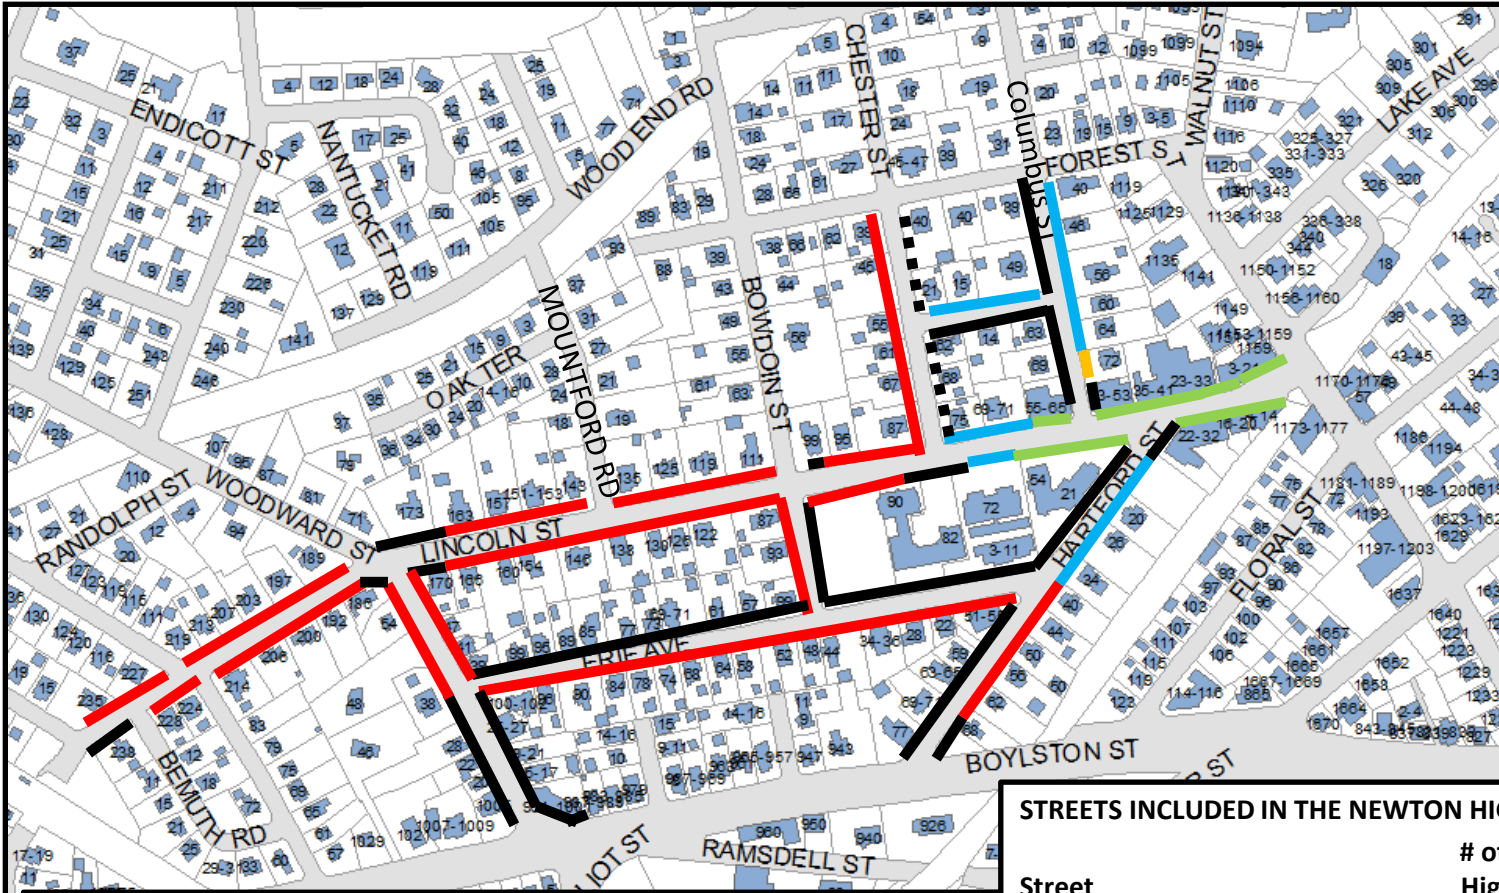

Newton Highlands Parking District

Cost of Newton Highland Parking Permits

Abutting residence:
\$25/year. Each abutting residence may receive up to two free visitor placards.

Employee of a business located within the District:
\$200/year.

LEGEND

- No Parking Any Time (Black)
- - -** No Parking Except Sunday & Holiday (Black Dashed)
- 1-hr limit, 8am-6pm, except by Newton Highlands Permit
- 2-hr limit, 8am-6pm except by Newton Highlands Permit
- Loading Zone 1pm-6pm
- 2-hour metered parking Mon-Sat, 8AM-6PM

Map date: February 13, 2020

STREETS INCLUDED IN THE NEWTON HIGHLANDS PARKING DISTRICT:

<u>Street</u>	<u># of Nonresident Newton Highlands Permits Available</u>
Bowdoin (Lincoln to Erie)	1
Chester (Forest to Lincoln)	1
Columbus (Forest to Lincoln)	1
Erie (E of Bowdoin)	1
Erie (W of Bowdoin)	2
Hartford	2
Lincoln (E of Bowdoin)	4
Lincoln (Bowdoin to Woodward)	12
Lincoln (W of Woodward)	6
Standish	1
Woodward (Lincoln to Rt 9)	1