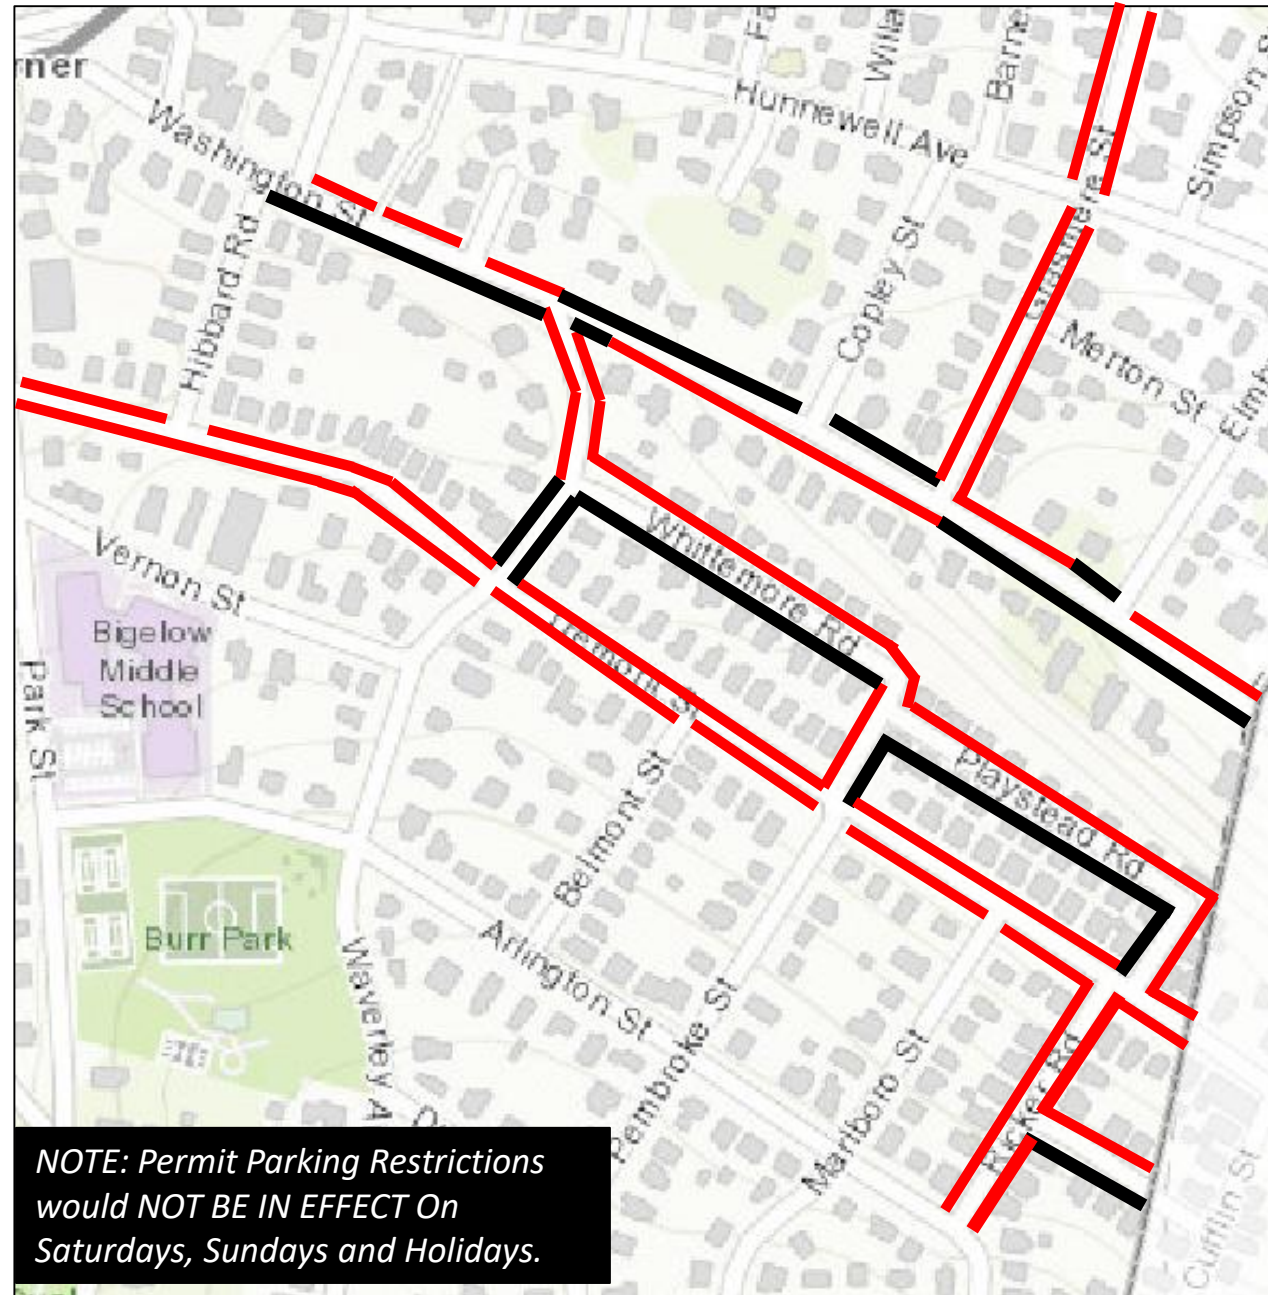

Newton Corner Parking District

NOTE: Permit Parking Restrictions would NOT BE IN EFFECT On Saturdays, Sundays and Holidays.

Streets included in the Newton Corner Parking District:

<u>Street</u>	<u>Potential # of Non-resident Newton Corner Parking Permits</u>
<i>Grasmere Street</i>	- - - - 4
<i>Playstead Road</i>	- - - - 2
<i>Ricker Road</i>	- - - - - 2
<i>Ricker Terrace</i>	- - - - - 1
<i>Tremont Street</i>	- - - - - 8
<i>Washington St (part)</i>	- - 4
<i>Waverley Ave (part)</i>	- - 1
<i>Whittemore Road</i>	- - - 0

Cost of Newton Corner Parking Permits

Abutting residence: \$25/year.
 Each abutting residence may receive up to two free visitor placards.

Non-Residents: \$TBD.

LEGEND

- No Parking Any Time (Black)
- 2-hr limit, 8am-6pm except Saturdays, Sundays and Holidays or by Newton Corner Permit (Red)

Map date: December 3, 2020