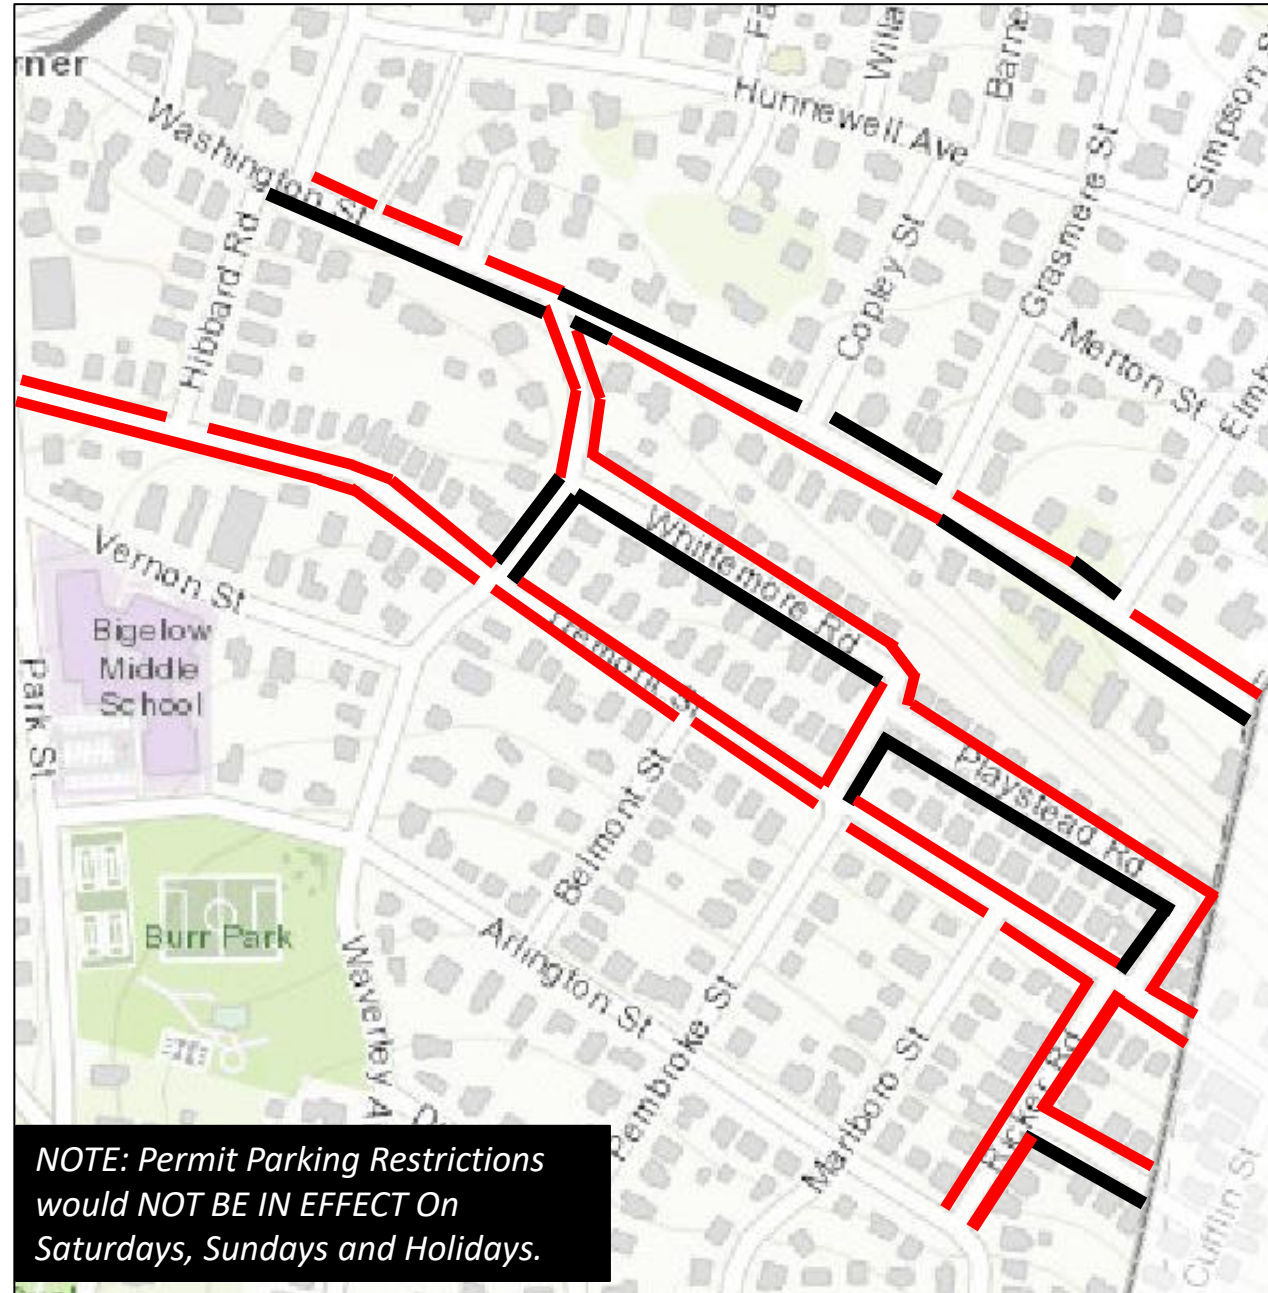

Newton Corner Parking District

NOTE: Permit Parking Restrictions would NOT BE IN EFFECT On Saturdays, Sundays and Holidays.

Streets included in the Newton Corner Parking District:

<u>Street</u>	<u>Potential # of Non-resident Newton Corner Parking Permits</u>
<i>Playstead Road</i>	- - - - 2
<i>Ricker Road</i>	- - - - - 2
<i>Ricker Terrace</i>	- - - - - 1
<i>Tremont Street</i>	- - - - - 8
<i>Washington St (part)</i>	- - 4
<i>Waverley Ave (part)</i>	- - 1
<i>Whittemore Road</i>	- - - 0

Cost of Newton Corner Parking Permits

Abutting residence: \$25/year.
 Each abutting residence may receive up to two free visitor placards.
 Non-Residents: \$TBD.

LEGEND

- No Parking Any Time (Black)
- 2-hr limit, 8am-6pm except Saturdays, Sundays and Holidays or by Newton Corner Permit (Red)

Map date: March 4, 2021