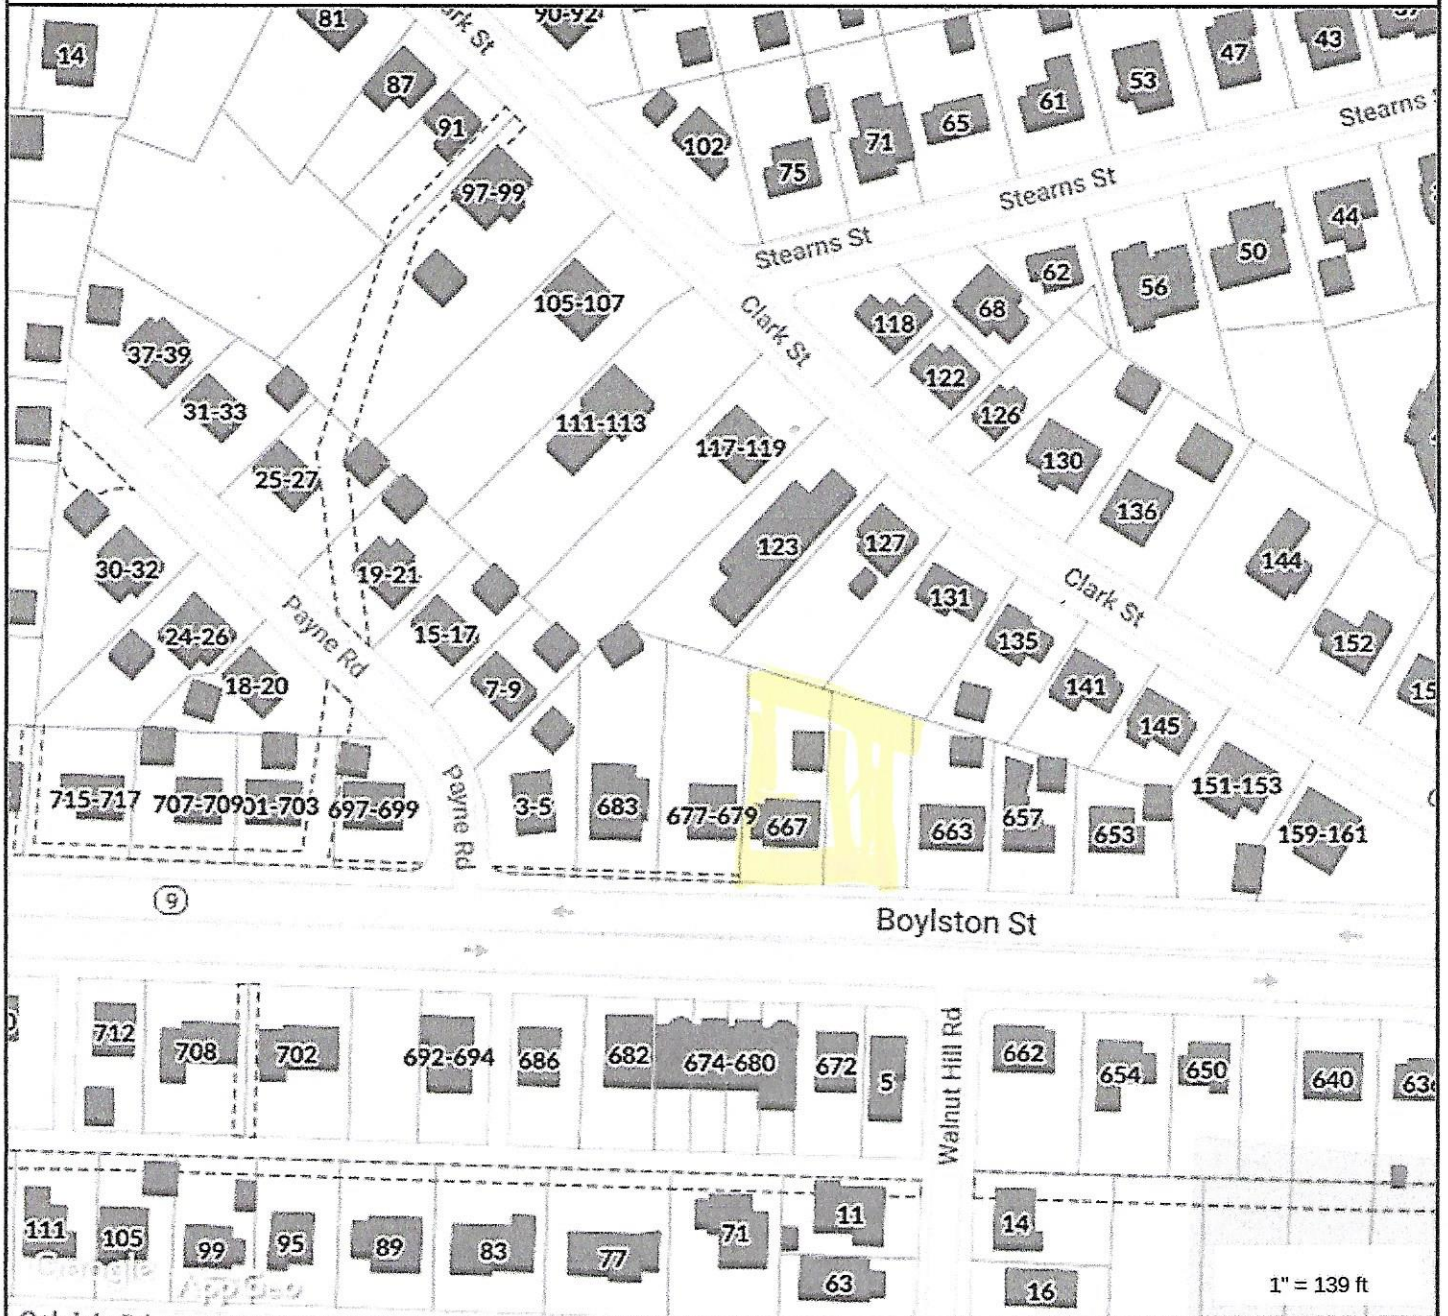

### 667 Boylston St Area Map

MAP FOR REFERENCE ONLY  
NOT A LEGAL DOCUMENT

City of Newton, MA makes no claims and no warranties, expressed or implied, concerning the validity or accuracy of the GIS data presented on this map.

Geometry updated 11/09/2018  
Data updated 11/14/2018