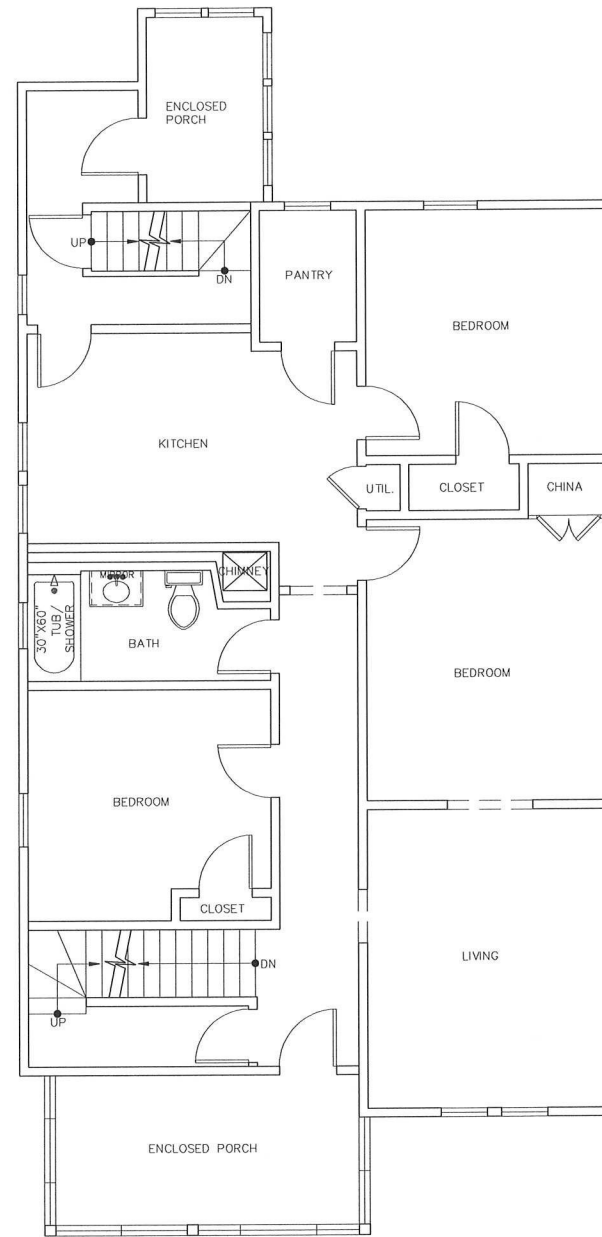

EXISTING FRONT ELEVATION  
SCALE 1/4"=1'-0"

EXISTING RIGHT SIDE ELEVATION  
SCALE 1/4"=1'-0"

EXISTING LEFT SIDE ELEVATION  
SCALE 1/4"=1'-0"

EXISTING REAR ELEVATION  
SCALE 1/4"=1'-0"

691 MAIN STREET WALTHAM, MA  
(781) 647-5831  
74-76 CUMMINGS RD  
NEWTON, MA  
1-30-2019

EXISTING FIRST FLOOR PLAN  
SCALE 1/4"=1'-0"

EXISTING FIRST FLOOR PLAN  
SCALE 1/4"=1'-0"

EXISTING SECOND FLOOR PLAN  
SCALE 1/4"=1'-0"

EXISTING SECOND FLOOR PLAN  
SCALE 1/4"=1'-0"