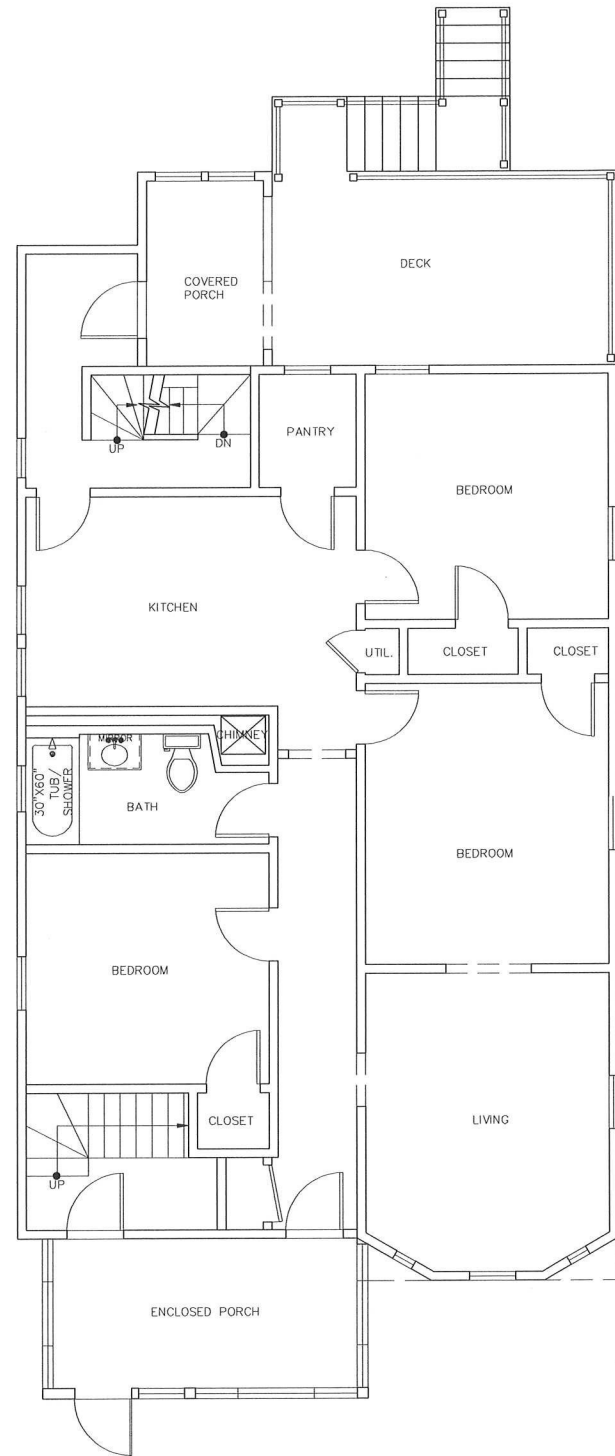

EXISTING FRONT ELEVATION  
SCALE 1/4"=1'-0"

EXISTING RIGHT SIDE ELEVATION  
SCALE 1/4"=1'-0"

EXISTING LEFT SIDE ELEVATION  
SCALE 1/4"=1'-0"

EXISTING REAR ELEVATION  
SCALE 1/4"=1'-0"

691 MAIN STREET WALTHAM, MA  
(781) 647-5831  
74-76 CUMMINGS RD  
NEWTON, MA  
1-30-2019

EXISTING FIRST FLOOR PLAN  
SCALE 1/4"=1'-0"

EXISTING FIRST FLOOR PLAN  
SCALE 1/4"=1'-0"

EXISTING SECOND FLOOR PLAN  
SCALE 1/4"=1'-0"

EXISTING SECOND FLOOR PLAN  
SCALE 1/4"=1'-0"