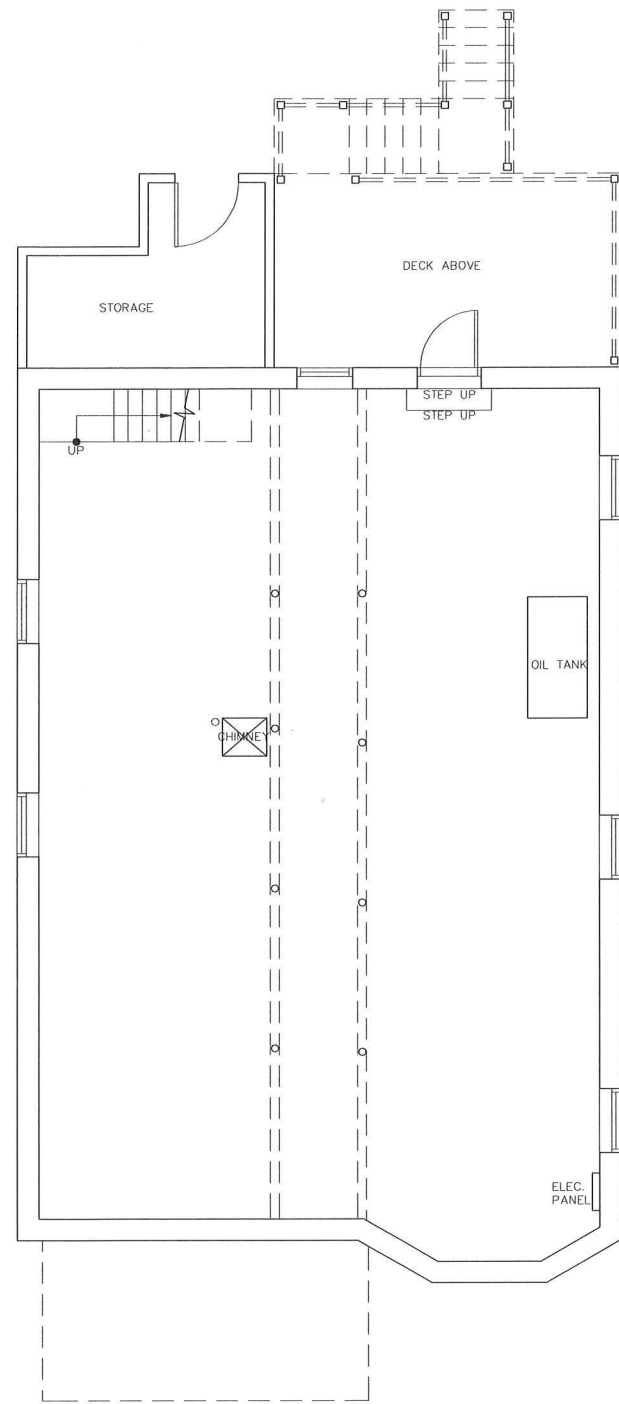

EXISTING FRONT ELEVATION  
SCALE 1/4"=1'-0"

EXISTING RIGHT SIDE ELEVATION  
SCALE 1/4"=1'-0"

EXISTING LEFT SIDE ELEVATION  
SCALE 1/4"=1'-0"

EXISTING REAR ELEVATION  
SCALE 1/4"=1'-0"

691 MAIN STREET WALTHAM, MA  
(781) 647-5831  
74-76 CUMMINGS RD  
NEWTON, MA  
1-30-2019

EXISTING FIRST FLOOR PLAN  
SCALE 1/4"=1'-0"

EXISTING FIRST FLOOR PLAN  
SCALE 1/4"=1'-0"

EXISTING SECOND FLOOR PLAN  
SCALE 1/4"=1'-0"

EXISTING SECOND FLOOR PLAN  
SCALE 1/4"=1'-0"