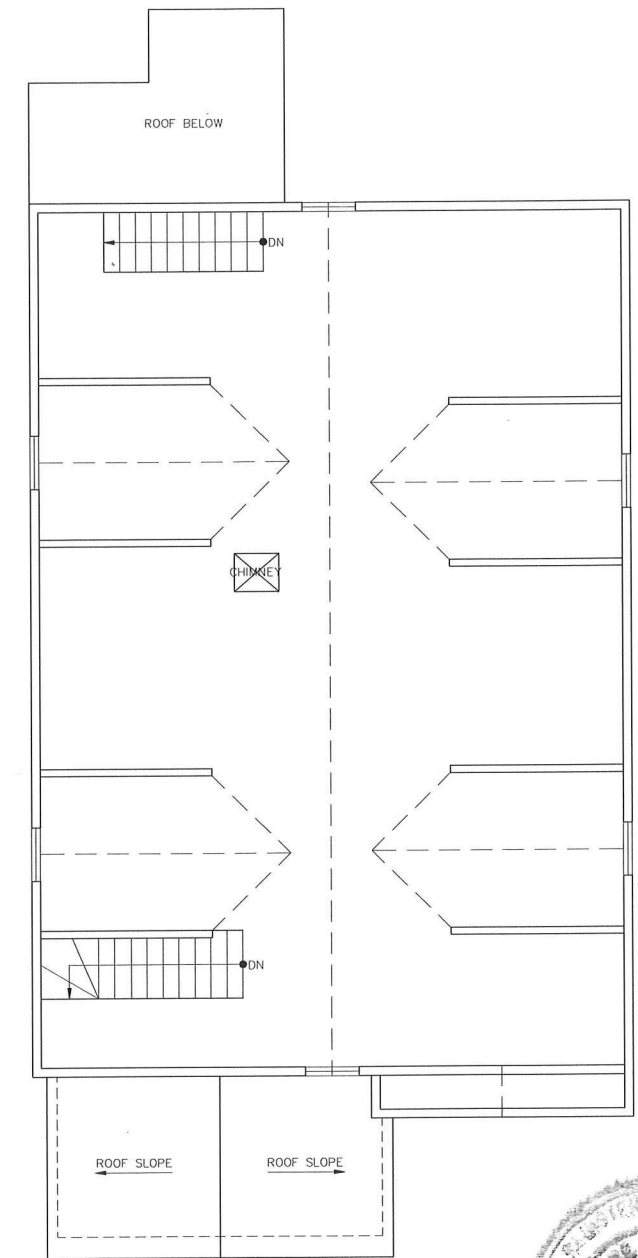

EXISTING FRONT ELEVATION  
SCALE 1/4"=1'-0"

EXISTING RIGHT SIDE ELEVATION  
SCALE 1/4"=1'-0"

EXISTING LEFT SIDE ELEVATION  
SCALE 1/4"=1'-0"

EXISTING REAR ELEVATION  
SCALE 1/4"=1'-0"

691 MAIN STREET WALTHAM, MA  
(781) 647-5831  
74-76 CUMMINGS RD  
NEWTON, MA  
1-30-2019

EXISTING FIRST FLOOR PLAN  
SCALE 1/4"=1'-0"

EXISTING FIRST FLOOR PLAN  
SCALE 1/4"=1'-0"

EXISTING SECOND FLOOR PLAN  
SCALE 1/4"=1'-0"

EXISTING SECOND FLOOR PLAN  
SCALE 1/4"=1'-0"