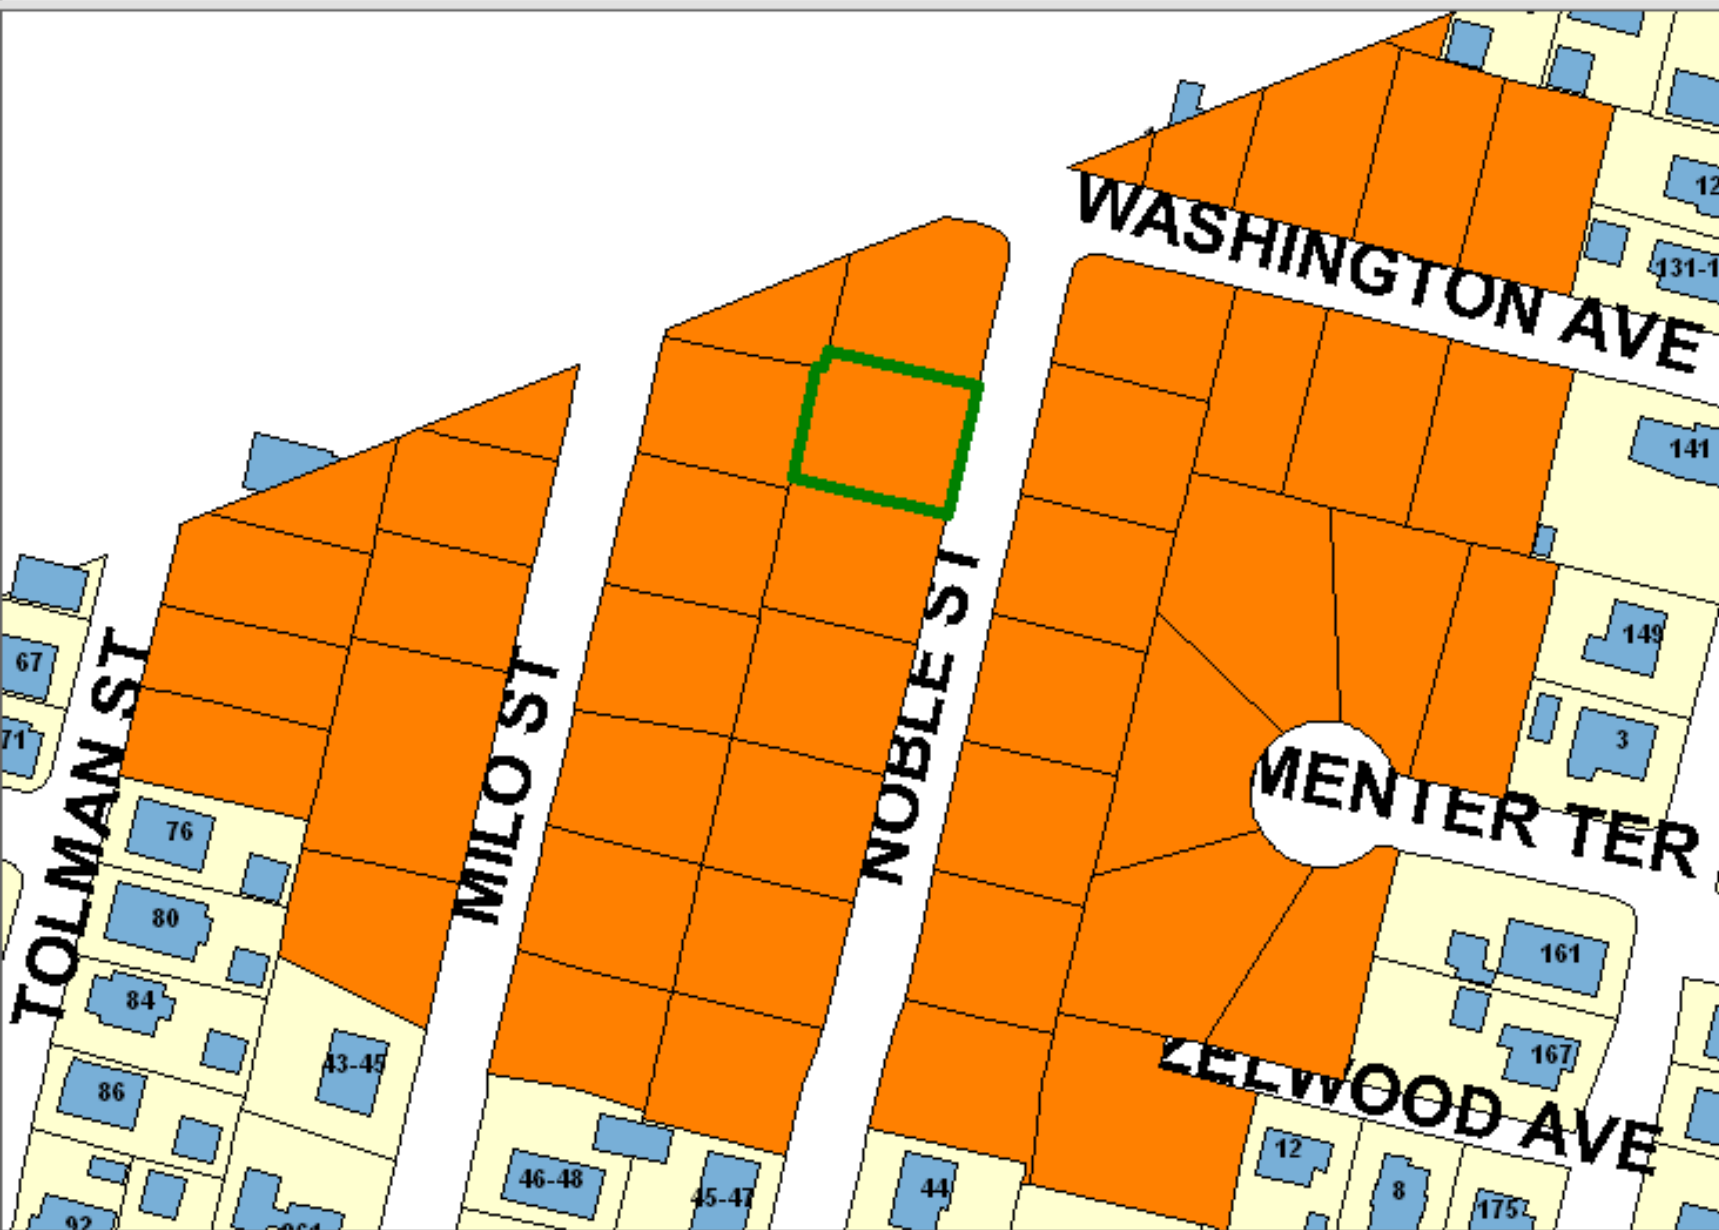

NEWTON GIS DATA

The information on this map is from the Newton Geographic Information System (GIS). The City of Newton cannot guarantee the accuracy of this information. Each user is responsible for determining the data's suitability for its intended purpose.

City departments will not approve applications based solely on GIS data. City staff correct errors as they are identified.

-  Buildings
-  Property Lines
-  Lakes & Rivers
-  Easements

Property Location:
9-11 NOBLE ST

Property ID:
44004 0019

Land Use: Lot Size:
104 6258 Sq. Ft.

1 inch = Approximately 119 Feet

MAP DATE: April 14, 2021