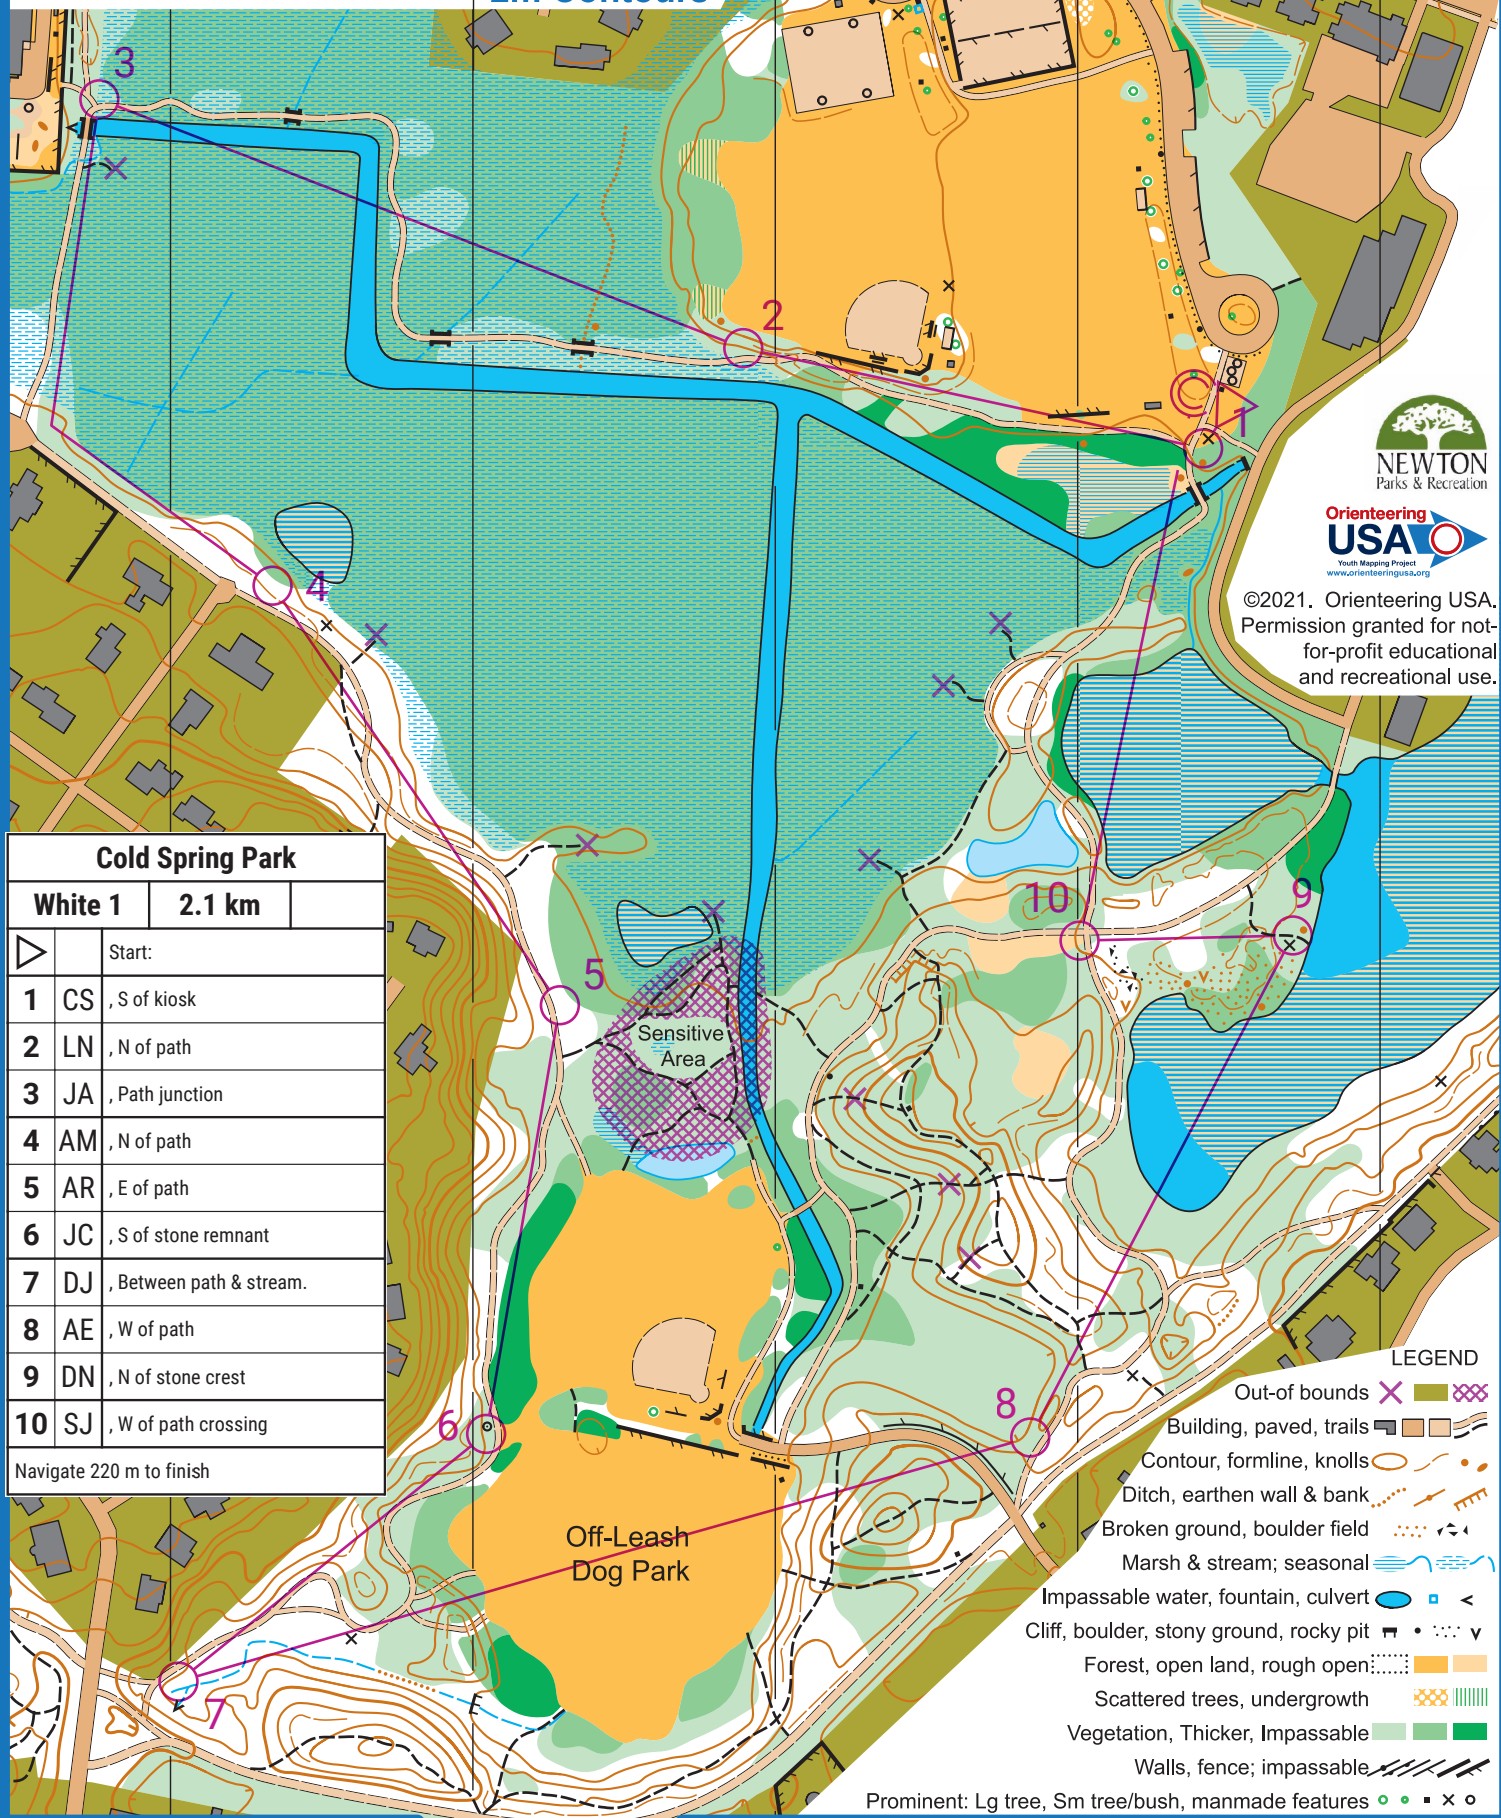

Cold Spring Park

Newton, Mass.

Map Version:
03/25/21

0 40 80 120m

Scale: 1:3,000
2m Contours

©2021, Orienteering USA.
Permission granted for not-for-profit educational and recreational use.

Cold Spring Park	
White 1	2.1 km
	Start:
1	CS , S of kiosk
2	LN , N of path
3	JA , Path junction
4	AM , N of path
5	AR , E of path
6	JC , S of stone remnant
7	DJ , Between path & stream.
8	AE , W of path
9	DN , N of stone crest
10	SJ , W of path crossing
Navigate 220 m to finish	

LEGEND	
Out-of bounds	
Building, paved, trails	
Contour, formline, knolls	
Ditch, earthen wall & bank	
Broken ground, boulder field	
Marsh & stream; seasonal	
Impassable water, fountain, culvert	
Cliff, boulder, stony ground, rocky pit	
Forest, open land, rough open	
Scattered trees, undergrowth	
Vegetation, Thicker, Impassable	
Walls, fence; impassable	
Prominent: Lg tree, Sm tree/bush, manmade features	