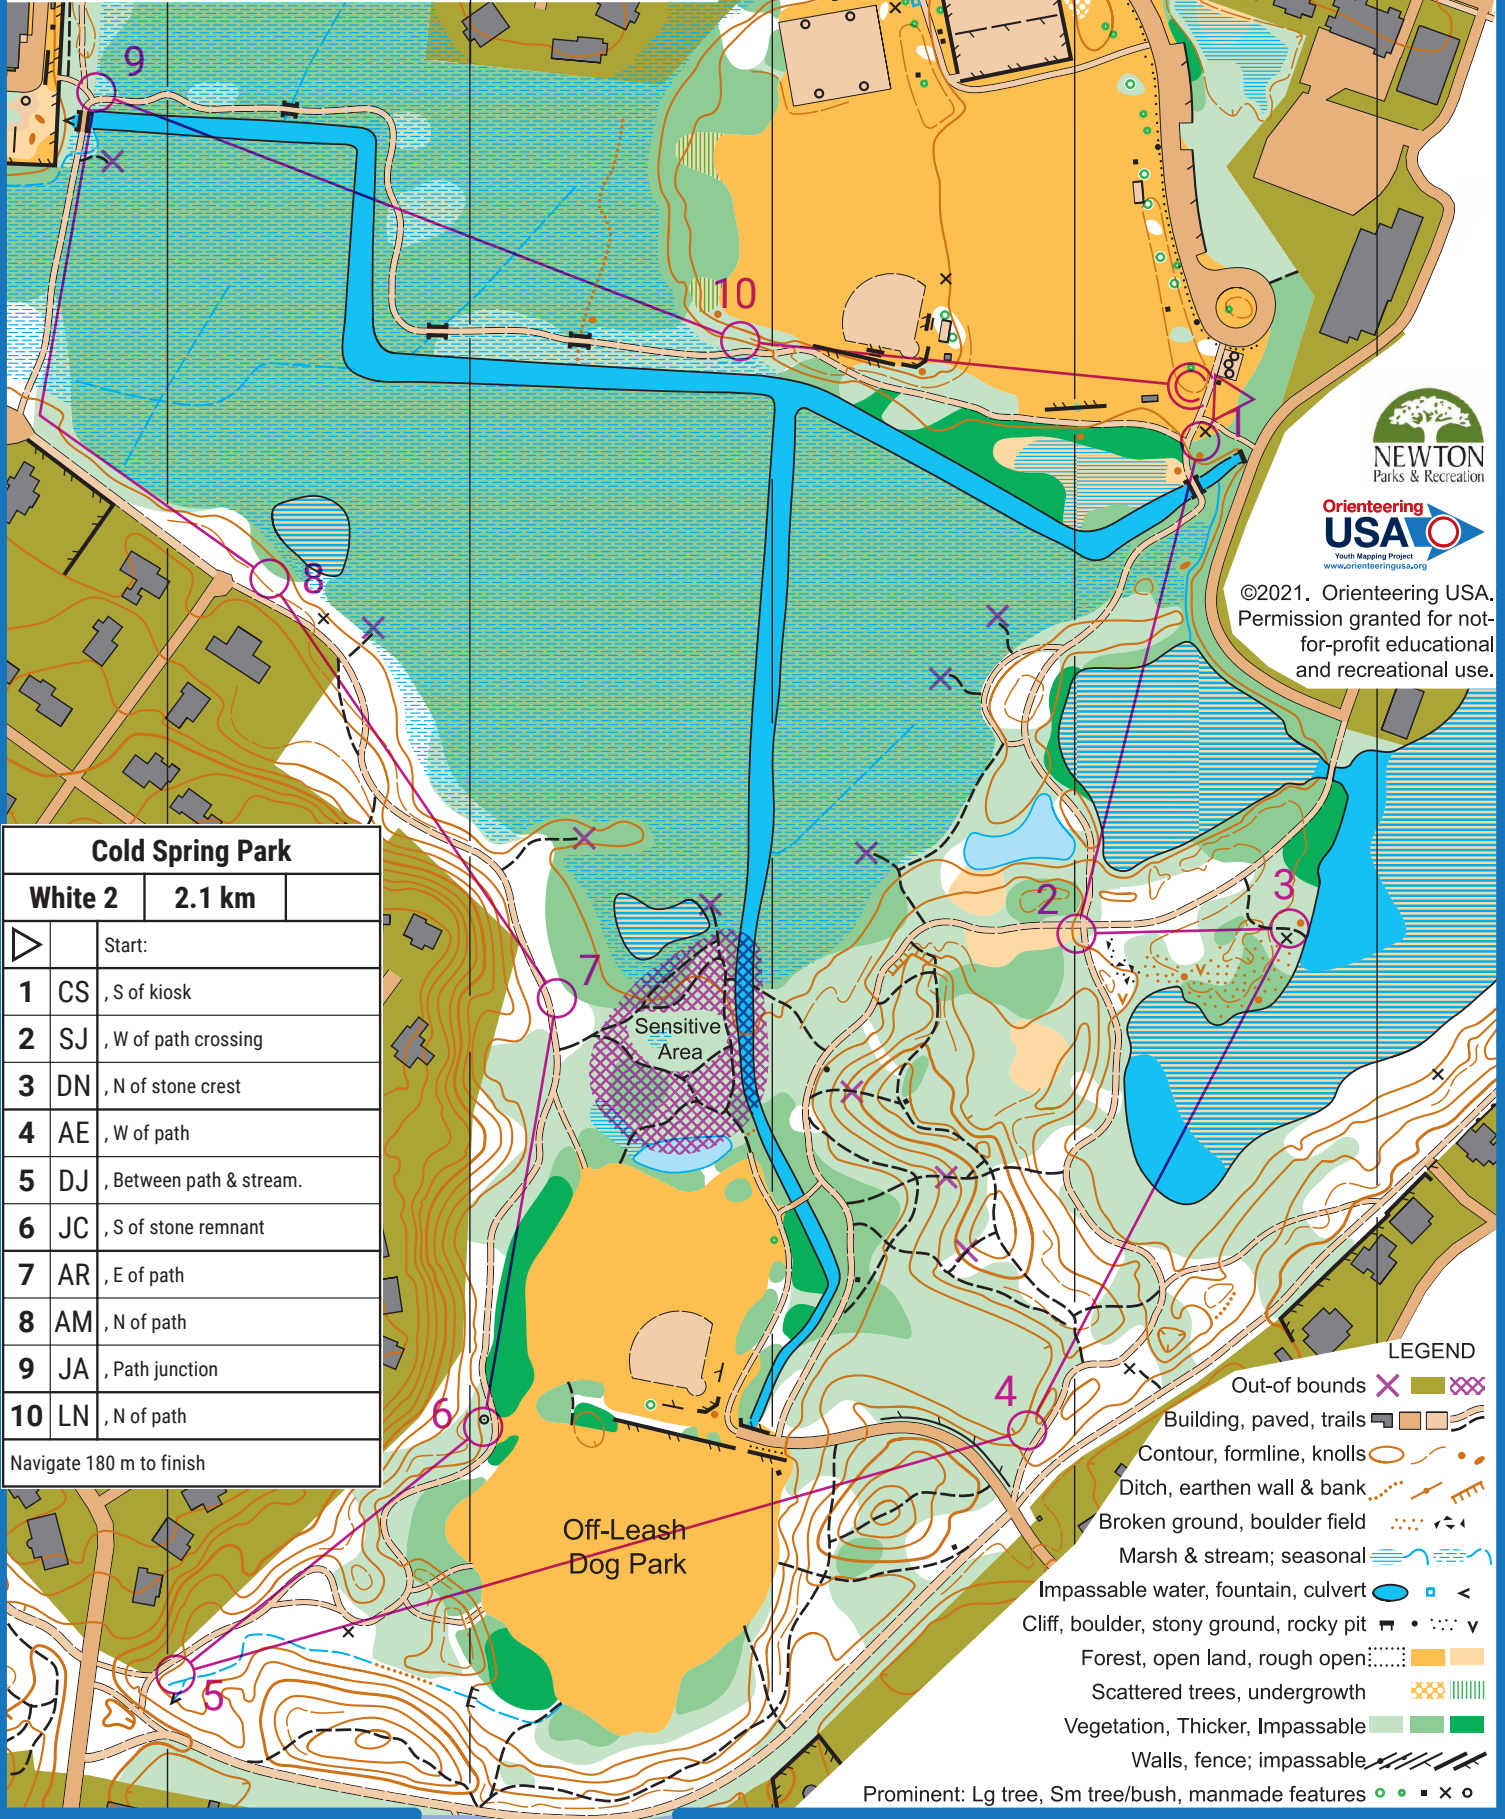

Cold Spring Park

Newton, Mass.

Map Version:
03/25/21

Scale: 1:3,000
2m Contours

0 40 80 120m

©2021, Orienteering USA.
Permission granted for not-for-profit educational and recreational use.

Cold Spring Park		
White 2	2.1 km	
	Start:	
1	CS	, S of kiosk
2	SJ	, W of path crossing
3	DN	, N of stone crest
4	AE	, W of path
5	DJ	, Between path & stream.
6	JC	, S of stone remnant
7	AR	, E of path
8	AM	, N of path
9	JA	, Path junction
10	LN	, N of path
Navigate 180 m to finish		

LEGEND	
Out-of bounds	
Building, paved, trails	
Contour, formline, knolls	
Ditch, earthen wall & bank	
Broken ground, boulder field	
Marsh & stream; seasonal	
Impassable water, fountain, culvert	
Cliff, boulder, stony ground, rocky pit	
Forest, open land, rough open	
Scattered trees, undergrowth	
Vegetation, Thicker, Impassable	
Walls, fence; impassable	
Prominent: Lg tree, Sm tree/bush, manmade features	