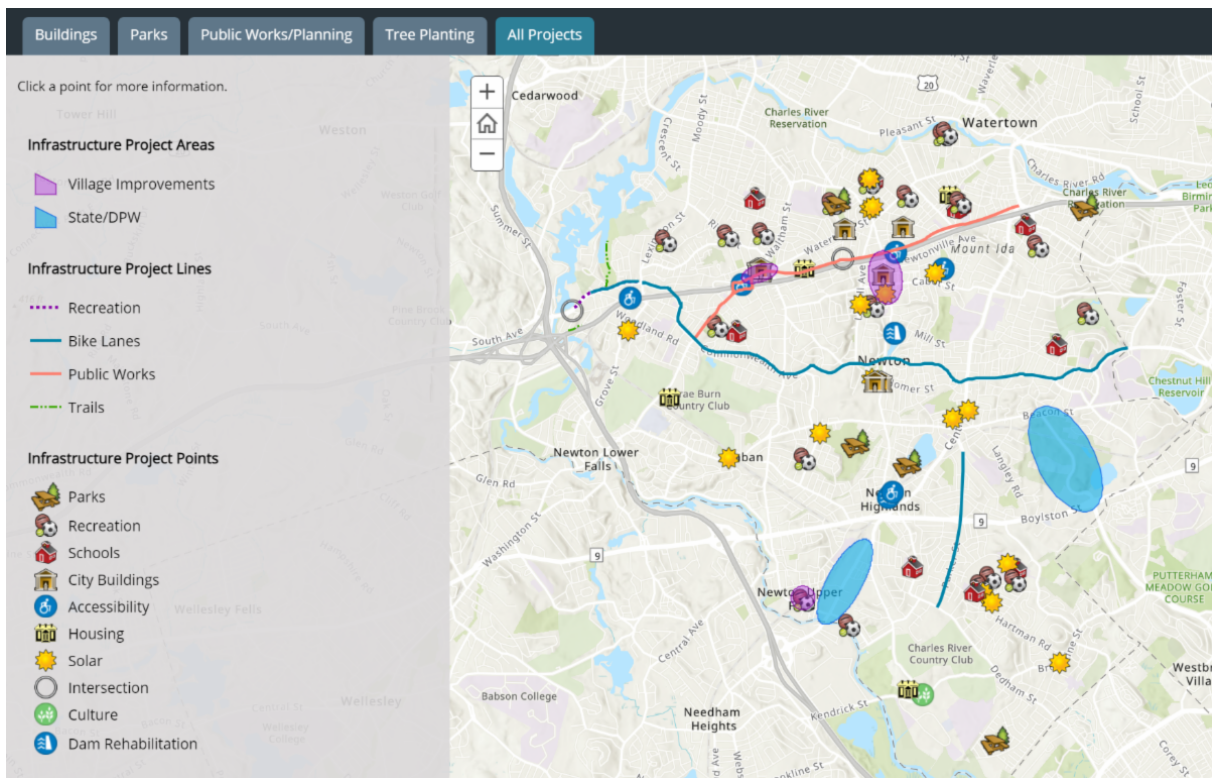

We often hear from Newton residents and people in businesses and non-profits here expressing interest in specific projects. Some of us have already signed up to get information on specific projects. Later today, you are likely to also see project-specific information sent directly from our staff for the types of projects you've previously expressed interest in. If you have not yet done so, and you're interested in signing up for email notifications for specific projects, use INN to select the project you're interested in, and send our staff an email to receive projects updates.

As we recover and rebound from the pandemic, I look forward to working with Newtonians to build on what we've already done (from a classroom addition at Oak Hill to round three of solar installations and NewCAL site selection to planting more trees than we've lost for the first time in decades as well as over $10 million in investments in roads, sidewalks, bikelanes, trees, benches and lighting in the heart of Newtonville and West Newton Square) and continue to strategically invest now for Newton's future.

Warmly,

Ruthanne

P.S. Also check out our first Interactive Roadway Construction map. Click on the map below and see what road work has already been completed, and see what will be happening soon in your neighborhood.