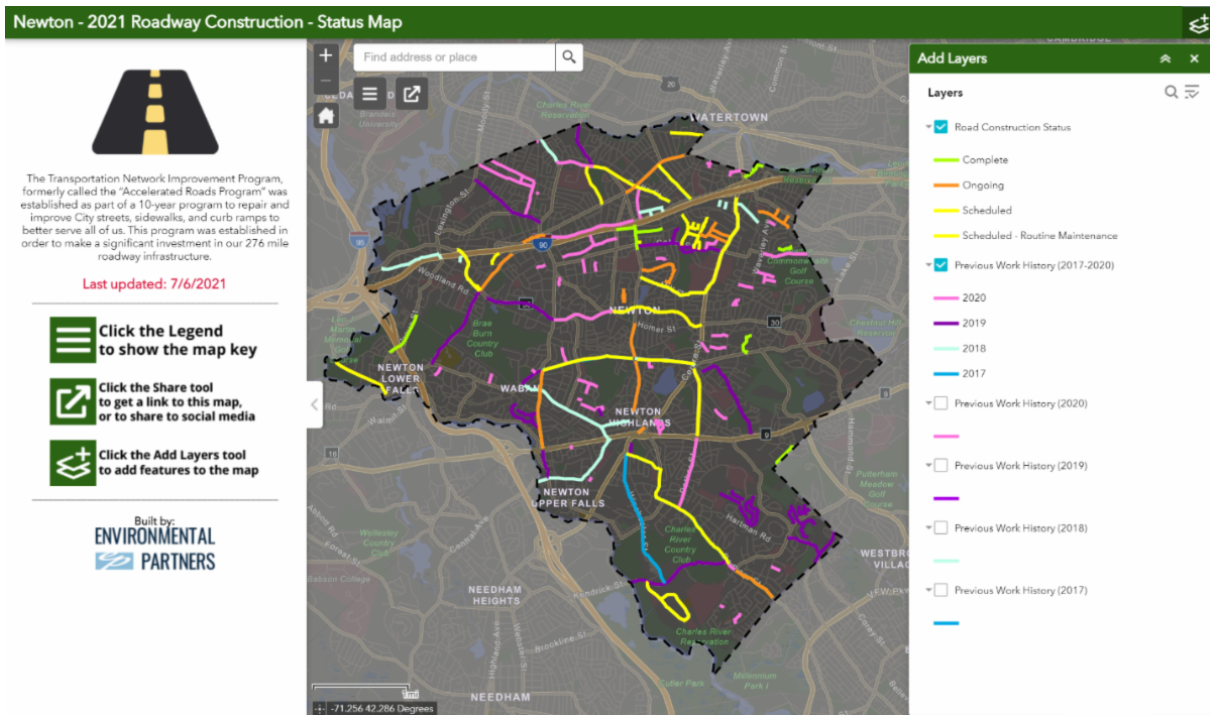

This map will be live and updated as projects progress and as new projects are initiated. Our staff will ensure everyone has the opportunity to stay informed about projects they are interested in and easily connect directly with the individuals managing each project from concept to completion.

Click on the below map to check out **INN** (the Interactive **Newton Network**).

We often hear from Newton residents and people in businesses and non-profits here expressing interest in specific projects. Some of us have already signed up to get information on specific projects. Later today, you are likely to also see project-specific information sent directly from our staff for the types of projects you've previously expressed interest in. If you have not yet done so, and you're interested in signing up for email notifications for specific projects, use INN to select the project you're interested in, and send our staff an email to receive projects updates.

Warmly,

Ruthanne

P.S. Also check out our first Interactive Roadway Construction map. Click on the map below and see what road work has already been completed, and see what will be happening soon in your neighborhood.