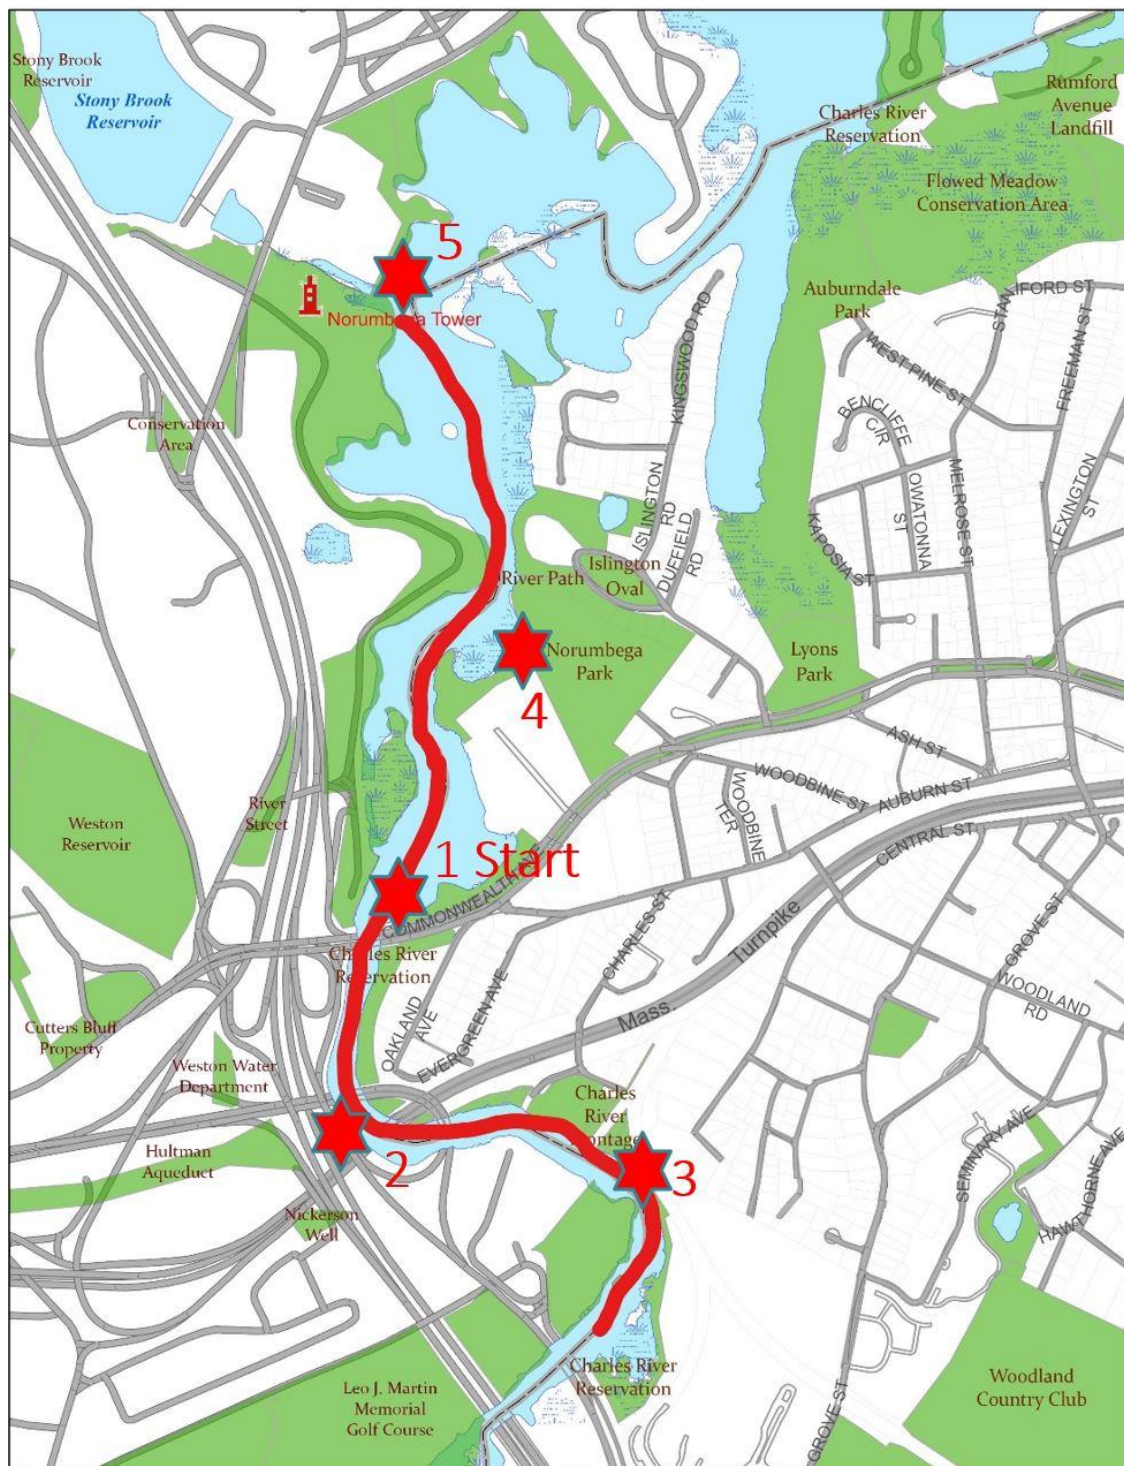

Paddle Tour Map

1. Start: Paddle Boston, 2401 Commonwealth Ave., Auburndale, 617-965-5110
2. Lasell University Boat House
3. Pony Truss Trail / Former Riverside Recreation grounds
4. Newton Marriott / Former Norumbega Park site
5. Norumbega Tower