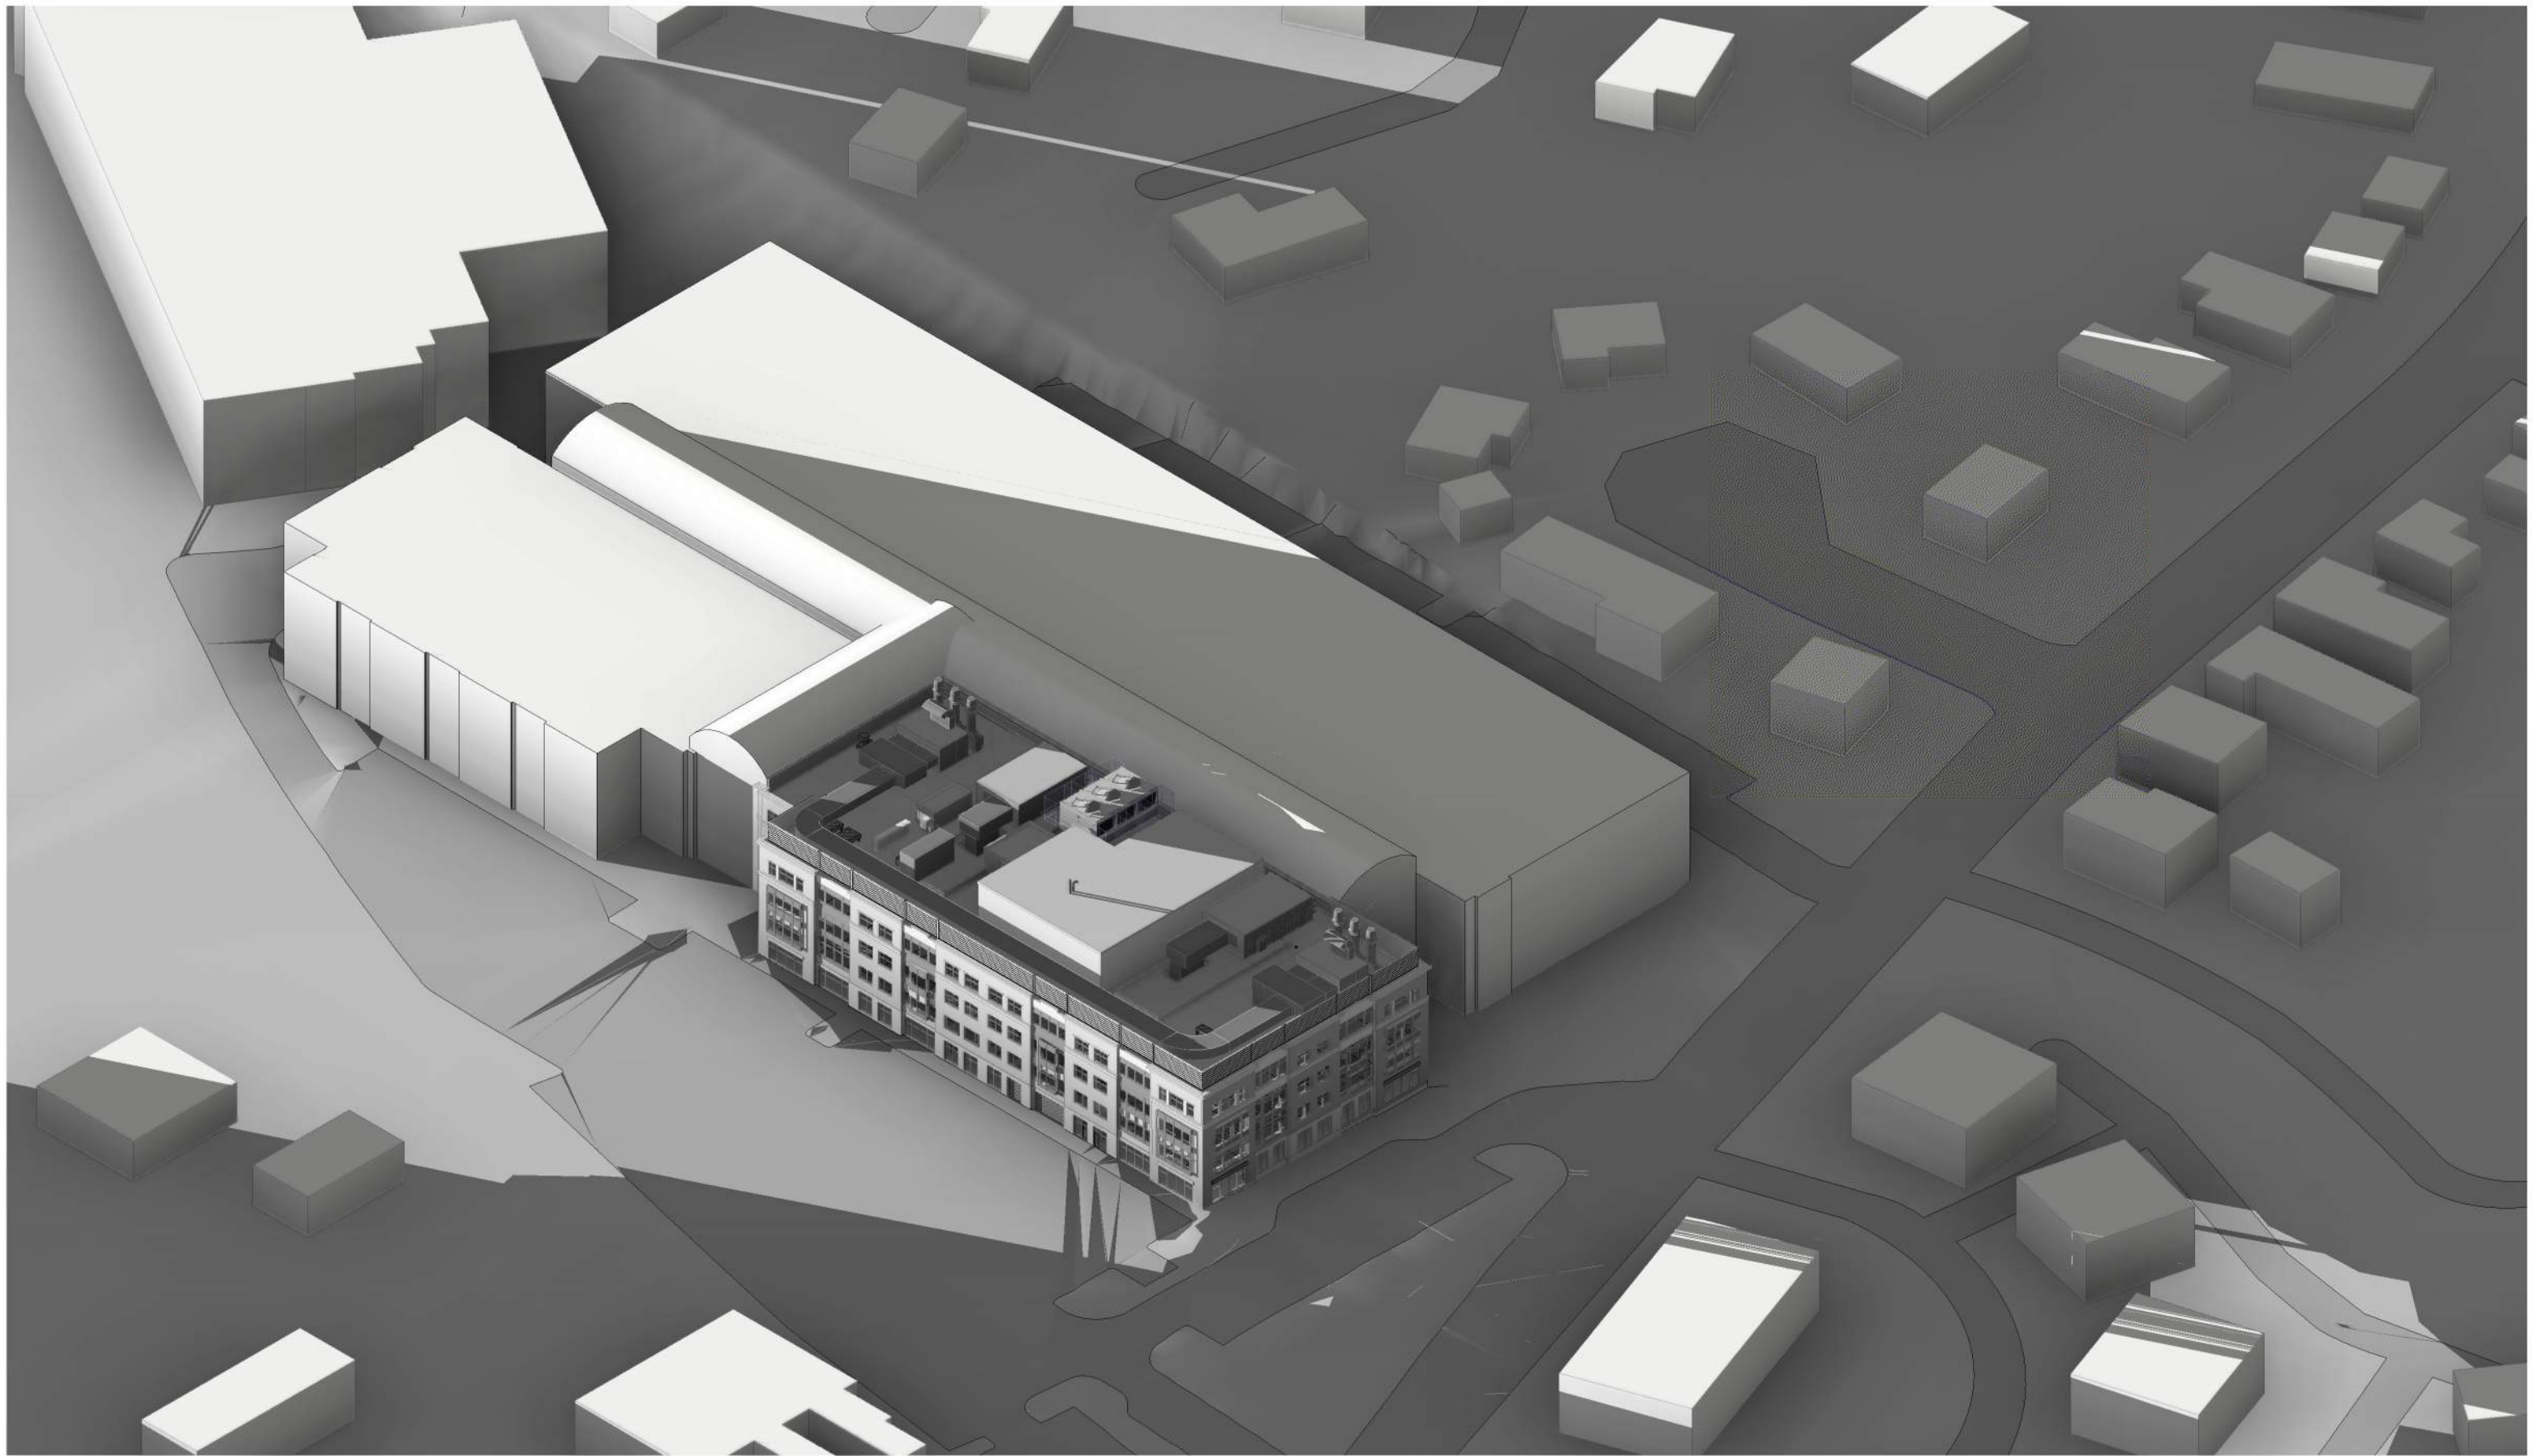

SEPTEMBER 21

SEPTEMBER 21 - SHADOW STUDY

SEPTEMBER 21 - SHADOW STUDY - 3PM

SEPTEMBER 21 - SHADOW STUDY - 6PM

DECEMBER 21

DECEMBER 21 - SHADOW STUDY

DECEMBER 21 - SHADOW STUDY - 9AM

DECEMBER 21 - SHADOW STUDY - 12PM

DECEMBER 21 - SHADOW STUDY - 3PM

DECEMBER 21 - SHADOW STUDY - 6PM

MARCH 21

MARCH 21 - SHADOW STUDY

MARCH 21 - SHADOW STUDY - 9AM

TRIA

07/30/2021 | RIVERSIDE CENTER BLDG 3 REPOSITION  
21143.00 | 275 Grove Street, Newton, MA

21 DRYDOCK AVE | SUITE 330W | BOSTON, MA 02210

MARCH 21 - SHADOW STUDY - 3PM

MARCH 21 - SHADOW STUDY - 6PM

TRIA

07/30/2021 | RIVERSIDE CENTER BLDG 3 REPOSITION  
21143.00 | 275 Grove Street, Newton, MA

21 DRYDOCK AVE | SUITE 330W | BOSTON, MA 02210

JUNE 21 - SHADOW STUDY - 6PM