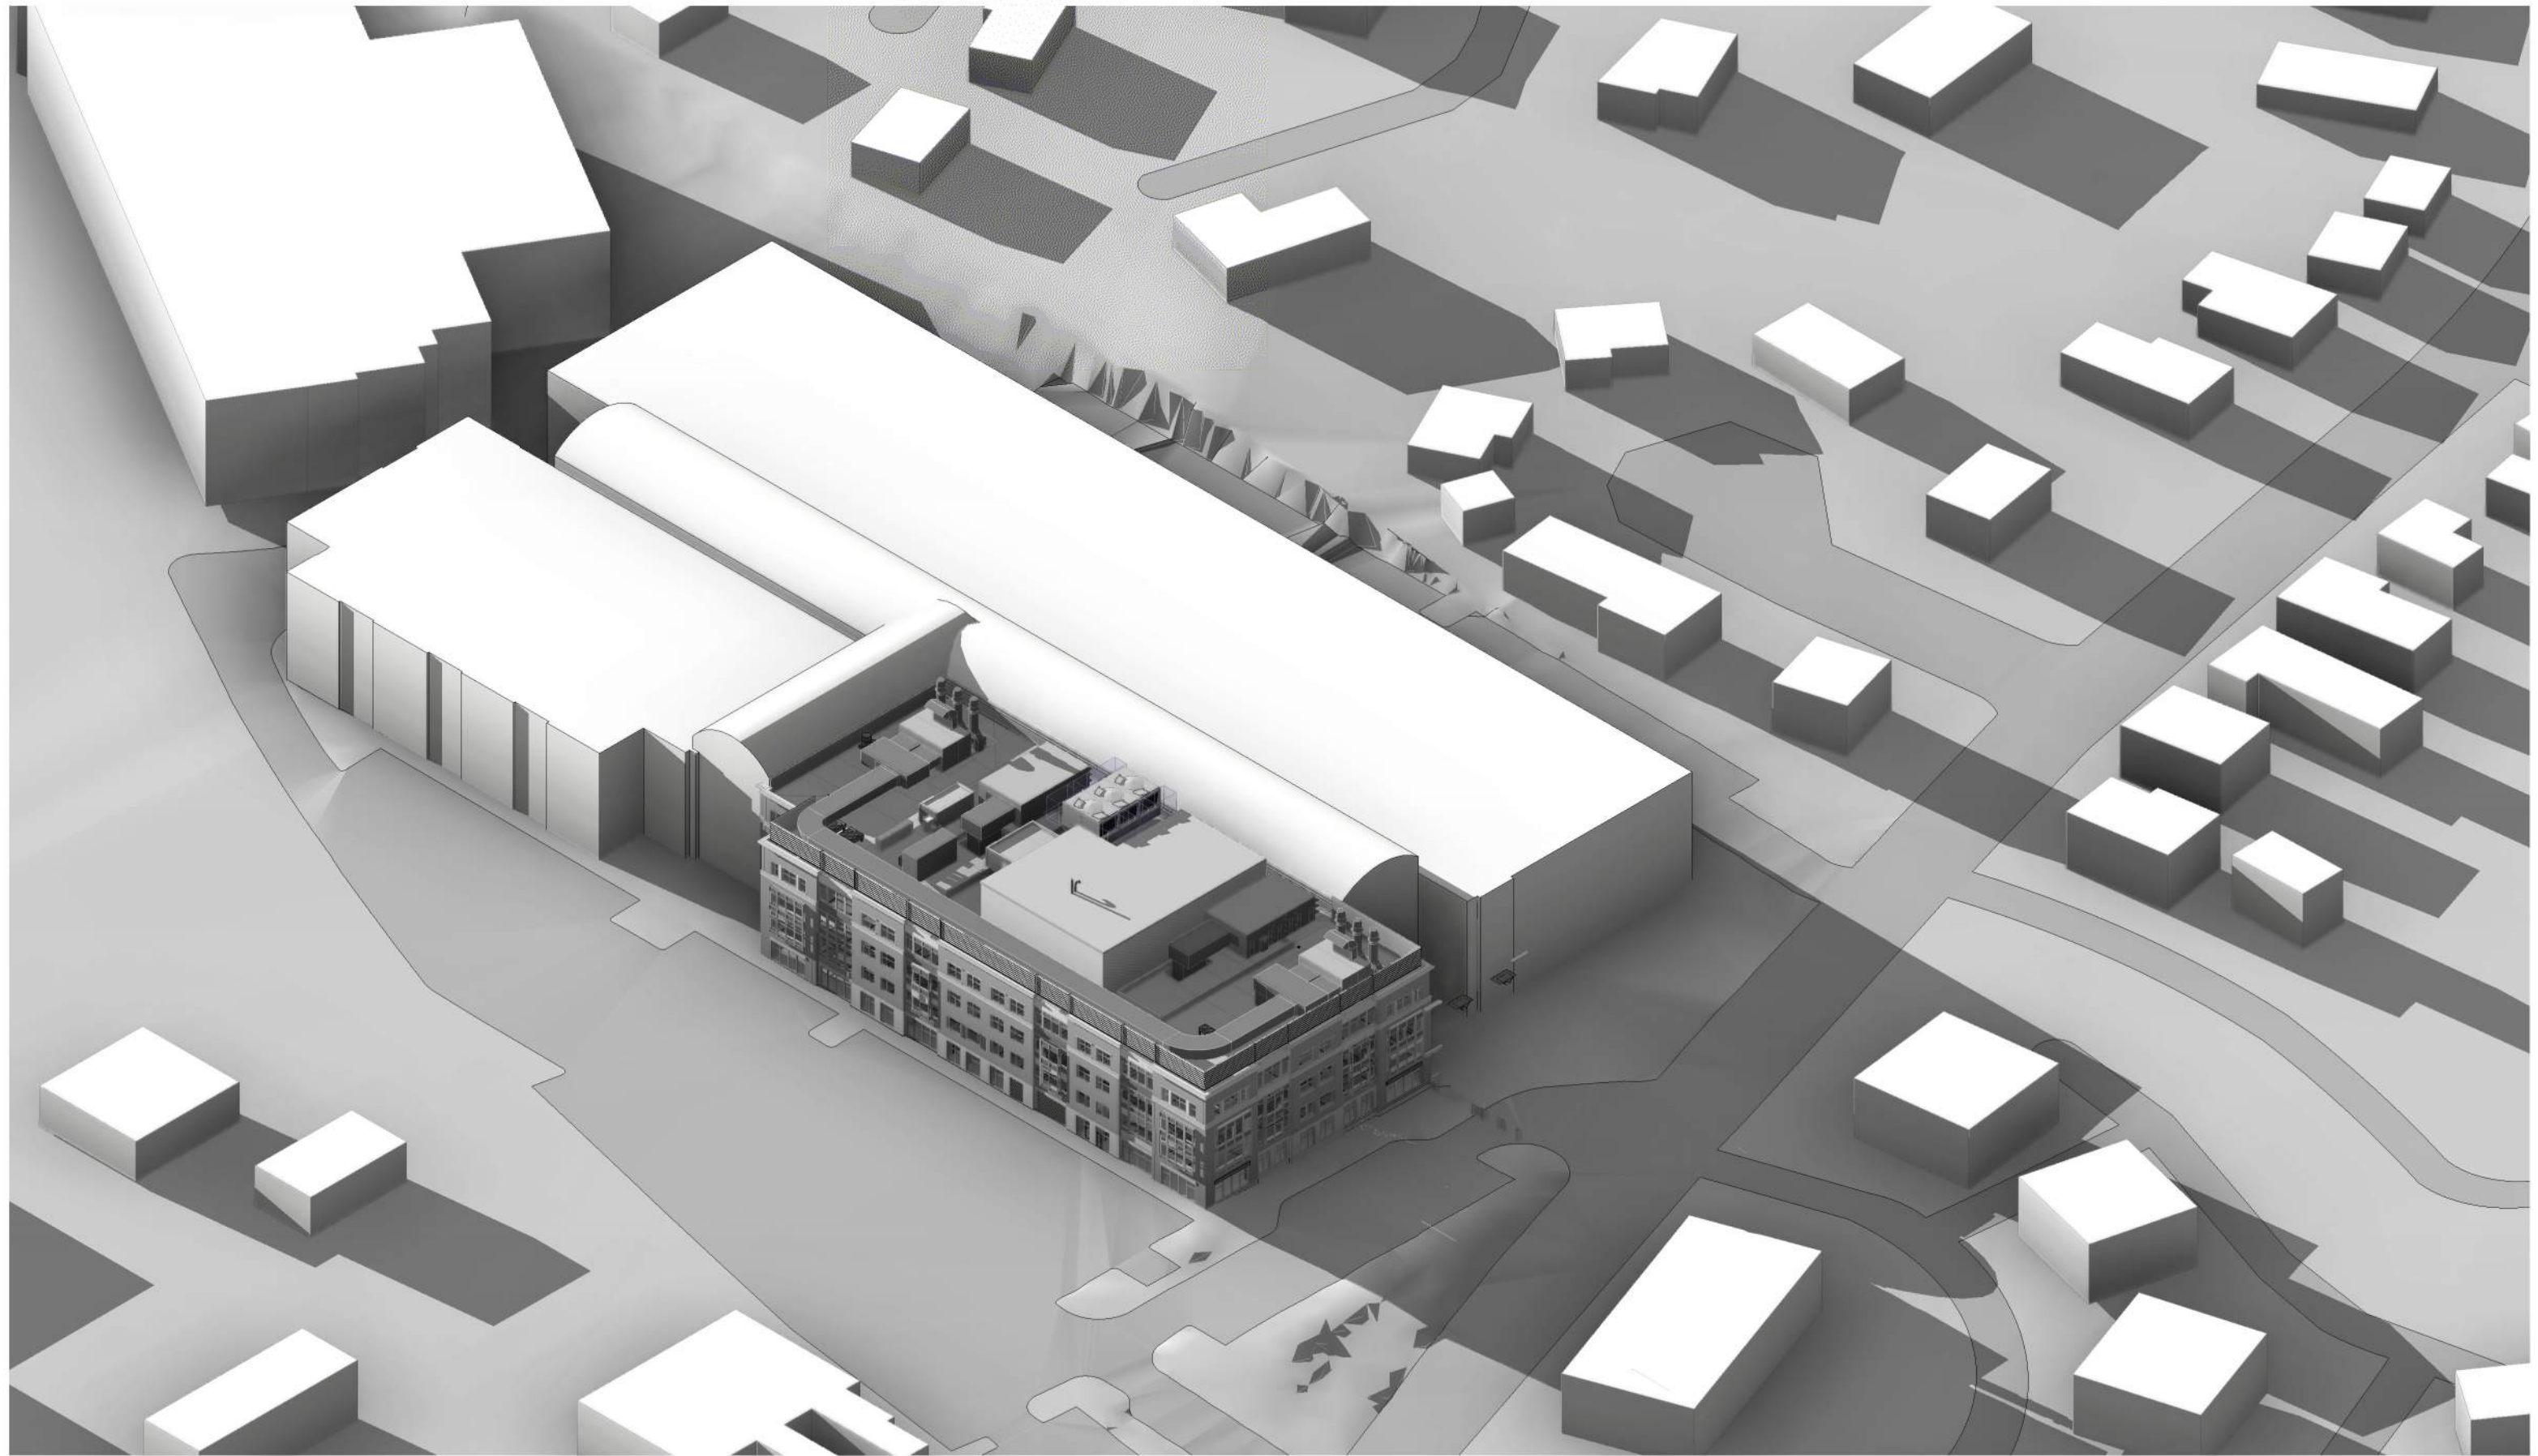

JUNE 21

JUNE 21 - SHADOW STUDY

JUNE 21 - SHADOW STUDY - 9AM

TRIA

07/30/2021 | RIVERSIDE CENTER BLDG 3 REPOSITION  
21143.00 | 275 Grove Street, Newton, MA

21 DRYDOCK AVE | SUITE 330W | BOSTON, MA 02210

JUNE 21 - SHADOW STUDY - 3PM

JUNE 21 - SHADOW STUDY - 6PM