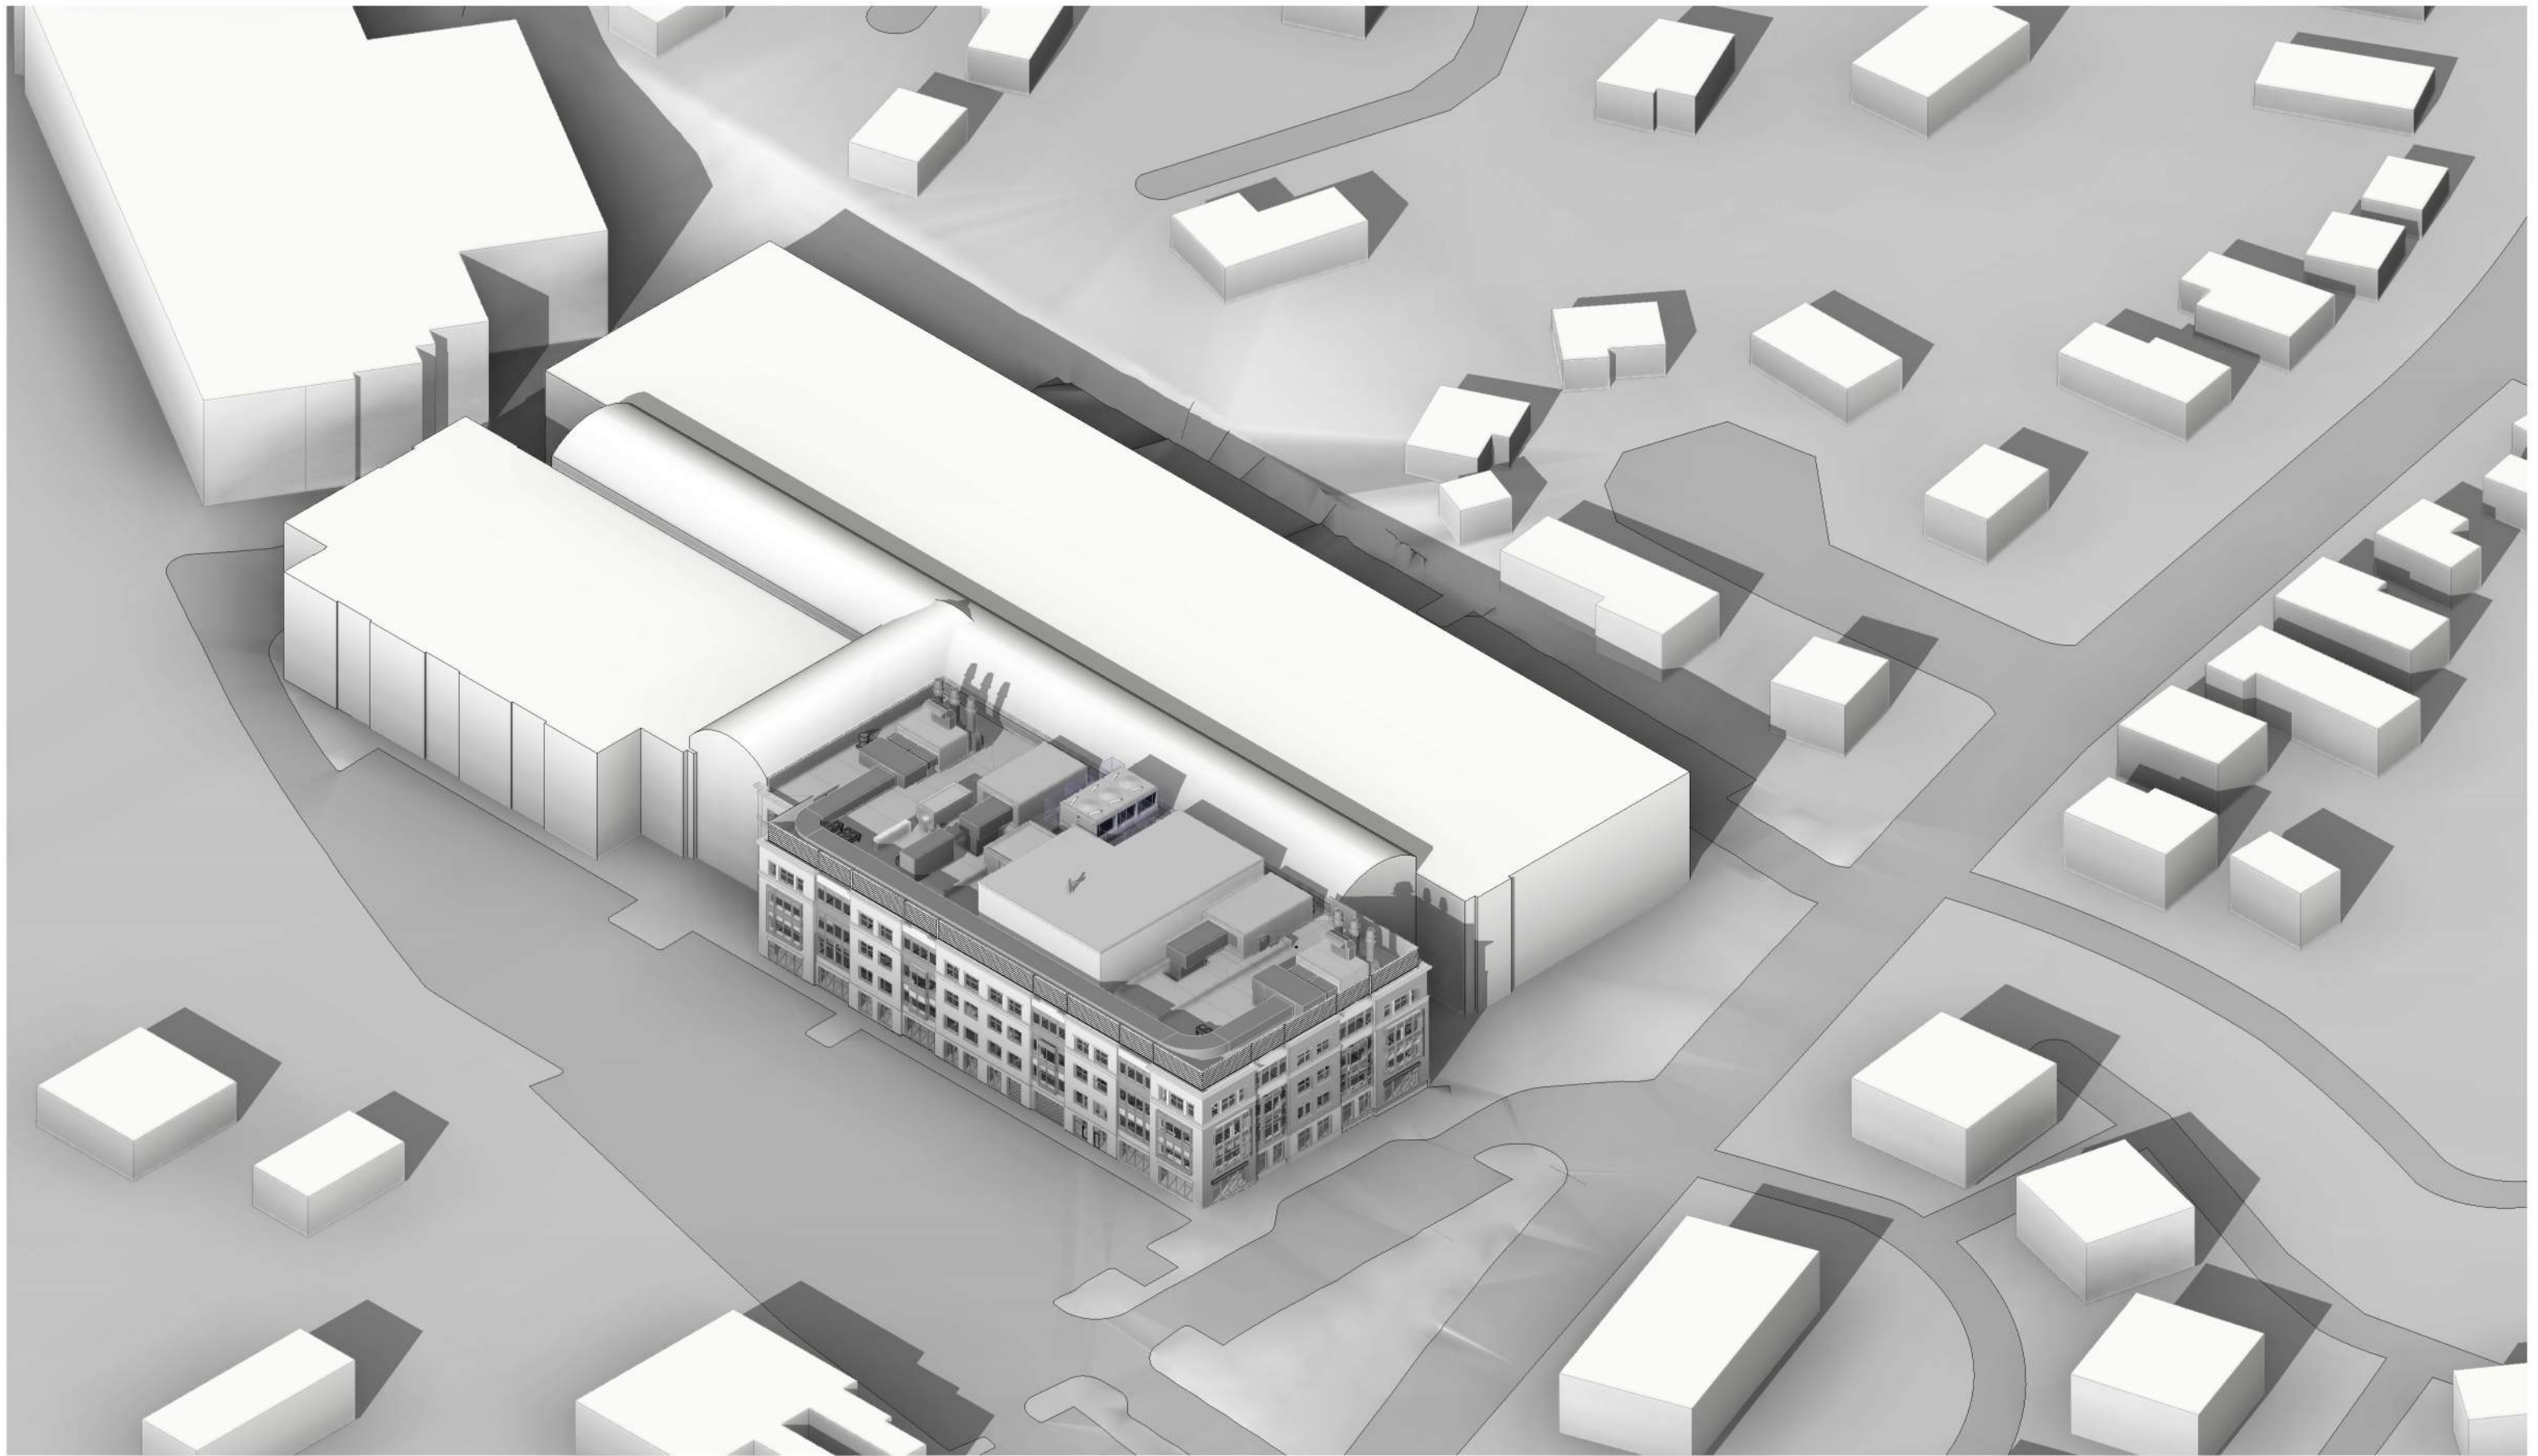

SEPTEMBER 21

SEPTEMBER 21 - SHADOW STUDY

SEPTEMBER 21 - SHADOW STUDY - 3PM

SEPTEMBER 21 - SHADOW STUDY - 6PM

DECEMBER 21

DECEMBER 21 - SHADOW STUDY

DECEMBER 21 - SHADOW STUDY - 9AM

DECEMBER 21 - SHADOW STUDY - 12PM

DECEMBER 21 - SHADOW STUDY - 3PM

DECEMBER 21 - SHADOW STUDY - 6PM

MARCH 21

MARCH 21 - SHADOW STUDY

MARCH 21 - SHADOW STUDY - 9AM

TRIA

07/30/2021 | RIVERSIDE CENTER BLDG 3 REPOSITION  
21143.00 | 275 Grove Street, Newton, MA

21 DRYDOCK AVE | SUITE 330W | BOSTON, MA 02210

MARCH 21 - SHADOW STUDY - 3PM

MARCH 21 - SHADOW STUDY - 6PM

TRIA

07/30/2021 | RIVERSIDE CENTER BLDG 3 REPOSITION  
21143.00 | 275 Grove Street, Newton, MA

21 DRYDOCK AVE | SUITE 330W | BOSTON, MA 02210

JUNE 21 - SHADOW STUDY - 6PM