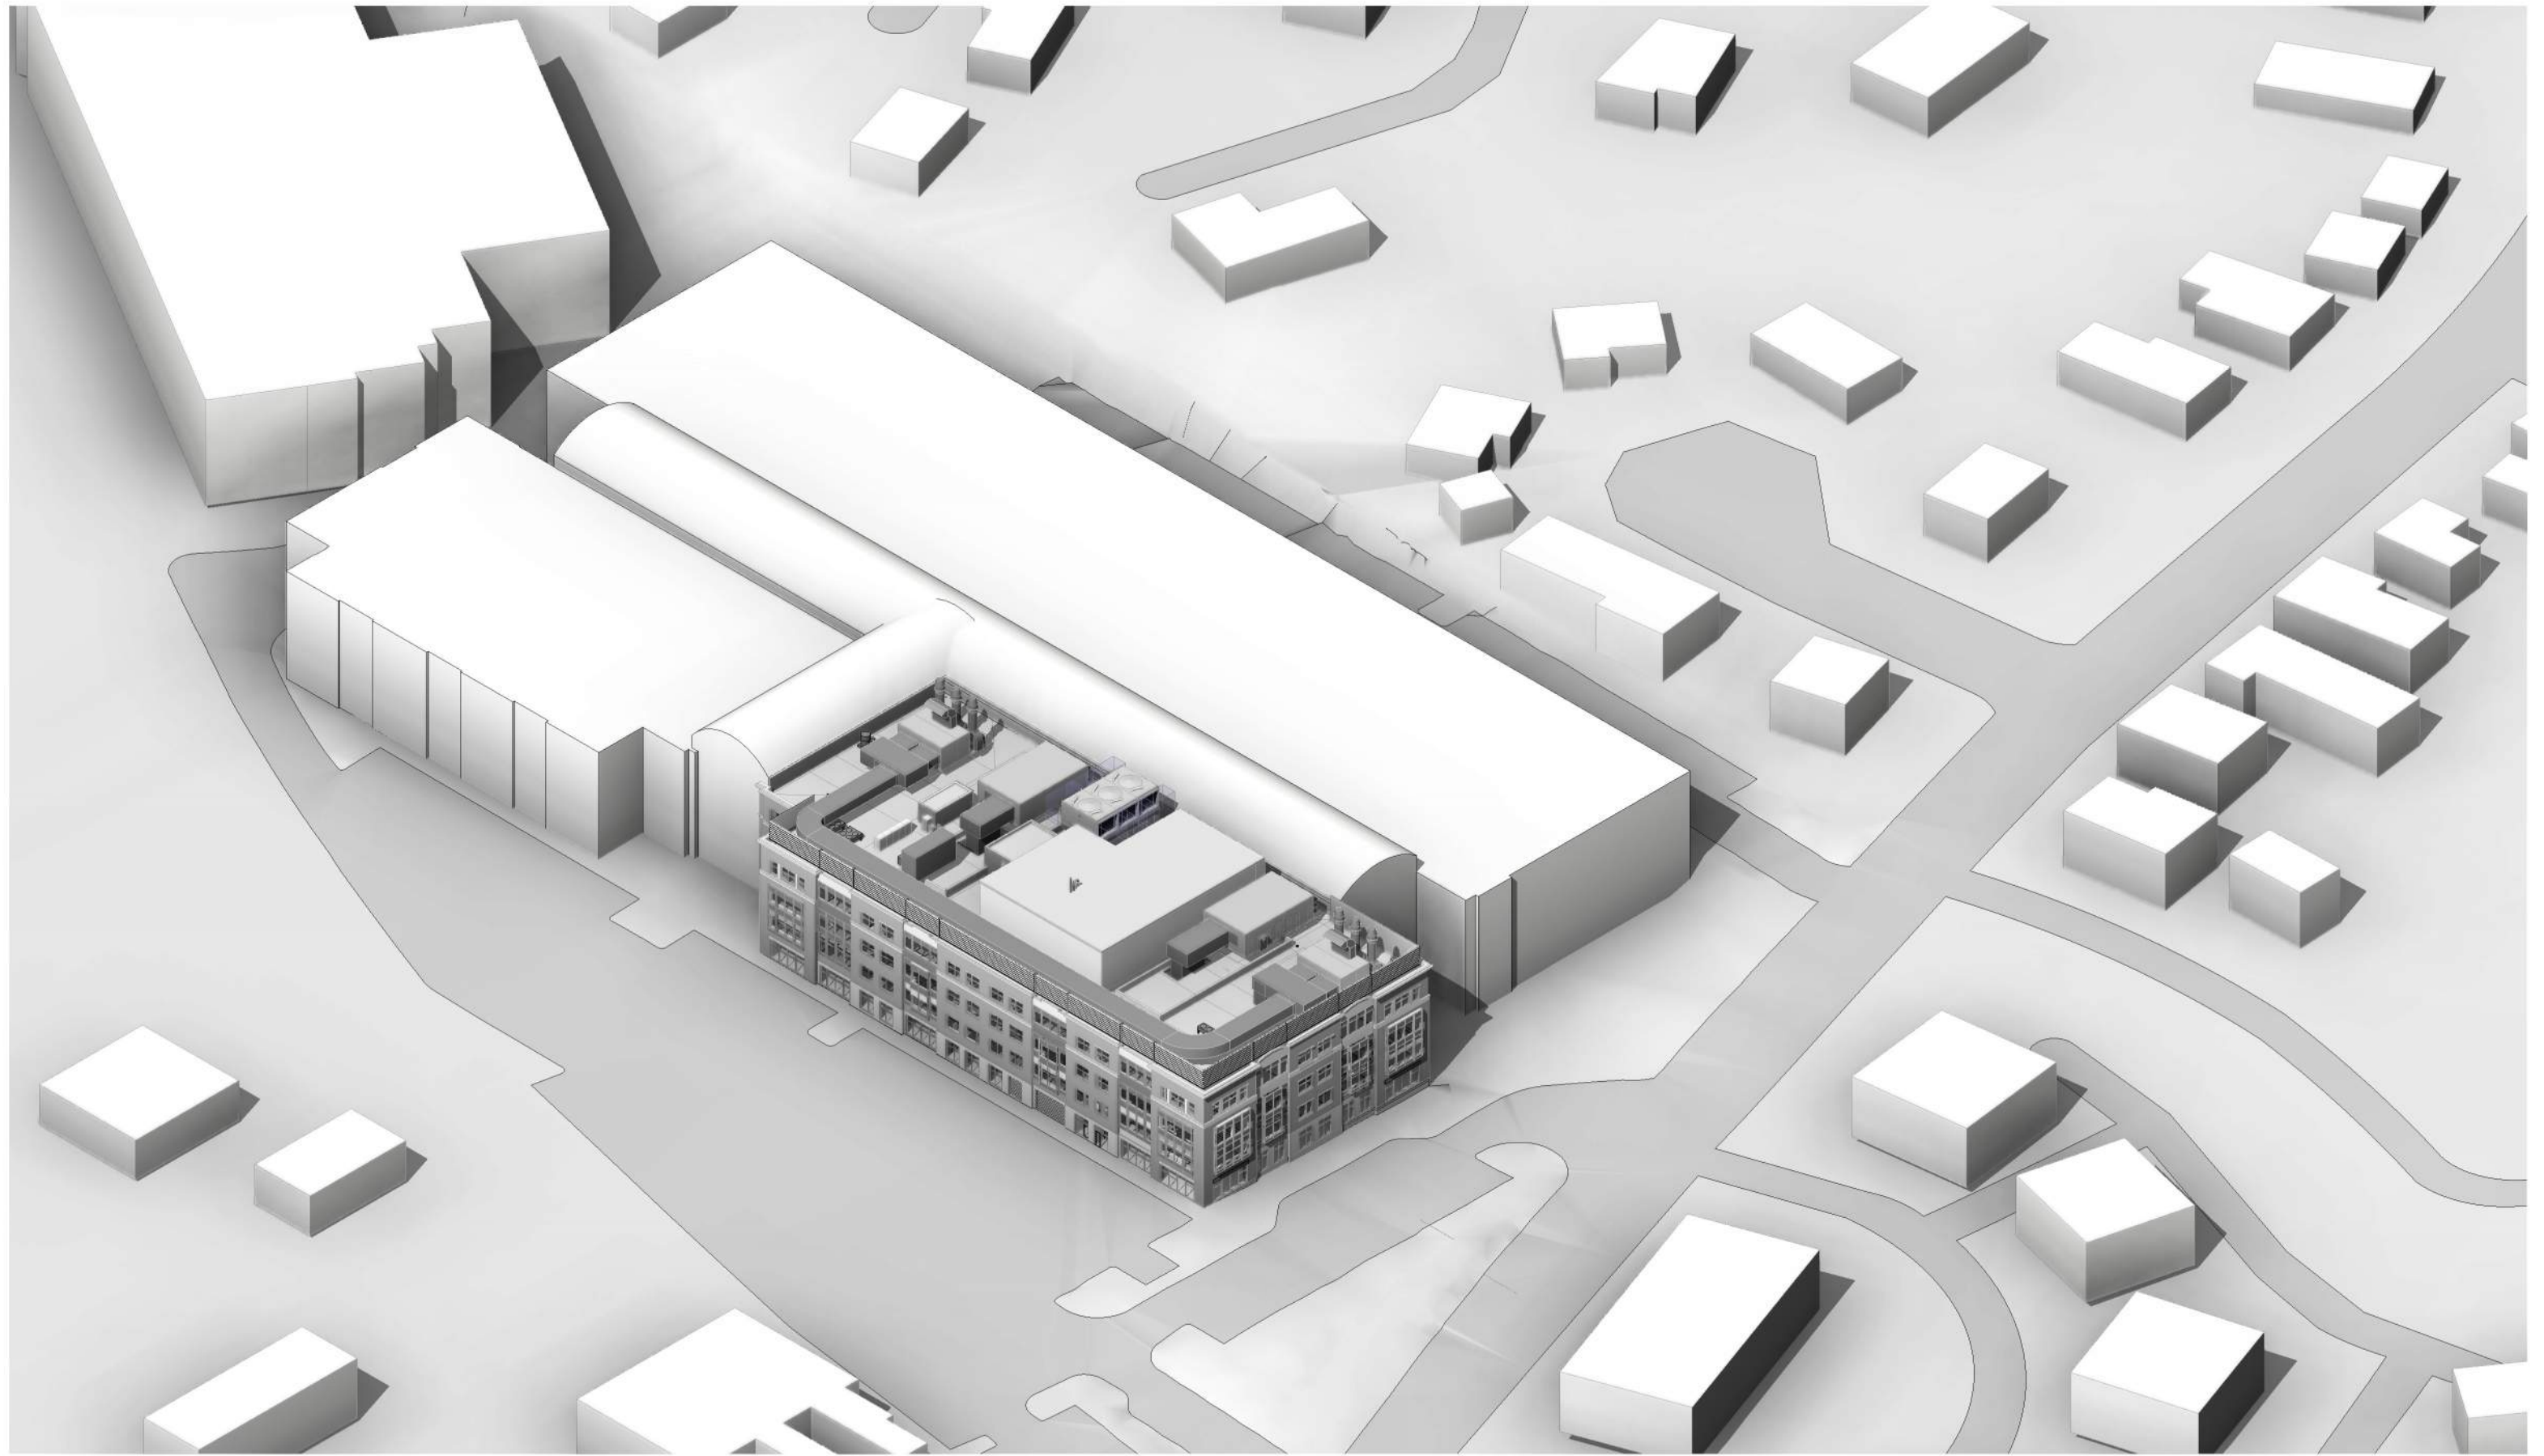

SEPTEMBER 21

SEPTEMBER 21 - SHADOW STUDY

SEPTEMBER 21 - SHADOW STUDY - 3PM

SEPTEMBER 21 - SHADOW STUDY - 6PM

DECEMBER 21

DECEMBER 21 - SHADOW STUDY

DECEMBER 21 - SHADOW STUDY - 9AM

DECEMBER 21 - SHADOW STUDY - 12PM

DECEMBER 21 - SHADOW STUDY - 3PM

DECEMBER 21 - SHADOW STUDY - 6PM

MARCH 21

MARCH 21 - SHADOW STUDY

MARCH 21 - SHADOW STUDY - 9AM

TRIA

07/30/2021 | RIVERSIDE CENTER BLDG 3 REPOSITION  
21143.00 | 275 Grove Street, Newton, MA

21 DRYDOCK AVE | SUITE 330W | BOSTON, MA 02210

MARCH 21 - SHADOW STUDY - 3PM

MARCH 21 - SHADOW STUDY - 6PM

TRIA

07/30/2021 | RIVERSIDE CENTER BLDG 3 REPOSITION  
21143.00 | 275 Grove Street, Newton, MA

21 DRYDOCK AVE | SUITE 330W | BOSTON, MA 02210

JUNE 21 - SHADOW STUDY - 6PM