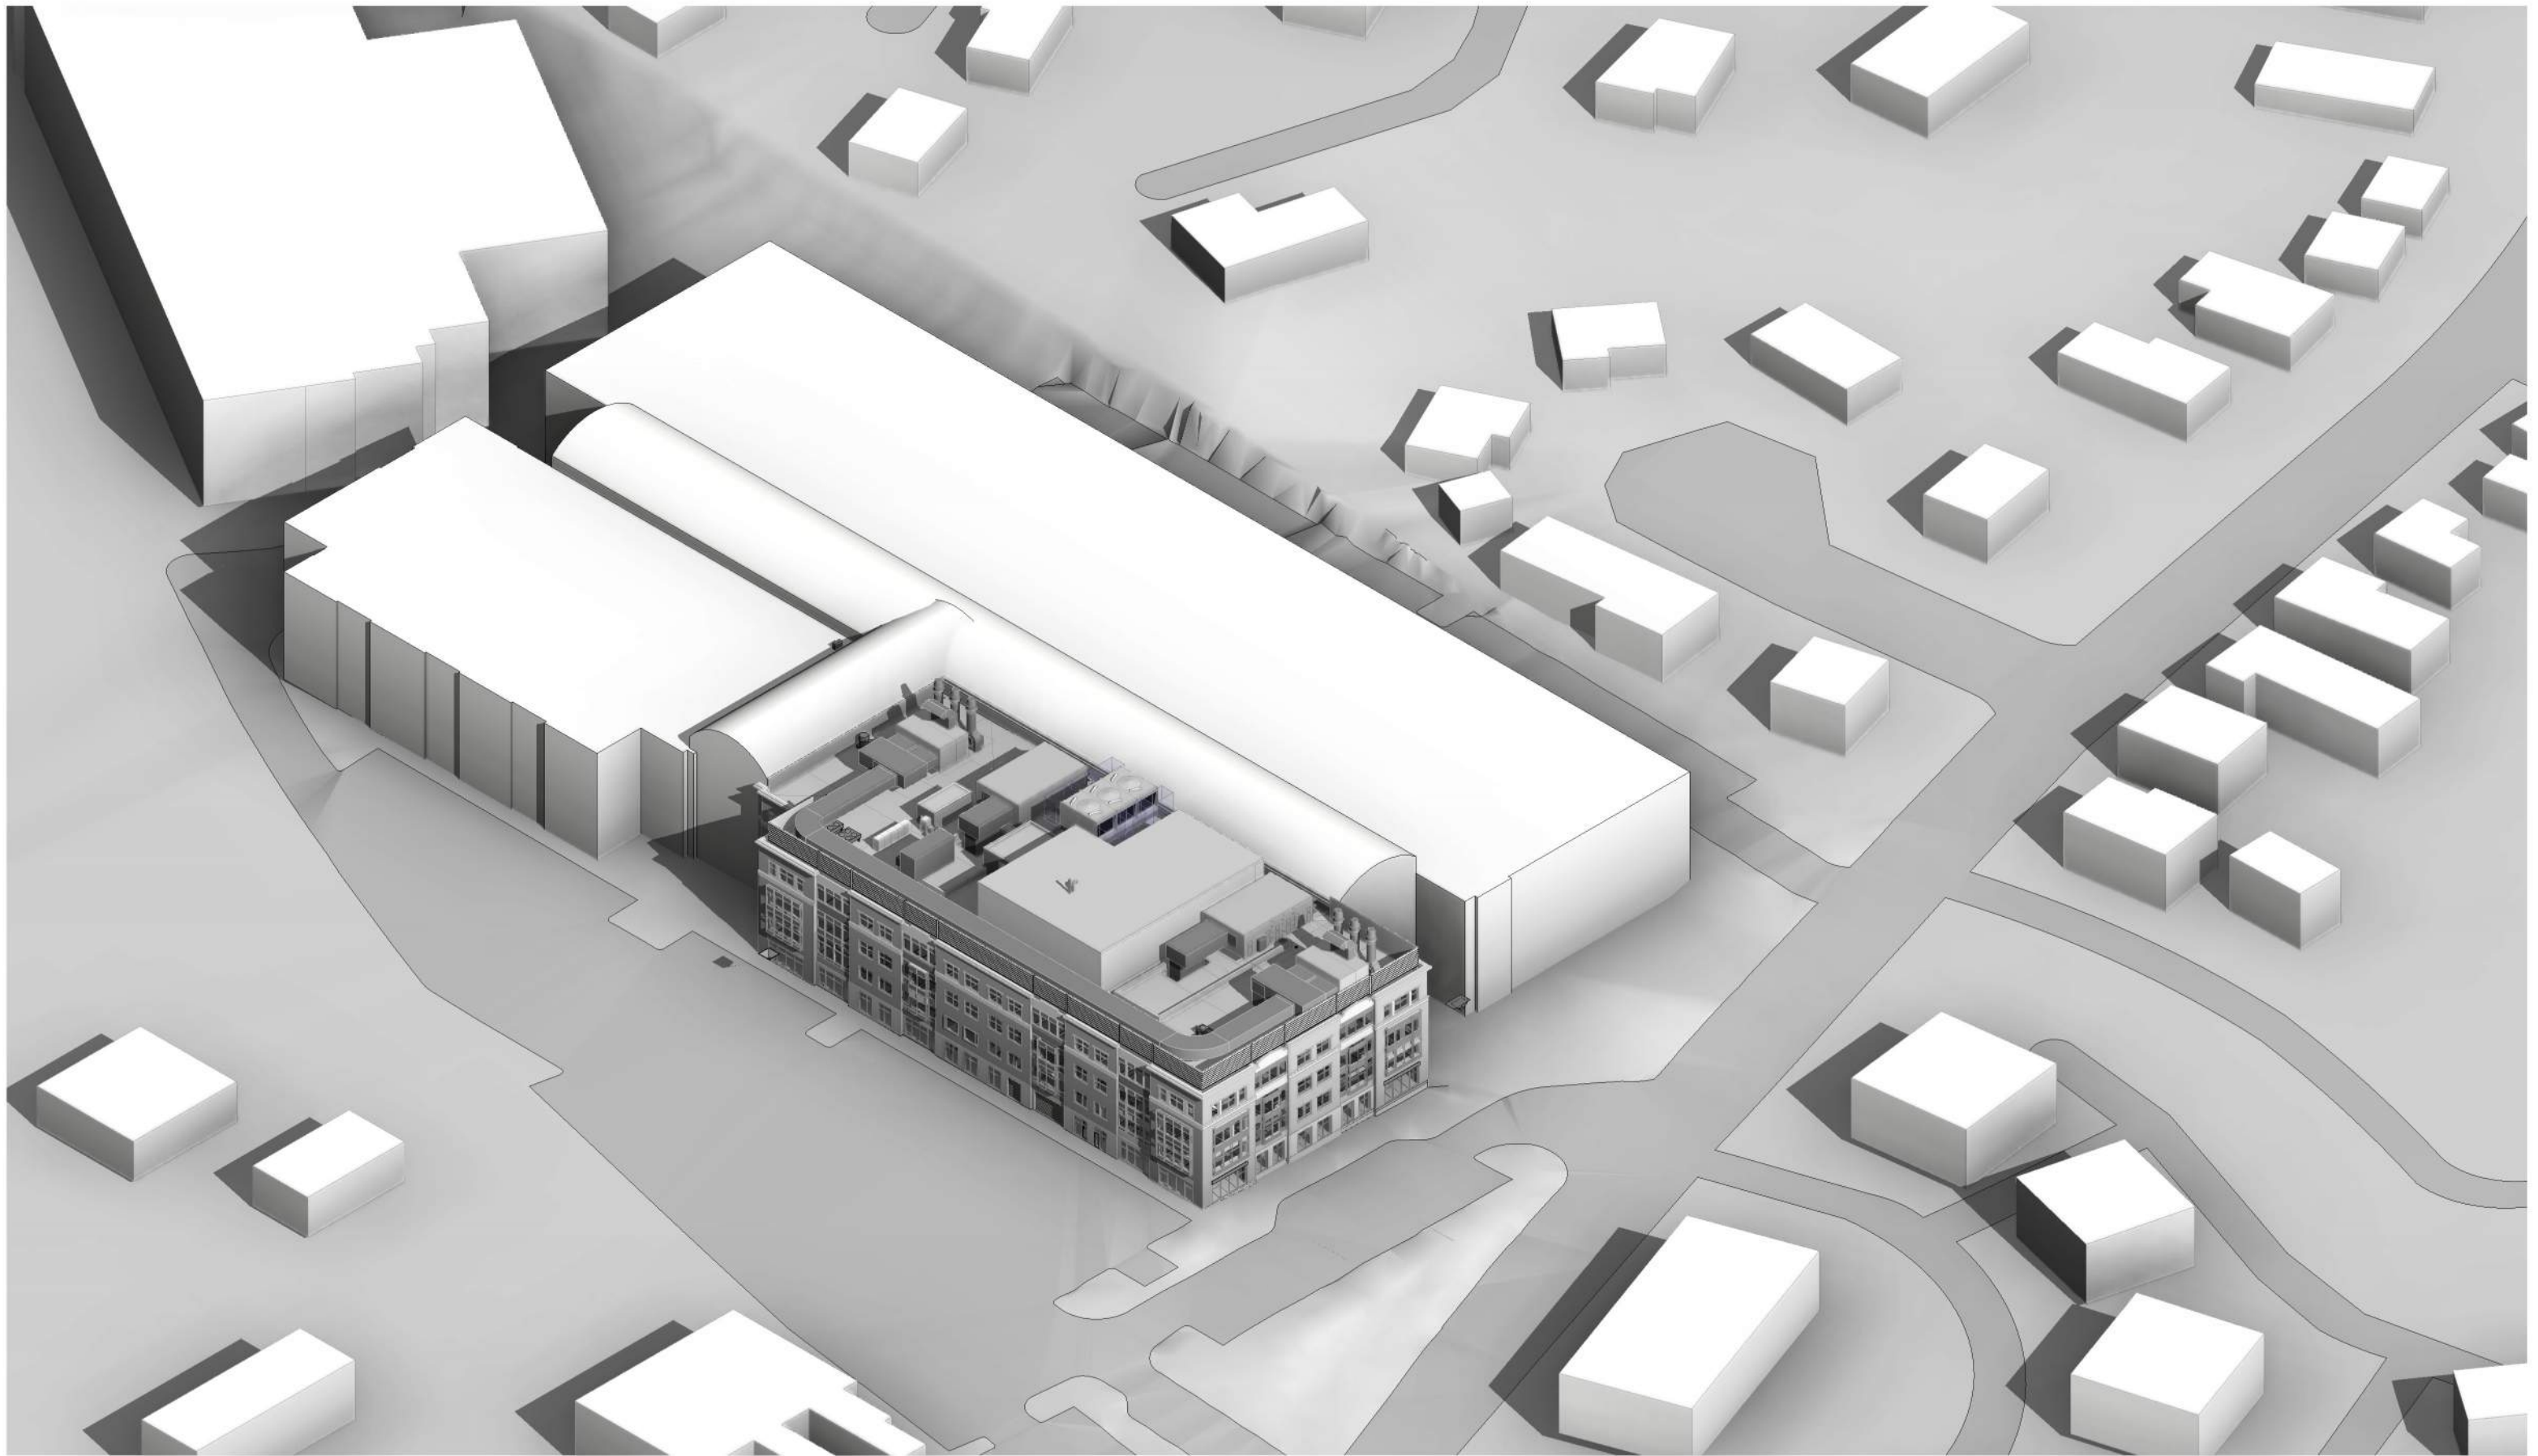

SEPTEMBER 21

SEPTEMBER 21 - SHADOW STUDY

SEPTEMBER 21 - SHADOW STUDY - 3PM

SEPTEMBER 21 - SHADOW STUDY - 6PM

DECEMBER 21

DECEMBER 21 - SHADOW STUDY

DECEMBER 21 - SHADOW STUDY - 9AM

DECEMBER 21 - SHADOW STUDY - 12PM

DECEMBER 21 - SHADOW STUDY - 3PM

DECEMBER 21 - SHADOW STUDY - 6PM

MARCH 21

MARCH 21 - SHADOW STUDY

MARCH 21 - SHADOW STUDY - 9AM

TRIA

07/30/2021 | RIVERSIDE CENTER BLDG 3 REPOSITION  
21143.00 | 275 Grove Street, Newton, MA

21 DRYDOCK AVE | SUITE 330W | BOSTON, MA 02210

MARCH 21 - SHADOW STUDY - 3PM

MARCH 21 - SHADOW STUDY - 6PM

TRIA

07/30/2021 | RIVERSIDE CENTER BLDG 3 REPOSITION  
21143.00 | 275 Grove Street, Newton, MA

21 DRYDOCK AVE | SUITE 330W | BOSTON, MA 02210

JUNE 21 - SHADOW STUDY - 6PM