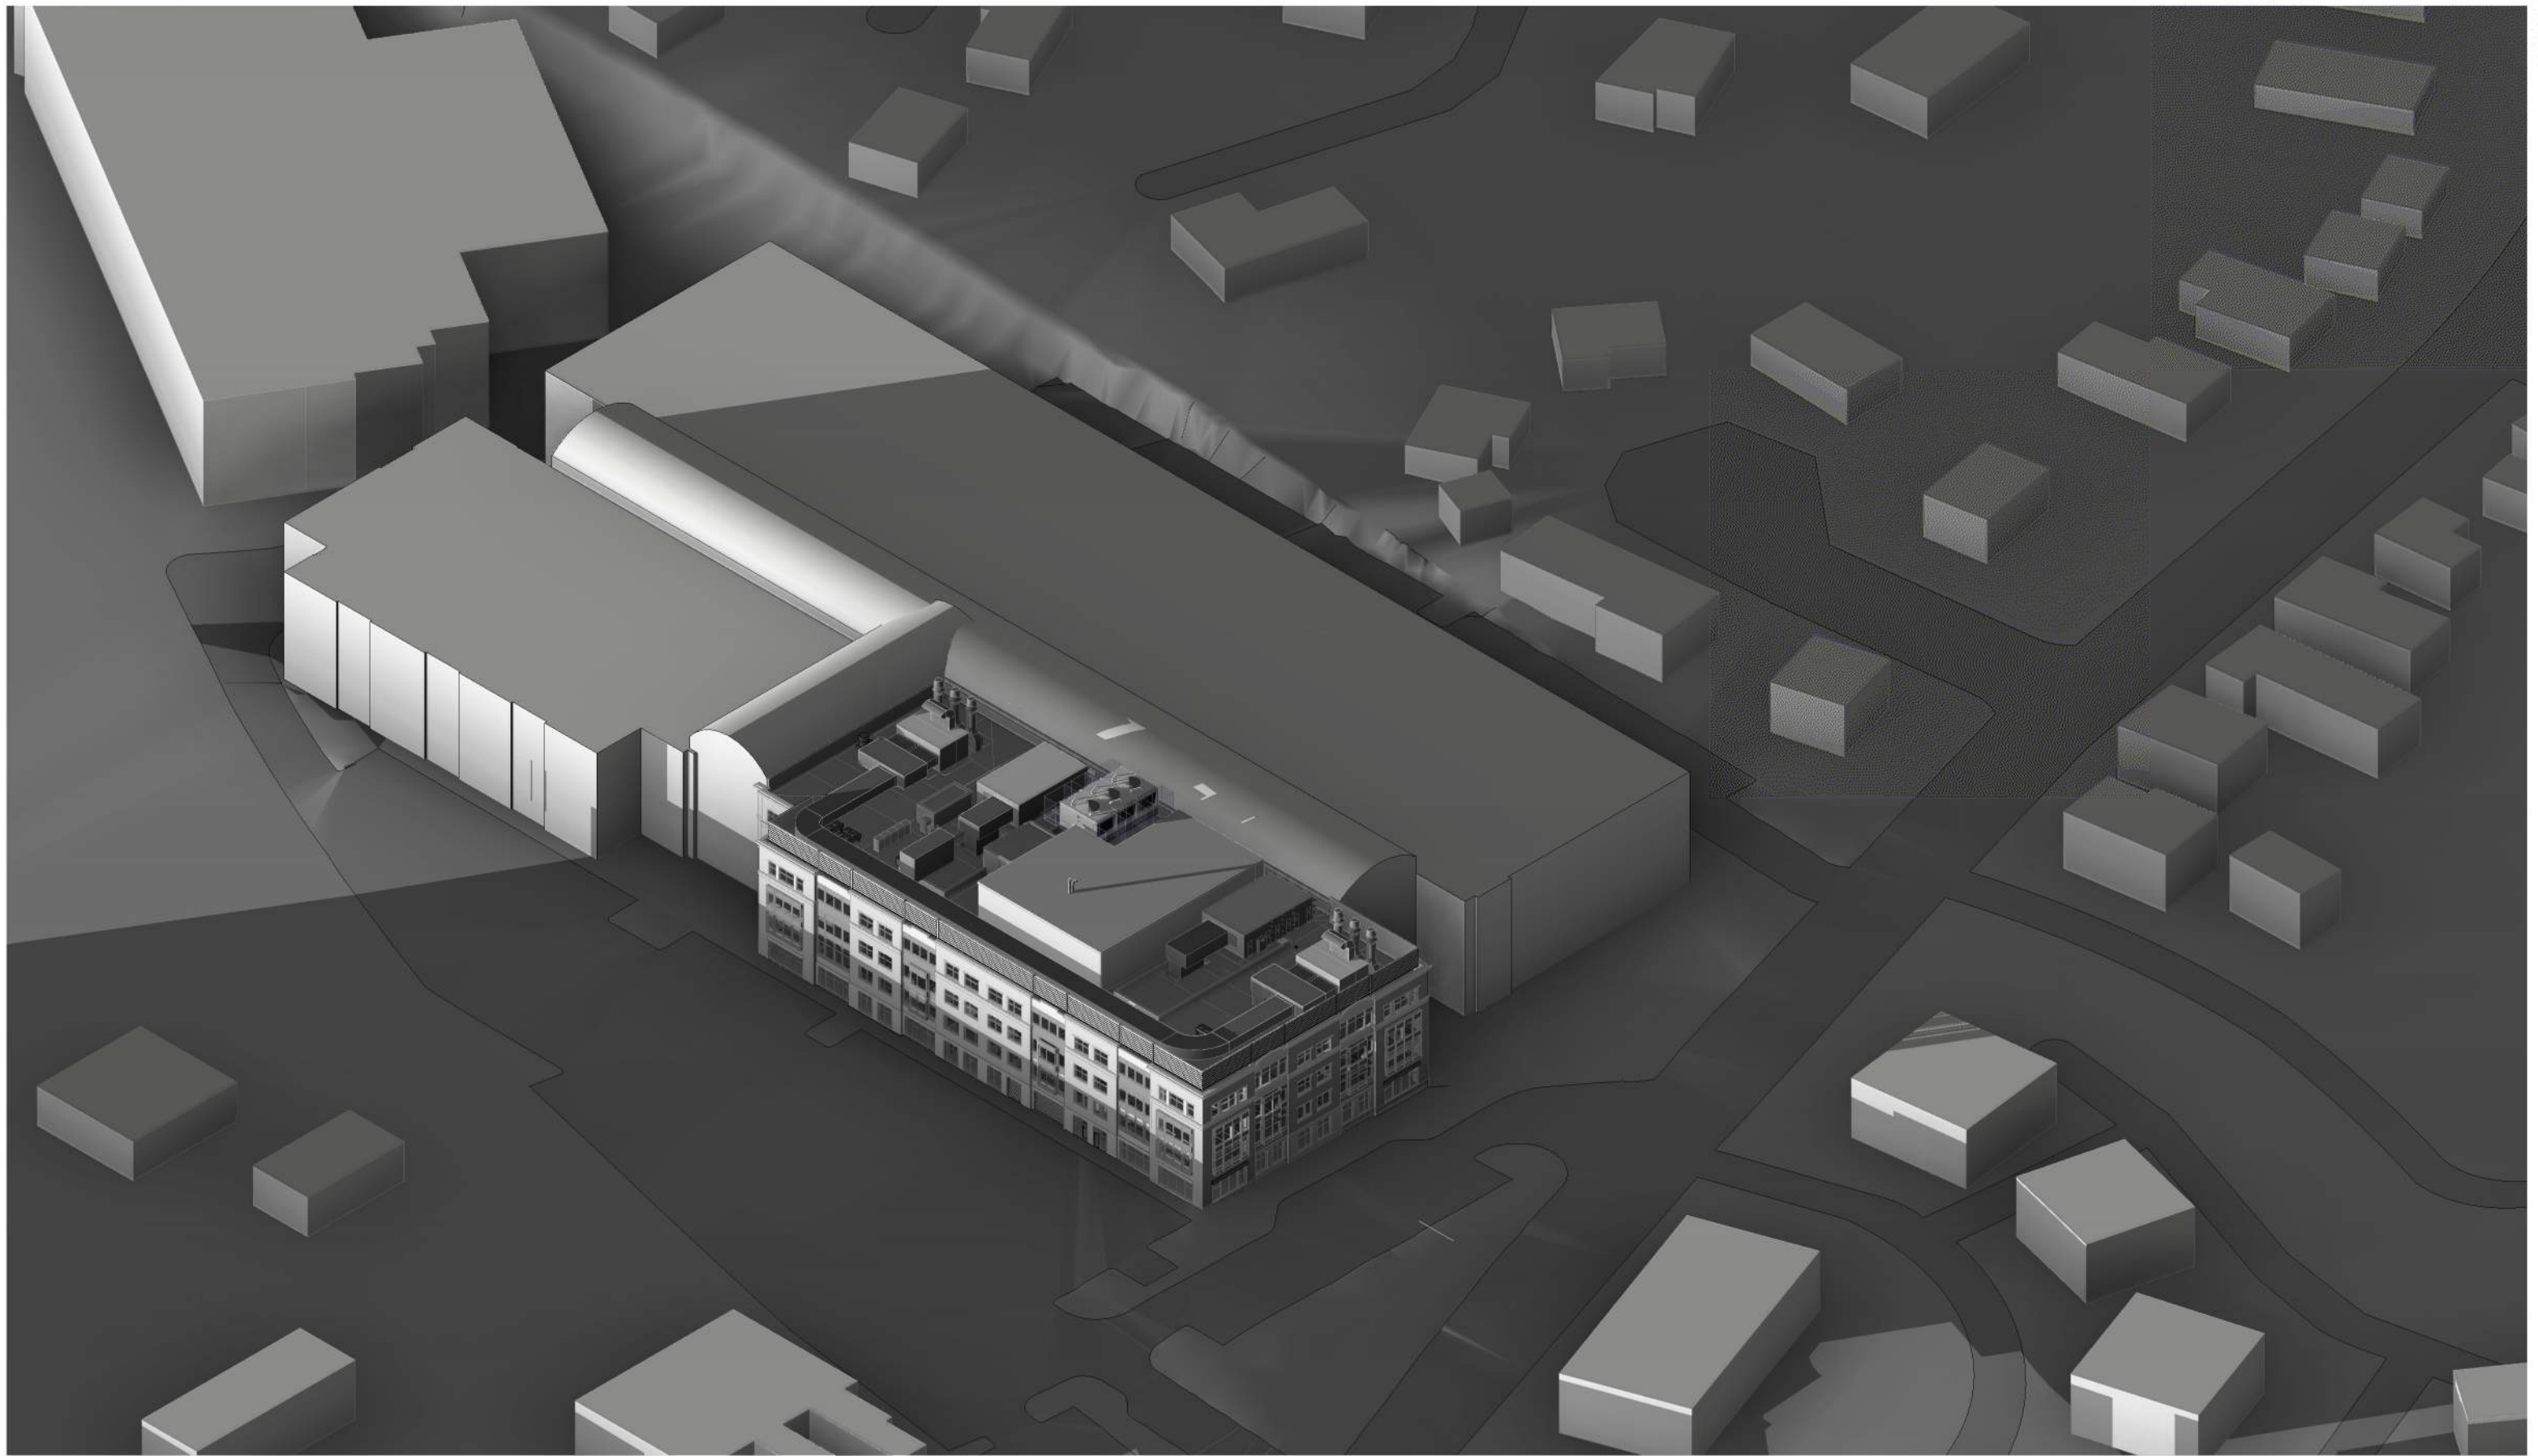

SEPTEMBER 21

SEPTEMBER 21 - SHADOW STUDY

SEPTEMBER 21 - SHADOW STUDY - 3PM

SEPTEMBER 21 - SHADOW STUDY - 6PM

DECEMBER 21

DECEMBER 21 - SHADOW STUDY

DECEMBER 21 - SHADOW STUDY - 9AM

DECEMBER 21 - SHADOW STUDY - 12PM

DECEMBER 21 - SHADOW STUDY - 3PM

DECEMBER 21 - SHADOW STUDY - 6PM

MARCH 21

MARCH 21 - SHADOW STUDY

MARCH 21 - SHADOW STUDY - 9AM

TRIA

07/30/2021 | RIVERSIDE CENTER BLDG 3 REPOSITION  
21143.00 | 275 Grove Street, Newton, MA

21 DRYDOCK AVE | SUITE 330W | BOSTON, MA 02210

MARCH 21 - SHADOW STUDY - 3PM

MARCH 21 - SHADOW STUDY - 6PM

TRIA

07/30/2021 | RIVERSIDE CENTER BLDG 3 REPOSITION  
21143.00 | 275 Grove Street, Newton, MA

21 DRYDOCK AVE | SUITE 330W | BOSTON, MA 02210

JUNE 21 - SHADOW STUDY - 6PM