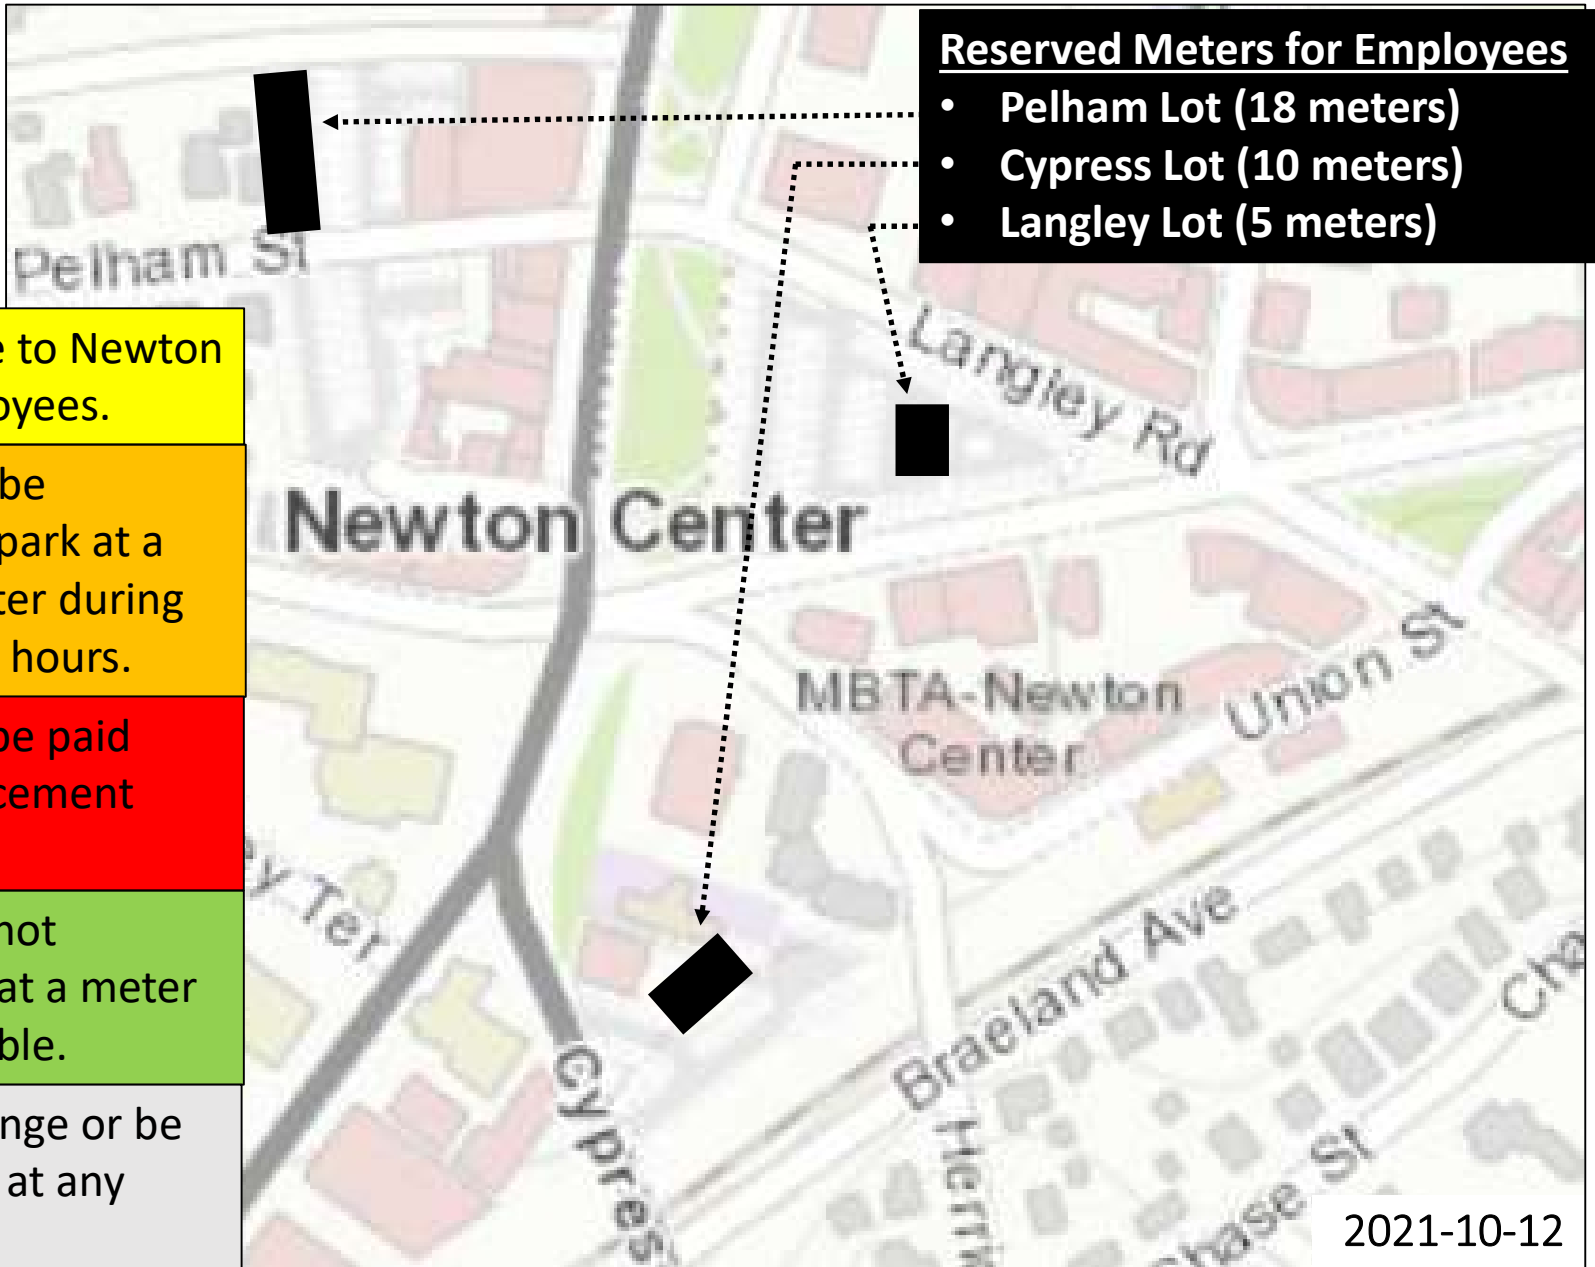

# Newton Centre Employee Parking Permit Trial

Permit is free to Newton Center employees.

Permit must be displayed to park at a reserved meter during enforcement hours.

Meter must be paid during enforcement hours.