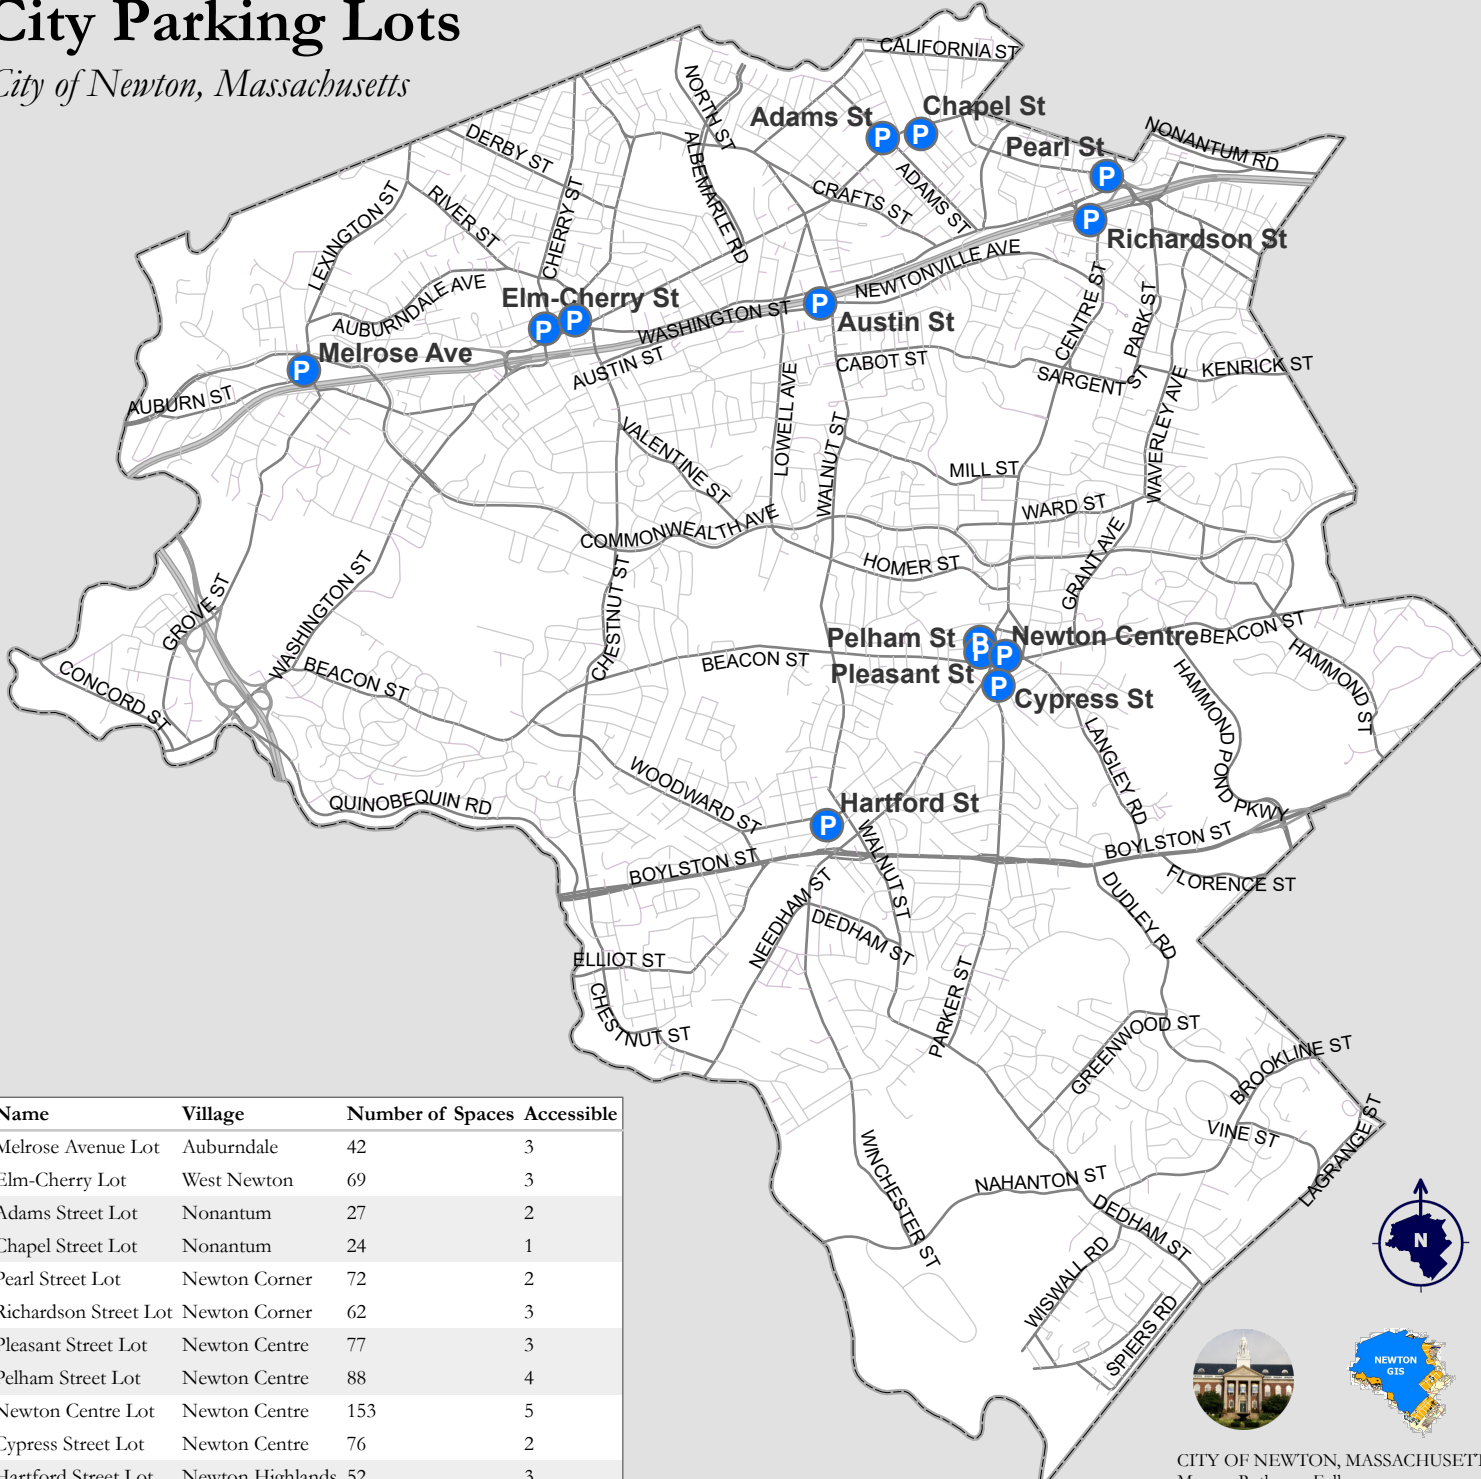

# City Parking Lots

City of Newton, Massachusetts

Name	Village	Number of Spaces	Accessible
Melrose Avenue Lot	Auburndale	42	3
Elm-Cherry Lot	West Newton	69	3
Adams Street Lot	Nonantum	27	2
Chapel Street Lot	Nonantum	24	1
Pearl Street Lot	Newton Corner	72	2
Richardson Street Lot	Newton Corner	62	3
Pleasant Street Lot	Newton Centre	77	3
Pelham Street Lot	Newton Centre	88	4
Newton Centre Lot	Newton Centre	153	5
Cypress Street Lot	Newton Centre	76	2
Hartford Street Lot	Newton Highlands	52	3
Waltham St Lot	West Newton	19	2
Austin St Lot	Newtonville	110	5

Map Date: November 19, 2021

CITY OF NEWTON, MASSACHUSETTS  
Mayor - Ruthanne Fuller