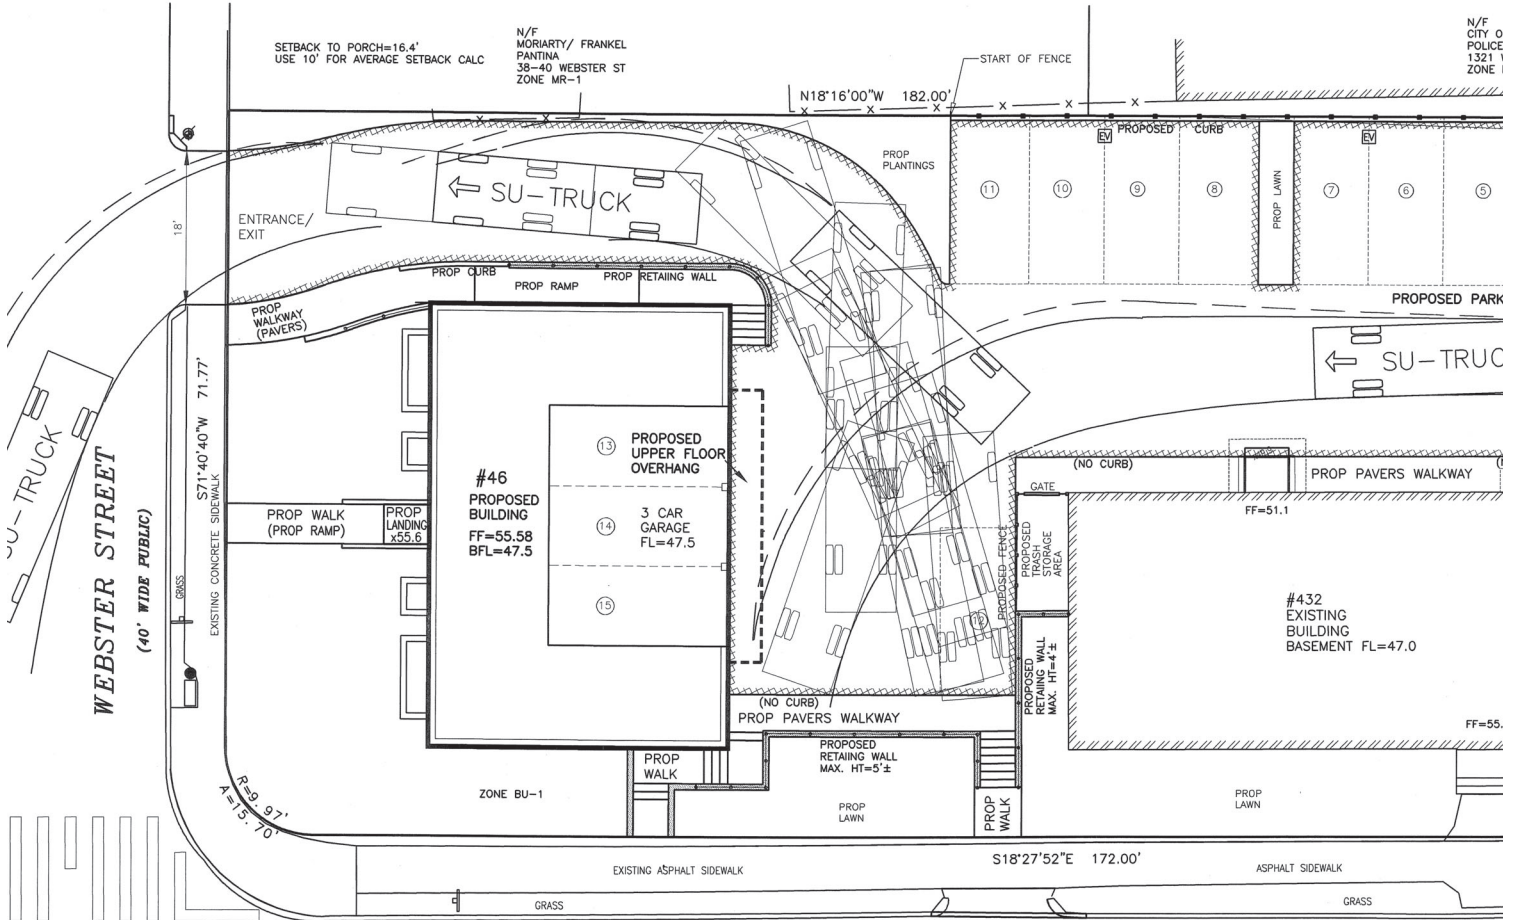

AASHTO SU-TRUCK ENTERING TURNING DETAIL
SCALE: 1 IN. = 10 FT.

AASHTO SU-TRUCK EXITING TURNING DETAIL
SCALE: 1 IN. = 10 FT.