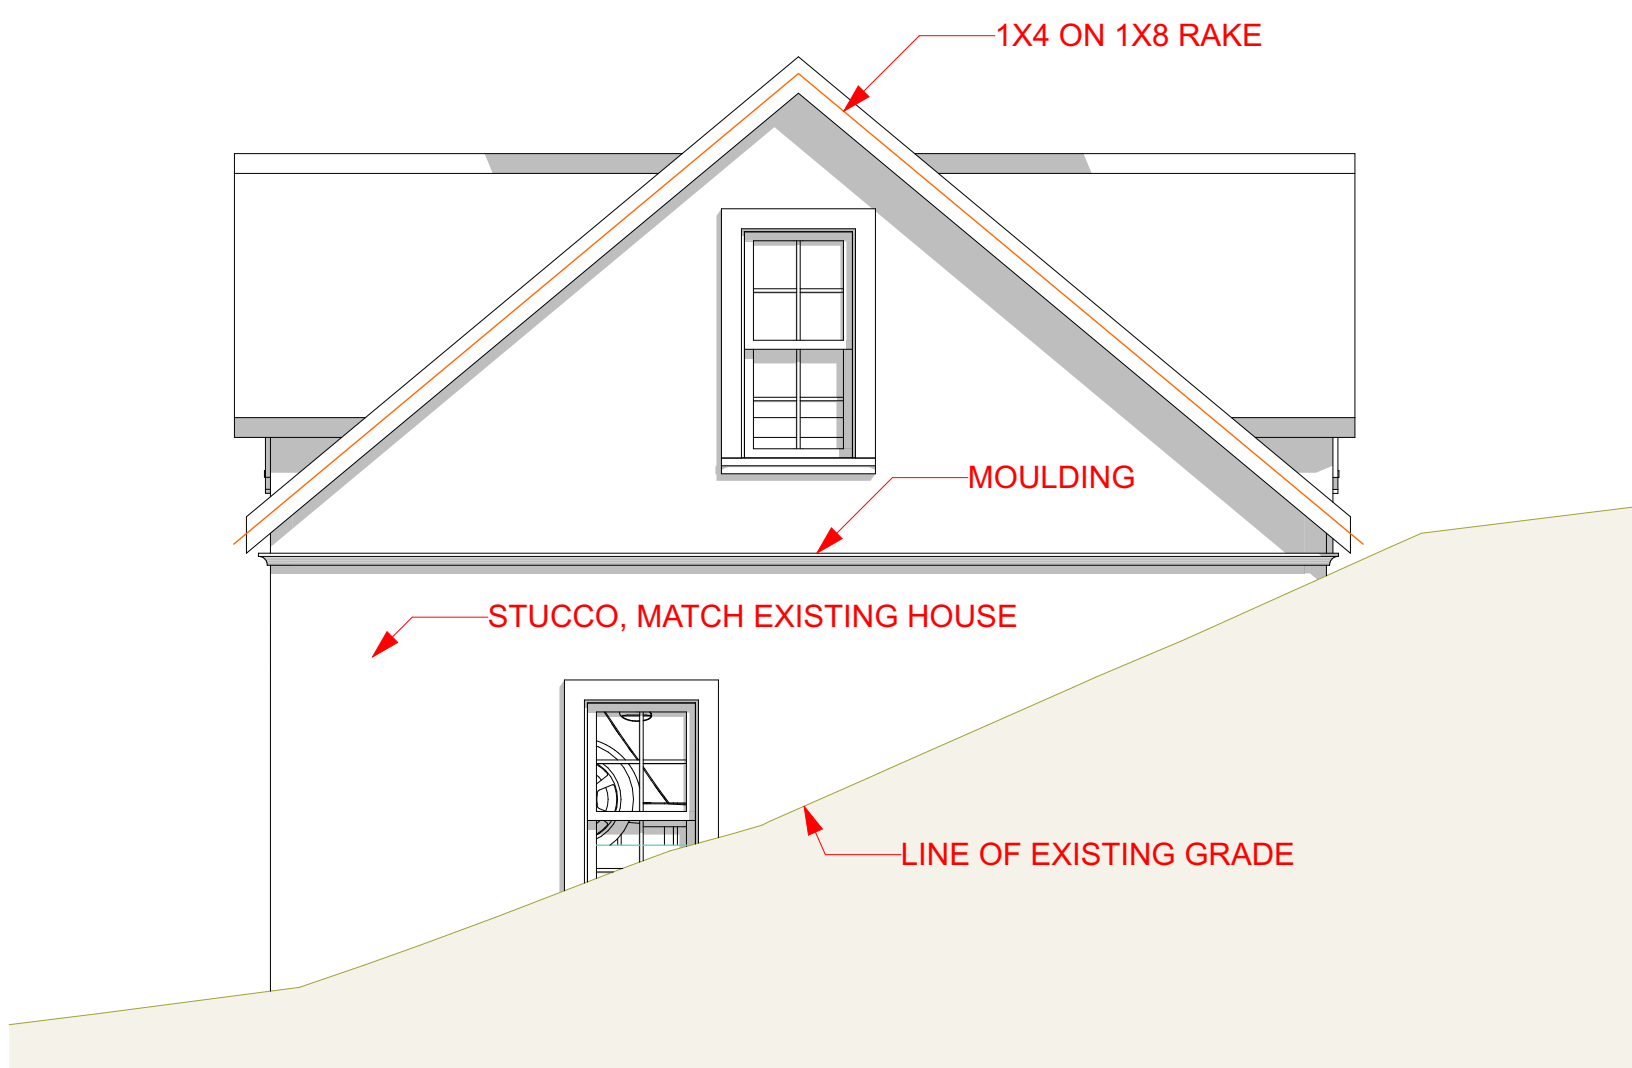

Project:

NEW GARAGE FOR 100 BISHOPSGATE RD.

Owner:

Ely & Ellen Kaplansky
100 Bishopsgate Rd.
Newton

Date:

9-20-21

Architect:

SANGIOLLO ASSOCIATES, ARCHITECTS
9 Skecheconet Way,
W. Harwich, MA 017 272 5402

Drawing:

PLAN & ELEVATIONS

A2

E14 North Elevation 1/4" = 1'-0"

E14 South Elevation 1/4" = 1'-0"

1. Story 1/4" = 1'-0"