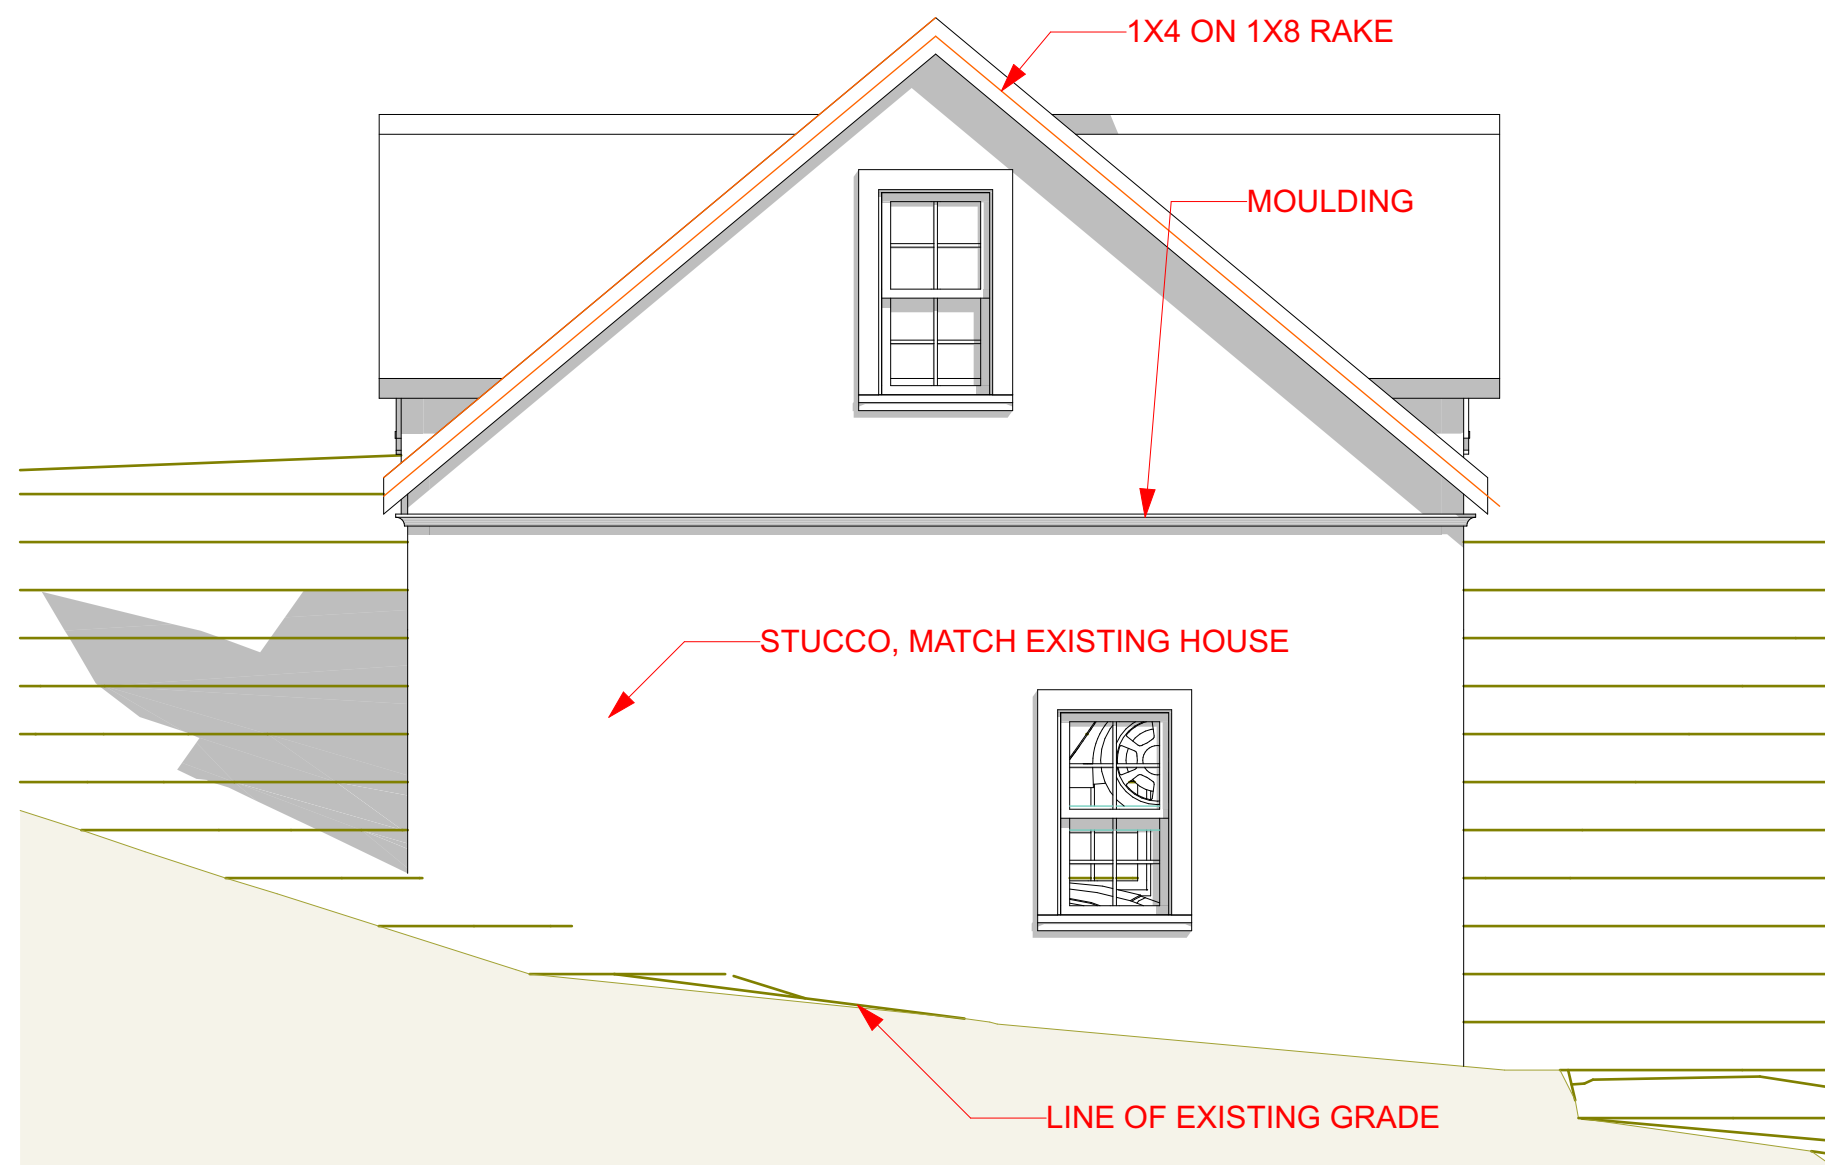

Project:

NEW GARAGE FOR 100 BISHOPSGATE RD.

Owner:

Ely & Ellen Kaplansky
100 Bishopsgate Rd.
Newton

Date:

9-20-21

Architect:

SANGIOLLO ASSOCIATES, ARCHITECTS
9 Skecheconet Way,
W. Harwich, MA 017 272 5402

Drawing:

PLAN & ELEVATIONS

A2

E14 North Elevation 1/4" = 1'-0"

E14 South Elevation 1/4" = 1'-0"

1. Story 1/4" = 1'-0"