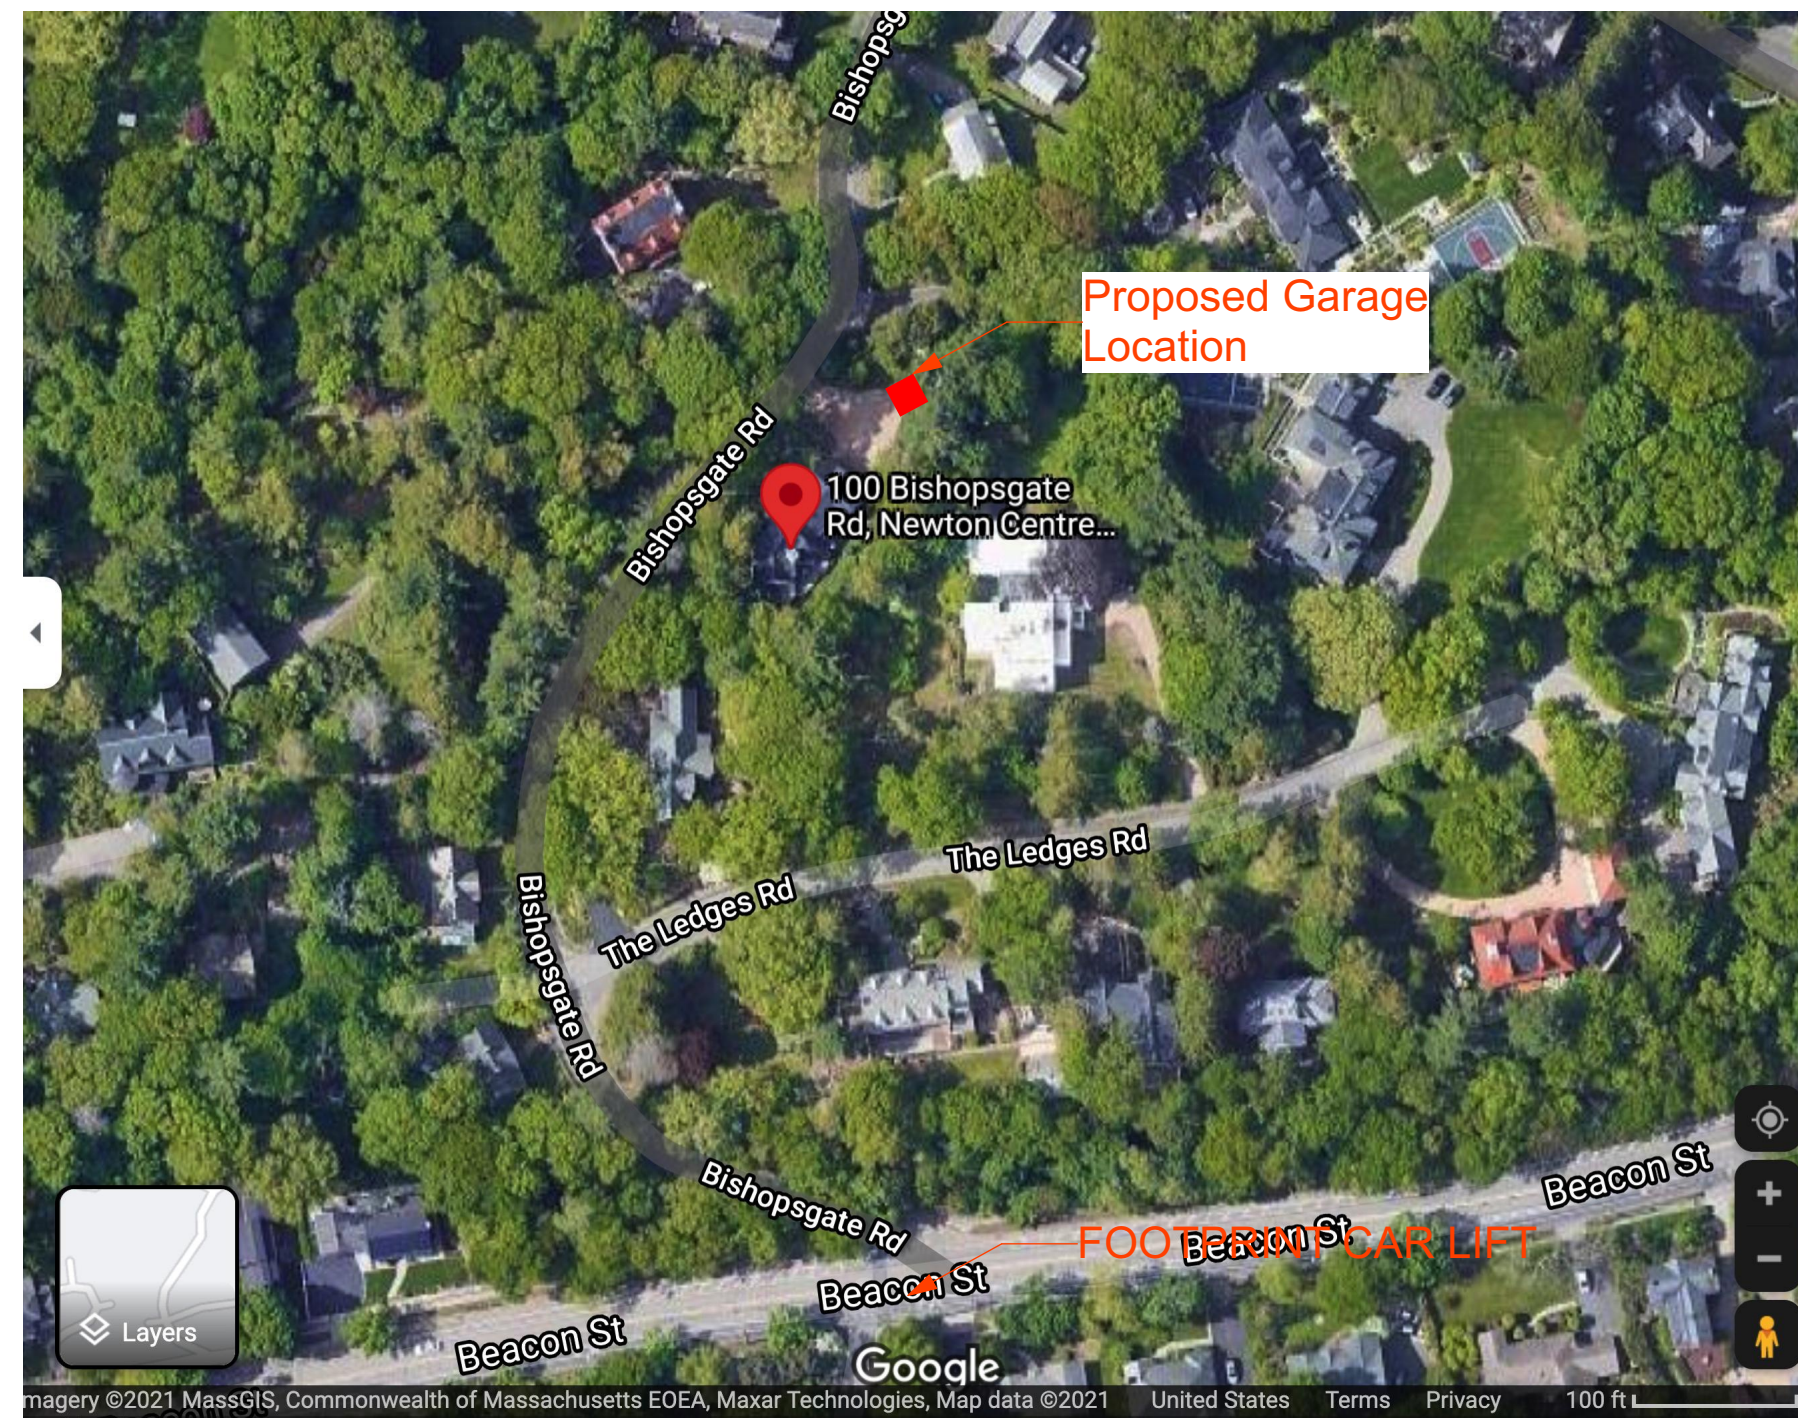

Existing Garage on end of House

100 Bishopsgate assessors map 1:3.33

<b>Project:</b> <b>NEW GARAGE FOR 100 BISHOPSGATE RD.</b>		
<b>Owner:</b> Ely & Ellen Kaplansky 100 Bishopsgate Rd. Newton		<b>Date:</b> 9-20-21
<b>Architect:</b> SANGIOLA ASSOCIATES, ARCHITECTS 9 Skecheconet Way, W. Harwich, MA 617 272 5402		<b>A3</b>
<b>Drawing:</b> <b>CONTEXT</b>		

Existing House

100 Bishopsgate sat view 6" = 1'-0"