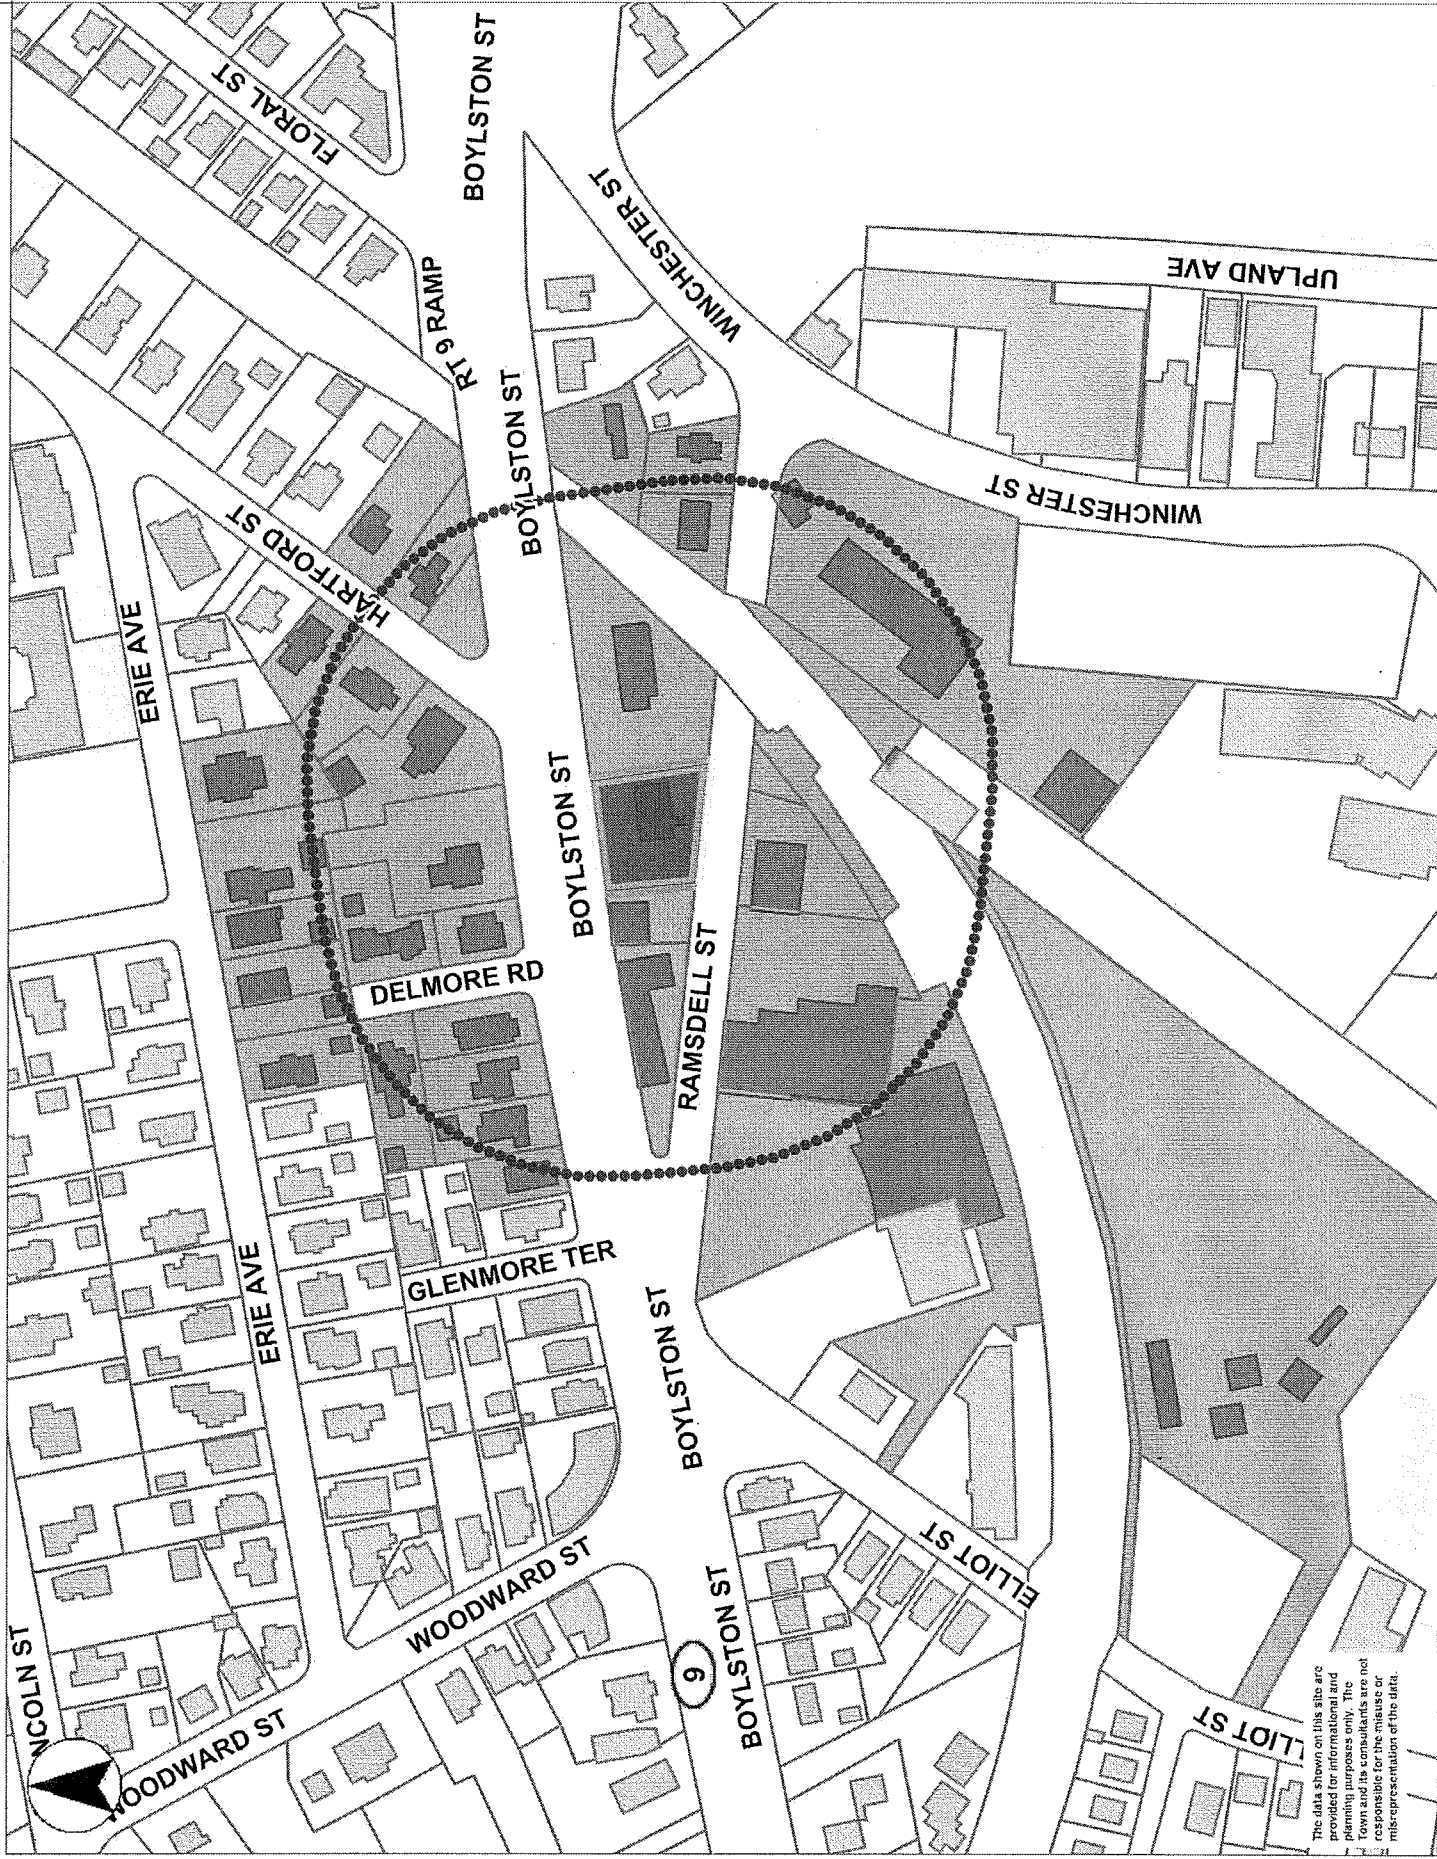

#29-22

- Address Numbers
- Buildings
- Parcels
- Parking Lots
- EOP
- MA Highways
- Picavale
- US Highway
- Numbered Routes
- Streets
- Town Boundary
- Abutting Towns (Opaque)
- Abutting Towns
- Streams
- Surface Water

Newton, MA DPW - MapsOnline

Printed on 01/03/2022 at 02:59 PM