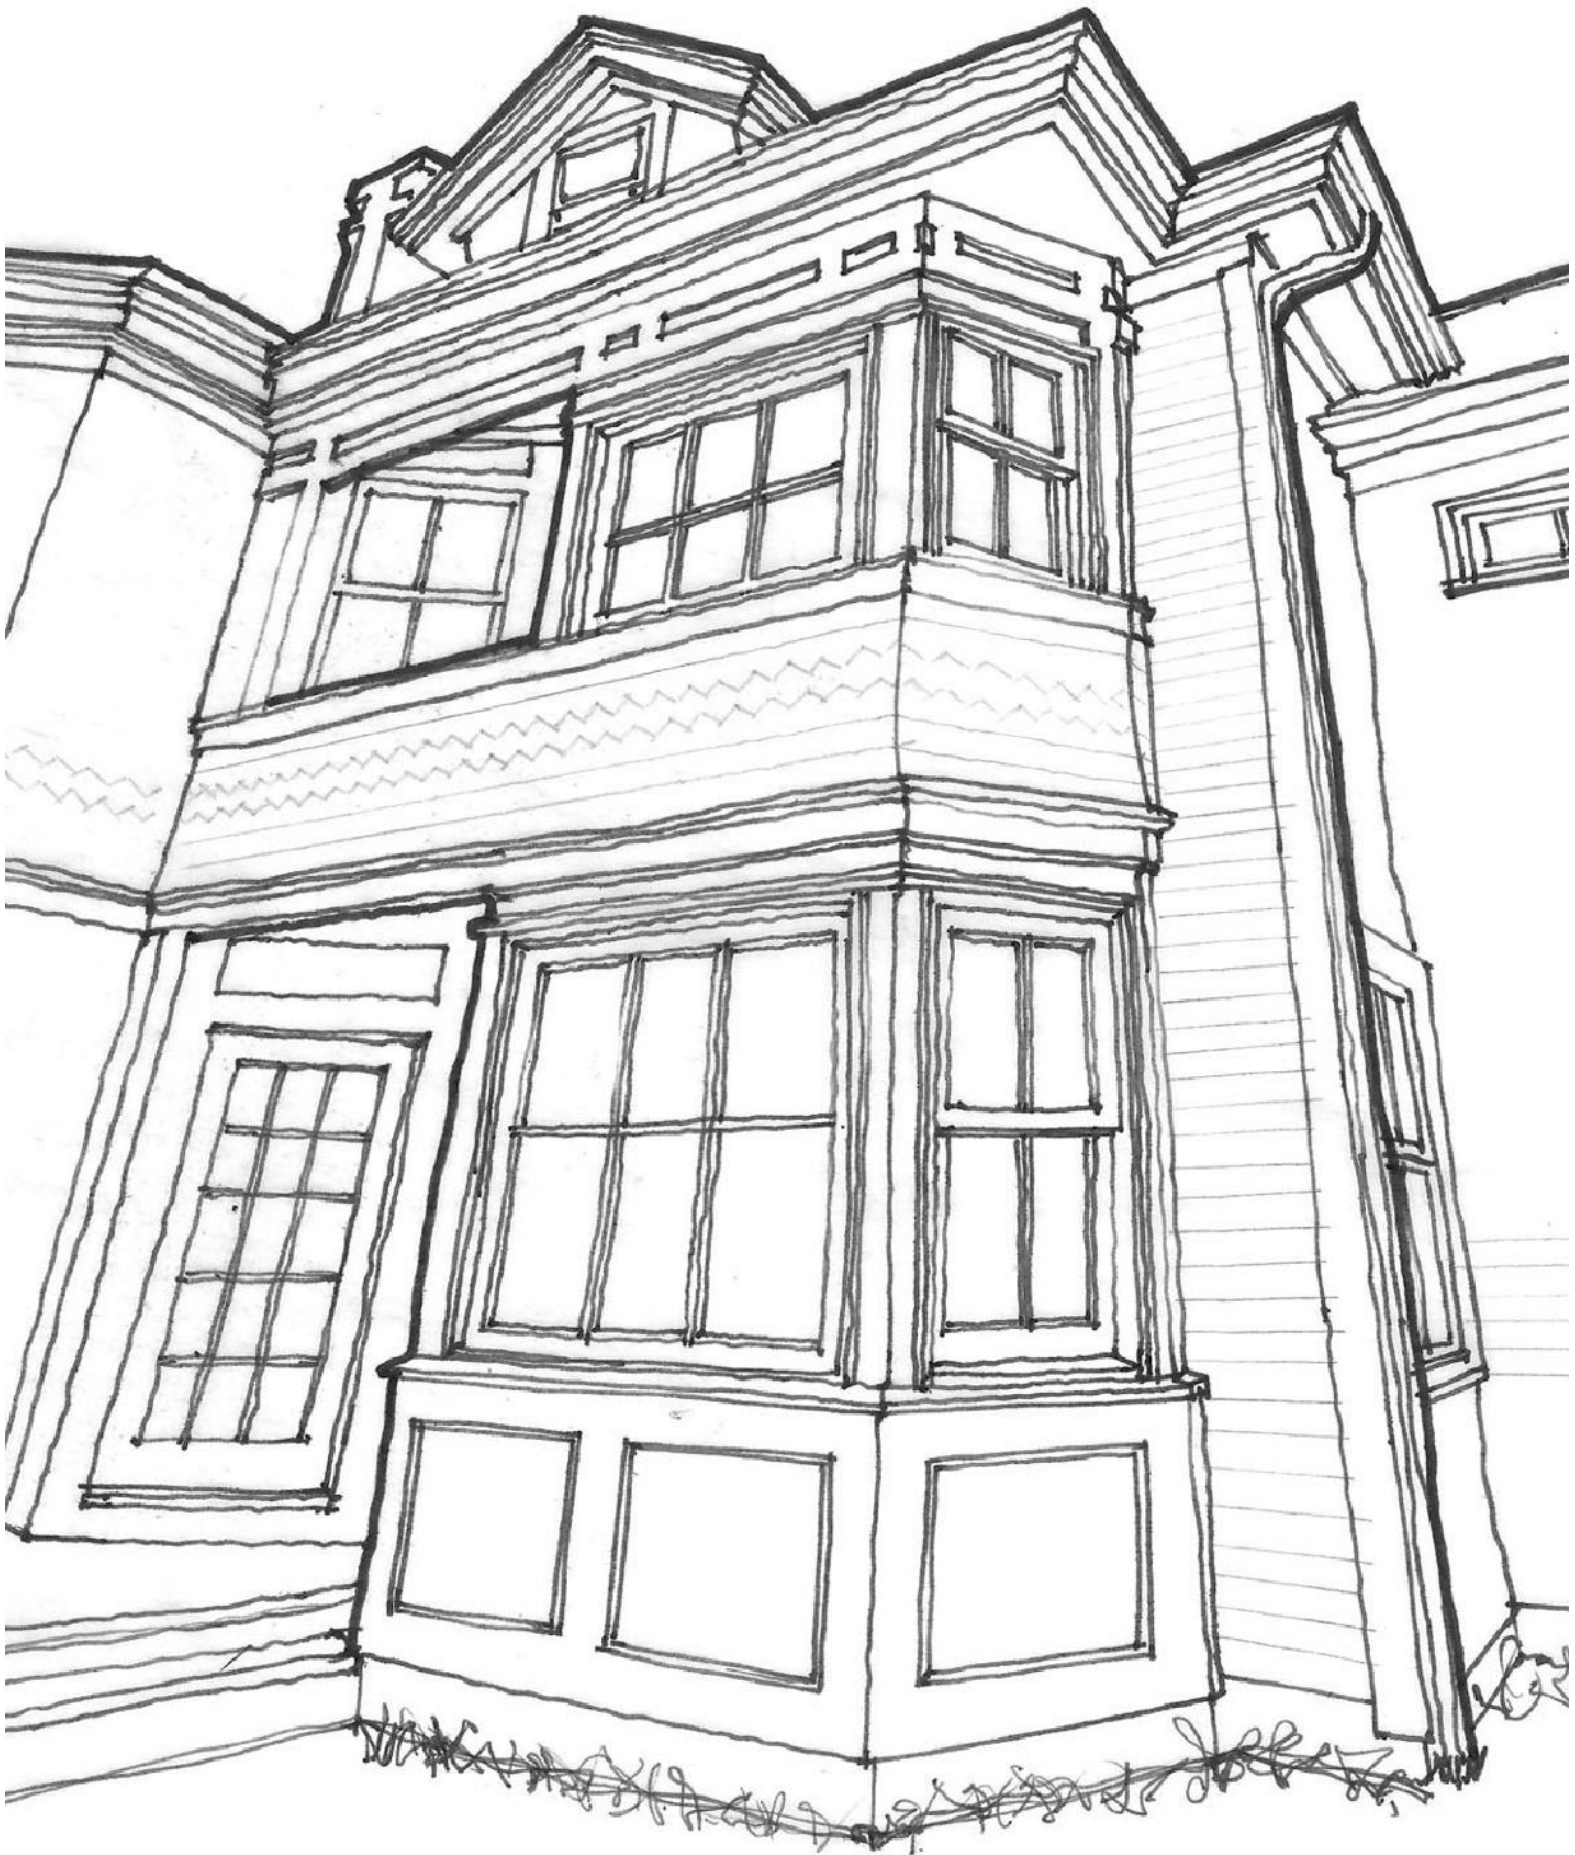

TW1852

DHP3452

TW1852

1 Living Room

*Simitis Architecture Studio*  
158 Mount Auburn St. Suite 02  
Cambridge, MA 02138  
617 771-6946

61 Central St.  
Newton, MA 02466

Dining Room,  
Bed Room Bay

**A1.2**  
N.T.S.  
02 Feb 2022