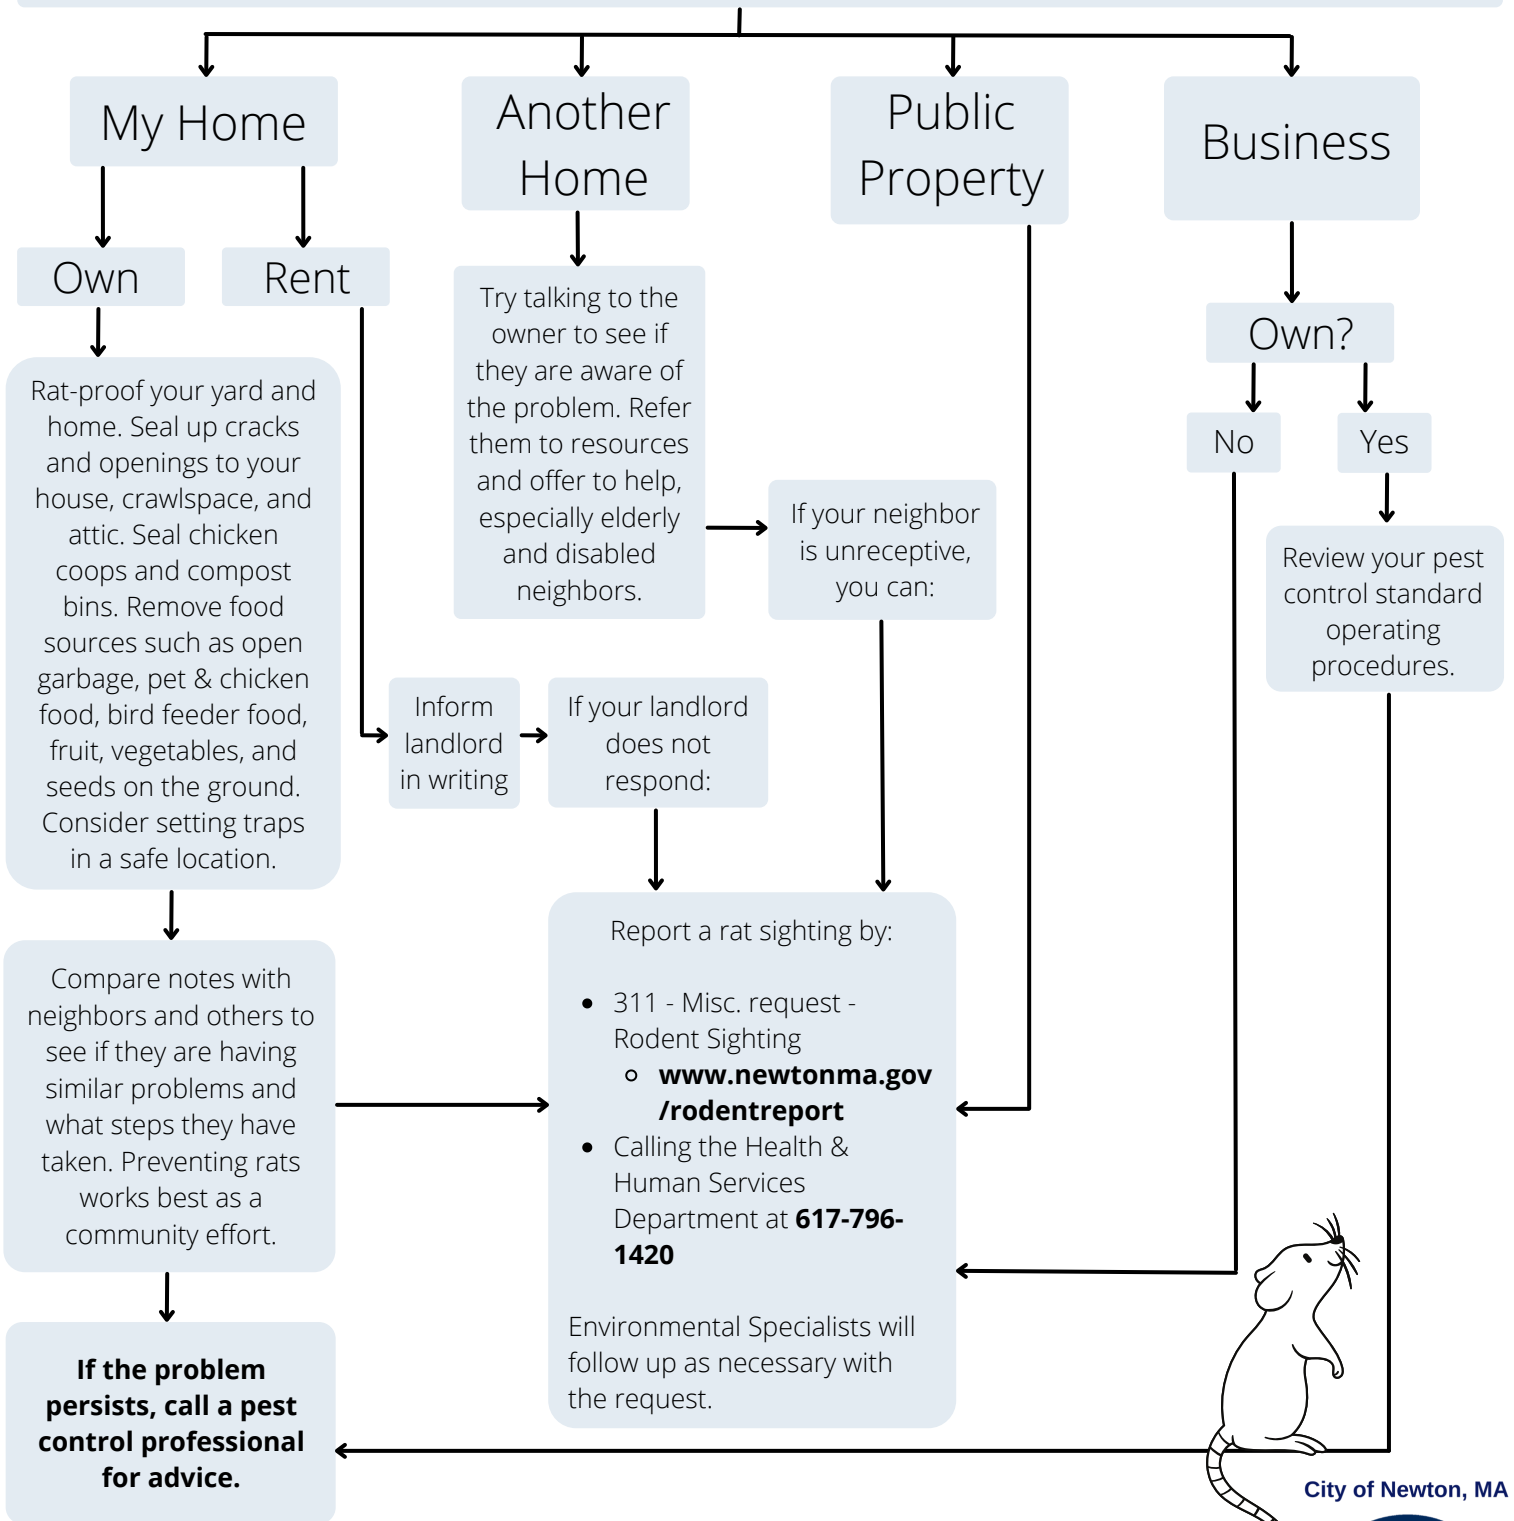

WHAT TO DO IF YOU SEE SIGNS OF RATS

Use this tool to help you decide!

Where is the rat problem?

City of Newton, MA

For additional rat prevention and control resources, visit our website at www.newtonma.gov/rats

Public Health
Prevent. Promote. Protect.