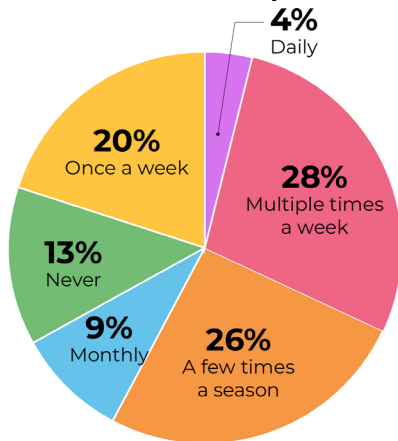

PERMITTED FIELD USAGE DATA

SURVEY RESULTS

WHAT IS YOUR AGE?

WHAT IS YOUR RACE?

HOW OFTEN DO YOU VISIT ALBEMARLE IN SPRING / SUMMER?

HOW OFTEN DO YOU VISIT ALBEMARLE IN FALL / WINTER?

HOW DO YOU MOST OFTEN GET TO ALBEMARLE?

WHAT TIME OF DAY DO YOU VISIT?

SURVEY RESULTS

WHAT IS YOUR HOME ZIP CODE?

PLANS FOR ALBEMARLE SHOULD INCLUDE THE IMPACTS OF CLIMATE CHANGE AND FLOODING IN THIS AREA

WHICH OF THESE USER GROUPS DO YOU MOST IDENTIFY WITH?