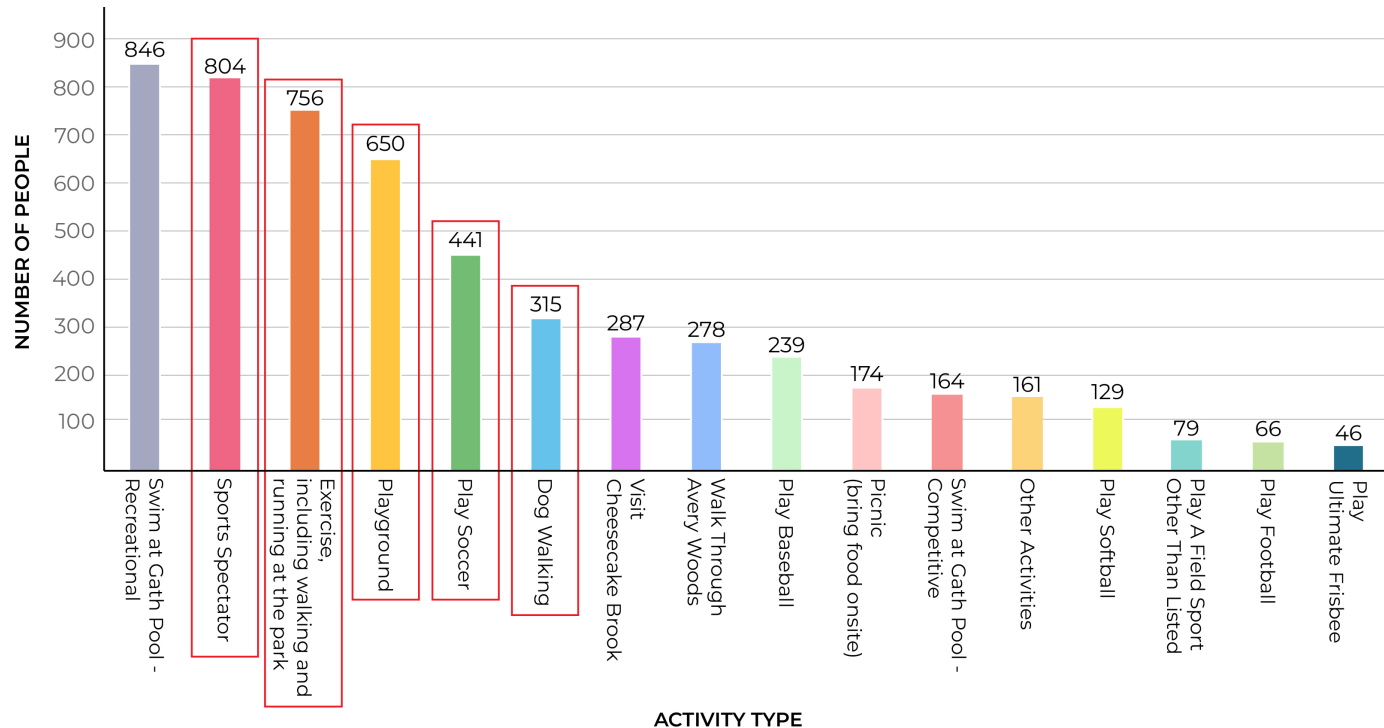

WHAT TIME OF DAY DO YOU VISIT?

SURVEY RESULTS

WHAT IS YOUR HOME ZIP CODE?

PLANS FOR ALBEMARLE SHOULD INCLUDE THE IMPACTS OF CLIMATE CHANGE AND FLOODING IN THIS AREA

WHICH OF THESE USER GROUPS DO YOU MOST IDENTIFY WITH?

SURVEY RESULTS

Top 5 Community Survey Park Priorities

- Sports Fields
- Lighting
- Playgrounds
- Shaded Picnic Tables
- Walking Paths

WHAT ARE YOUR TOP 5 PRIORITIES FOR THIS AREA?

SURVEY RESULTS

Top 5 Community Survey Park Activities

- Sports Spectator
- Exercise (Walking, Running, etc.)
- Playgrounds
- Play Soccer
- Dog Walking

WHAT TYPES OF ACTIVITIES DO YOU USE ALBEMARLE FOR?

SURVEY RESULTS

Top 5 Community Survey Park Improvements