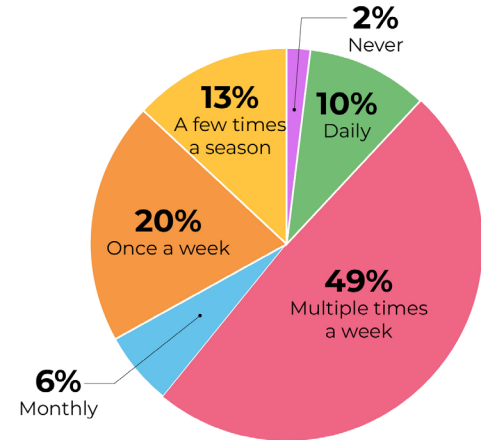

PERMITTED FIELD USAGE DATA

SURVEY RESULTS

WHAT IS YOUR AGE?

WHAT IS YOUR RACE?

HOW OFTEN DO YOU VISIT ALBEMARLE IN SPRING / SUMMER?

HOW OFTEN DO YOU VISIT ALBEMARLE IN FALL / WINTER?

HOW DO YOU MOST OFTEN GET TO ALBEMARLE?

WHAT TIME OF DAY DO YOU VISIT?

SURVEY RESULTS

WHAT IS YOUR HOME ZIP CODE?

PLANS FOR ALBEMARLE SHOULD INCLUDE THE IMPACTS OF CLIMATE CHANGE AND FLOODING IN THIS AREA

WHICH OF THESE USER GROUPS DO YOU MOST IDENTIFY WITH?