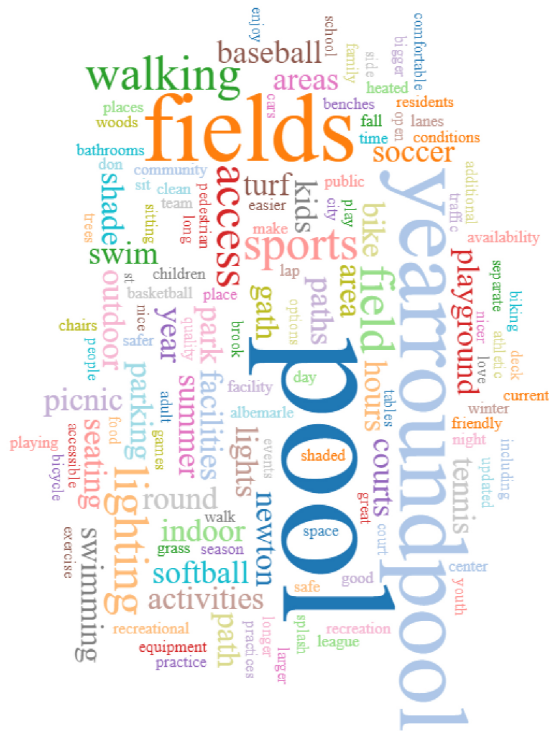

SURVEY RESULTS

Top 5 Community Survey Park Priorities

- Sports Fields
- Lighting
- Playgrounds
- Shaded Picnic Tables
- Walking Paths

WHAT ARE YOUR TOP 5 PRIORITIES FOR THIS AREA?

SURVEY RESULTS

Top 5 Community Survey Park Activities

- Sports Spectator
- Exercise (Walking, Running, etc.)
- Playgrounds
- Play Soccer
- Dog Walking

WHAT TYPES OF ACTIVITIES DO YOU USE ALBEMARLE FOR?

SURVEY RESULTS

Top 5 Community Survey Park Improvements

- Sports Fields
- Improved Lighting
- More Recreational Pool Option
- Safer Pedestrian Access
- Safer Bicycle Access

WHAT IMPROVEMENTS WOULD YOU LIKE TO SEE AT ALBEMARLE?

SURVEY RESULTS

WHAT WOULD MAKE YOU USE ALBEMARLE MORE?