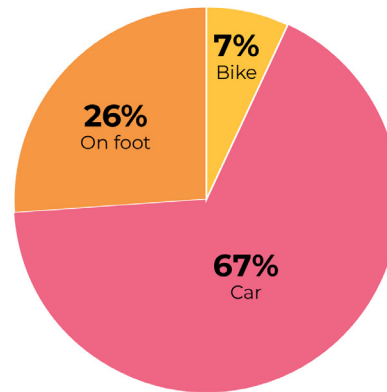

PERMITTED FIELD USAGE DATA

SURVEY RESULTS

WHAT IS YOUR AGE?

WHAT IS YOUR RACE?

HOW OFTEN DO YOU VISIT ALBEMARLE IN SPRING / SUMMER?

HOW OFTEN DO YOU VISIT ALBEMARLE IN FALL / WINTER?

HOW DO YOU MOST OFTEN GET TO ALBEMARLE?

WHAT TIME OF DAY DO YOU VISIT?

SURVEY RESULTS

WHAT IS YOUR HOME ZIP CODE?

PLANS FOR ALBEMARLE SHOULD INCLUDE THE IMPACTS OF CLIMATE CHANGE AND FLOODING IN THIS AREA

WHICH OF THESE USER GROUPS DO YOU MOST IDENTIFY WITH?