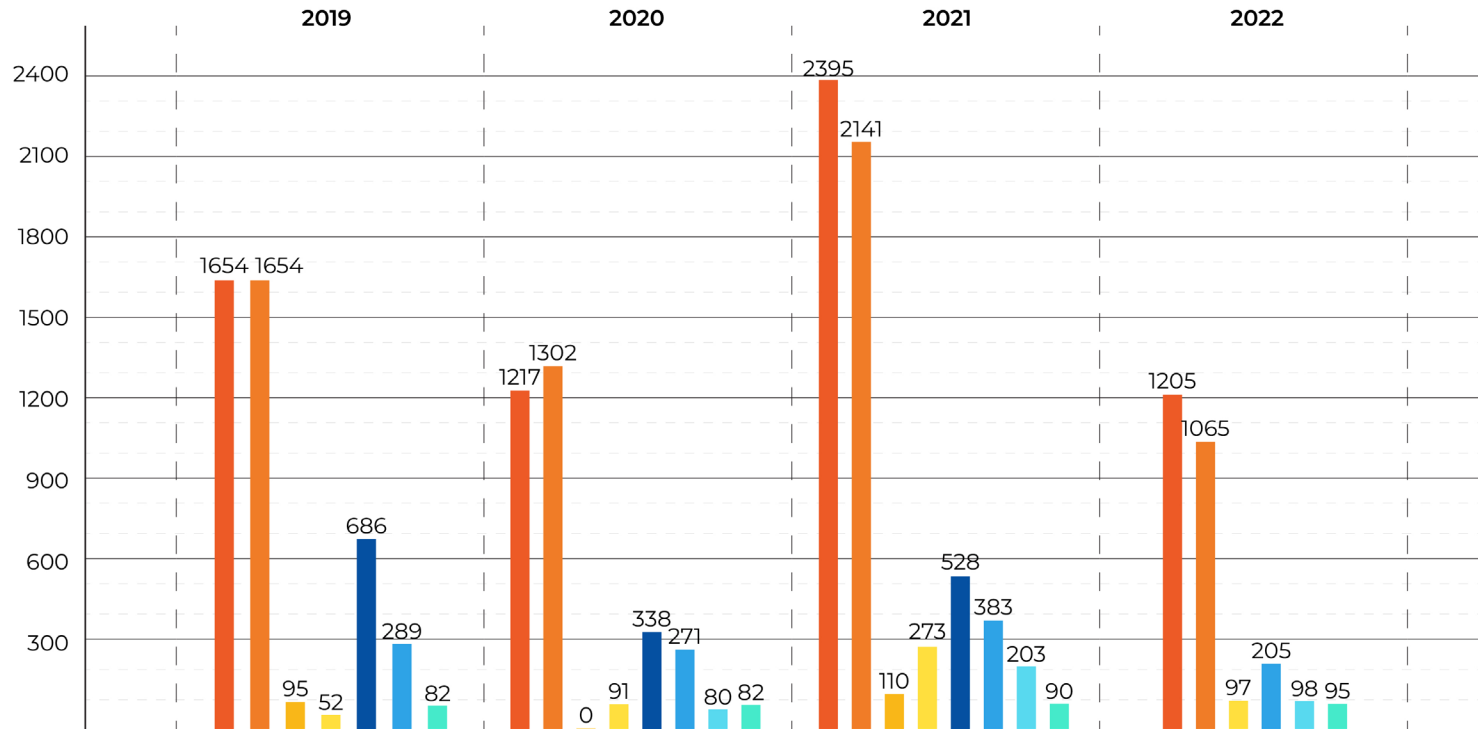

PERMITTED FIELD USAGE DATA FOR YOUTH SPORT GROUPS

ANNUAL HOURS OF PERMITTED FIELD USAGE
AT ALBEMARLE

Multipurpose Fields:

- Newton Girls Soccer
- Newton Youth Soccer
- Newton Mustangs (2022 Fall program)
- BUDA Frisbee

Diamond Ballfields:

- Newton Little League (2022 Not submitted)
- Newton Girls Softball
- LL Senior Division (2019 number included in LL)
- Babe Ruth Baseball