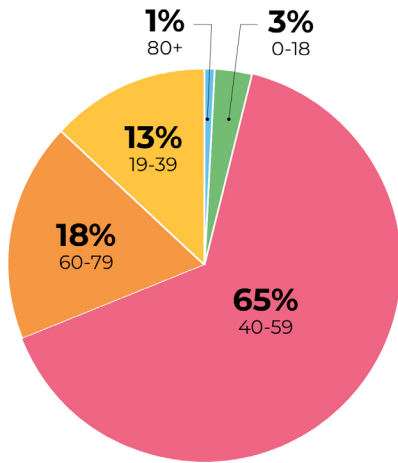

APPENDIX

SURVEY RESULTS →

Newton's Parks, Recreation & Culture, in collaboration with the Friends of Albemarle, conducted a survey from February 22, 2022 through March 13/22. The survey was circulated widely and there were 1,564 responses. Weston & Sampson analyzed the data and created the following graphs and charts displaying the data.

PERMITTED FIELD USAGE DATA

SURVEY RESULTS

WHAT IS YOUR AGE?

WHAT IS YOUR RACE?

HOW OFTEN DO YOU VISIT ALBEMARLE IN SPRING / SUMMER?

HOW OFTEN DO YOU VISIT ALBEMARLE IN FALL / WINTER?

HOW DO YOU MOST OFTEN GET TO ALBEMARLE?