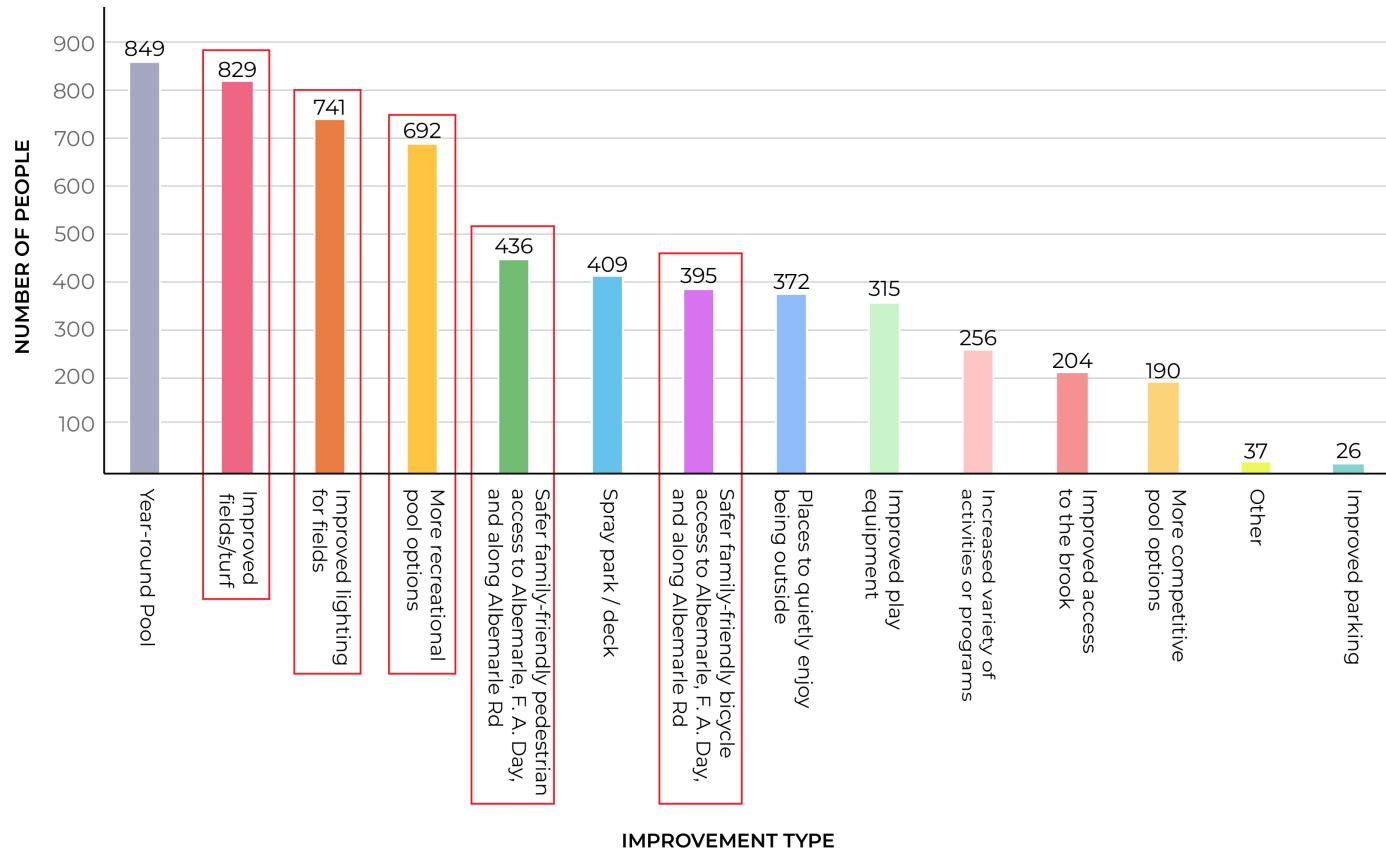

SURVEY RESULTS

Top 5 Community Survey Park Priorities

- Sports Fields
- Lighting
- Playgrounds
- Shaded Picnic Tables
- Walking Paths

WHAT ARE YOUR TOP 5 PRIORITIES FOR THIS AREA?

SURVEY RESULTS

Top 5 Community Survey Park Activities

- Sports Spectator
- Exercise (Walking, Running, etc.)
- Playgrounds
- Play Soccer
- Dog Walking

WHAT TYPES OF ACTIVITIES DO YOU USE ALBEMARLE FOR?

SURVEY RESULTS

Top 5 Community Survey Park Improvements

- Sports Fields
- Improved Lighting
- More Recreational Pool Option
- Safer Pedestrian Access
- Safer Bicycle Access

WHAT IMPROVEMENTS WOULD YOU LIKE TO SEE AT ALBEMARLE?

SURVEY RESULTS

WHAT WOULD MAKE YOU USE ALBEMARLE MORE?