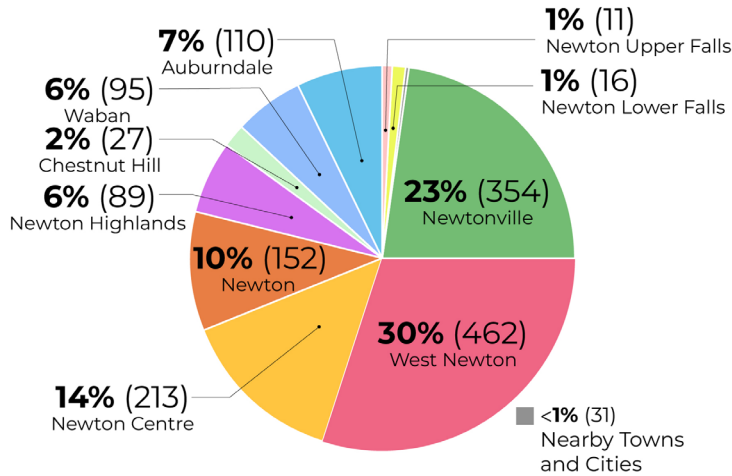

PERMITTED FIELD USAGE DATA

SURVEY RESULTS

WHAT IS YOUR AGE?

WHAT IS YOUR RACE?

HOW OFTEN DO YOU VISIT ALBEMARLE IN SPRING / SUMMER?

HOW OFTEN DO YOU VISIT ALBEMARLE IN FALL / WINTER?

HOW DO YOU MOST OFTEN GET TO ALBEMARLE?

WHAT TIME OF DAY DO YOU VISIT?

SURVEY RESULTS

WHAT IS YOUR HOME ZIP CODE?

PLANS FOR ALBEMARLE SHOULD INCLUDE THE IMPACTS OF CLIMATE CHANGE AND FLOODING IN THIS AREA

WHICH OF THESE USER GROUPS DO YOU MOST IDENTIFY WITH?