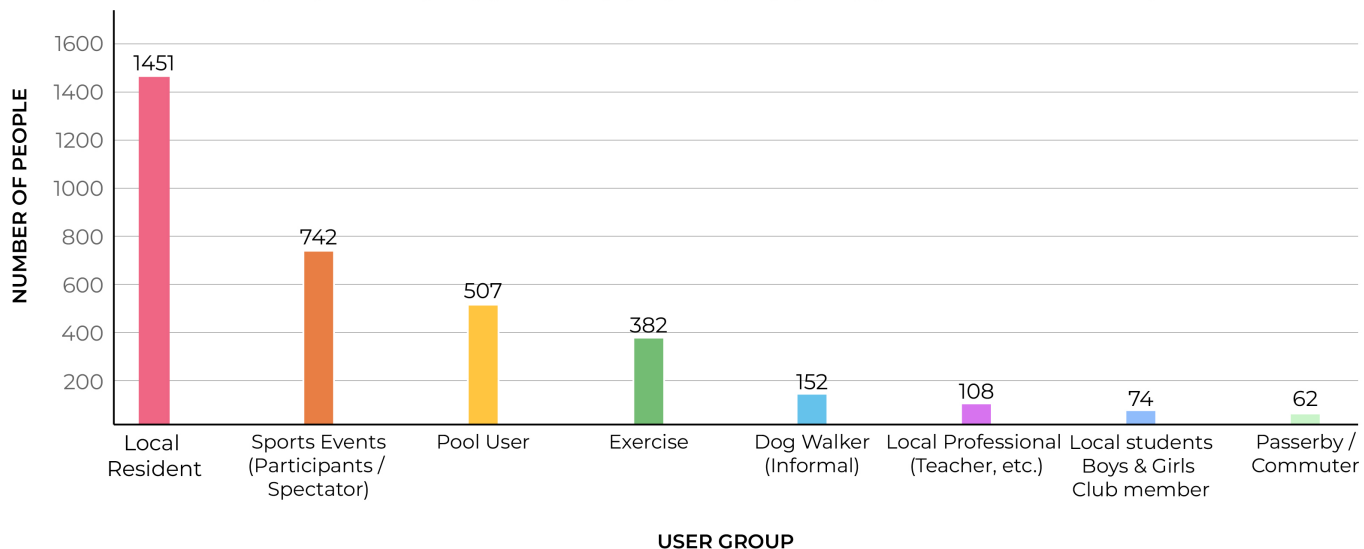

PERMITTED FIELD USAGE DATA

SURVEY RESULTS

WHAT IS YOUR AGE?

WHAT IS YOUR RACE?

HOW OFTEN DO YOU VISIT ALBEMARLE IN SPRING / SUMMER?

HOW OFTEN DO YOU VISIT ALBEMARLE IN FALL / WINTER?

HOW DO YOU MOST OFTEN GET TO ALBEMARLE?

WHAT TIME OF DAY DO YOU VISIT?

SURVEY RESULTS

WHAT IS YOUR HOME ZIP CODE?

PLANS FOR ALBEMARLE SHOULD INCLUDE THE IMPACTS OF CLIMATE CHANGE AND FLOODING IN THIS AREA

WHICH OF THESE USER GROUPS DO YOU MOST IDENTIFY WITH?

SURVEY RESULTS

Top 5 Community Survey Park Priorities

- Sports Fields
- Lighting
- Playgrounds
- Shaded Picnic Tables
- Walking Paths

WHAT ARE YOUR TOP 5 PRIORITIES FOR THIS AREA?

SURVEY RESULTS

Top 5 Community Survey Park Activities