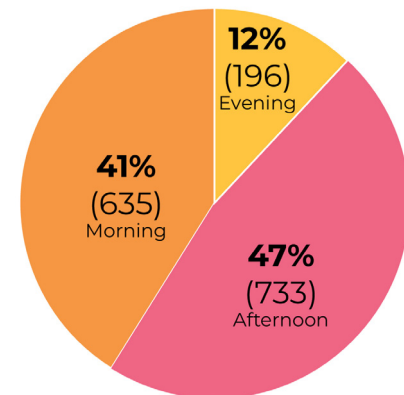

PERMITTED FIELD USAGE DATA

SURVEY RESULTS

WHAT IS YOUR AGE?

WHAT IS YOUR RACE?

HOW OFTEN DO YOU VISIT ALBEMARLE IN SPRING / SUMMER?

HOW OFTEN DO YOU VISIT ALBEMARLE IN FALL / WINTER?

HOW DO YOU MOST OFTEN GET TO ALBEMARLE?

WHAT TIME OF DAY DO YOU VISIT?

SURVEY RESULTS

WHAT IS YOUR HOME ZIP CODE?

PLANS FOR ALBEMARLE SHOULD INCLUDE THE IMPACTS OF CLIMATE CHANGE AND FLOODING IN THIS AREA

WHICH OF THESE USER GROUPS DO YOU MOST IDENTIFY WITH?