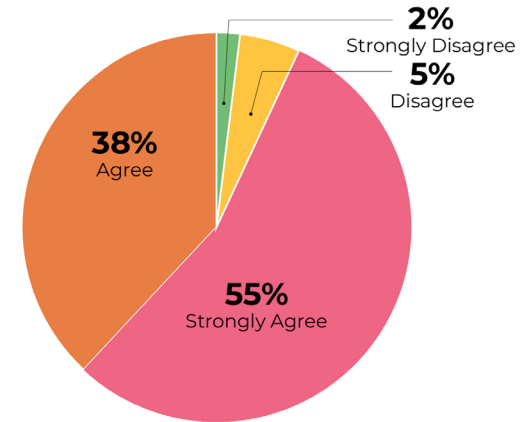

WHAT TIME OF DAY DO YOU VISIT?

SURVEY RESULTS

WHAT IS YOUR HOME ZIP CODE?

PLANS FOR ALBEMARLE SHOULD INCLUDE THE IMPACTS OF CLIMATE CHANGE AND FLOODING IN THIS AREA

WHICH OF THESE USER GROUPS DO YOU MOST IDENTIFY WITH?