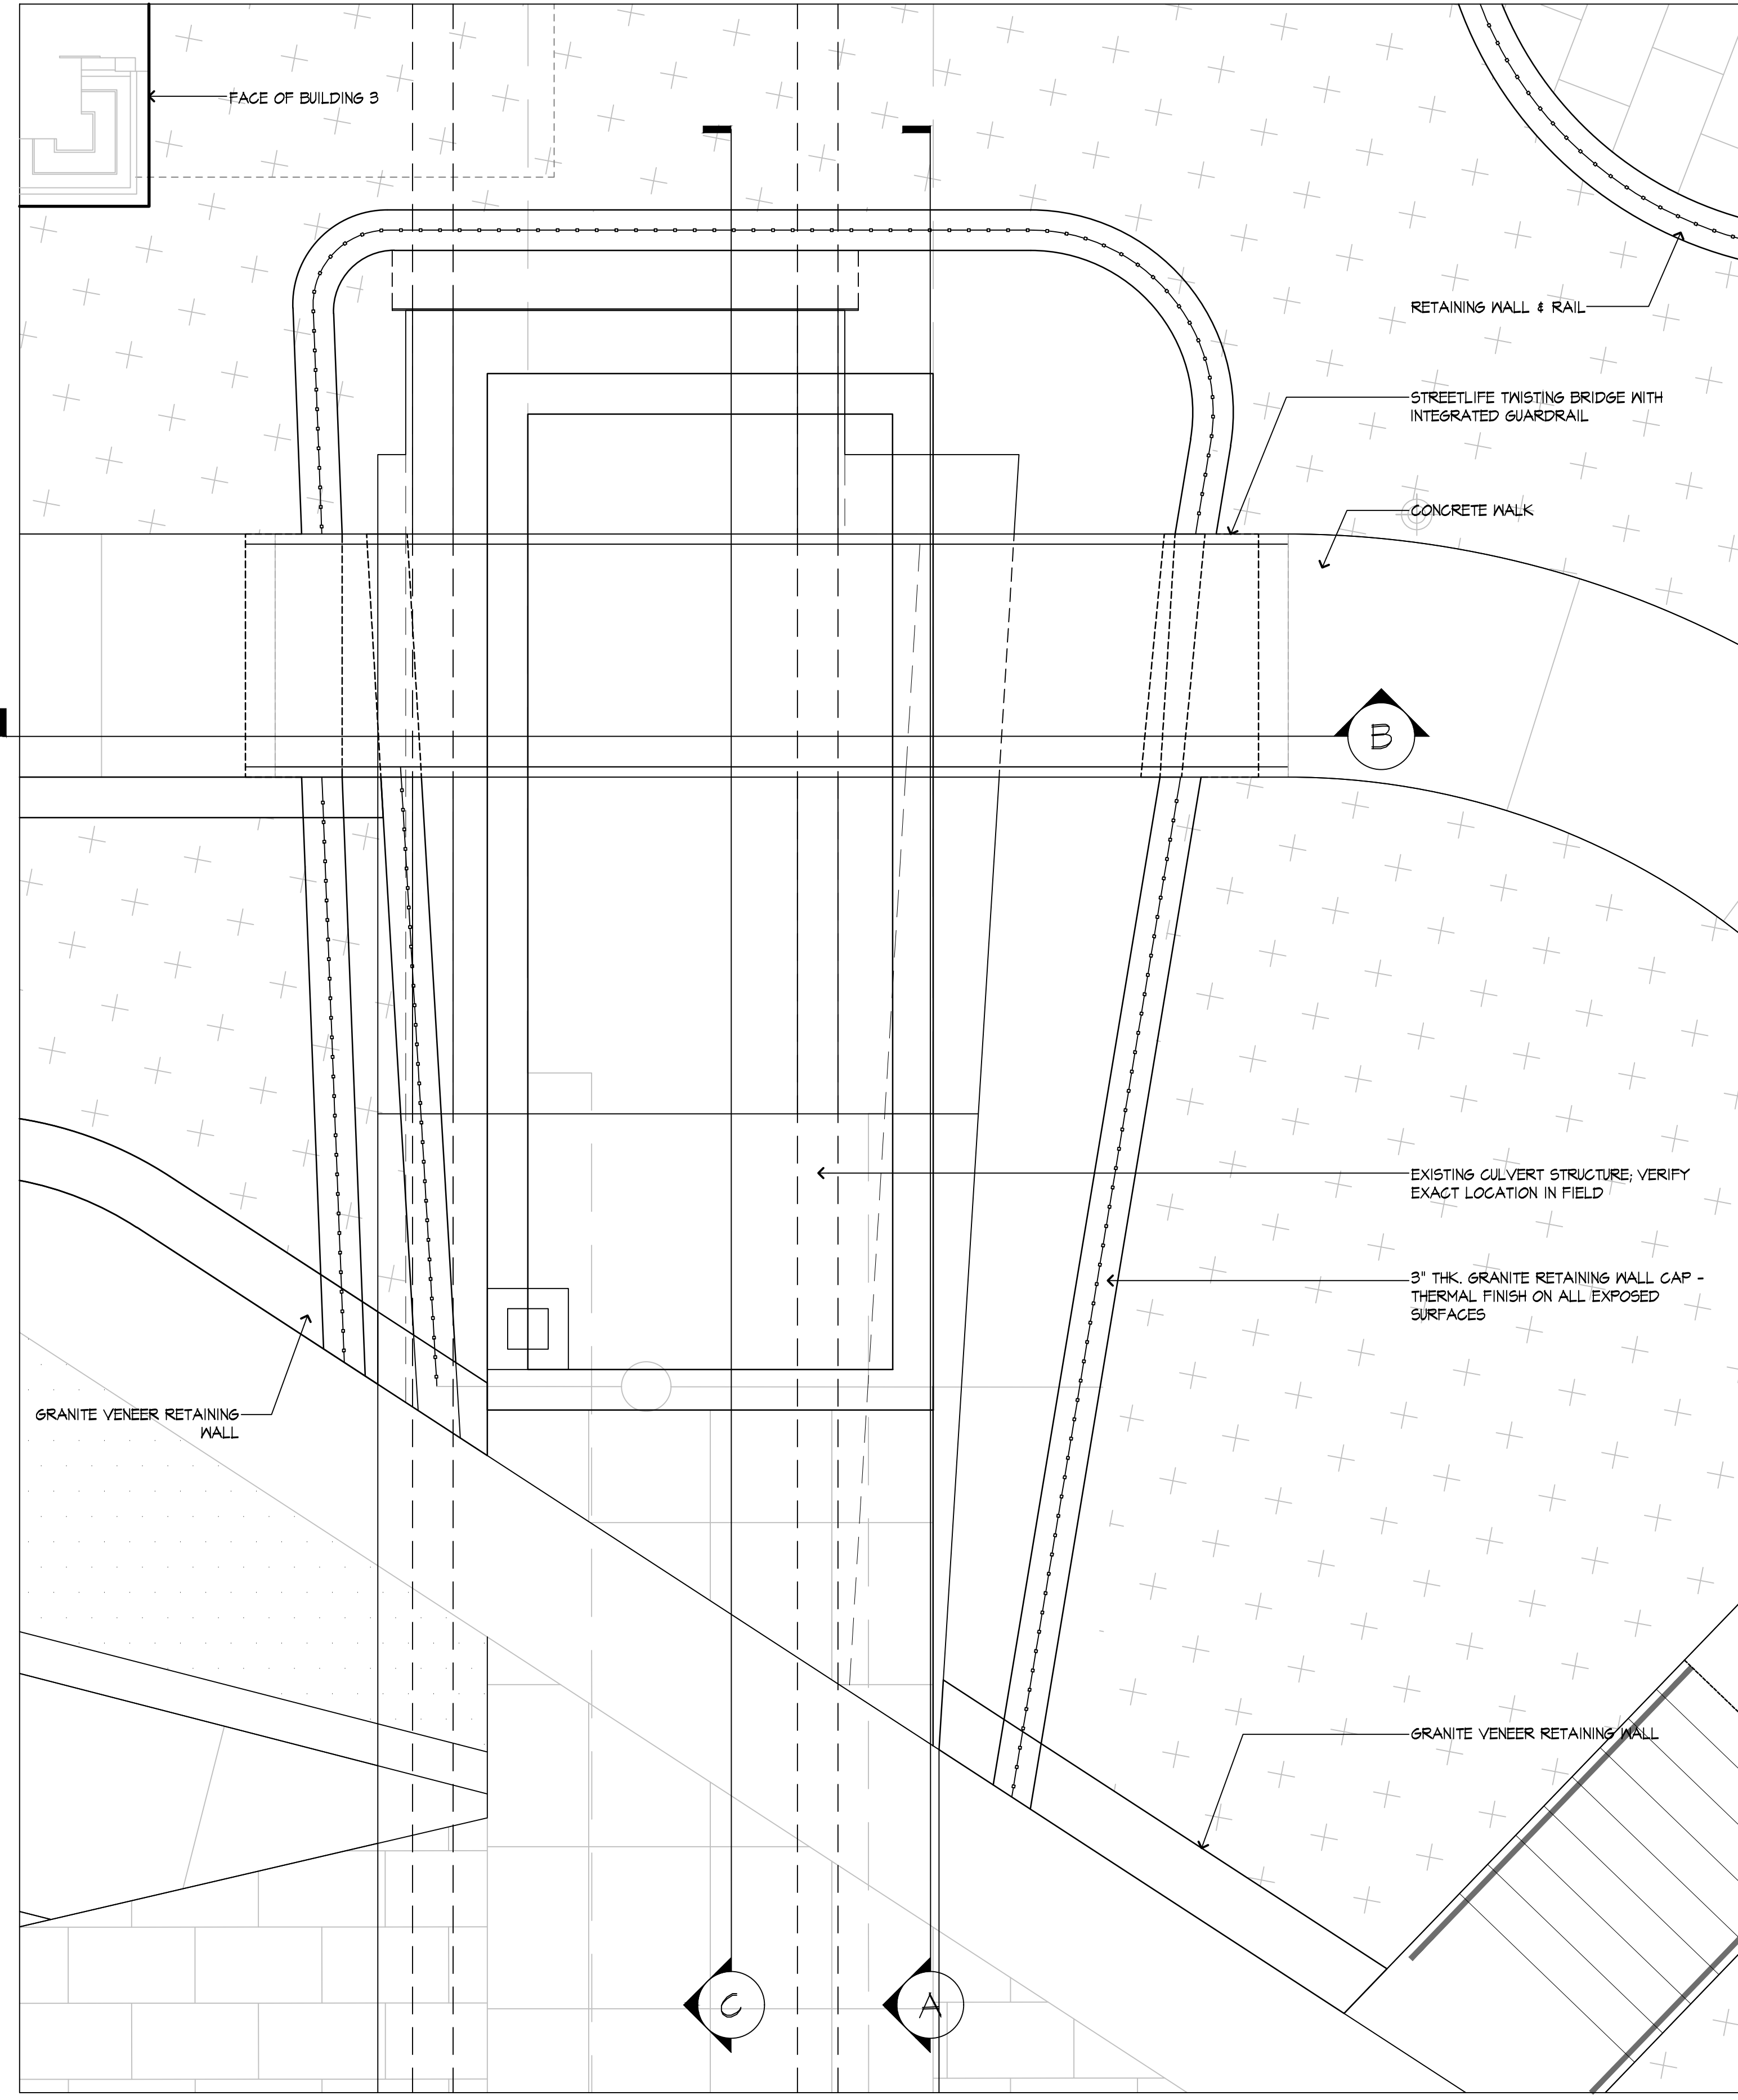

PLANTING LEGEND

PLANT COMMUNITY MIXES

PLANTING NOTES

1. SEE SHEET L6-000 FOR NOTES.

1 CULVERT STRUCTURE CONCEPTUAL 3D VISUALIZATION

KEY  
NOT TO SCALE

Consultant

Issue/Revision	By	Date

SECTION A

SECTION B

SECTION C

PLAN

1 CULVERT REVEAL AT MILL PARK  
3/8" = 1'-0"

Consultant

Issue/Revision	By	Date
1	YMM	11/14/2022

Permit/Seal