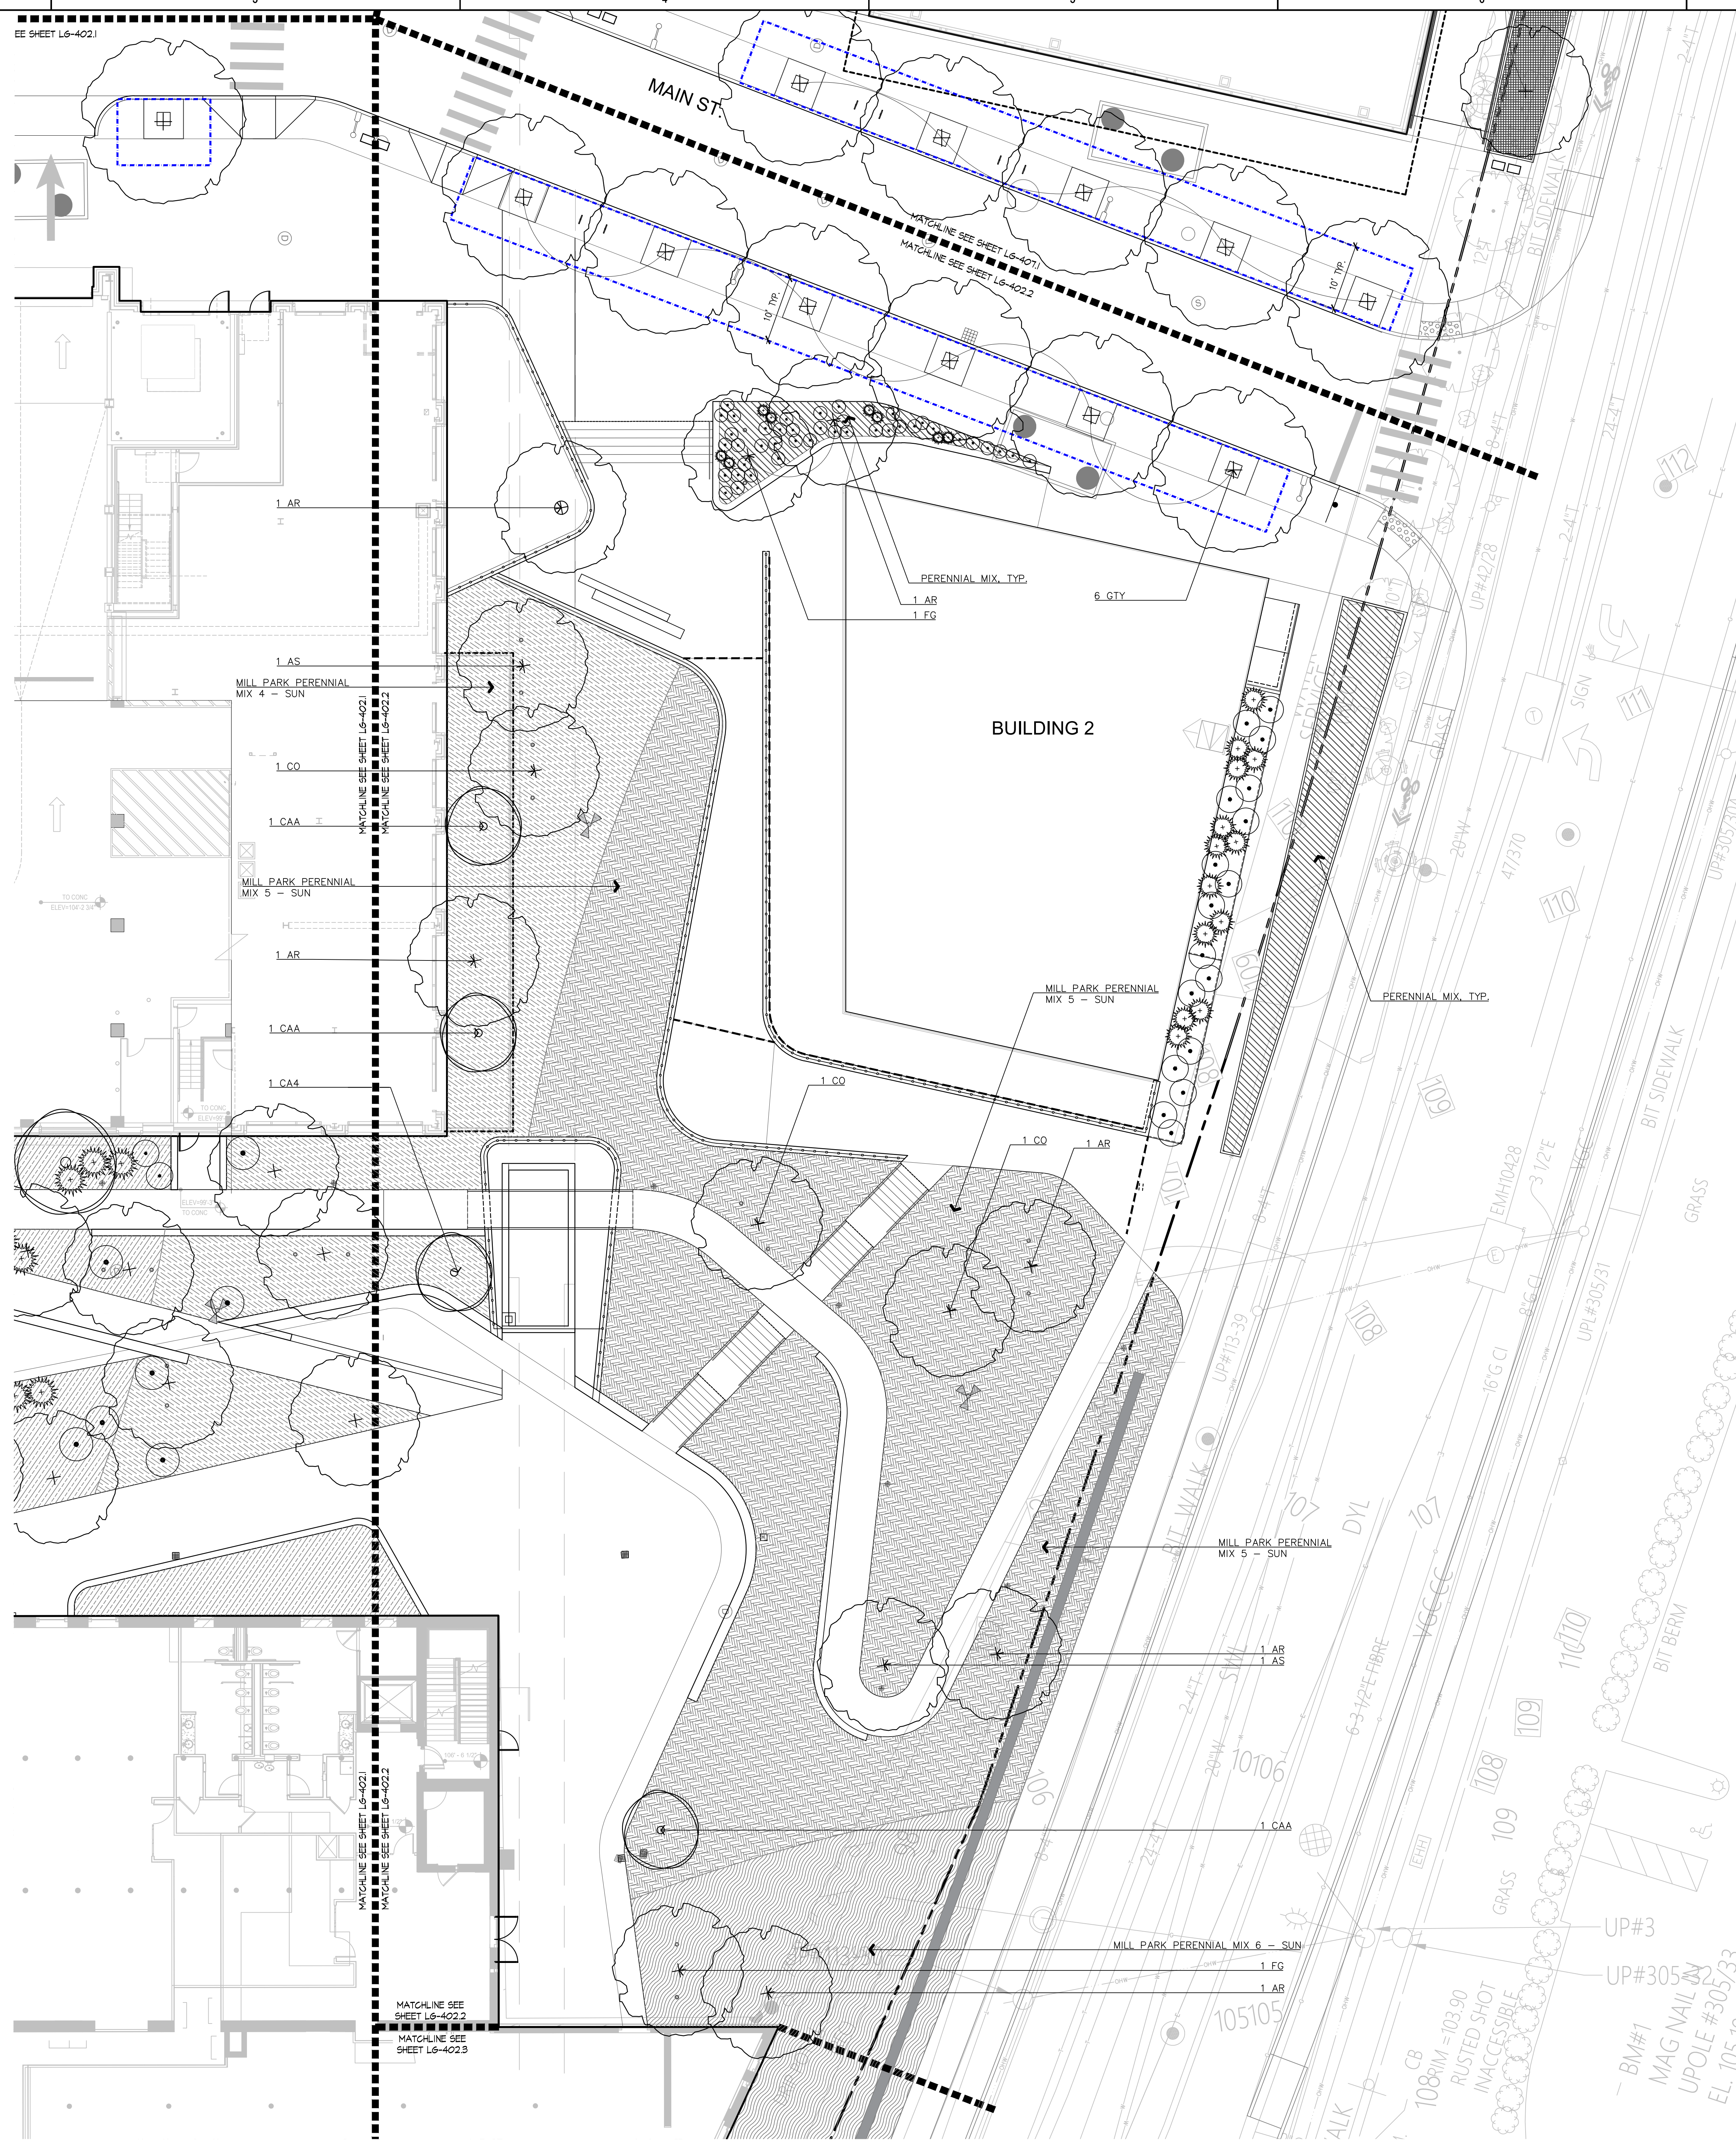

PLANTING LEGEND

PLANT COMMUNITY MIXES

PLANTING NOTES

1. SEE SHEET L6-000 FOR NOTES.

1 CULVERT STRUCTURE CONCEPTUAL 3D VISUALIZATION

KEY  
NOT TO SCALE

Consultant

Issue/Revision	By	Date

SECTION A

SECTION B

SECTION C

PLAN

1 CULVERT REVEAL AT MILL PARK  
3/8" = 1'-0"

Consultant

Issue/Revision	By	Date
1	YMM	11/14/2022

Permit/Seal