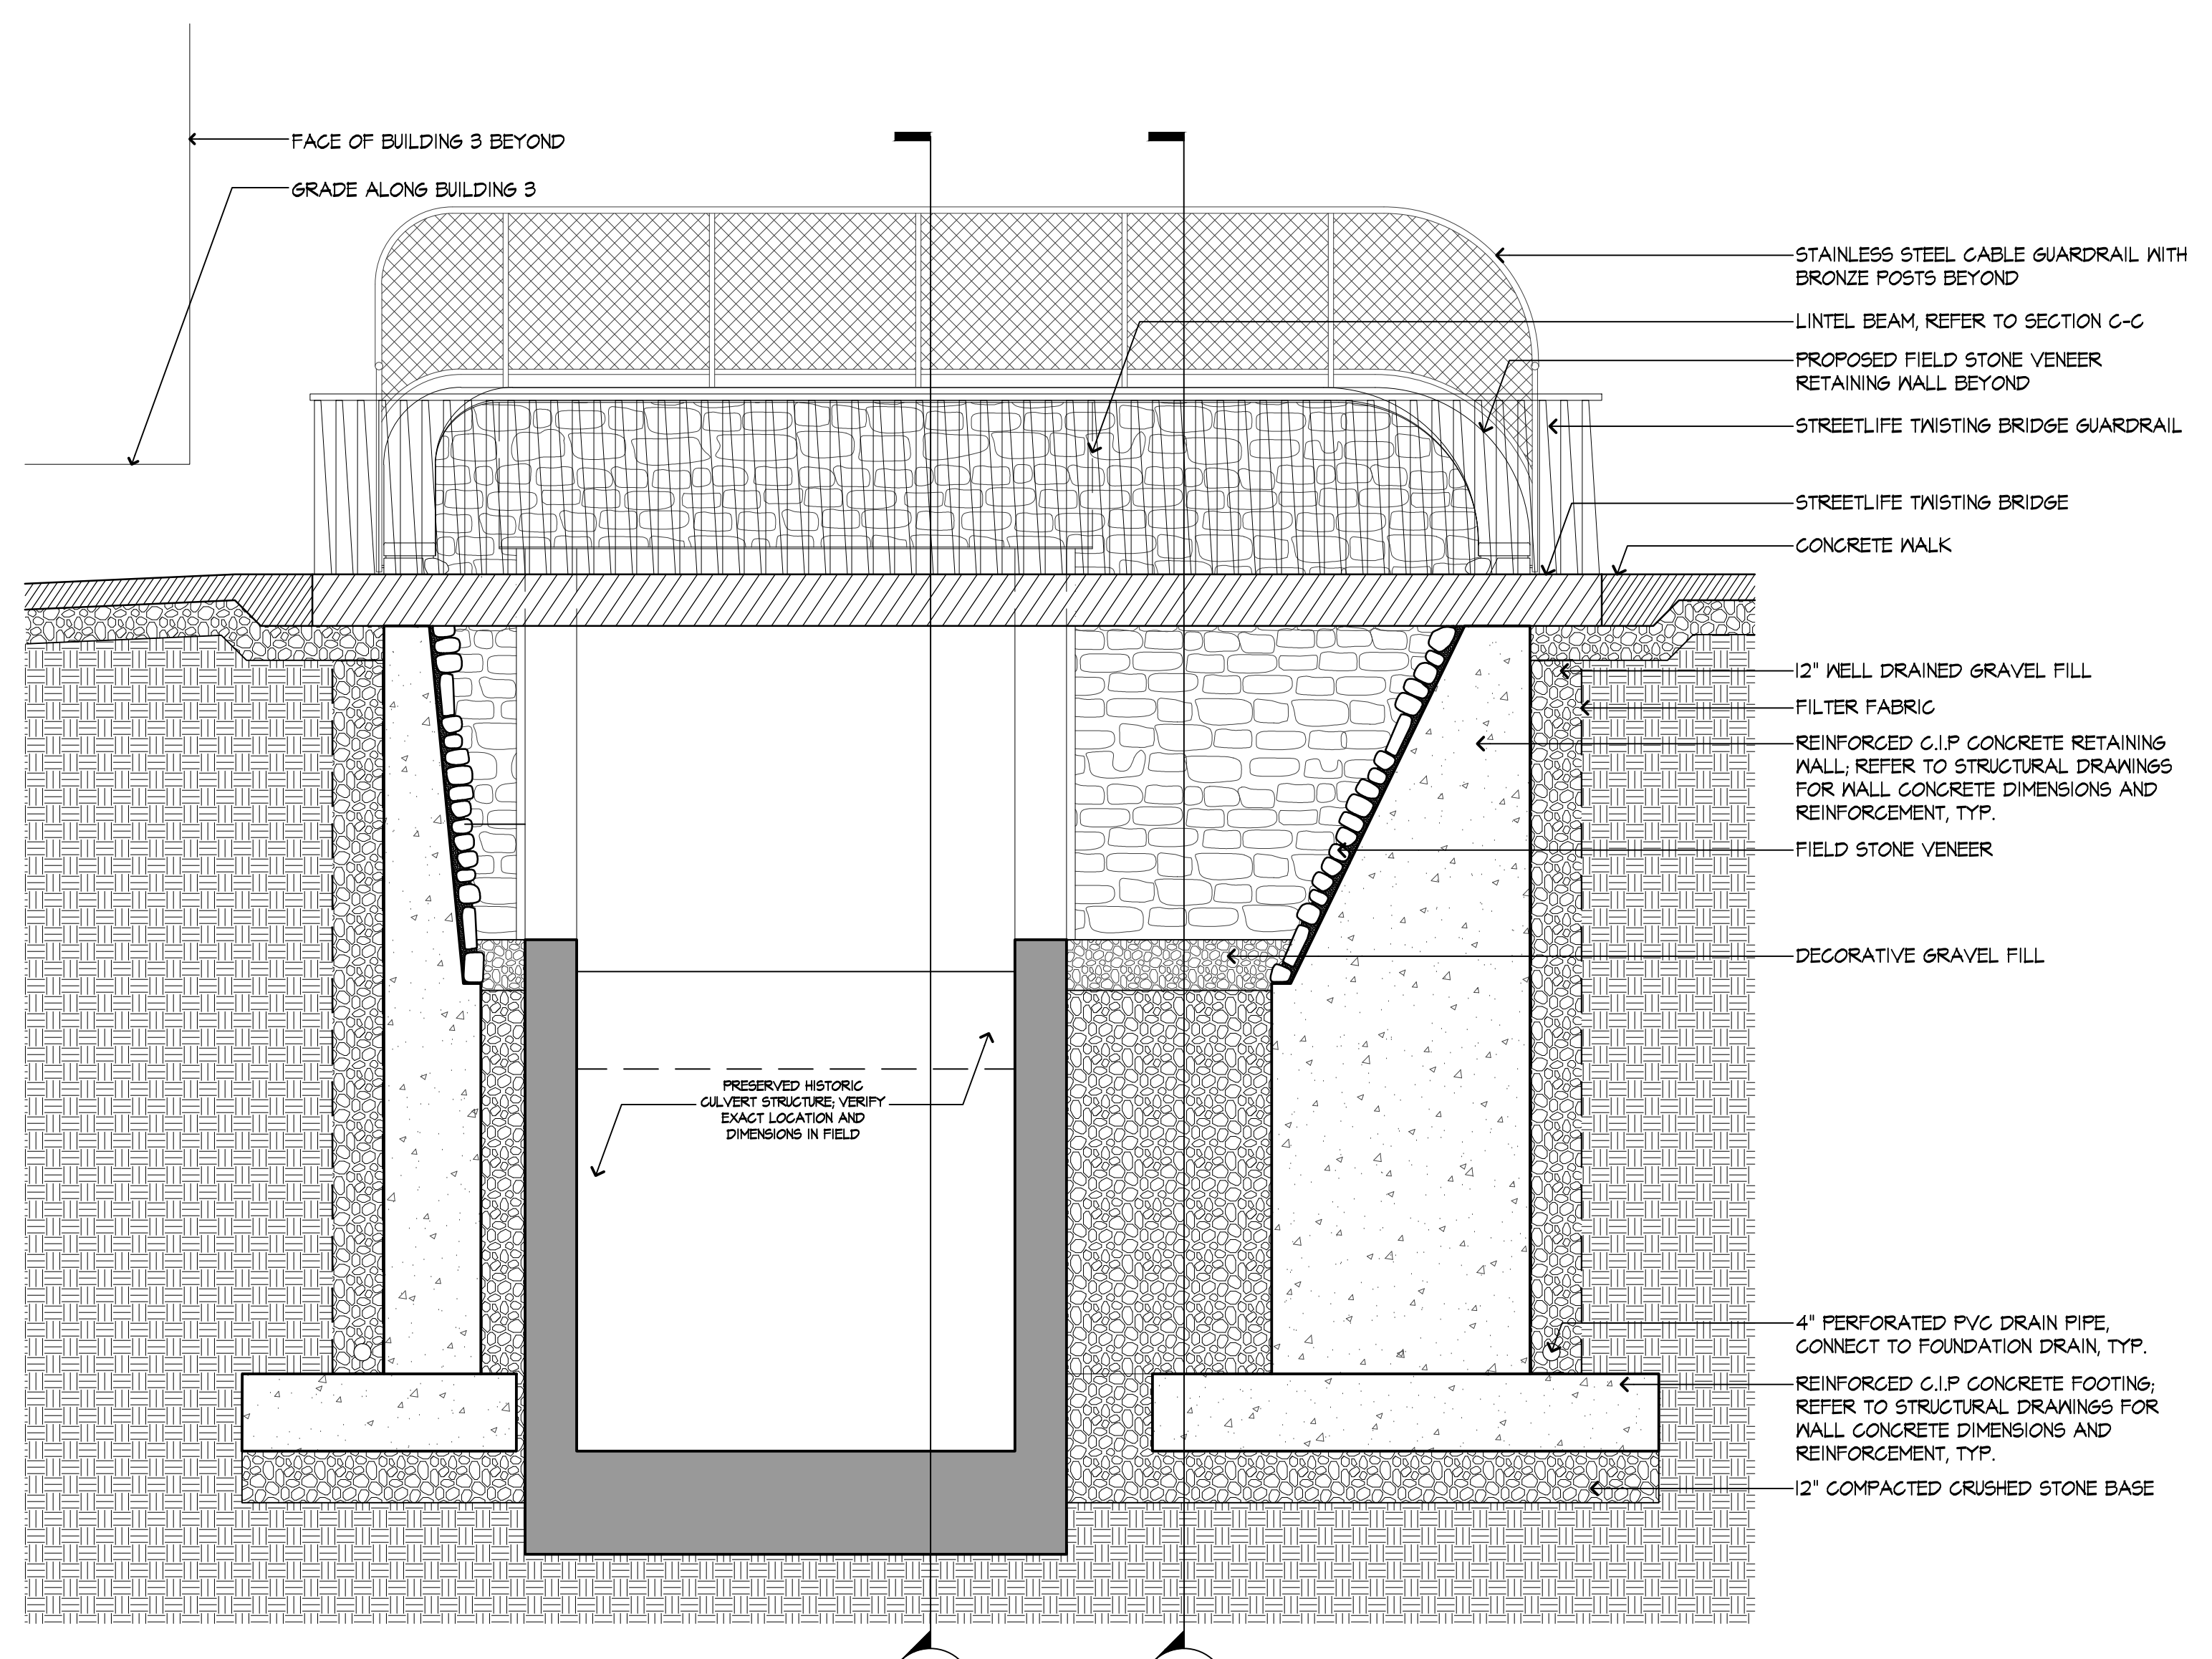

PLANTING LEGEND

PLANT COMMUNITY MIXES

PLANTING NOTES

1. SEE SHEET L6-000 FOR NOTES.

1 CULVERT STRUCTURE CONCEPTUAL 3D VISUALIZATION

KEY  
NOT TO SCALE

Consultant

Issue/Revision	By	Date

SECTION A

SECTION B

SECTION C

PLAN

1 CULVERT REVEAL AT MILL PARK  
3/8" = 1'-0"

Consultant

Issue/Revision	By	Date
1	YMM	11/14/2022

Permit/Seal