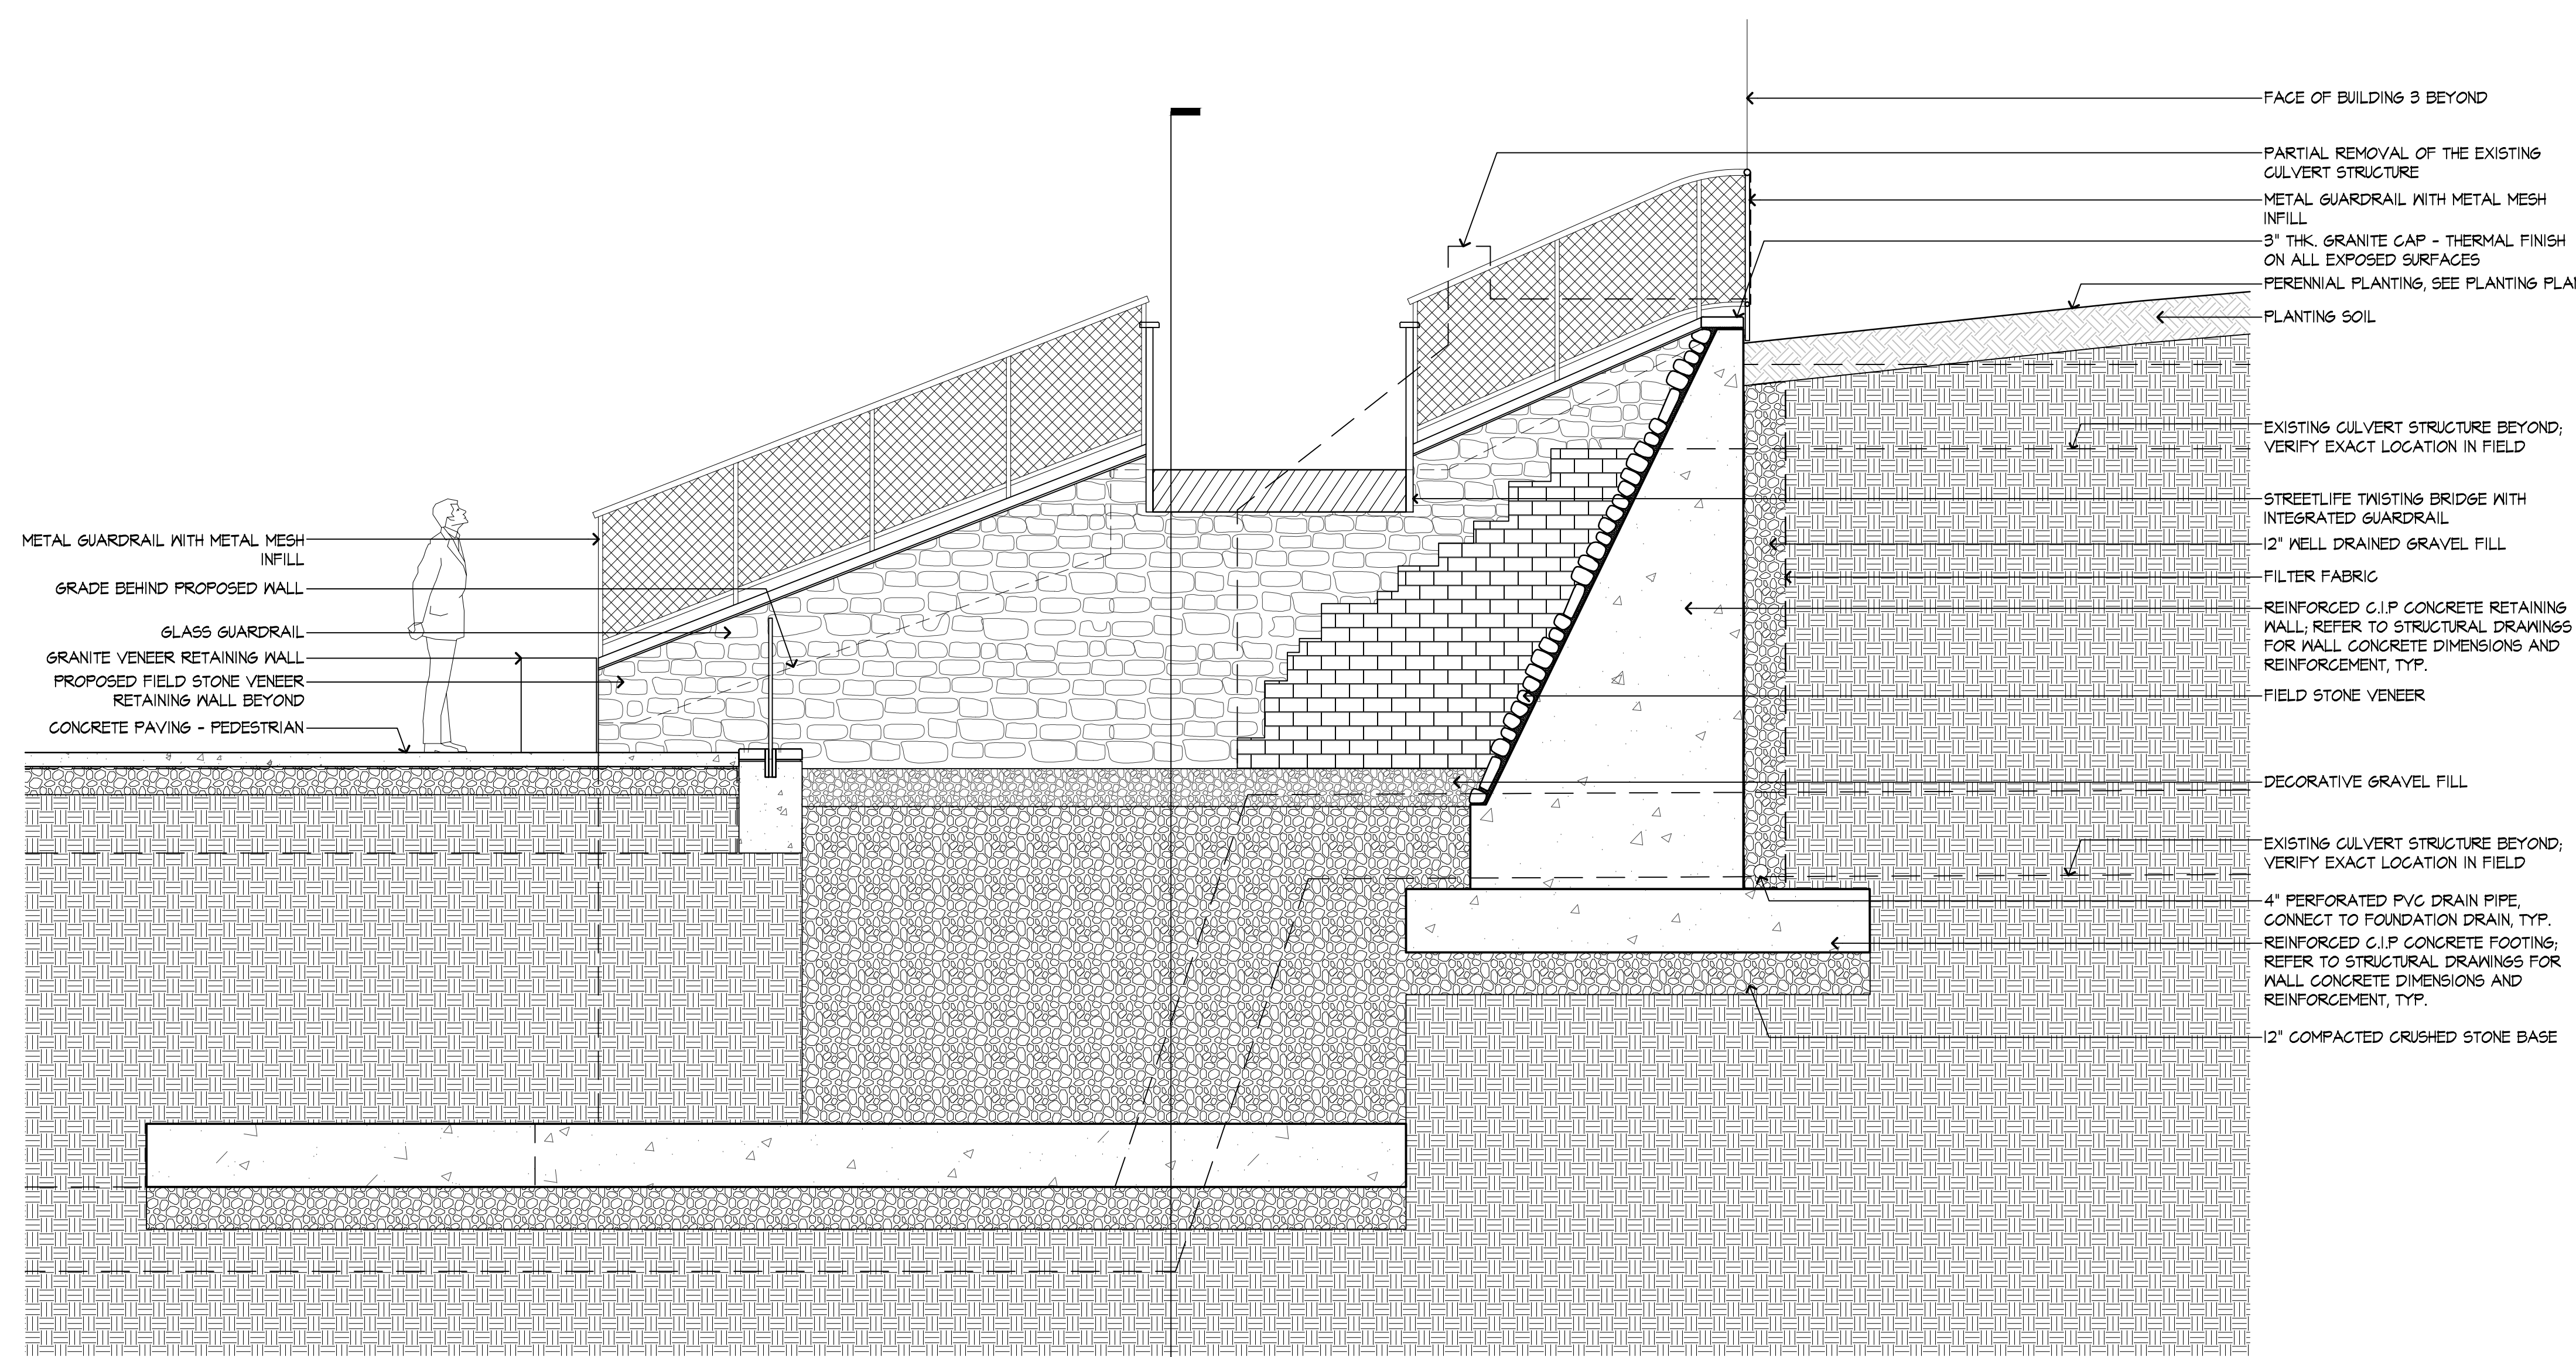

PLANTING LEGEND

PLANT COMMUNITY MIXES

PLANTING NOTES

1. SEE SHEET L6-000 FOR NOTES.

1 CULVERT STRUCTURE CONCEPTUAL 3D VISUALIZATION

KEY  
NOT TO SCALE

Consultant

Issue/Revision	By	Date

SECTION A

SECTION B

SECTION C

PLAN

1 CULVERT REVEAL AT MILL PARK  
3/8" = 1'-0"

Consultant

Issue/Revision	By	Date
1	YMM	11/14/2022

Permit/Seal