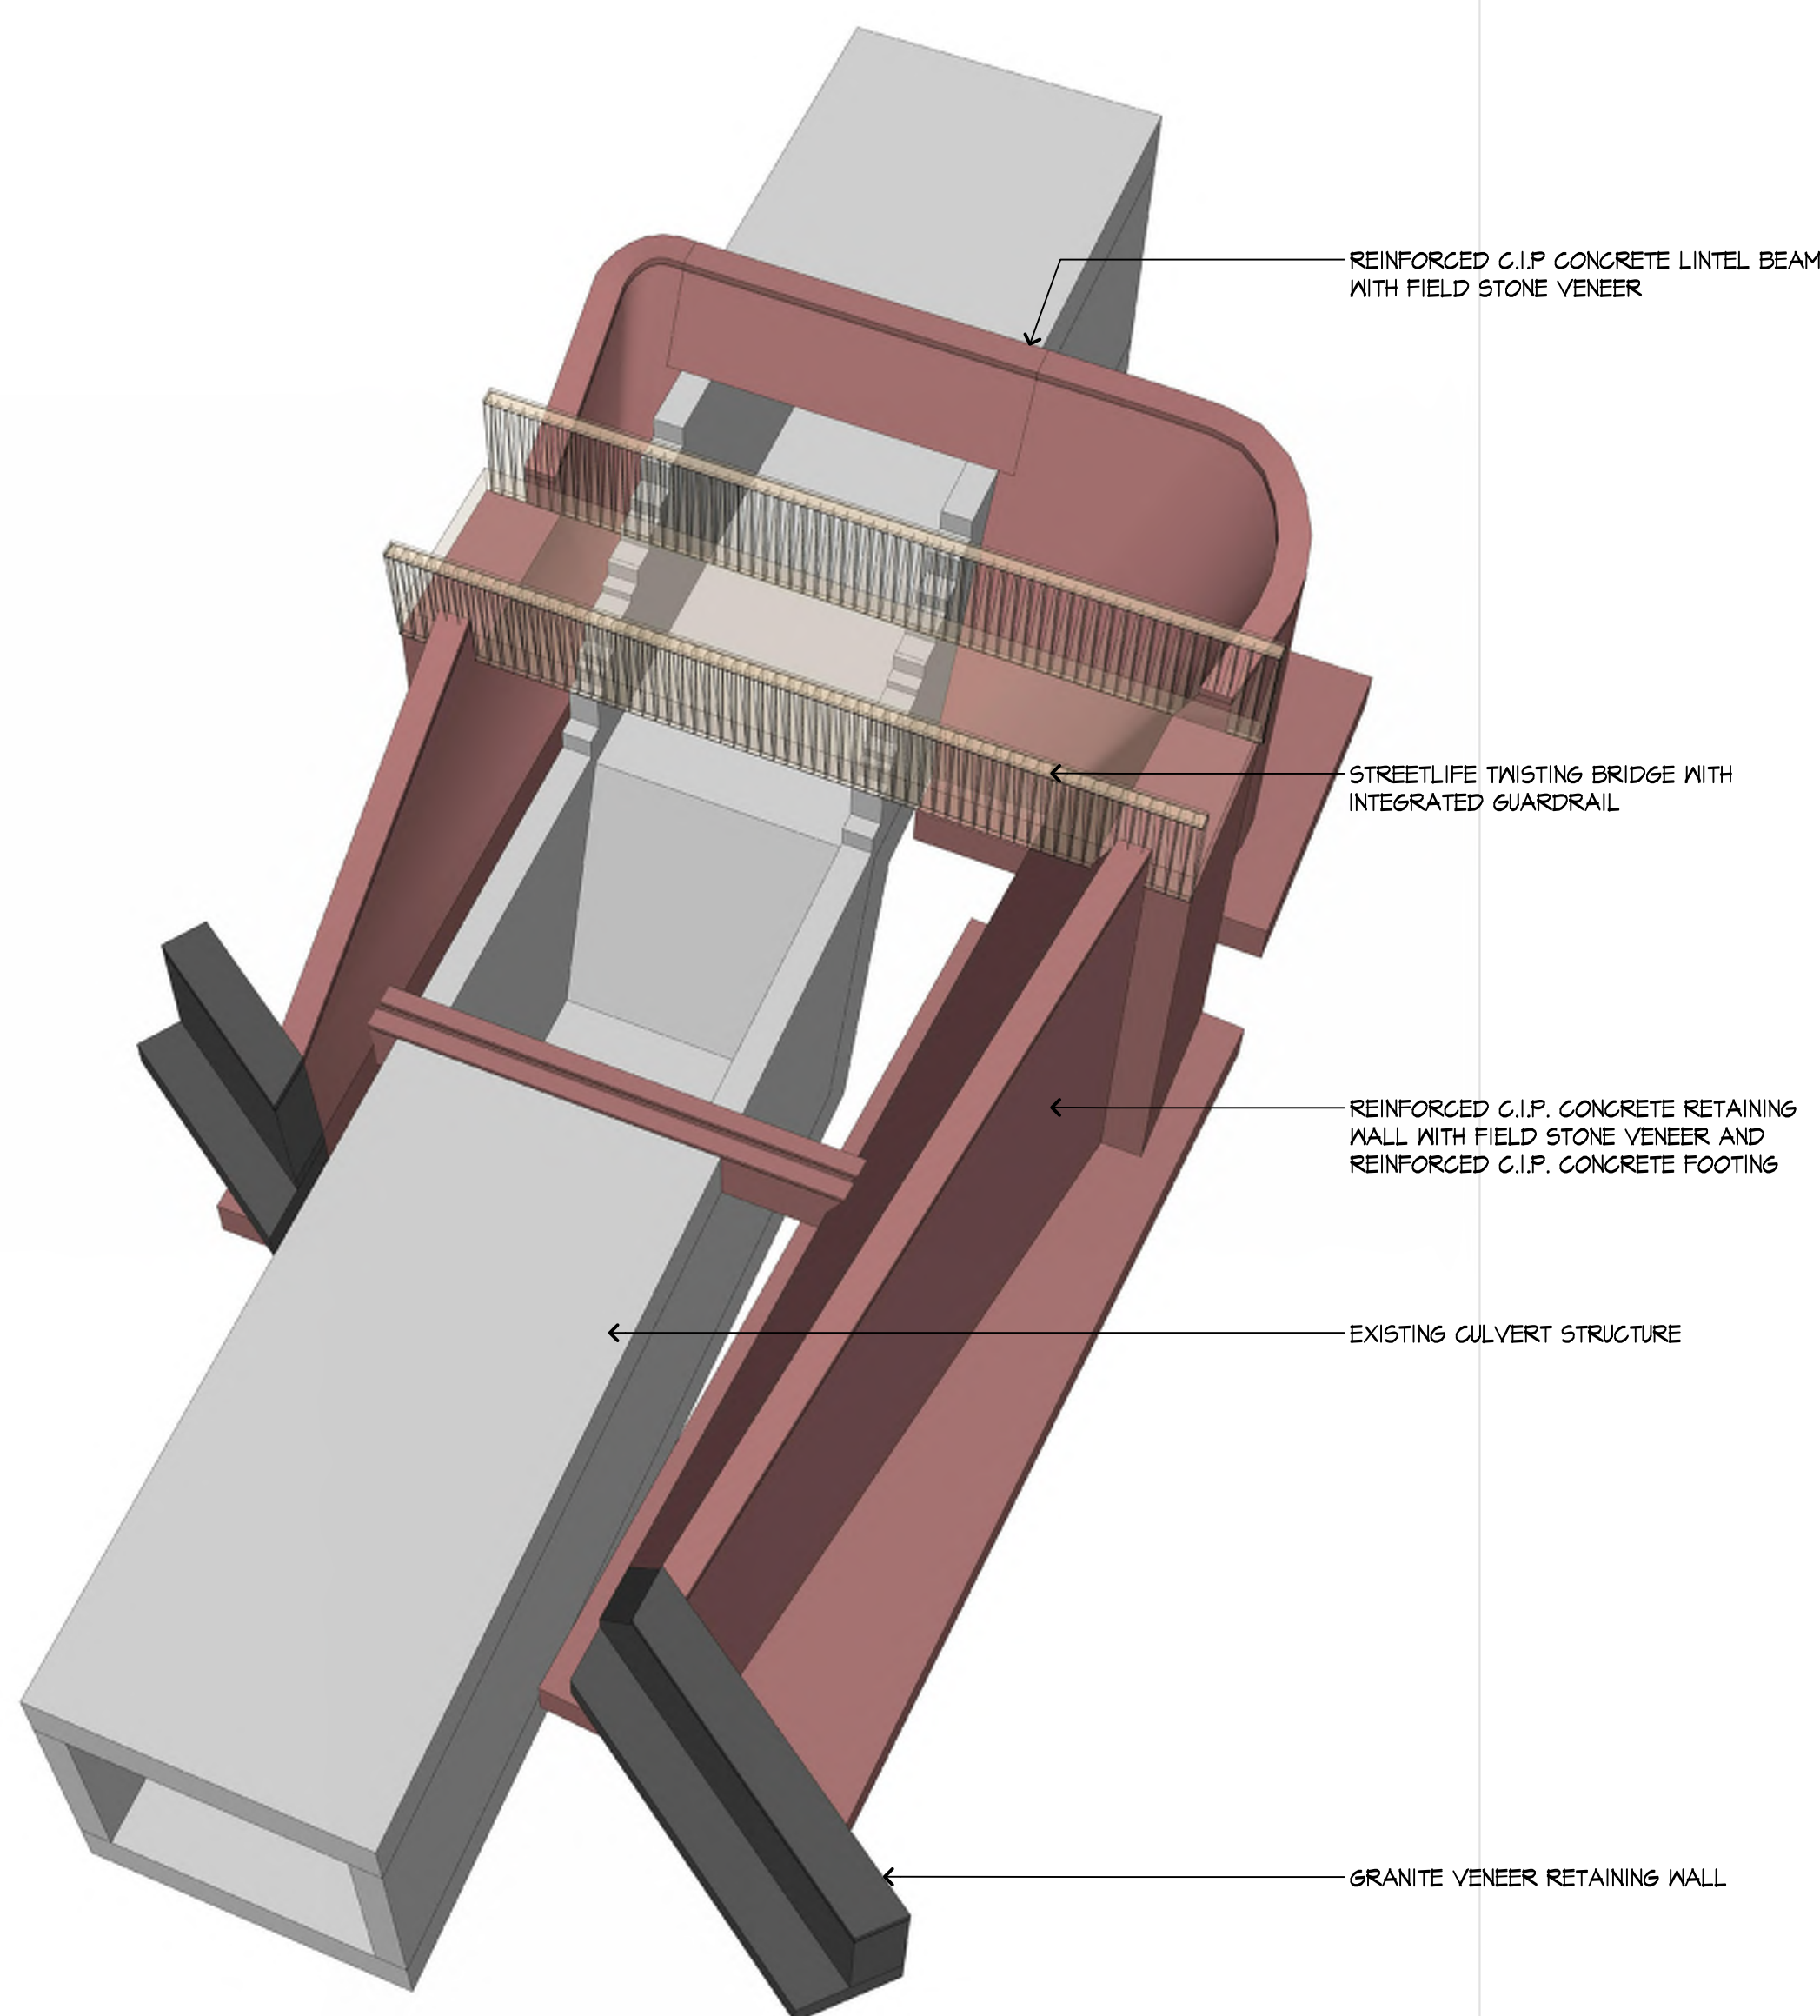

PLANTING LEGEND

PLANT COMMUNITY MIXES

PLANTING NOTES

1. SEE SHEET L6-000 FOR NOTES.

1 CULVERT STRUCTURE CONCEPTUAL 3D VISUALIZATION

KEY  
NOT TO SCALE

Consultant

Issue/Revision	By	Date

SECTION A

SECTION B

SECTION C

PLAN

1 CULVERT REVEAL AT MILL PARK  
3/8" = 1'-0"

Consultant

Issue/Revision	By	Date
1	YMM	11/14/2022

Permit/Seal