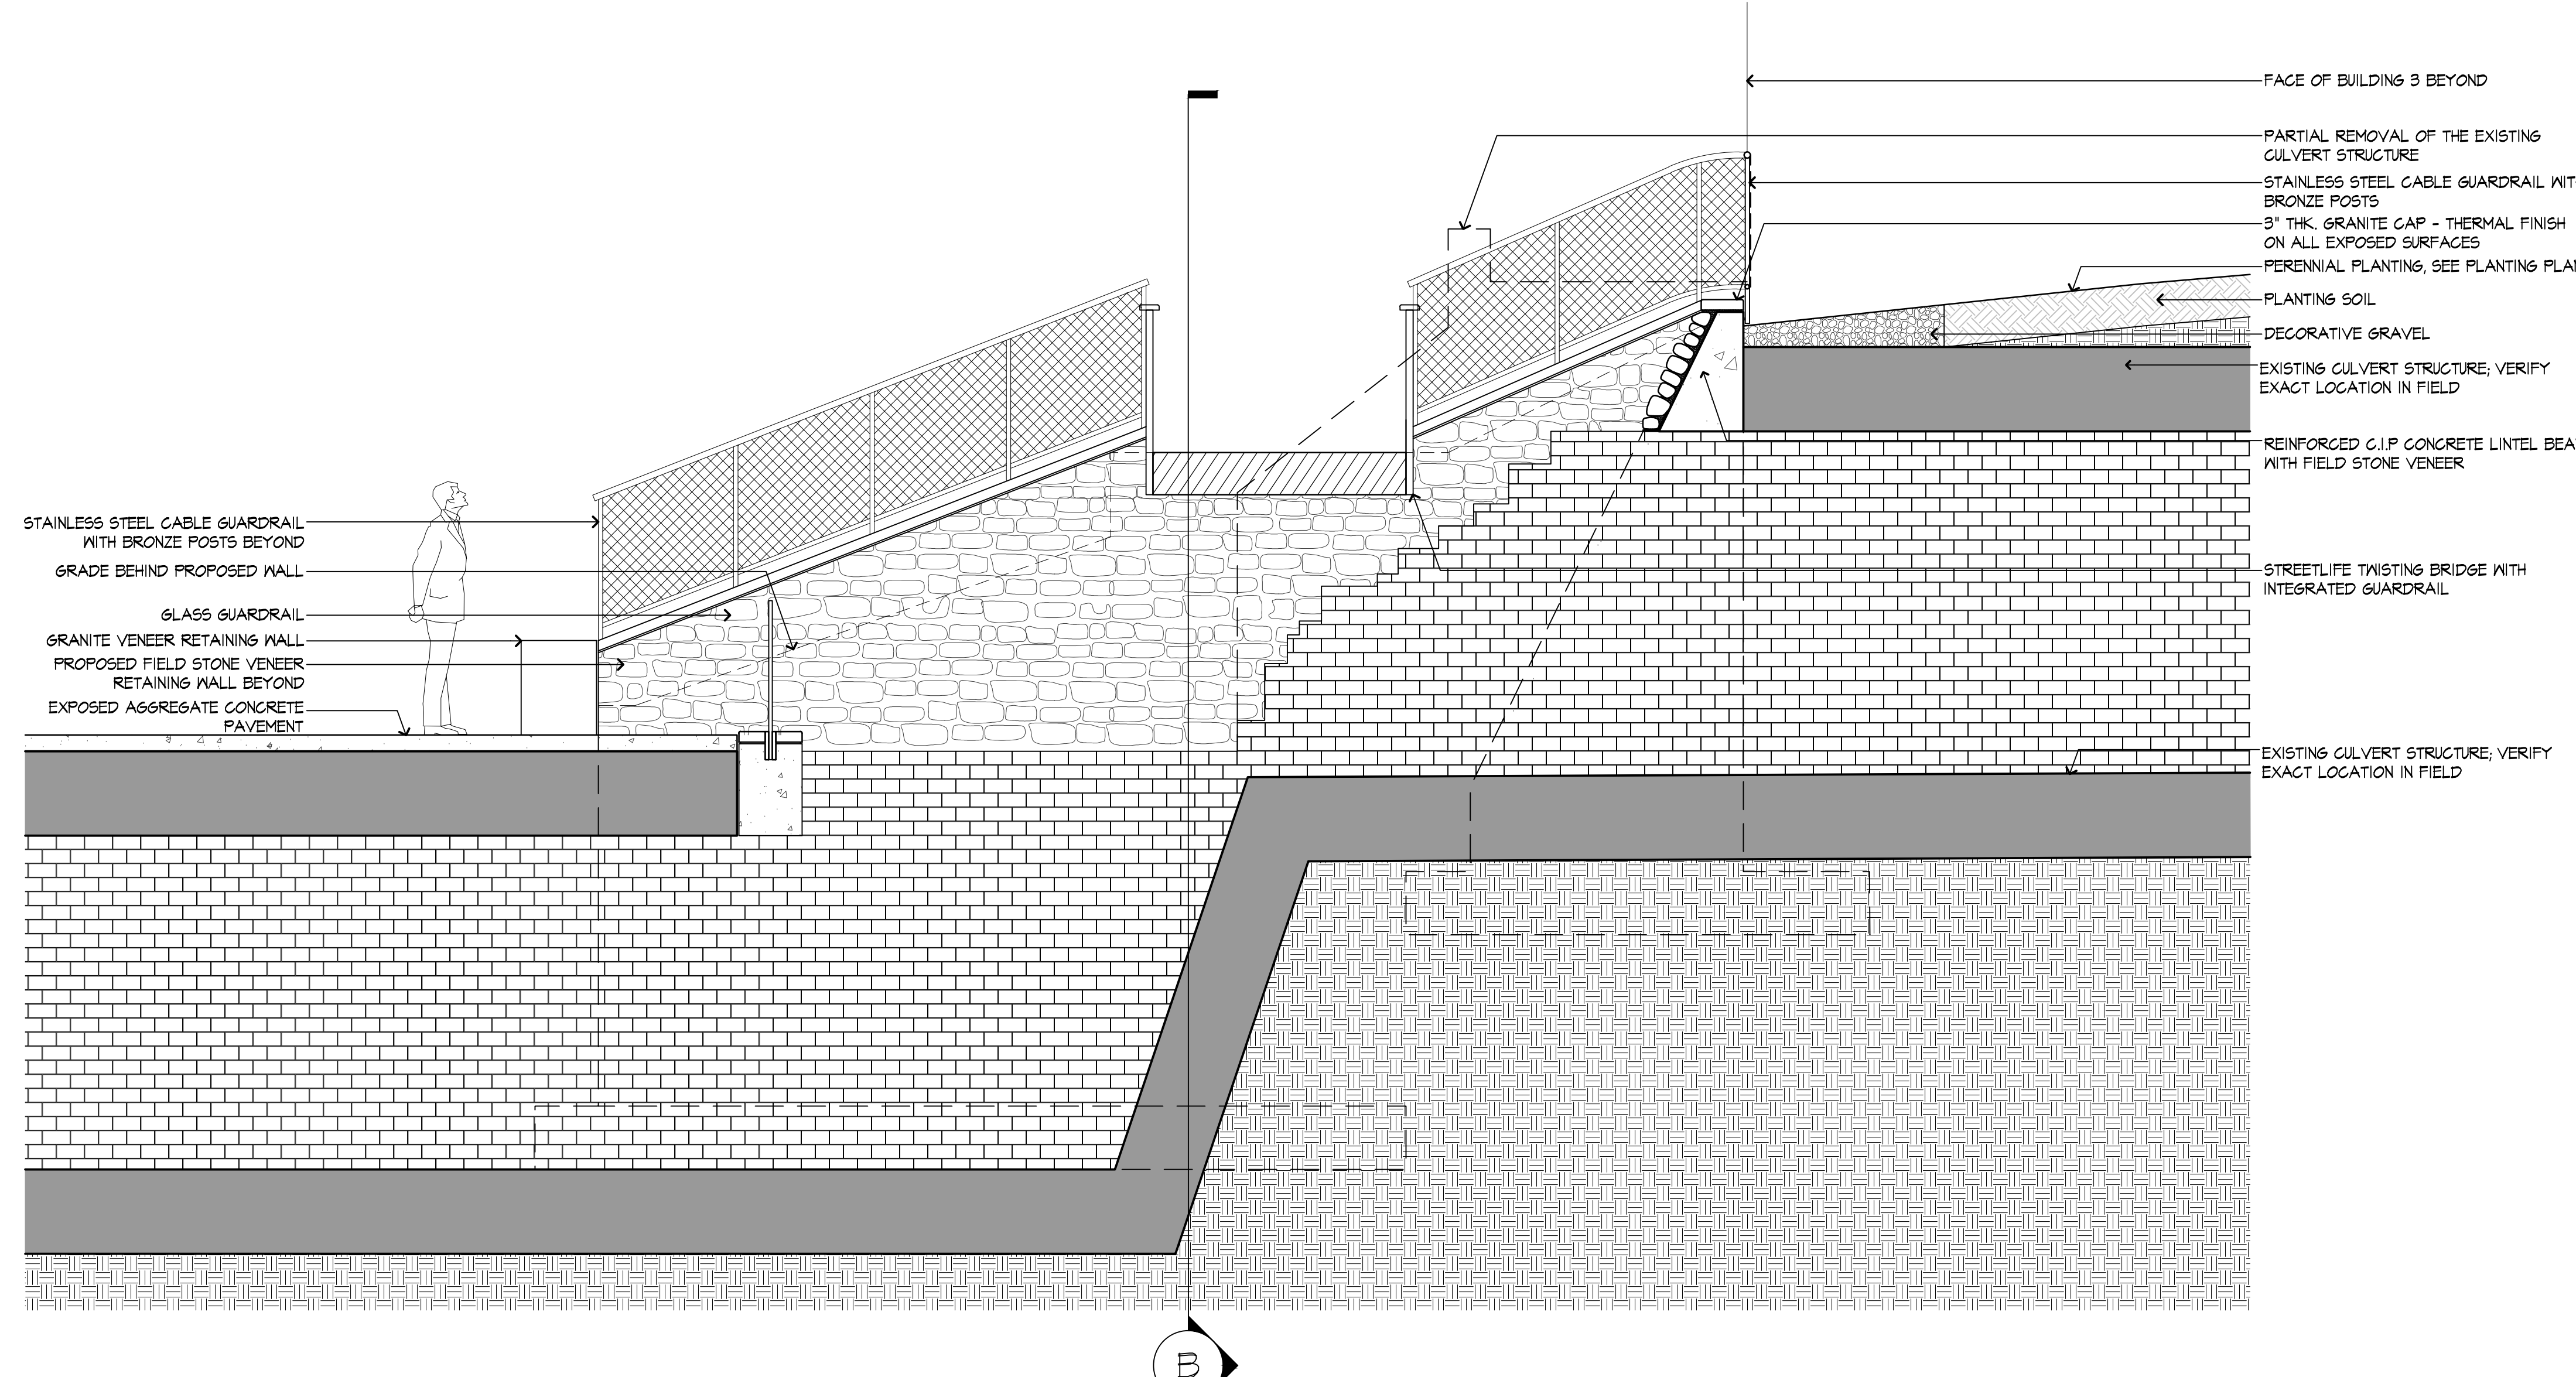

PLANTING LEGEND

PLANT COMMUNITY MIXES

PLANTING NOTES

1. SEE SHEET L6-000 FOR NOTES.

1 CULVERT STRUCTURE CONCEPTUAL 3D VISUALIZATION

KEY  
NOT TO SCALE

Consultant

Issue/Revision	By	Date

SECTION A

SECTION B

SECTION C

PLAN

1 CULVERT REVEAL AT MILL PARK  
3/8" = 1'-0"

Consultant

Issue/Revision	By	Date
1	YMM	11/14/2022

Permit/Seal