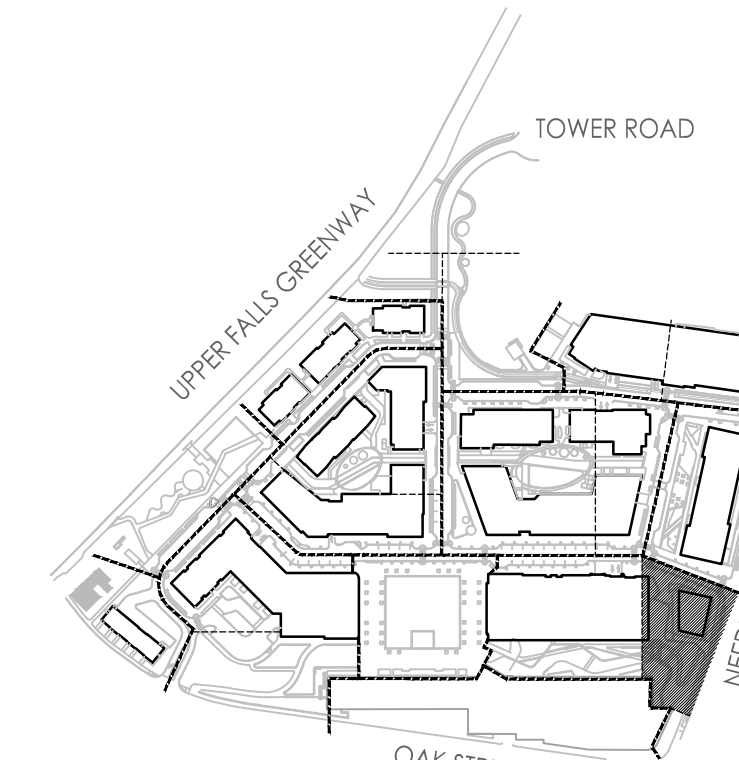

PLANTING LEGEND

PLANT COMMUNITY MIXES

PLANTING NOTES

1. SEE SHEET L6-000 FOR NOTES.

1 CULVERT STRUCTURE CONCEPTUAL 3D VISUALIZATION

KEY  
NOT TO SCALE

Consultant

Issue/Revision	By	Date

SECTION A

SECTION B

SECTION C

PLAN

1 CULVERT REVEAL AT MILL PARK  
3/8" = 1'-0"

Consultant

Issue/Revision	By	Date
1	YMM	11/14/2022

Permit/Seal