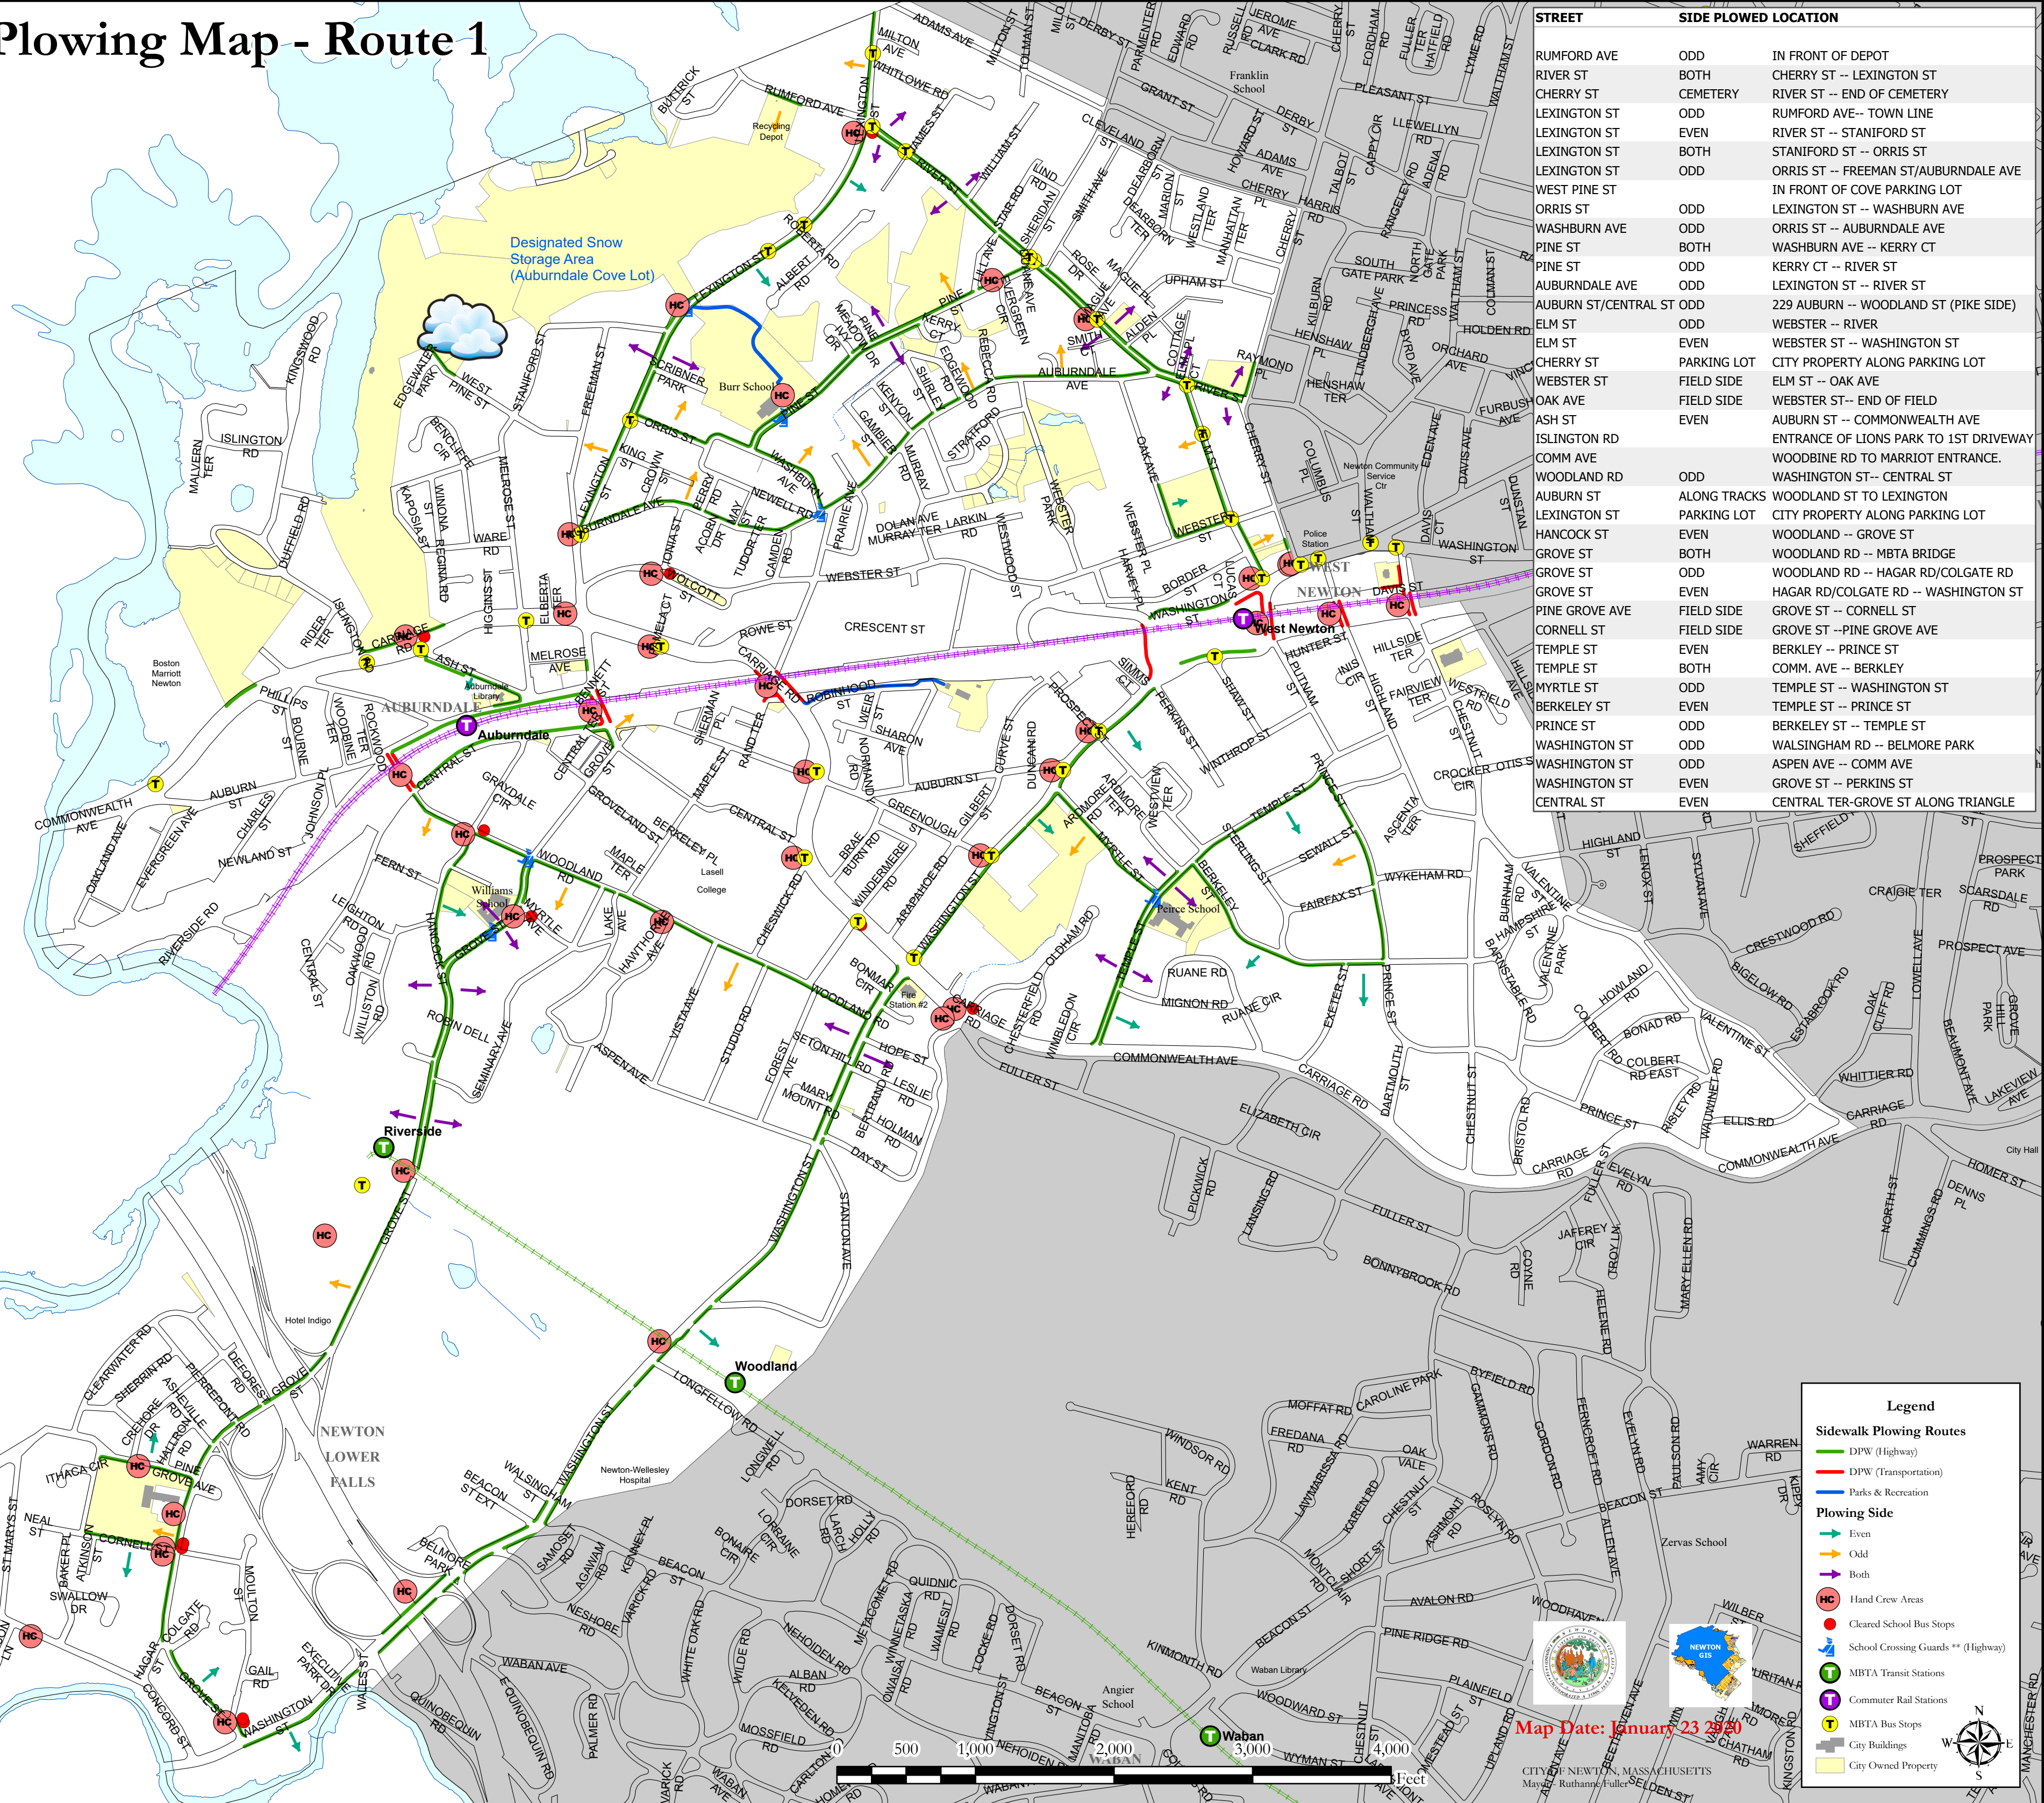

Sidewalk Snow Plowing Map - Route 1

12.16 Miles

STREET	SIDE PLOWED LOCATION
RUMFORD AVE	ODD IN FRONT OF DEPOT
RIVER ST	BOTH CHERRY ST -- LEXINGTON ST
CHERRY ST	CEMETERY RIVER ST -- END OF CEMETERY
LEXINGTON ST	ODD RUMFORD AVE-- TOWN LINE
LEXINGTON ST	EVEN RIVER ST -- STANFORD ST
LEXINGTON ST	BOTH STANFORD ST -- ORRIS ST
LEXINGTON ST	ODD ORRIS ST -- FREEMAN ST/AUBURNDALE AVE
WEST PINE ST	IN FRONT OF COVE PARKING LOT
ORRIS ST	ODD LEXINGTON ST -- WASHBURN AVE
WASHBURN AVE	ODD ORRIS ST -- AUBURNDALE AVE
PINE ST	BOTH WASHBURN AVE -- KERRY CT
PINE ST	ODD KERRY CT -- RIVER ST
AUBURNDALE AVE	ODD LEXINGTON ST -- RIVER ST
AUBURN ST/CENTRAL ST	ODD 229 AUBURN -- WOODLAND ST (PIKE SIDE)
ELM ST	ODD WEBSTER -- RIVER
ELM ST	EVEN WEBSTER ST -- WASHINGTON ST
CHERRY ST	PARKING LOT CITY PROPERTY ALONG PARKING LOT
WEBSTER ST	FIELD SIDE ELM ST -- OAK AVE
OAK AVE	FIELD SIDE WEBSTER ST-- END OF FIELD
ASH ST	EVEN AUBURN ST -- COMMONWEALTH AVE
ISLINGTON RD	ENTRANCE OF LIONS PARK TO 1ST DRIVEWAY
COMM AVE	WOODBINE RD TO MARIOTT ENTRANCE.
WOODLAND RD	ODD WASHINGTON ST-- CENTRAL ST
AUBURN ST	ALONG TRACKS WOODLAND ST TO LEXINGTON
LEXINGTON ST	PARKING LOT CITY PROPERTY ALONG PARKING LOT
HANCOCK ST	EVEN WOODLAND -- GROVE ST
GROVE ST	BOTH WOODLAND RD -- MBTA BRIDGE
GROVE ST	ODD WOODLAND RD -- HAGAR RD/COLGATE RD
GROVE ST	EVEN HAGAR RD/COLGATE RD -- WASHINGTON ST
PINE GROVE AVE	FIELD SIDE GROVE ST -- CORNELL ST
CORNELL ST	FIELD SIDE GROVE ST -- PINE GROVE AVE
TEMPLE ST	EVEN BERKLEY -- PRINCE ST
TEMPLE ST	BOTH COMM. AVE -- BERKLEY
MYRTLE ST	ODD TEMPLE ST -- WASHINGTON ST
BERKELEY ST	EVEN TEMPLE ST -- PRINCE ST
PRINCE ST	ODD BERKELEY ST -- TEMPLE ST
WASHINGTON ST	ODD WALSINGHAM RD -- BELMORE PARK
WASHINGTON ST	ODD ASPEN AVE -- COMM AVE
WASHINGTON ST	EVEN GROVE ST -- PERKINS ST
CENTRAL ST	EVEN CENTRAL TER-GROVE ST ALONG TRIANGLE