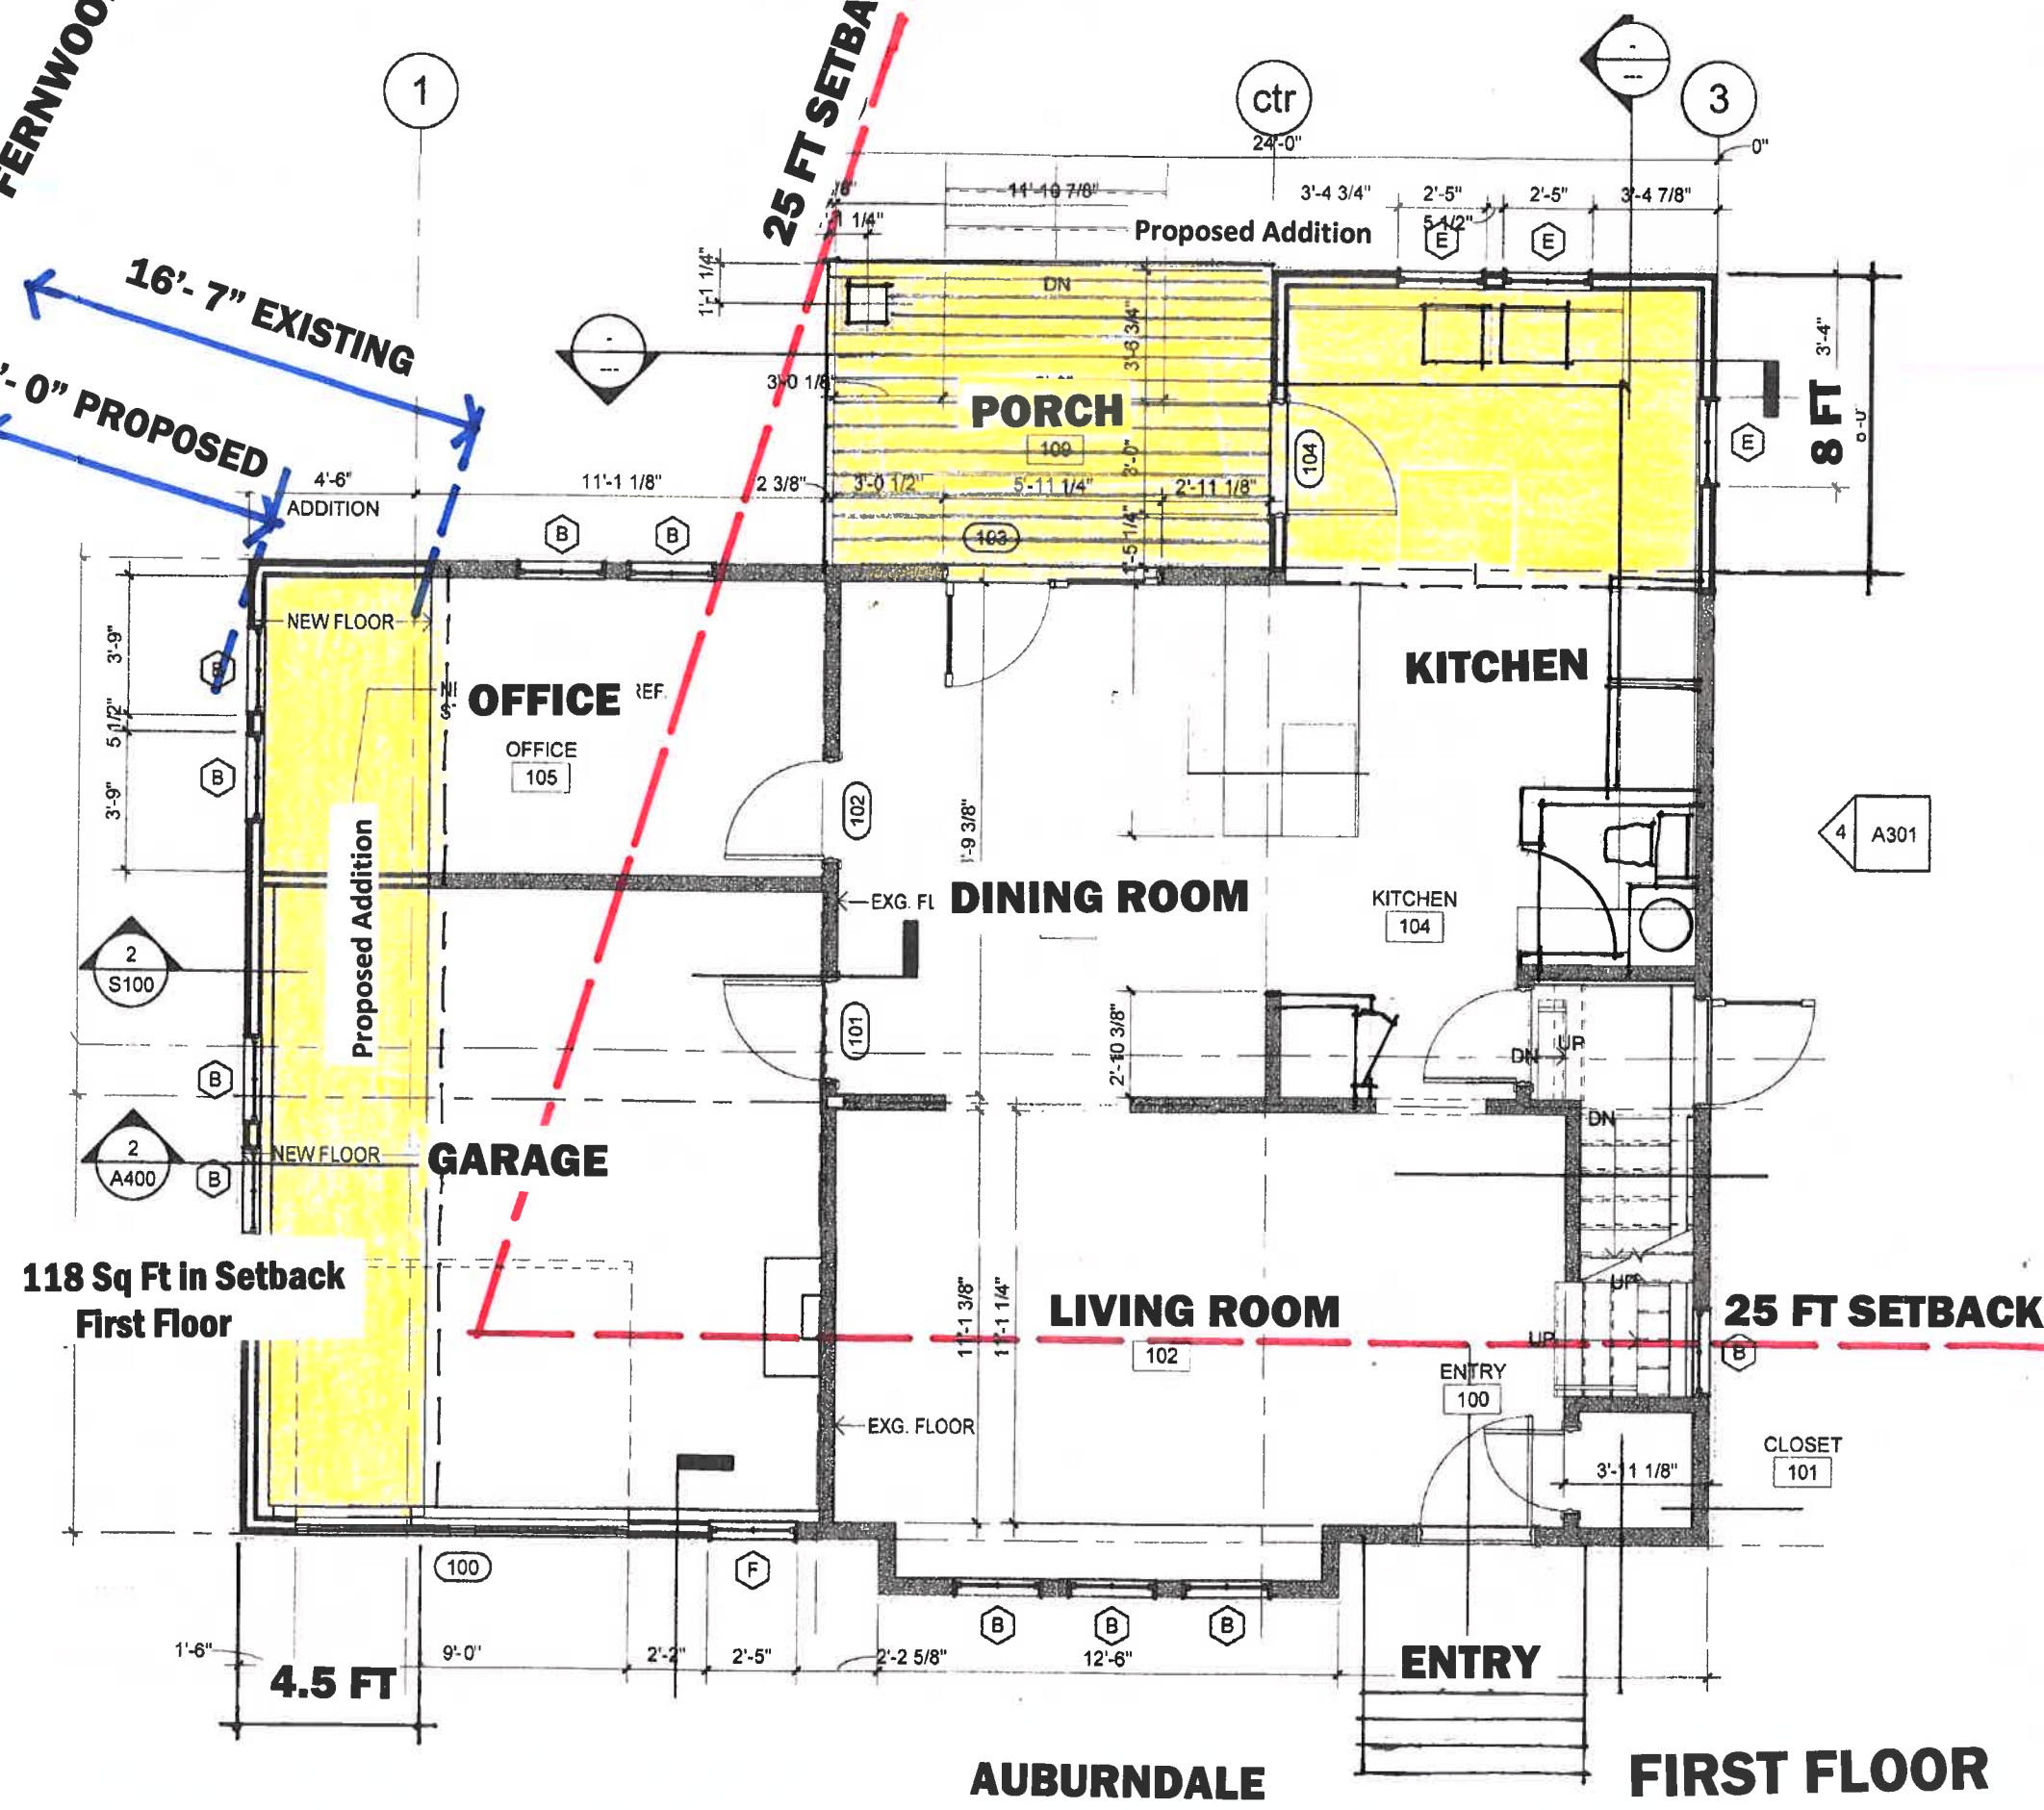

FERNWOOD

25 FT SETBACK

16'-7" EXISTING

12'-0" PROPOSED

118 Sq Ft in Setback First Floor

AUBURNDALE

FIRST FLOOR