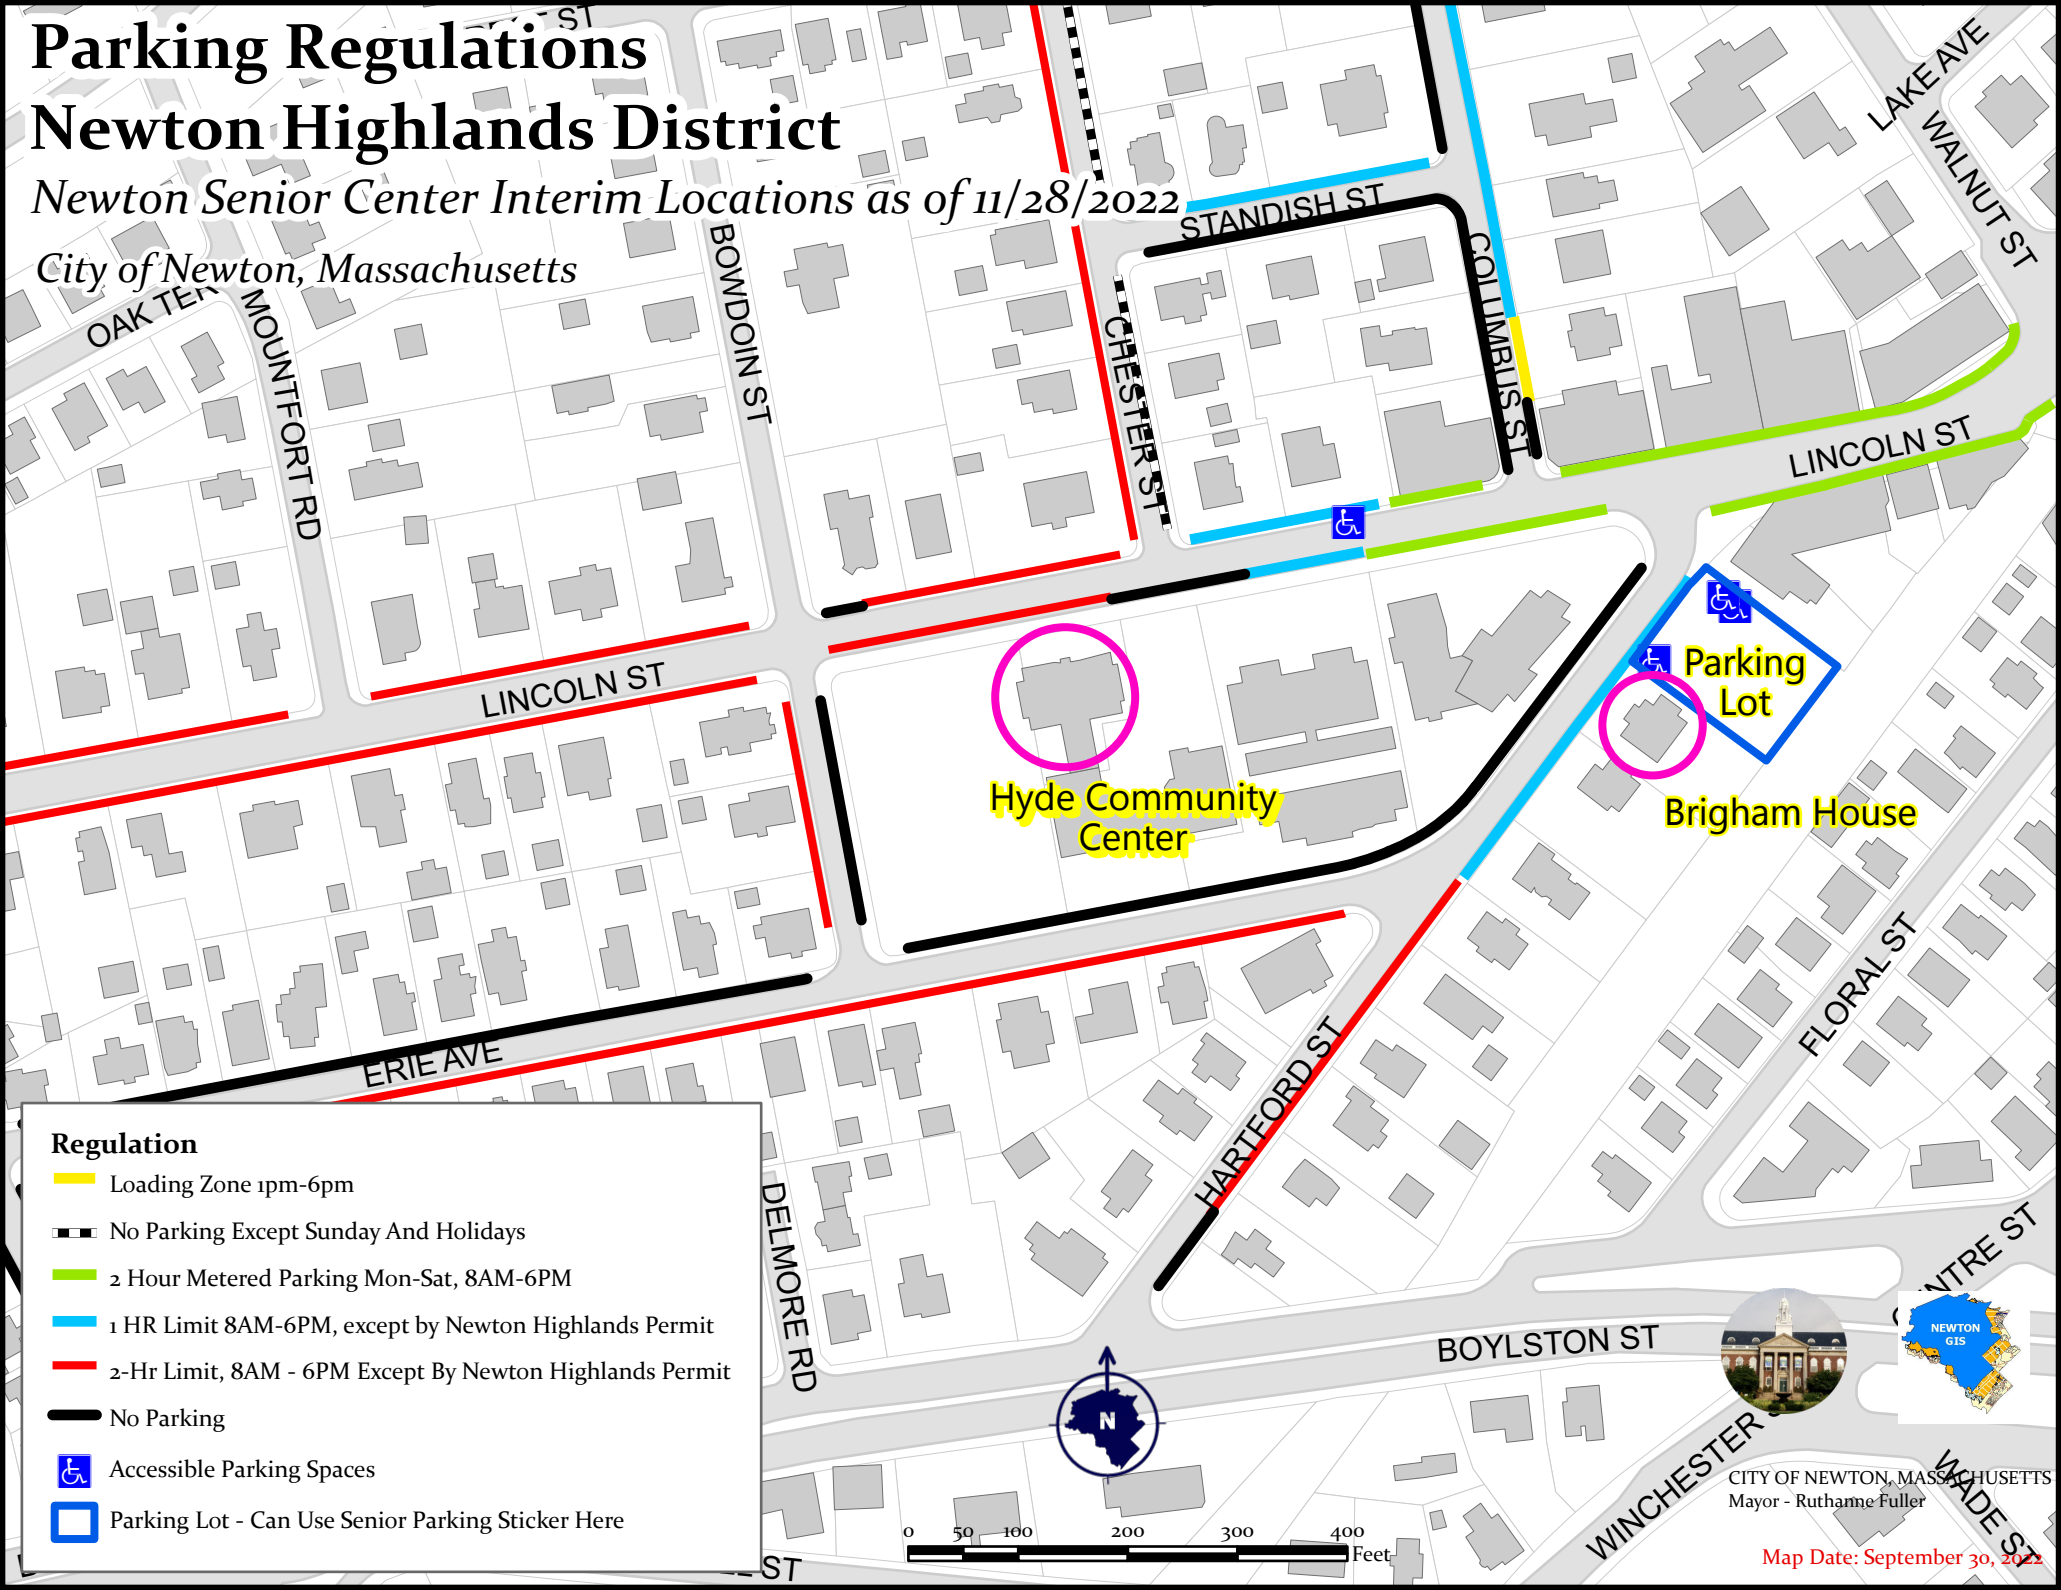

Parking Regulations Newton Highlands District

Newton Senior Center Interim Locations as of 11/28/2022

City of Newton, Massachusetts

Regulation

- █ Loading Zone 1pm-6pm
- No Parking Except Sunday And Holidays
- █ 2 Hour Metered Parking Mon-Sat, 8AM-6PM
- █ 1 HR Limit 8AM-6PM, except by Newton Highlands Permit
- █ 2-Hr Limit, 8AM - 6PM Except By Newton Highlands Permit
- █ No Parking
- ♿ Accessible Parking Spaces
- Parking Lot - Can Use Senior Parking Sticker Here

Hyde Community Center

Brigham House

Parking Lot

CITY OF NEWTON, MASSACHUSETTS
Mayor - Ruthanne Fuller

Map Date: September 30, 2022