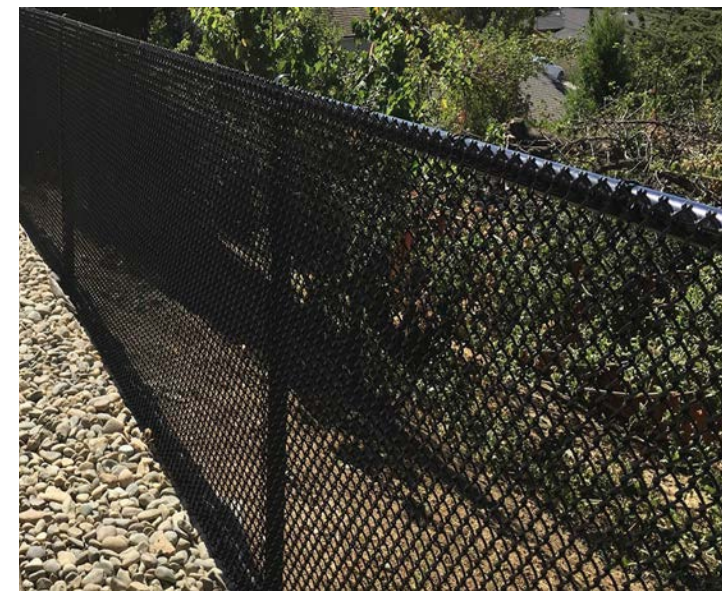

EXISTING CONDITIONS
SPEARS PARK COMMUNITY GARDEN

BENCH

PICNIC TABLE

GARDEN BEDS

COMPOST BIN

1" FABRIC BLACK VINYL CHAIN LINK FENCE

MATERIAL STORAGE AREA