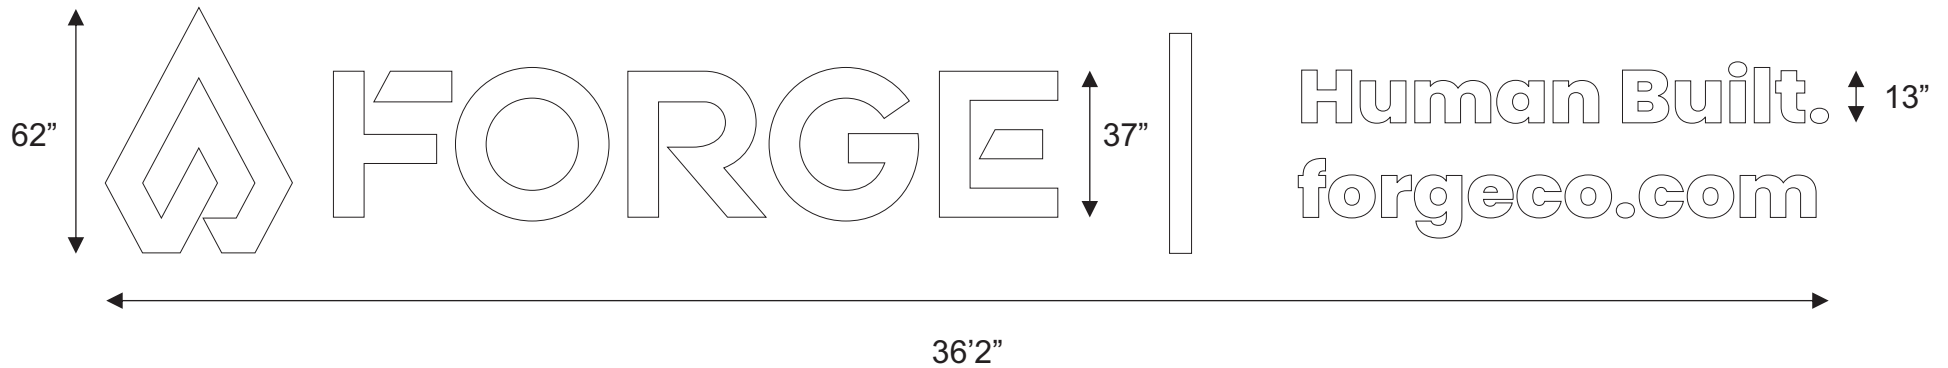

Internally illuminated (LED) channel letters. Aluminum edges and backs, white translucent acrylic faces mounted to raceway that is painted to closely match the building color.

186.86 Square Feet.

COPYRIGHT © 2014 Sign Art, Inc.