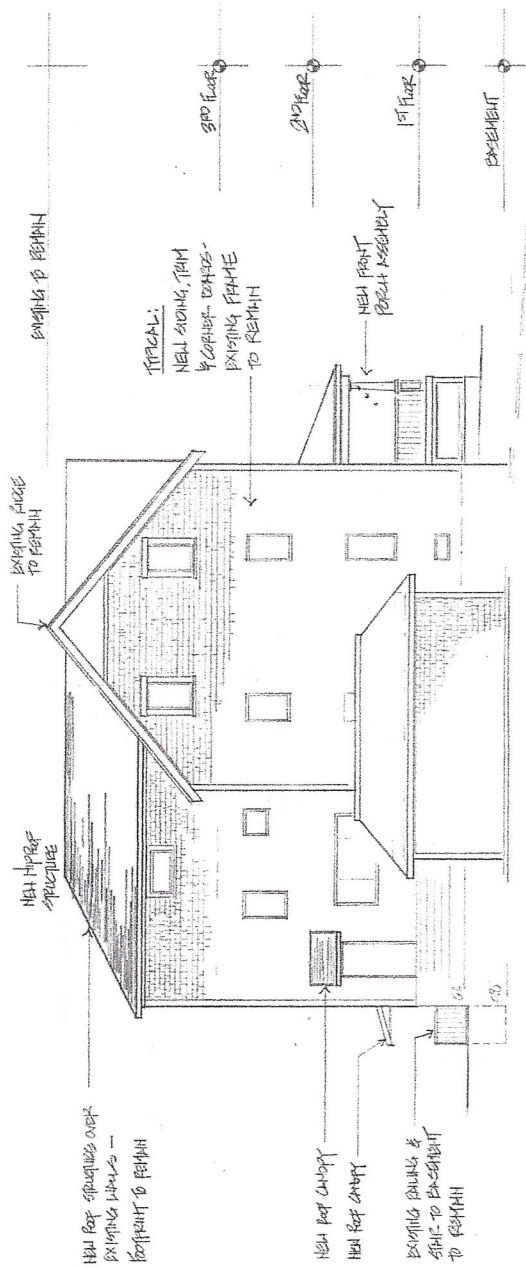

ITEM #1 - * ADDRESSES FRONT GABLE DORMER DIMENSIONS

① LEFT SIDE ELEVATION - PROPOSED
1/8" = 1'-0"

② FRONT ELEVATION - PROPOSED
1/8" = 1'-0"