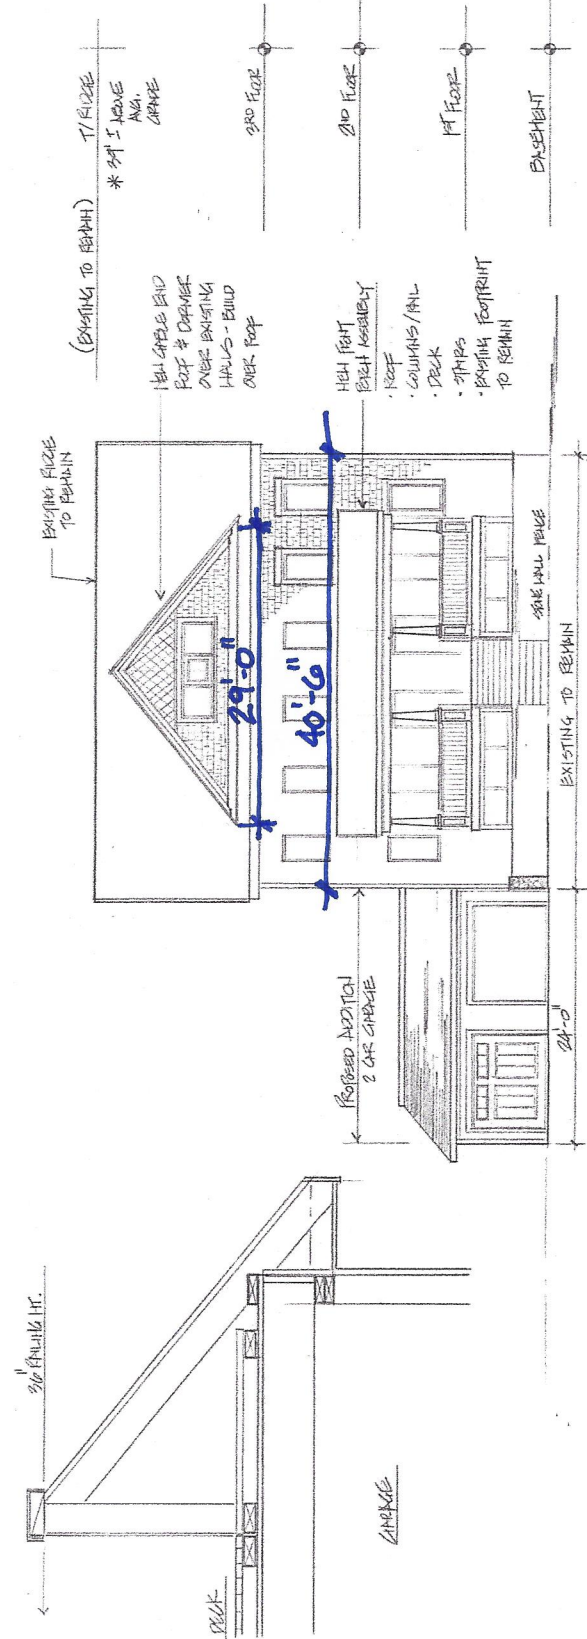

ITEM #1 - * ADDRESSES FRONT GABLE DORMER DIMENSIONS

① LEFT SIDE ELEVATION - PROPOSED
1/8" = 1'-0"

② FRONT ELEVATION - PROPOSED
1/8" = 1'-0"