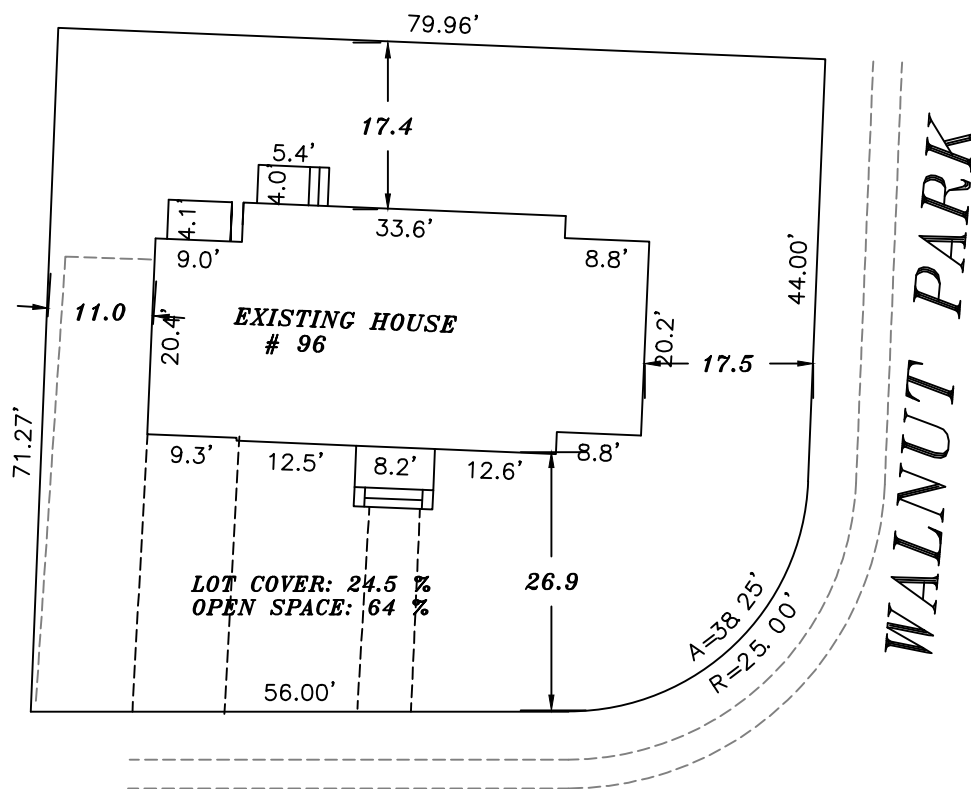

**PLOT PLAN OF  
EXISTING HOUSE  
96 WABAN PARK  
NEWTON, MA.**

**SCALE: 1 IN = 20 FT**

**JULY 14, 2005**

**MAR 22, 2022**

**WALNUT PARK**

**WABAN PARK**

**AREA: 5445 SF**

**ZONING: MR 1 OLD LOT**

**SETBACKS**

**FRONT 25  
REAR 15  
SIDE 7.5**

**BK 42040 PG 540**

**ESSEX ENG. & SURVEY  
PO BOX 650217, WEST NEWTON  
MA. 02465**

**617-797-7342**

**FRANK.IEBBA@GMAIL.COM**