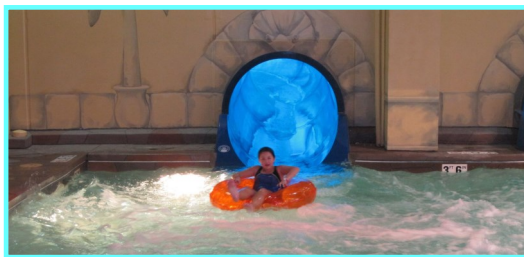

FOR CHILDREN GOING INTO GRADES 1-6

Enjoy a Field Trip each day!

Important Information

- The Summer Vacation Camp offers a fun and exciting field trip each day. Sports, arts and crafts, and inside games are offered before and after field trips. Lunch is provided each day. You are welcome to send a lunch if you prefer.
- Two locations will be offered in 2023 including June 26 - July 7 at Lower Falls Community Center and August 14 - 25 at Emerson Community Center.
- Campers may sign up for individual days or for the full week, for any number of days or weeks they are interested in. Standard and extended day hours are offered each day.
- Trips run rain or shine. We will have a back up activity in case of severe weather if we can't do the planned trip. Trip locations are tentative and may change.
- Please be mindful of the trips offered and your child's interest/ability to participate in those trips.
- A detailed confirmation with trip and lunch information along will be sent closer to the start of the program. Trip locations are tentative and may change.

Enjoy a Field Trip each day! Trips are tentative and may change.

At Lower Falls Community Center in Newton Lower Falls

| | | | | |
|---|--|---|---|--|
| <p>June 26</p>  <p>Laser Tag & Inflatable Air Park</p> | <p>27</p>  <p>Strawberry Picking and Playground</p> | <p>28</p>  <p>New England Aquarium</p> | <p>29</p>  <p>Boston Bowl Bowling & Arcade</p> | <p>30</p>  <p>Candy Camp at Hebert's Mansion</p> |
| <p>July 3</p>  <p>Arcade Games And Laser Tag</p> | <p>4</p> <p>No Camp Happy 4th of July</p> | <p>5</p>  <p>Mini Golf, Go Karts, Bumper Cars & More</p> | <p>6</p>  <p>Painting Party</p> | <p>7</p>  <p>Indoor Playground & Swimming</p> |